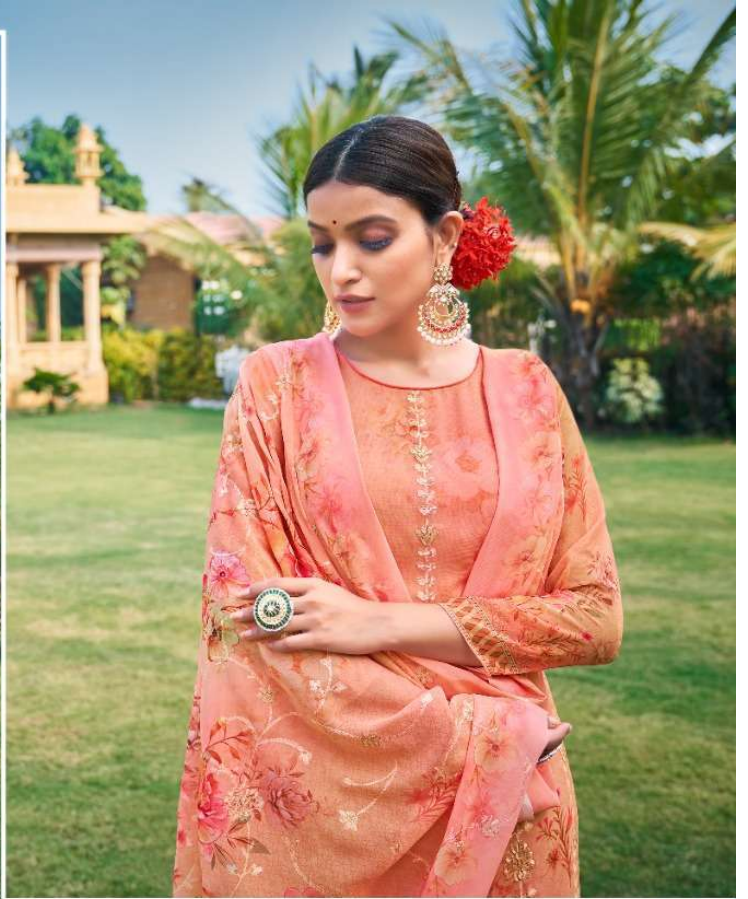

4606

HANSA

4601

HANSA
PRINTS

BAAVRI

HUSNA *Arav*

TOP	GEORGETTE DIGITAL PRINT WITH WORK
INNER	SANTOON DYED
BOTTOM	SANTOON DYED
DUPPATA	GEORGETTE DIGITAL PRINT WITH WORK

4601