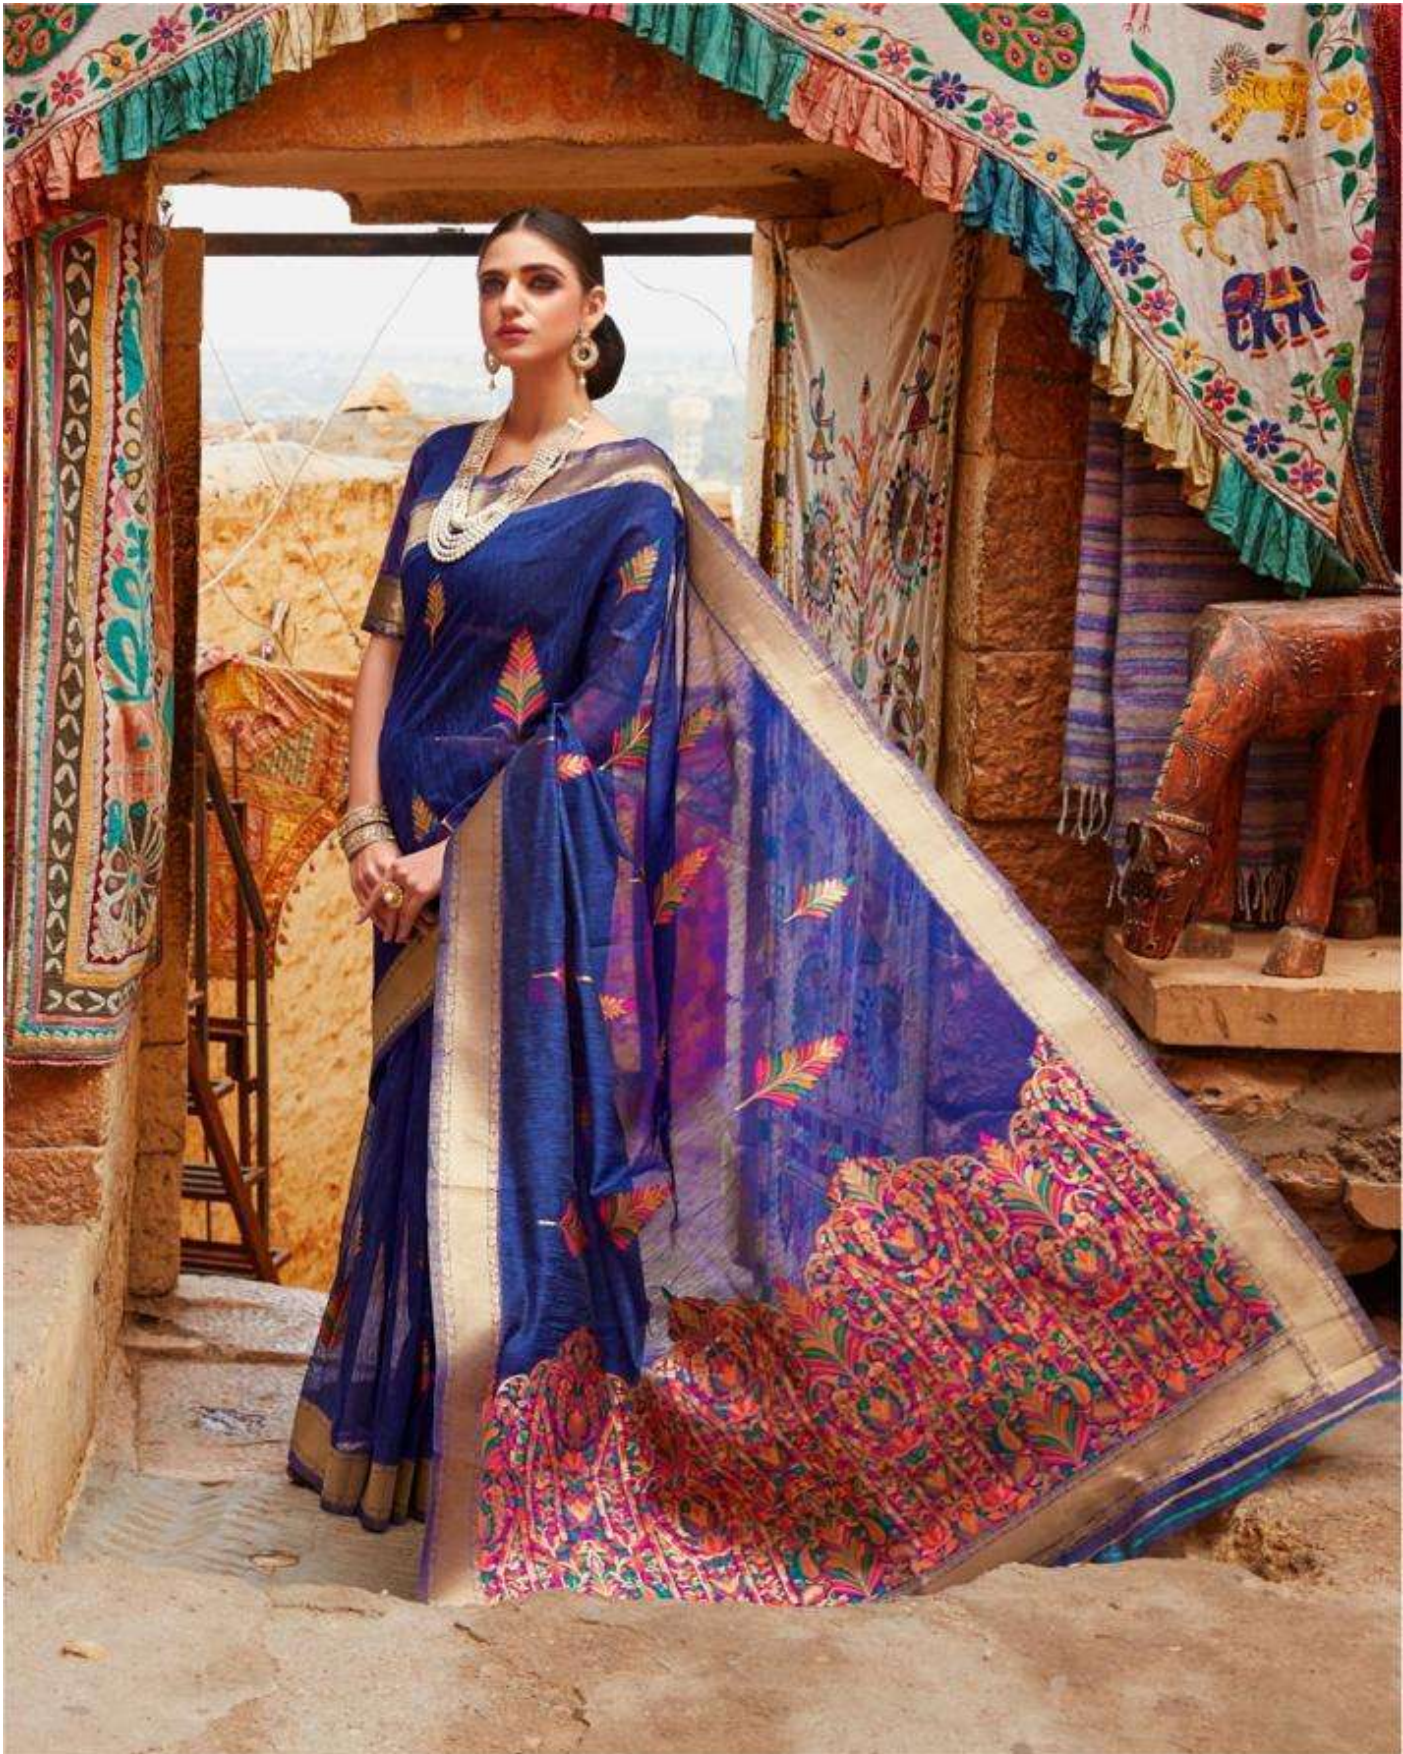

RAJTEX
Emblyze

Print sarees | Lehengas | Silk sarees

Konam Linen

125002