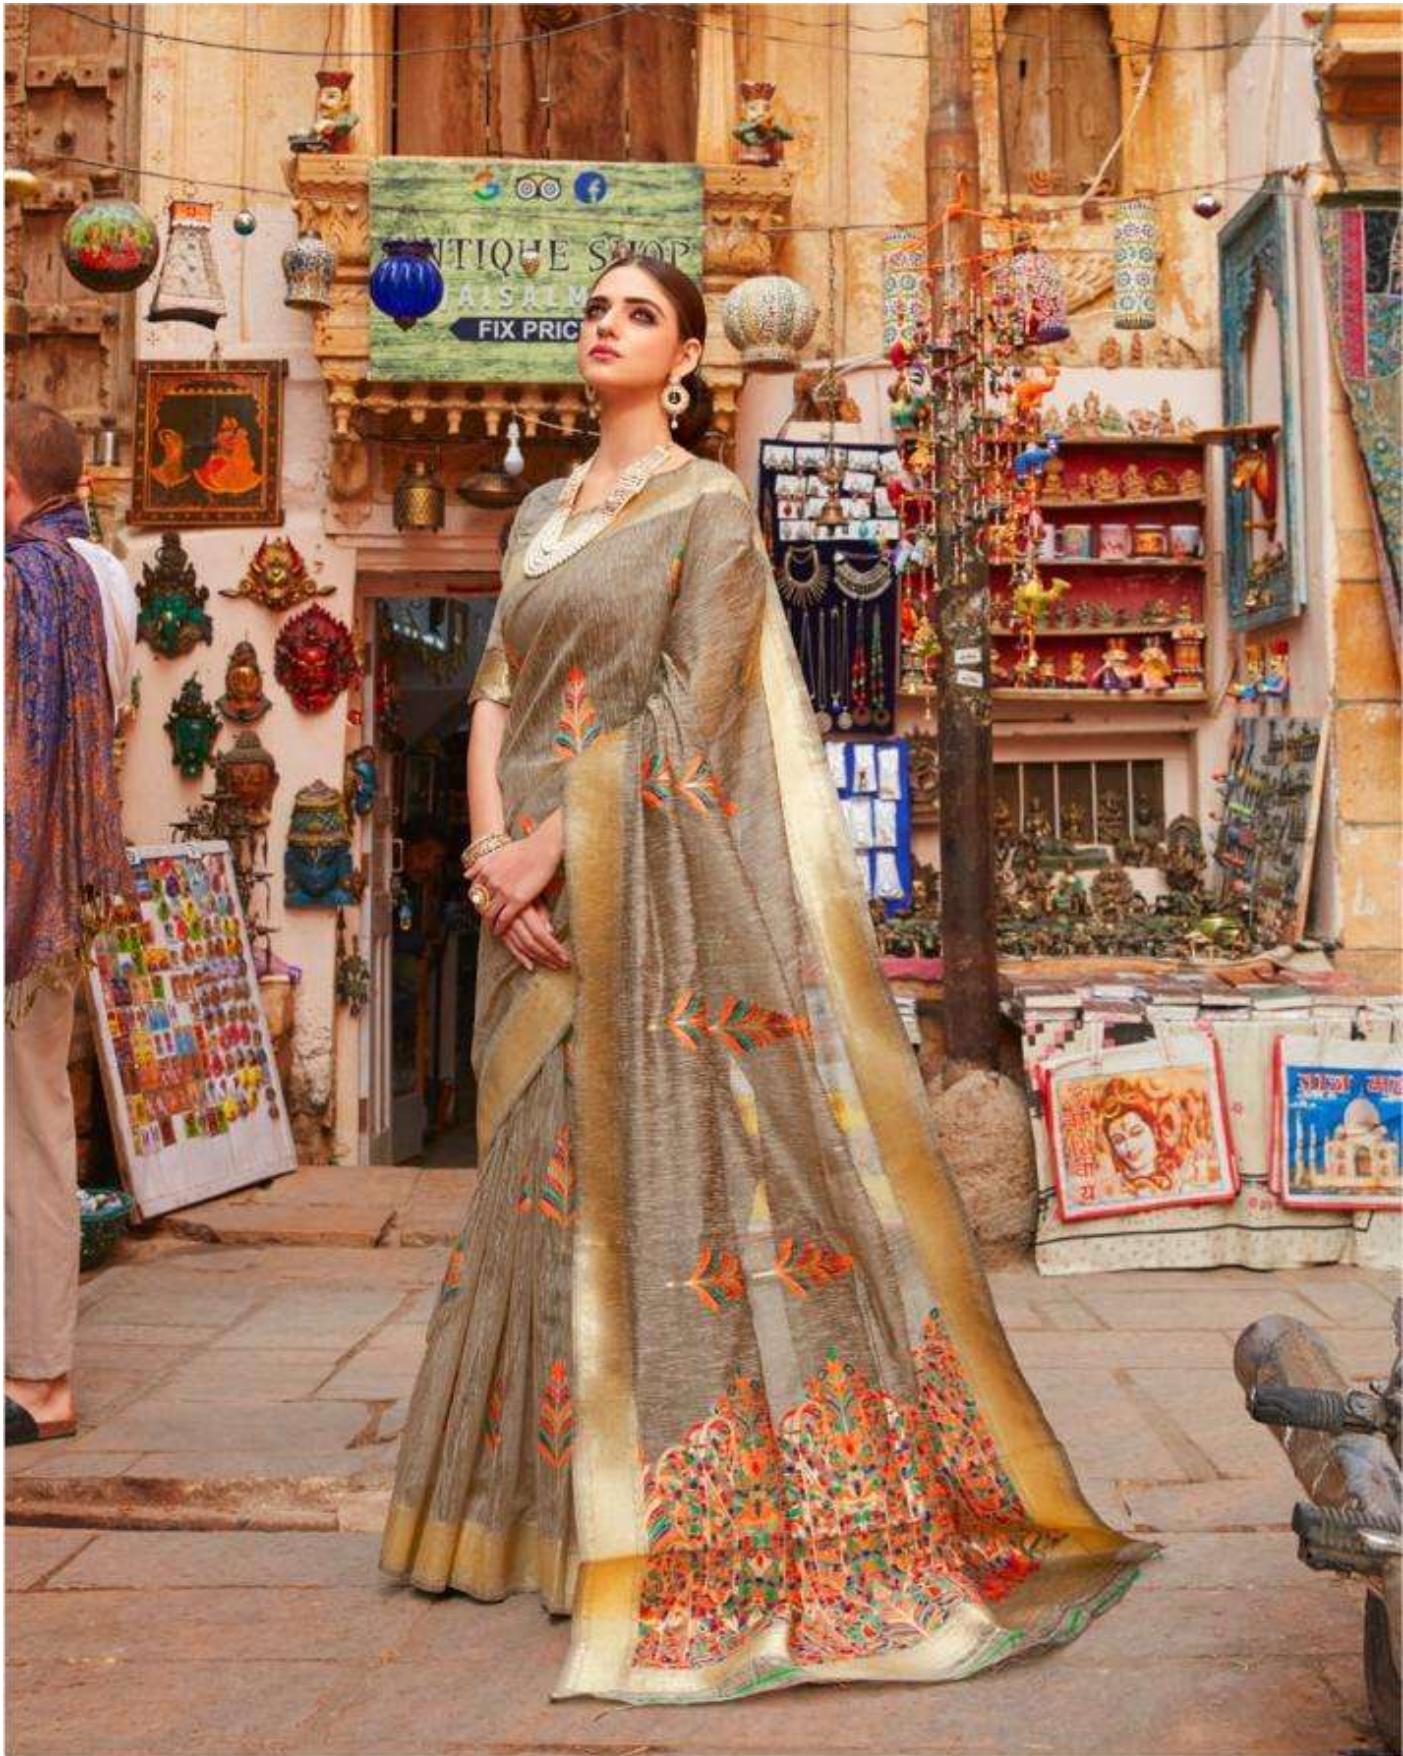

RAJTEX®
Emblyze

Print sarees | Lehengas | Silk sarees

Konam Linen

125006