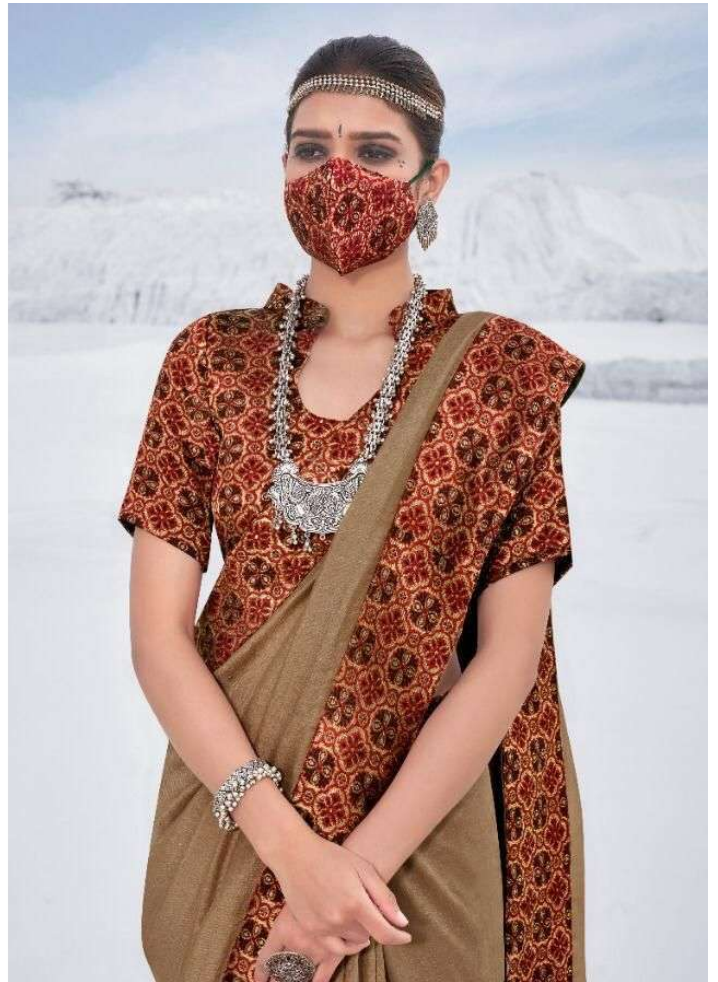

RIGHT WOMEN
DESIGNER

कली Kali

RIGHT WOMEN
DESIGNER

कली Kali

Sun Beauty

*Reveal your self out of this world with our
look to your personality. Bright color is here to stay!*

81291

*Replace pieces of the world with
touch to your personality. Be the one in line of the changed*

Majestic

81294

Sun Beauty

*Replaces your set of teeth, wardrobe with
touch to your personality. Bright idea is one of the strongest!*

81298

81291

81292

81293