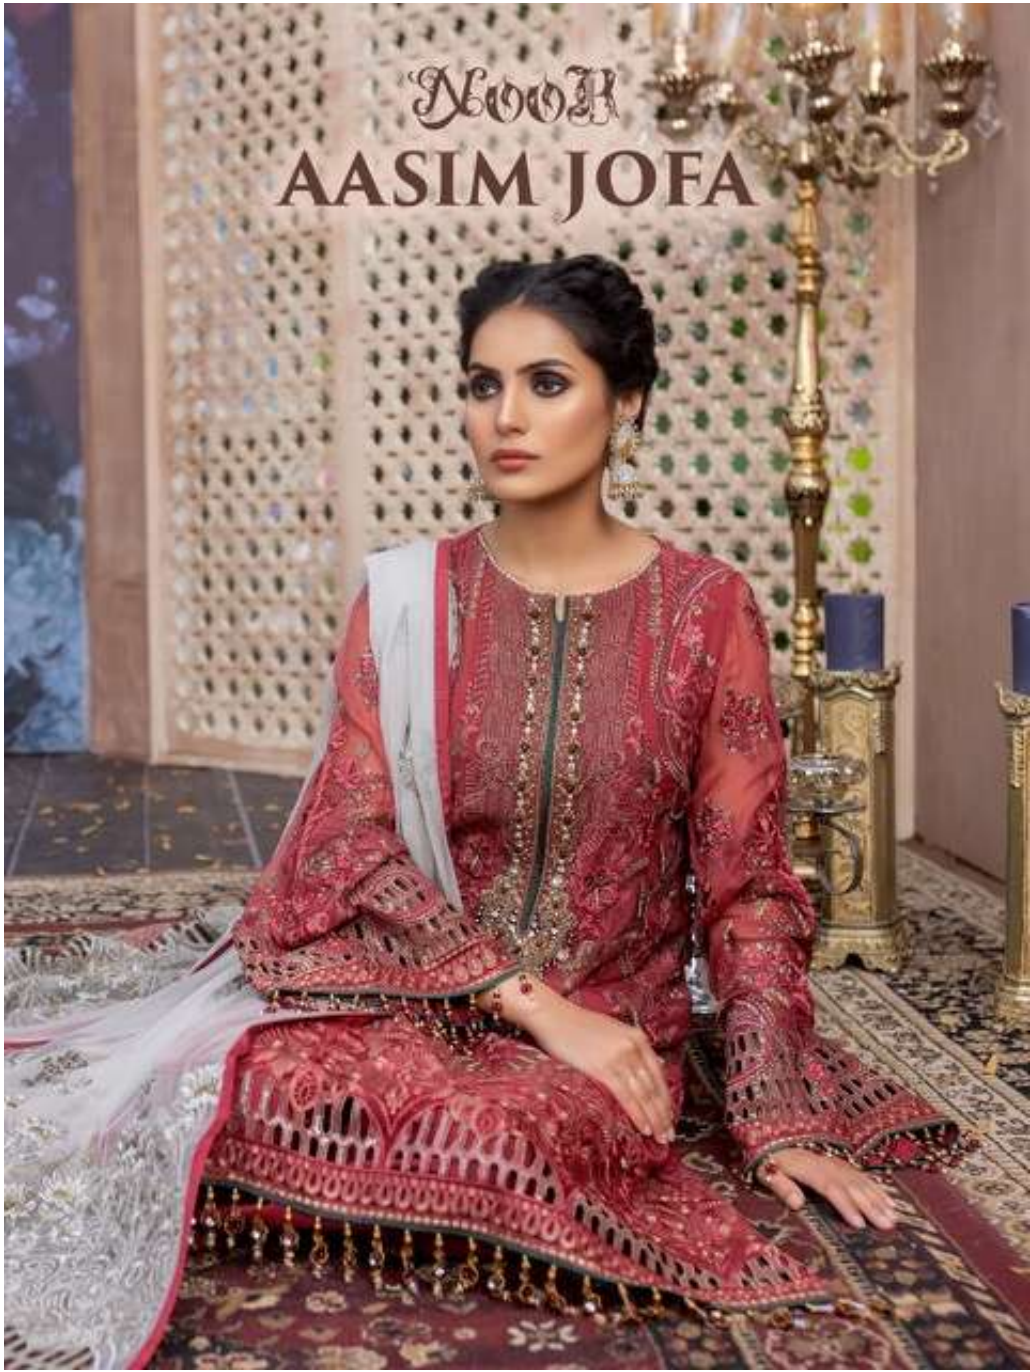

Noor
AASIM JOFA

NOOR
AASIM JOFA

NOOR

**AASIM
JOFA**

D.No.13005

TOP

**FOX GEORGETTE WITH
STYLISH WORK**

BOTTOM-INNER

HEAVY SANTOON

DUPATTA

**NET EMBROIDERY
WITH BORDER**

NOOR

**AASIM
JOFA**

D.No.13007

TOP

**FOX GEORGETTE WITH
STYLISH WORK**

**BOTTOM-INNER
HEAVY SANTOON**

**DUPATTA
NET EMBROIDERY
WITH BORDER**

AASIM
JOFA

Noor

D.No.13006

TOP

FOX GEORGETTE WITH
STYLISH WORK

BOTTOM-INNER