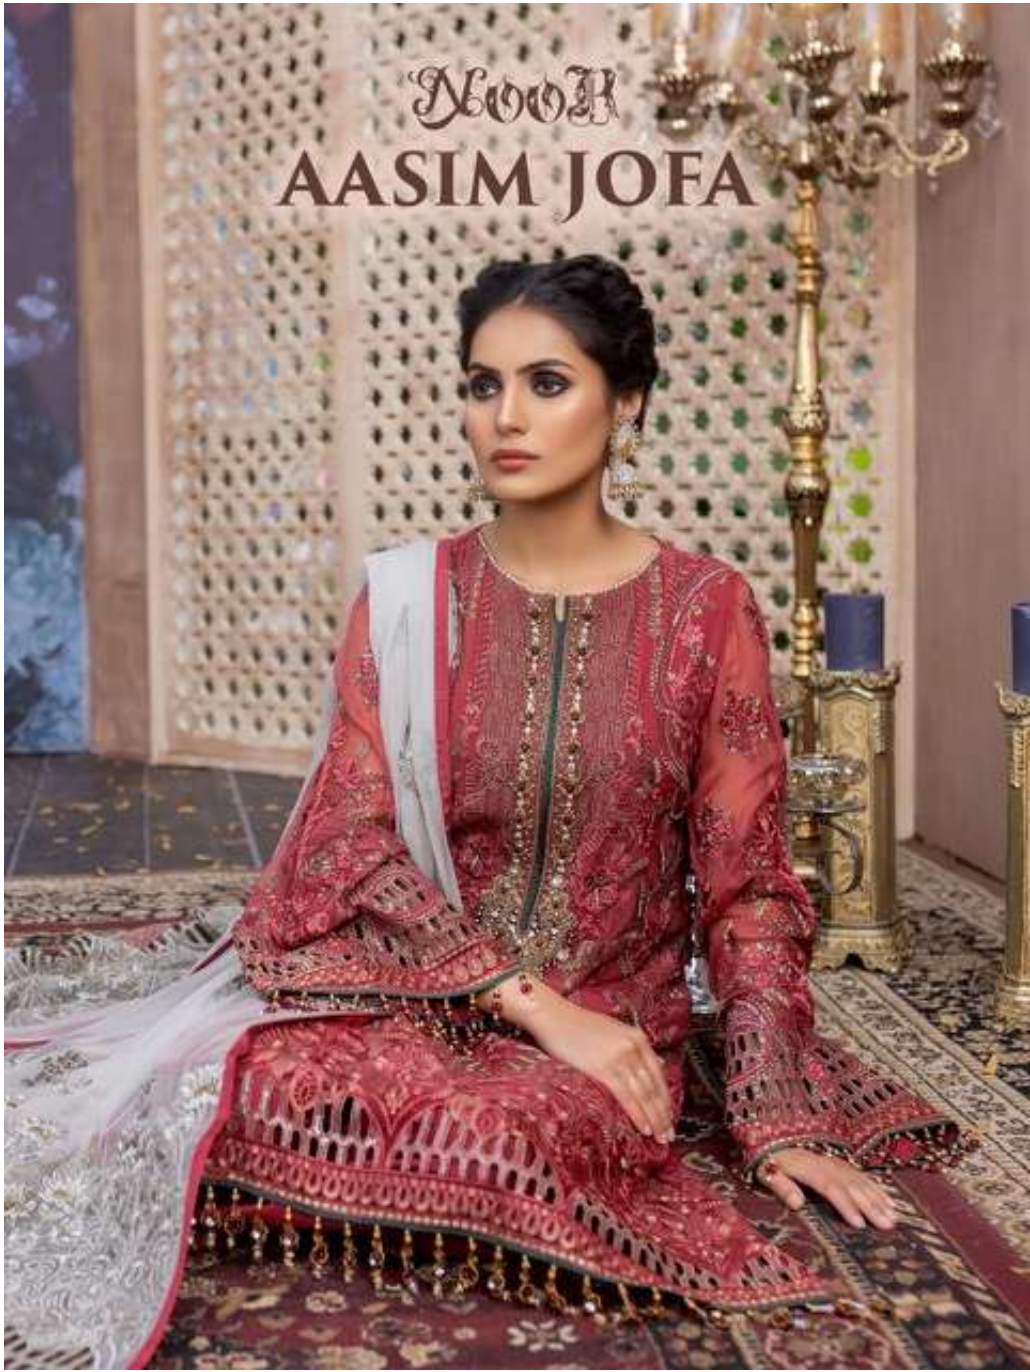

Noor
AASIM JOFA

Noor
AASIM JOFA

NOOR

**AASIM
JOFA**

D.No.13005

TOP

**FOX GEORGETTE WITH
STYLISH WORK**

BOTTOM-INNER

HEAVY SANTOON

DUPATTA

**NET EMBROIDERY
WITH BORDER**

NOUR

**AASIM
JOFA**

D.No.13007

TOP

**FOX GEORGETTE WITH
STYLISH WORK**