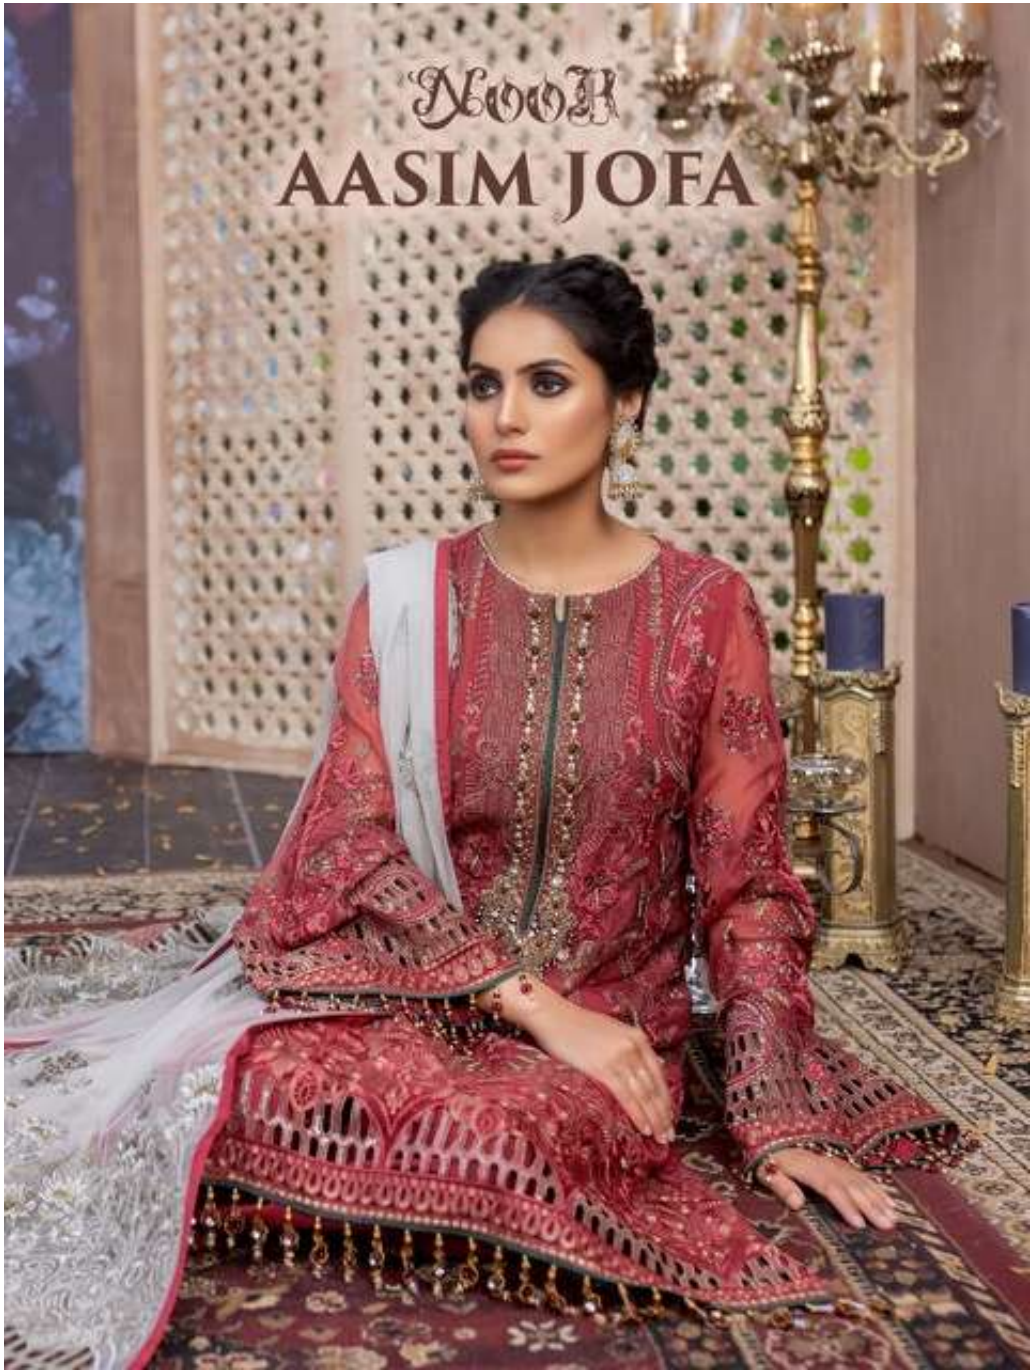

Noor
AASIM JOFA

Noor
AASIM JOFA

NOOR

**AASIM
JOFA**

D.No.13005

TOP

**FOX GEORGETTE WITH
STYLISH WORK**

BOTTOM-INNER

HEAVY SANTOON

DUPATTA

**NET EMBROIDERY
WITH BORDER**

NOOR

**AASIM
JOFA**

D.No.13007

TOP

**FOX GEORGETTE WITH
STYLISH WORK**

**BOTTOM-INNER
HEAVY SANTOON**

**DUPATTA
NET EMBROIDERY
WITH BORDER**

AASIM
JOFA

NOOR

D.No.13006

TOP

FOX GEORGETTE WITH
STYLISH WORK

BOTTOM-INNER
HEAVY SANTOON