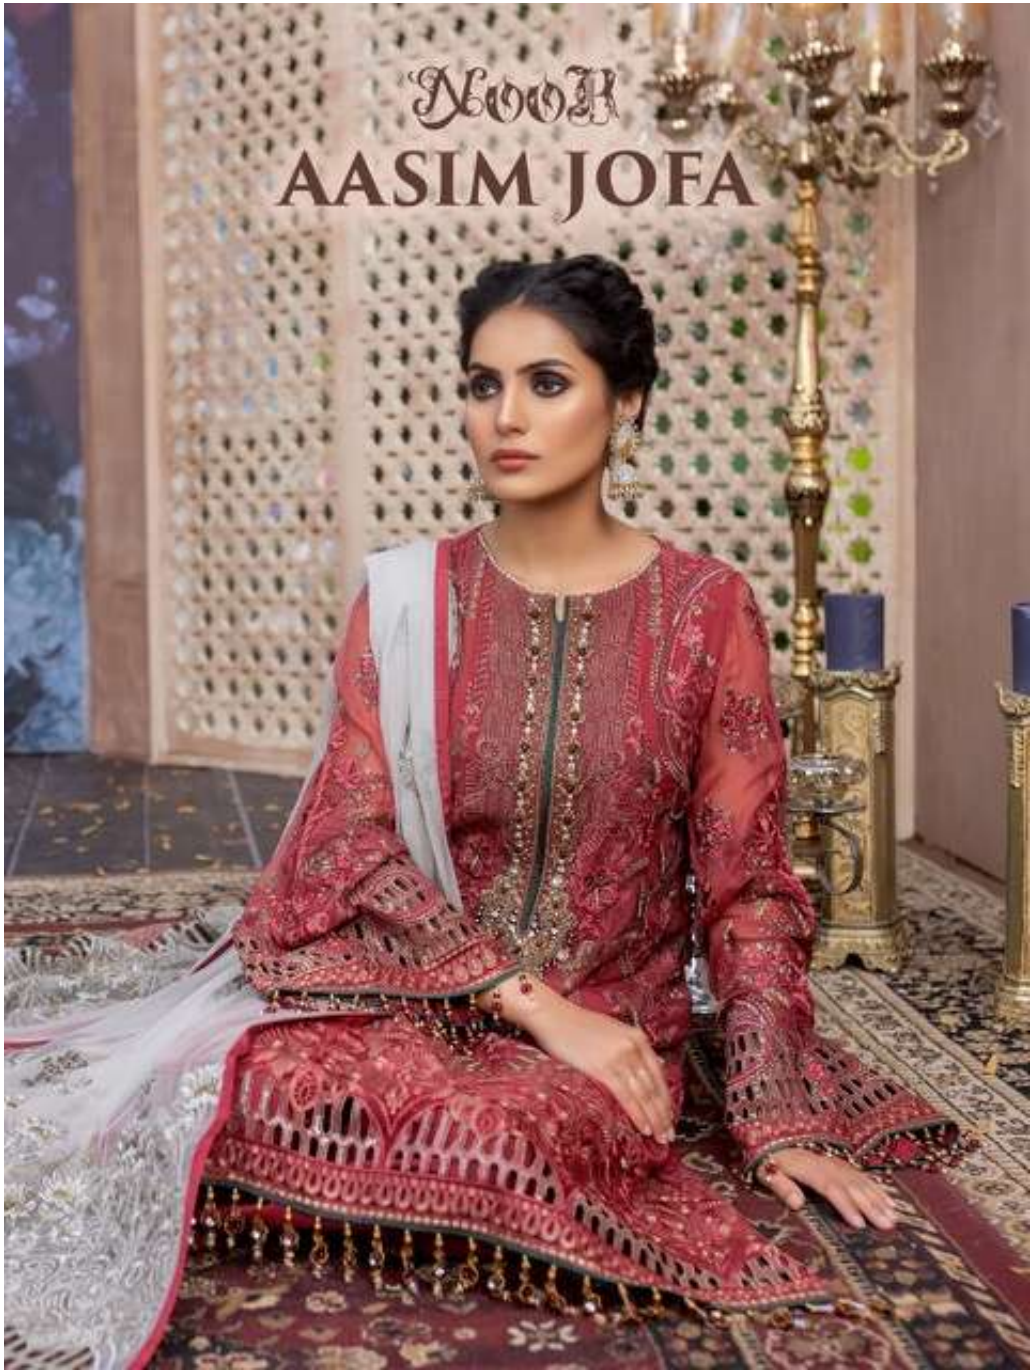

Noor
AASIM JOFA

NOOR
AASIM JOFA

NOOR

**AASIM
JOFA**

D.No.13005

TOP

**FOX GEORGETTE WITH
STYLISH WORK**

BOTTOM-INNER

HEAVY SANTOON

DUPATTA

**NET EMBROIDERY
WITH BORDER**

NOOR

**AASIM
JOFA**

D.No.13007

TOP

**FOX GEORGETTE WITH
STYLISH WORK**

**BOTTOM-INNER
HEAVY SANTOON**

**DUPATTA
NET EMBROIDERY
WITH BORDER**

AASIM
JOFA

Noor

D.No.13006

TOP

FOX GEORGETTE WITH
STYLISH WORK

BOTTOM-INNER