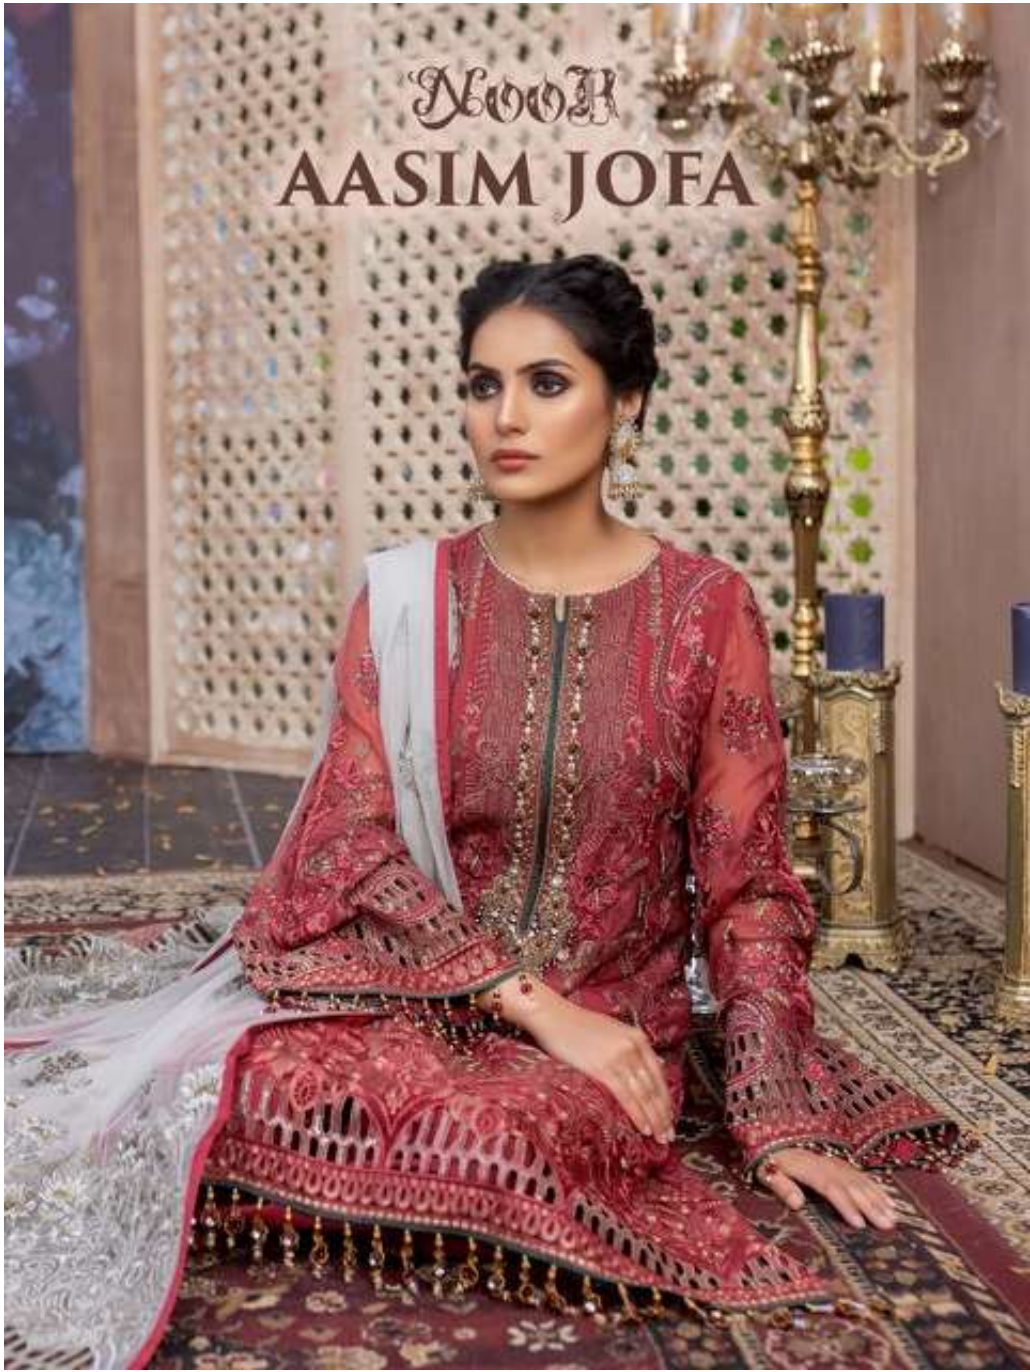

NOOR
AASIM JOFA

NOOR
AASIM JOFA

NOOR

**AASIM
JOFA**

D.No.13005

TOP

**FOX GEORGETTE WITH
STYLISH WORK**

BOTTOM-INNER

HEAVY SANTOON

DUPATTA

**NET EMBROIDERY
WITH BORDER**

NOOR

**AASIM
JOFA**

D.No.13007

TOP

**FOX GEORGETTE WITH
STYLISH WORK**