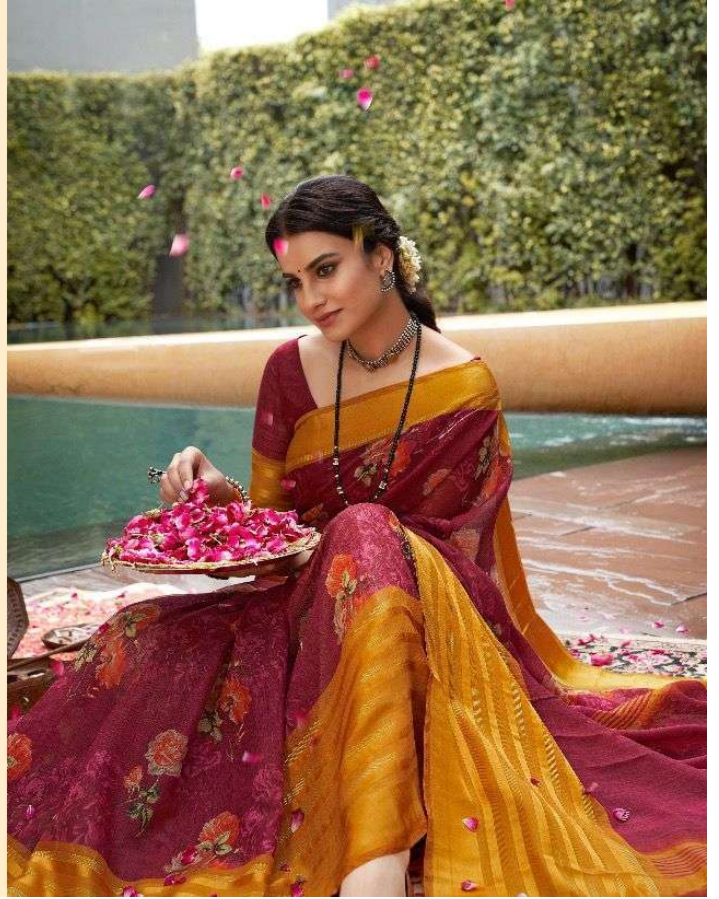

ayaan™
by
VIJUL
A PURSATE SINDHIA
Soft Corner
BY ALLUDE

50007
FAMUSIA