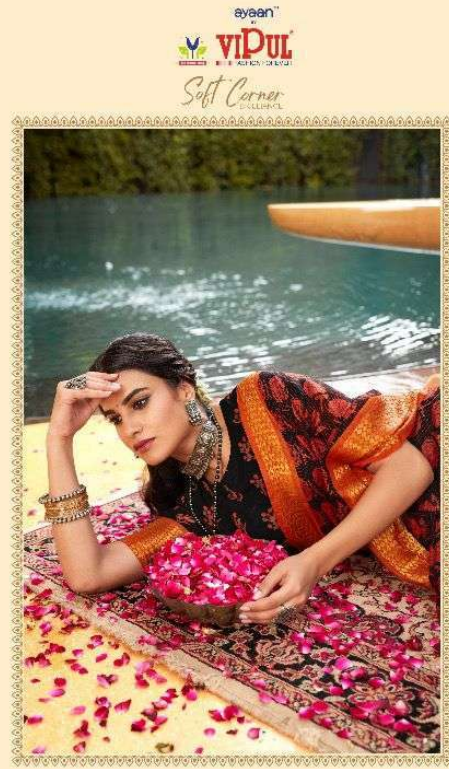

ayaan™
viDUL
BY ARIEN SINGH

Soft Corner
COLLECTION

50813
PANGSIA