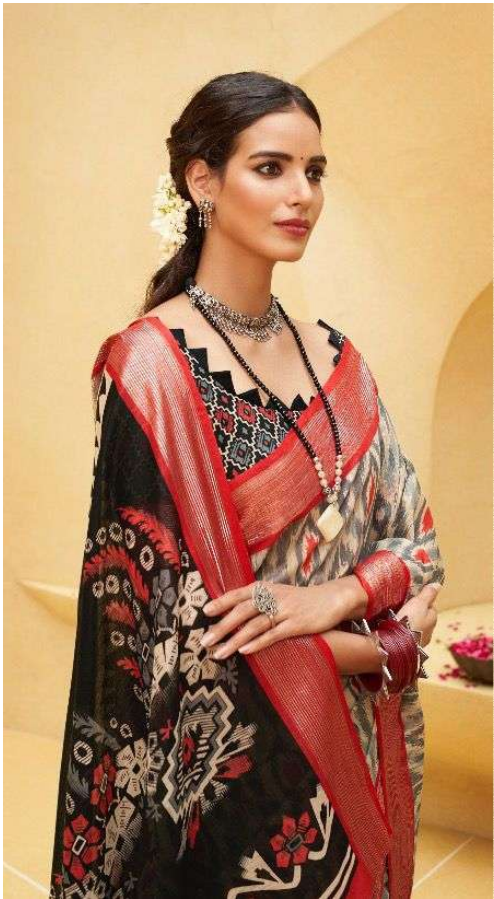

ayaan™

by **VIDUL**

Soft Corner
BRILLIANCE

ayaan™

ॐ

Soft Corner
BRILLIANCE

ayaan
viDui
E. EMBROIDERED
Soft Corner
SERIES

EXOTIC CONFECTION AND INNER LIGHT.
FRONT IN TERRY DENIM, SATEEN,
SILK & POLYESTER. BACK IN SATEEN & POLYESTER.
FEATURING AN ACCESSIBLE SLEEVETTE,
EMBROIDERED POCKET AND TIE-UP FRONT.
GOLDEN FRANKS & LACE ZIG ZAG BORDER
AND SILK MESH TRIMMED FABRIC. GIVE EIGHT
TASSLES TO THE TASSLES. GIVE EIGHT
DRESS IT UP FOR THE BLOSSOMING
OF THE FLOWERS. BE DISCREET. BE DISCREET.

50805
SANTOSA

ayaan™
viDUL
Soft Corner
SANTOSA

ayaan™
by
VIJUL
A PURSATE SINDHIA
Soft Corner
BY ALLUDE

50007
FAMUSIA

ayaan™
VI PUL
Soft Corner

50808
PINKISH

ayaan
viDUL
Soft Corner
BRILLIANCE

50810
FANTASIA