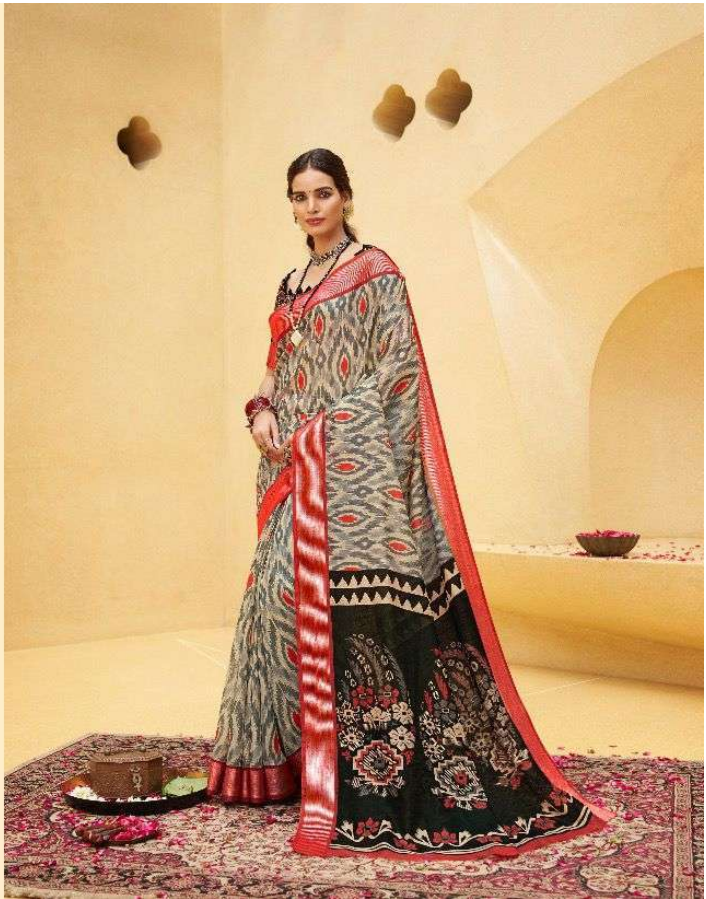

ayaan™

by **VIDUL**

Soft Corner
BRILLIANCE

ayaan™

ॐ

Soft Corner
BRILLIANCE

ayaan
viDui
E. EMBROIDERED
Soft Corner
SERIES

EXOTIC CONFECTION AND INNER LIGHT.
FRONT IN TERRY DENIM, SATEEN,
SILK & POLYESTER. BACK IN SATEEN & POLYESTER.
FEATURING AN ACCESSIBLE SLEEVETTE,
EMBROIDERED POCKET AND TIE-UP FRONT.
GOLDEN FRANKS & LACE ZIG ZAG BORDER
AND SILK MESH TRIMMED FABRIC. GIVE EIGHT
TASSLES TO THE TASSLES. GIVE EIGHT
DRESS IT UP FOR THE BLOSSOMING
OF THE FLOWERS. BE DISCREET. BE DISCREET.

50805
SANTOSA

ayaan™
viDUL
Soft Corner
SANTOSA

ayaan™
by
VIJUL
A PURSATE SINDHIA
Soft Corner
BY ALLUDE

50007
FAMUSIA

ayaan™
VI PUL
Soft Corner

50808
PINKISH

ayaan
viDUL
Soft Corner
BRILLIANCE

50810
FANTASIA