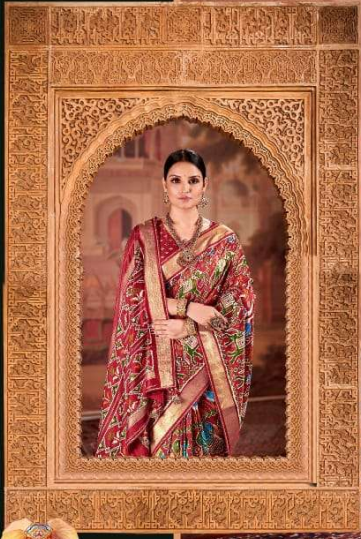

REWAA
By Honey Garden

REWAA
Glamorous Fashion

REWAA
Flamingo Fashion

R-250

**REWAA**
Flowing Fashion

PATOLA
VOL-3

HANDCRAFTED LUXURY PATOLA SAREES
INSPIRED BY INDIAN HERITAGE AND CULTURE.

REWAA
Flourish Fashion

REWAA
Flourish Fashion

R-256

• R-248 •

• R-249 •

• R-250 •

• R-251 •

• R-252 •

• R-253 •