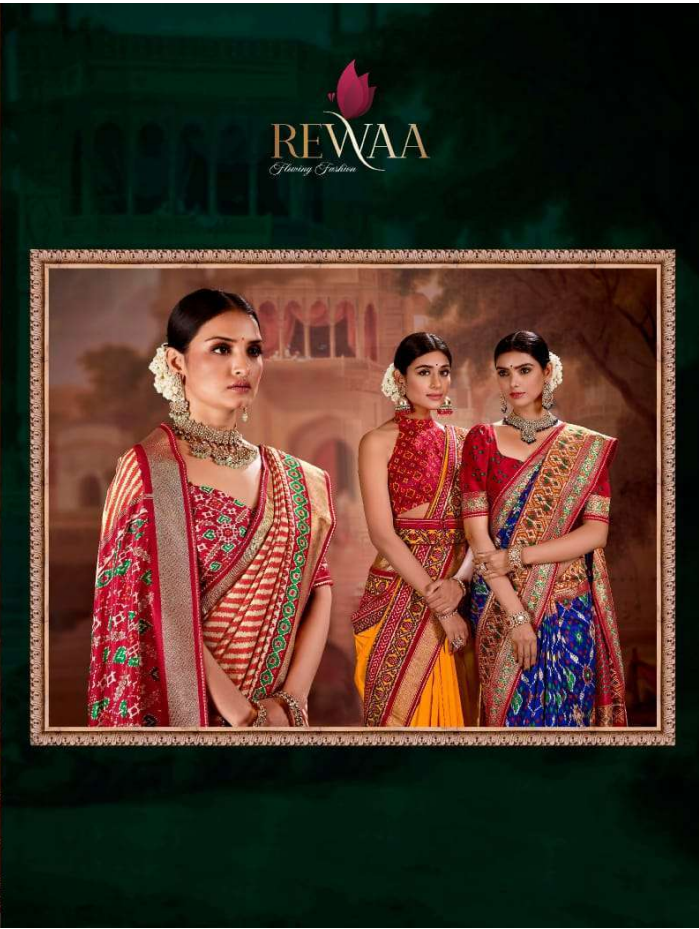

REWAA
By Honey Garden

REWAA
Glamorous Fashion

REWAA
Flamingo Fashion

R-250

**REWAA**
Flowing Fashion

PATOLA
VOL-3

HANDCRAFTED LUXURY PATOLA SAREES
INSPIRED BY INDIAN HERITAGE AND CULTURE.

REWAA
Flourish & Frolic