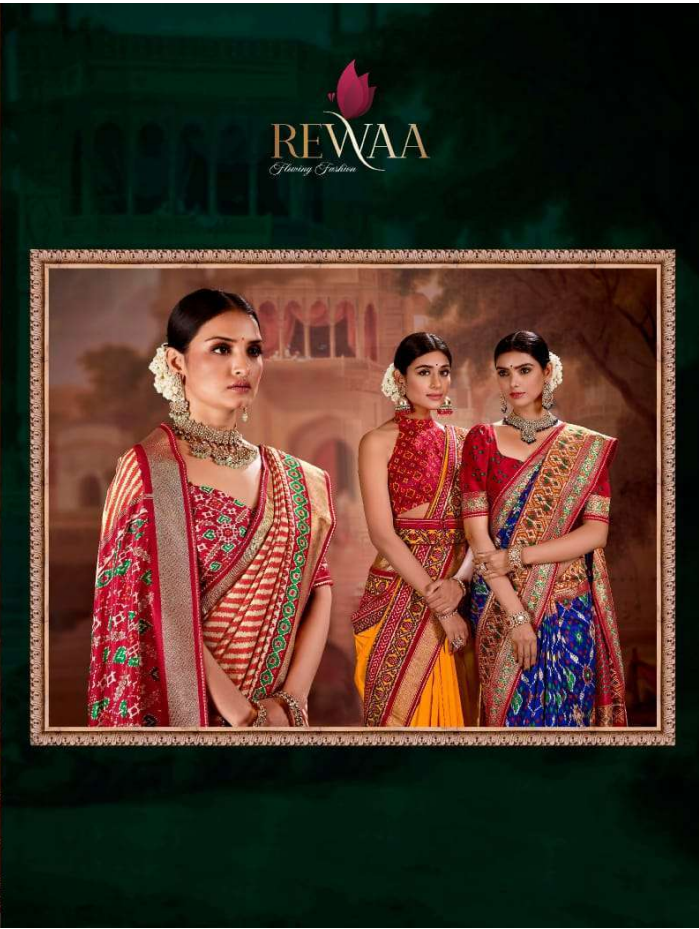

REWAA
By Honey Garden

R-249

REWAA
Glamorous Fashion

REWAA
Flamingo Fashion

R-250

**REWAA**
Flowing Fashion

PATOLA
VOL-3

HANDCRAFTED LUXURY PATOLA SAREES
INSPIRED BY INDIAN HERITAGE AND CULTURE.

REVVA
Glamour of Tradition

R-253

REWAA
Flourish & Frolic

R-255

• R-248 •

• R-249 •

• R-250 •

• R-251 •