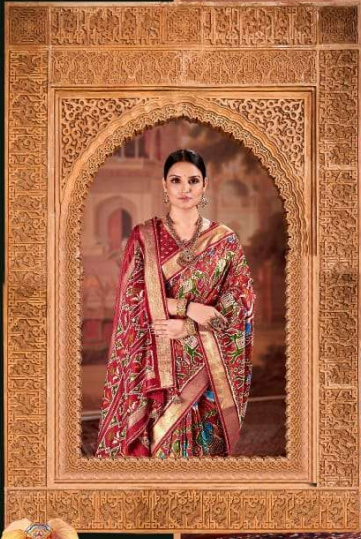

REWAA
By Honey Garden

R-249

REWAA
Glamorous Fashion

REWAA
Flamingo Fashion

R-250

**REWAA**
Flowing Fashion

PATOLA
VOL-3

HANDCRAFTED LUXURY PATOLA SAREES
INSPIRED BY INDIAN HERITAGE AND CULTURE.

REVVA
Glamour of Tradition

R-253

REWAA
Flourish & Frolic

R-255

• R-248 •

• R-249 •

• R-250 •

• R-251 •