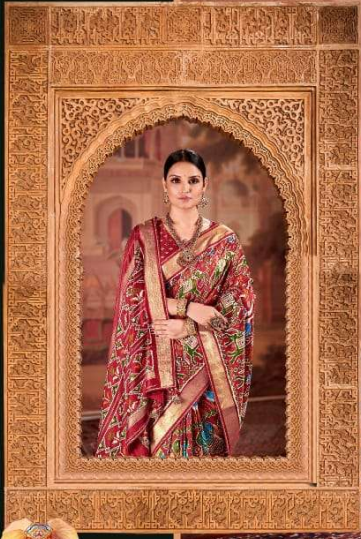

REWAA
By Honey Garden

REWAA
Glamorous Fashion

REWAA
Flamingo Fashion

R-250

**REWAA**
Flowing Fashion

PATOLA
VOL-3

HANDCRAFTED LUXURY PATOLA SAREES
INSPIRED BY INDIAN HERITAGE AND CULTURE.

REWAA
Flourish & Frolic