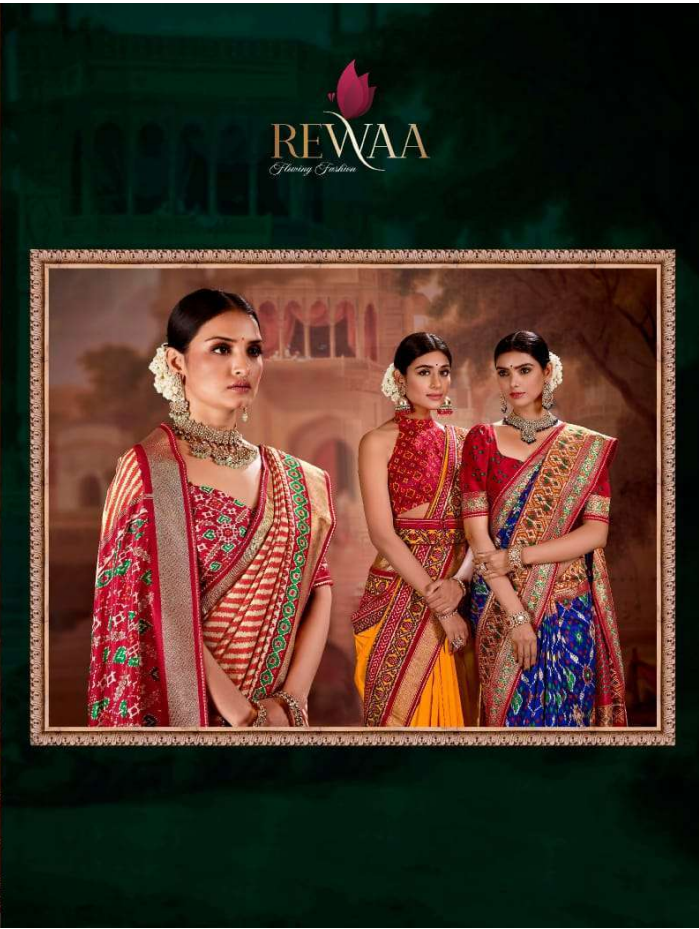

REWAA
By Honey Garden

REWAA
Glamorous Fashion

REWAA
Flamingo Fashion

R-250

**REWAA**
Flowing Fashion

PATOLA
VOL-3

HANDCRAFTED LUXURY PATOLA SAREES
INSPIRED BY INDIAN HERITAGE AND CULTURE.

REWAA
Flourish Fashion

REWAA
Flourish Fashion

R-256

• R-248 •

• R-249 •

• R-250 •

• R-251 •

• R-252 •

• R-253 •