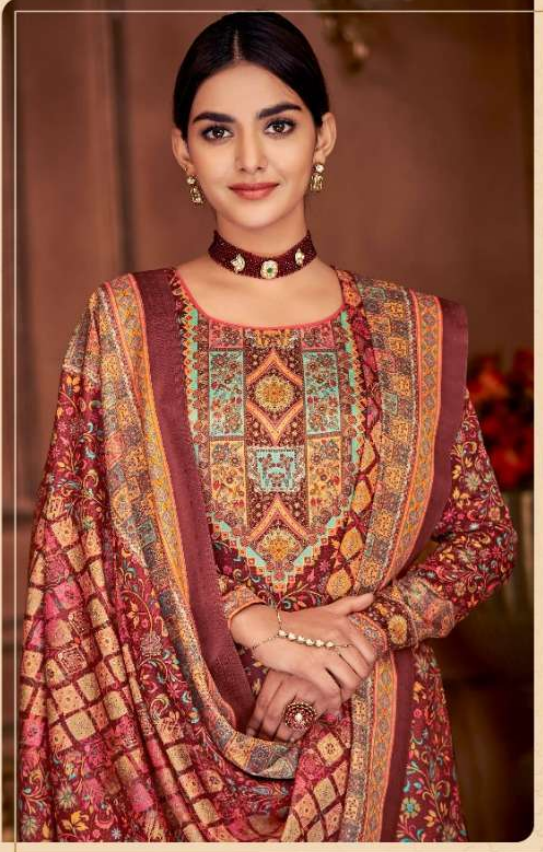

*Harshit*  
Fashion Hub

  
PURE PASHMINA COLLECTION *कश्मीरा*  
**Kashmira**  
New Clothes, New Passion.

*Harshit*  
Fashion Hub

  
PURE PASHMINA COLLECTION *कश्मीरा*  
**Kashmira**  
New Clothes, New Passion.

S 876-001

कश्मीरा  
Kashmira

कश्मीरा  
Kashmira

A woman's dress should be a like a barbed-wire fence:  
serving its purpose without obstructing the view

S 876-002

True Beauty is not outer appearance, it's located in the heart & soul, reflected in ones eyes.