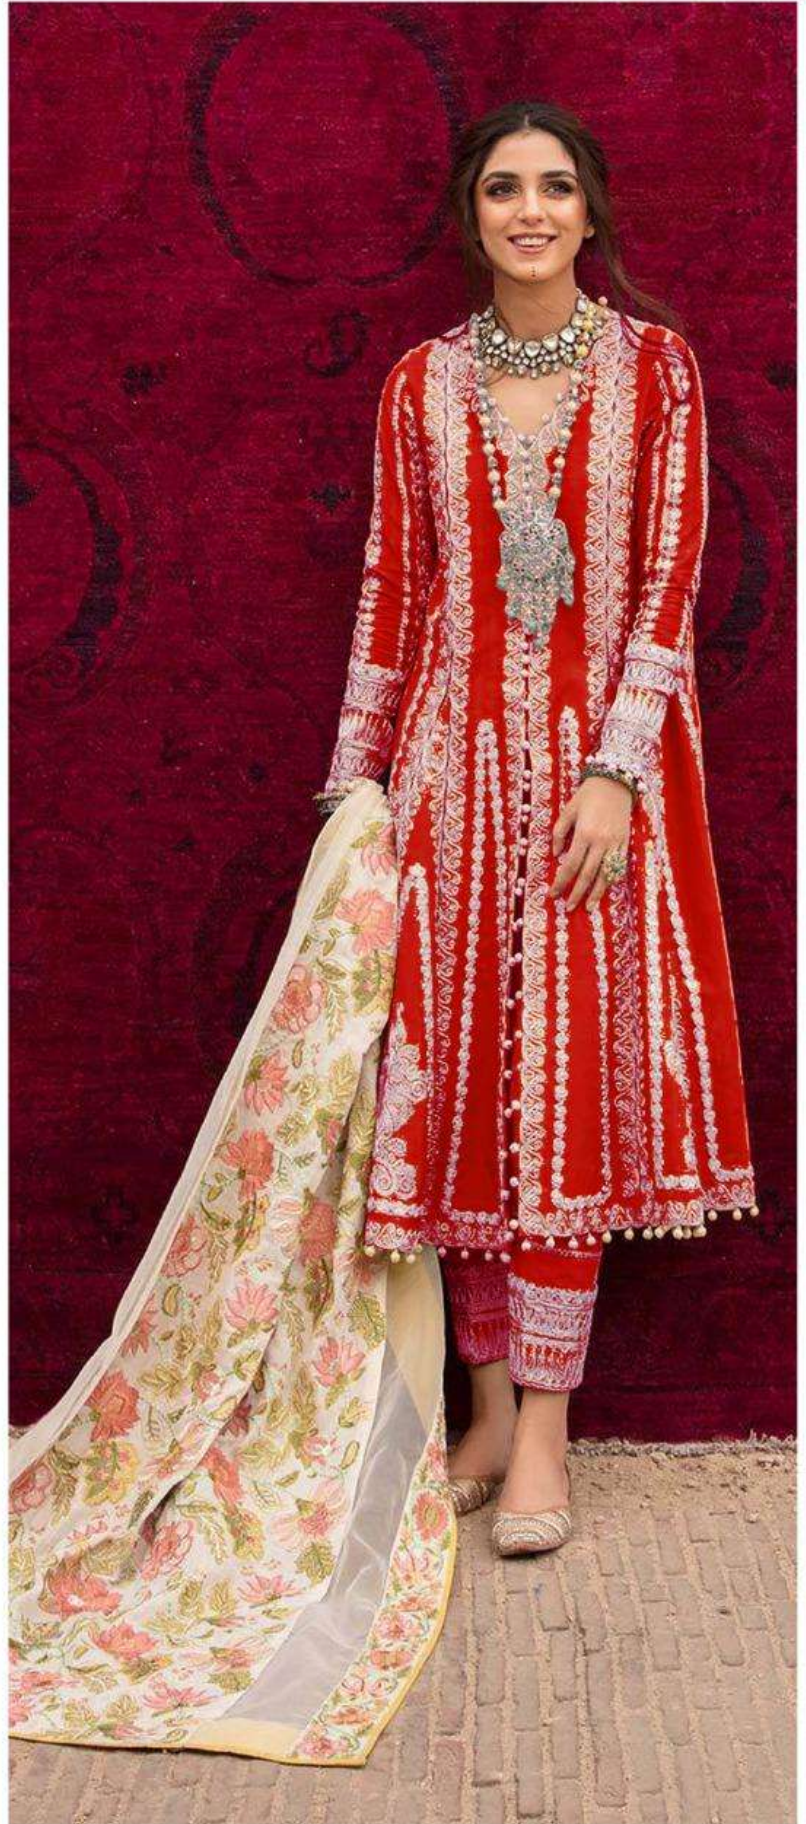

  
**ASIM JOFA™**

**D.NO.**  
**56009**  
**TOP**

Cambric Cotton With Heavy  
Embroidery Work

**BOTTOM**  
Semi Lawn

**DUPATTA**  
Net With Heavy  
Embroidery

Emb Sleeves

Emb Front

Emb Net Dupatta

Bottom

**ASIM JOEA**  
 D.NO. 58009  
 TOP  
 Embroid. Cotton With Heavy  
 Embroidery Work  
 BOTTOM  
 Emb. Lawn  
 DUPATTA  
 Net With Heavy  
 Embroidery

  
**ASIM JOFA™**

**D.NO.**  
**56009**  
**TOP**

Cambric Cotton With Heavy  
Embroidery Work

**BOTTOM**  
Semi Lawn

**DUPATTA**  
Net With Heavy  
Embroidery

  
**ASIM JOFA**<sup>TM</sup>

**D.NO.**  
**56009-B**  
**TOP**

Cambric Cotton With Heavy  
Embroidery Work