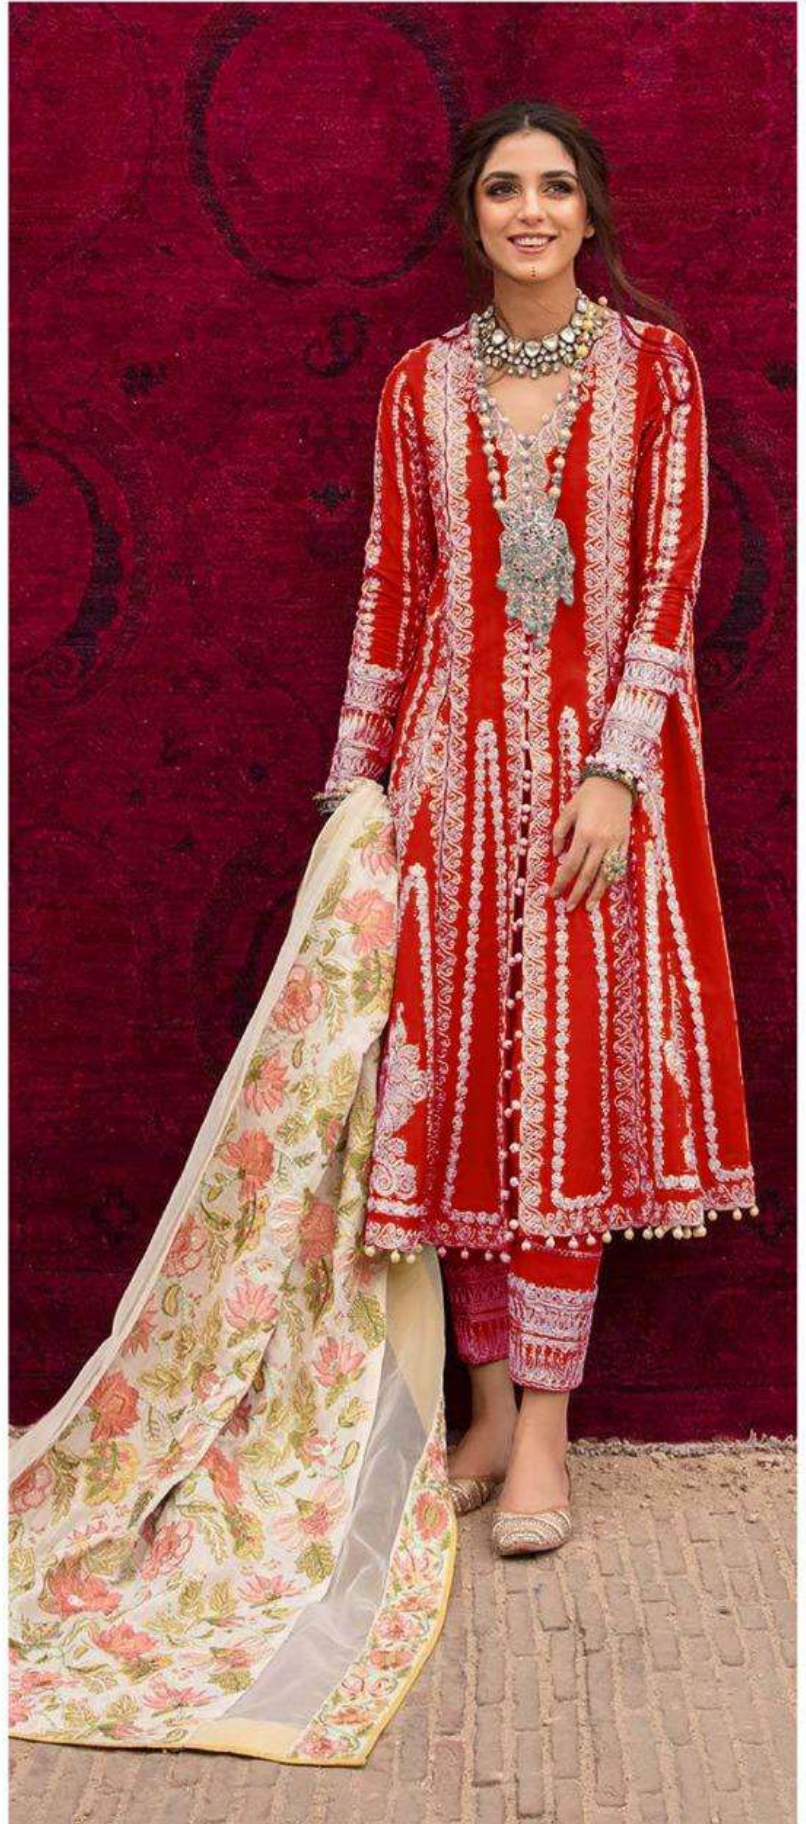

  
**ASIM JOFA™**

**D.NO.**  
**56009**  
**TOP**

Cambric Cotton With Heavy  
Embroidery Work

**BOTTOM**  
Semi Lawn

**DUPATTA**  
Net With Heavy  
Embroidery

Emb Sleeves

Emb Front

Emb Net Dupatta

Bottom

ASIM JOEA®  
D.NO. 58009  
TOP  
Embroidery Cotton With Heavy  
Embroidery Work  
BOTTOM  
Embroidery  
DUPATTA  
Net With Heavy  
Embroidery

  
**ASIM JOFA™**

**D.NO.**  
**56009**  
**TOP**

Cambric Cotton With Heavy  
Embroidery Work

**BOTTOM**  
Semi Lawn

**DUPATTA**  
Net With Heavy  
Embroidery

  
**ASIM JOFA**<sup>TM</sup>

**D.NO.**  
**56009-B**  
**TOP**

Cambric Cotton With Heavy  
Embroidery Work

**BOTTOM**  
Semi Lawn

**DUPATTA**  
Net With Heavy  
Embroidery