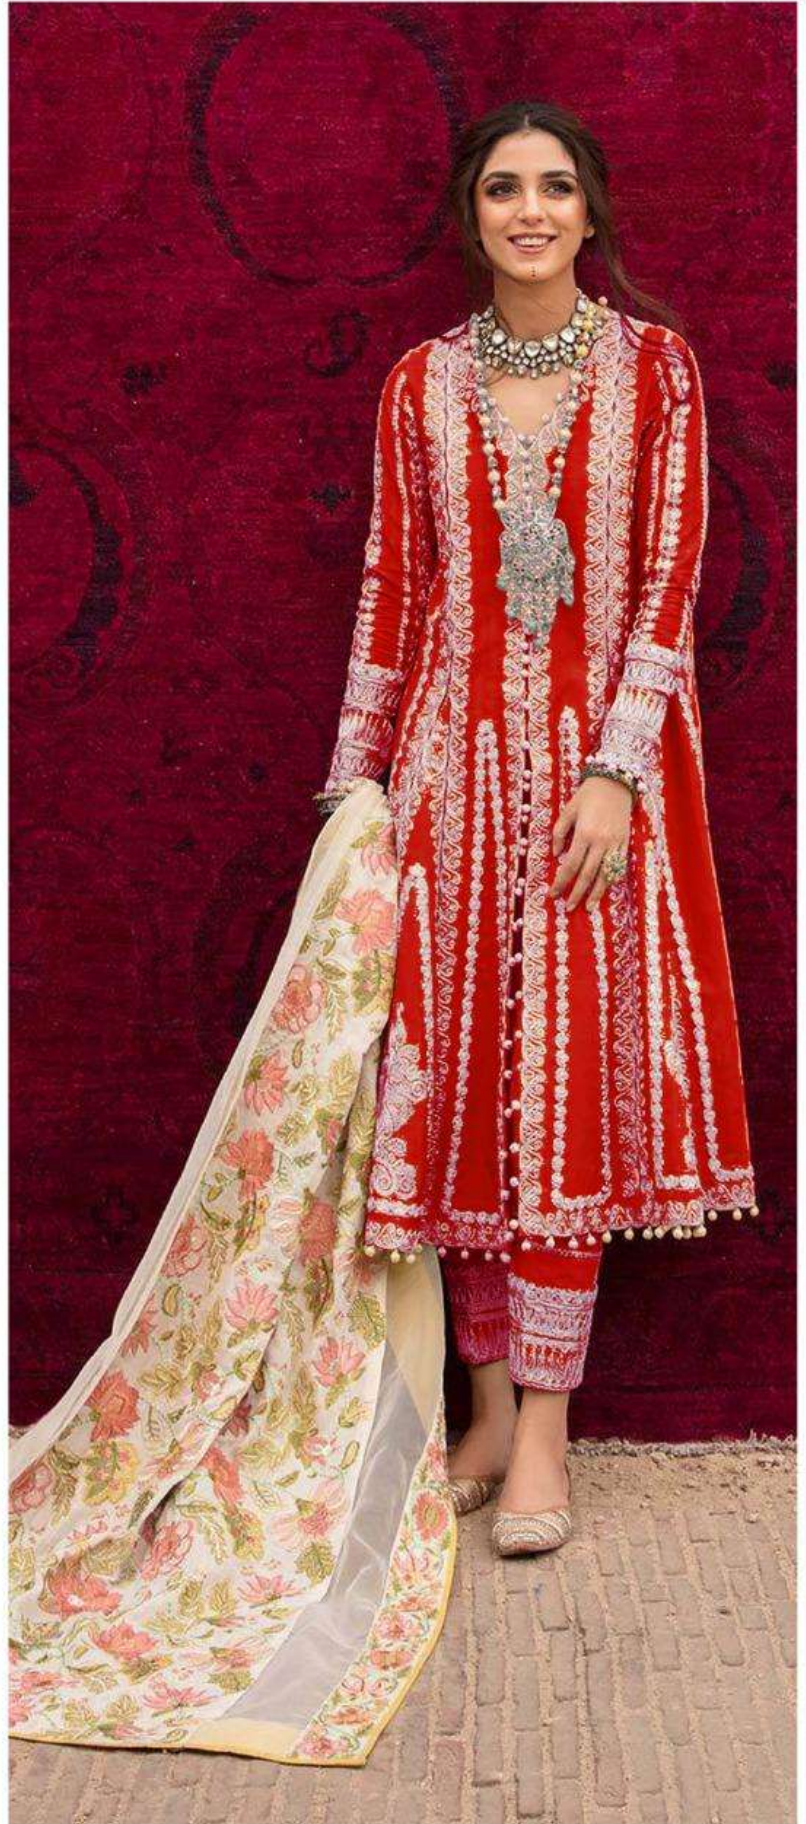

ASIM JOFA™

D.NO.
56009
TOP

Cambric Cotton With Heavy
Embroidery Work

BOTTOM
Semi Lawn

DUPATTA
Net With Heavy
Embroidery

Emb Sleeves

Emb Front

Emb Net Dupatta

Bottom

ASIM JOEA®
D.NO. 5009
TOP
Embroidery with Heavy
Embroidery Work
BOTTOM
Embroidery
DUPATTA
Embroidery

ASIM JOFA™

D.NO.
56009
TOP

Cambric Cotton With Heavy
Embroidery Work

BOTTOM
Semi Lawn

DUPATTA
Net With Heavy
Embroidery

ASIM JOFATM

D.NO.
56009-B
TOP

Cambric Cotton With Heavy
Embroidery Work

BOTTOM
Semi Lawn

DUPATTA
Net With Heavy
Embroidery

ASIM JOEA®
D.NO.
56009-B
TOP

Cambic Cotton With Heavy
Embroidery Work

BOTTOM
Semi Lawn

DUPATTA
Net With Heavy
Embroidery