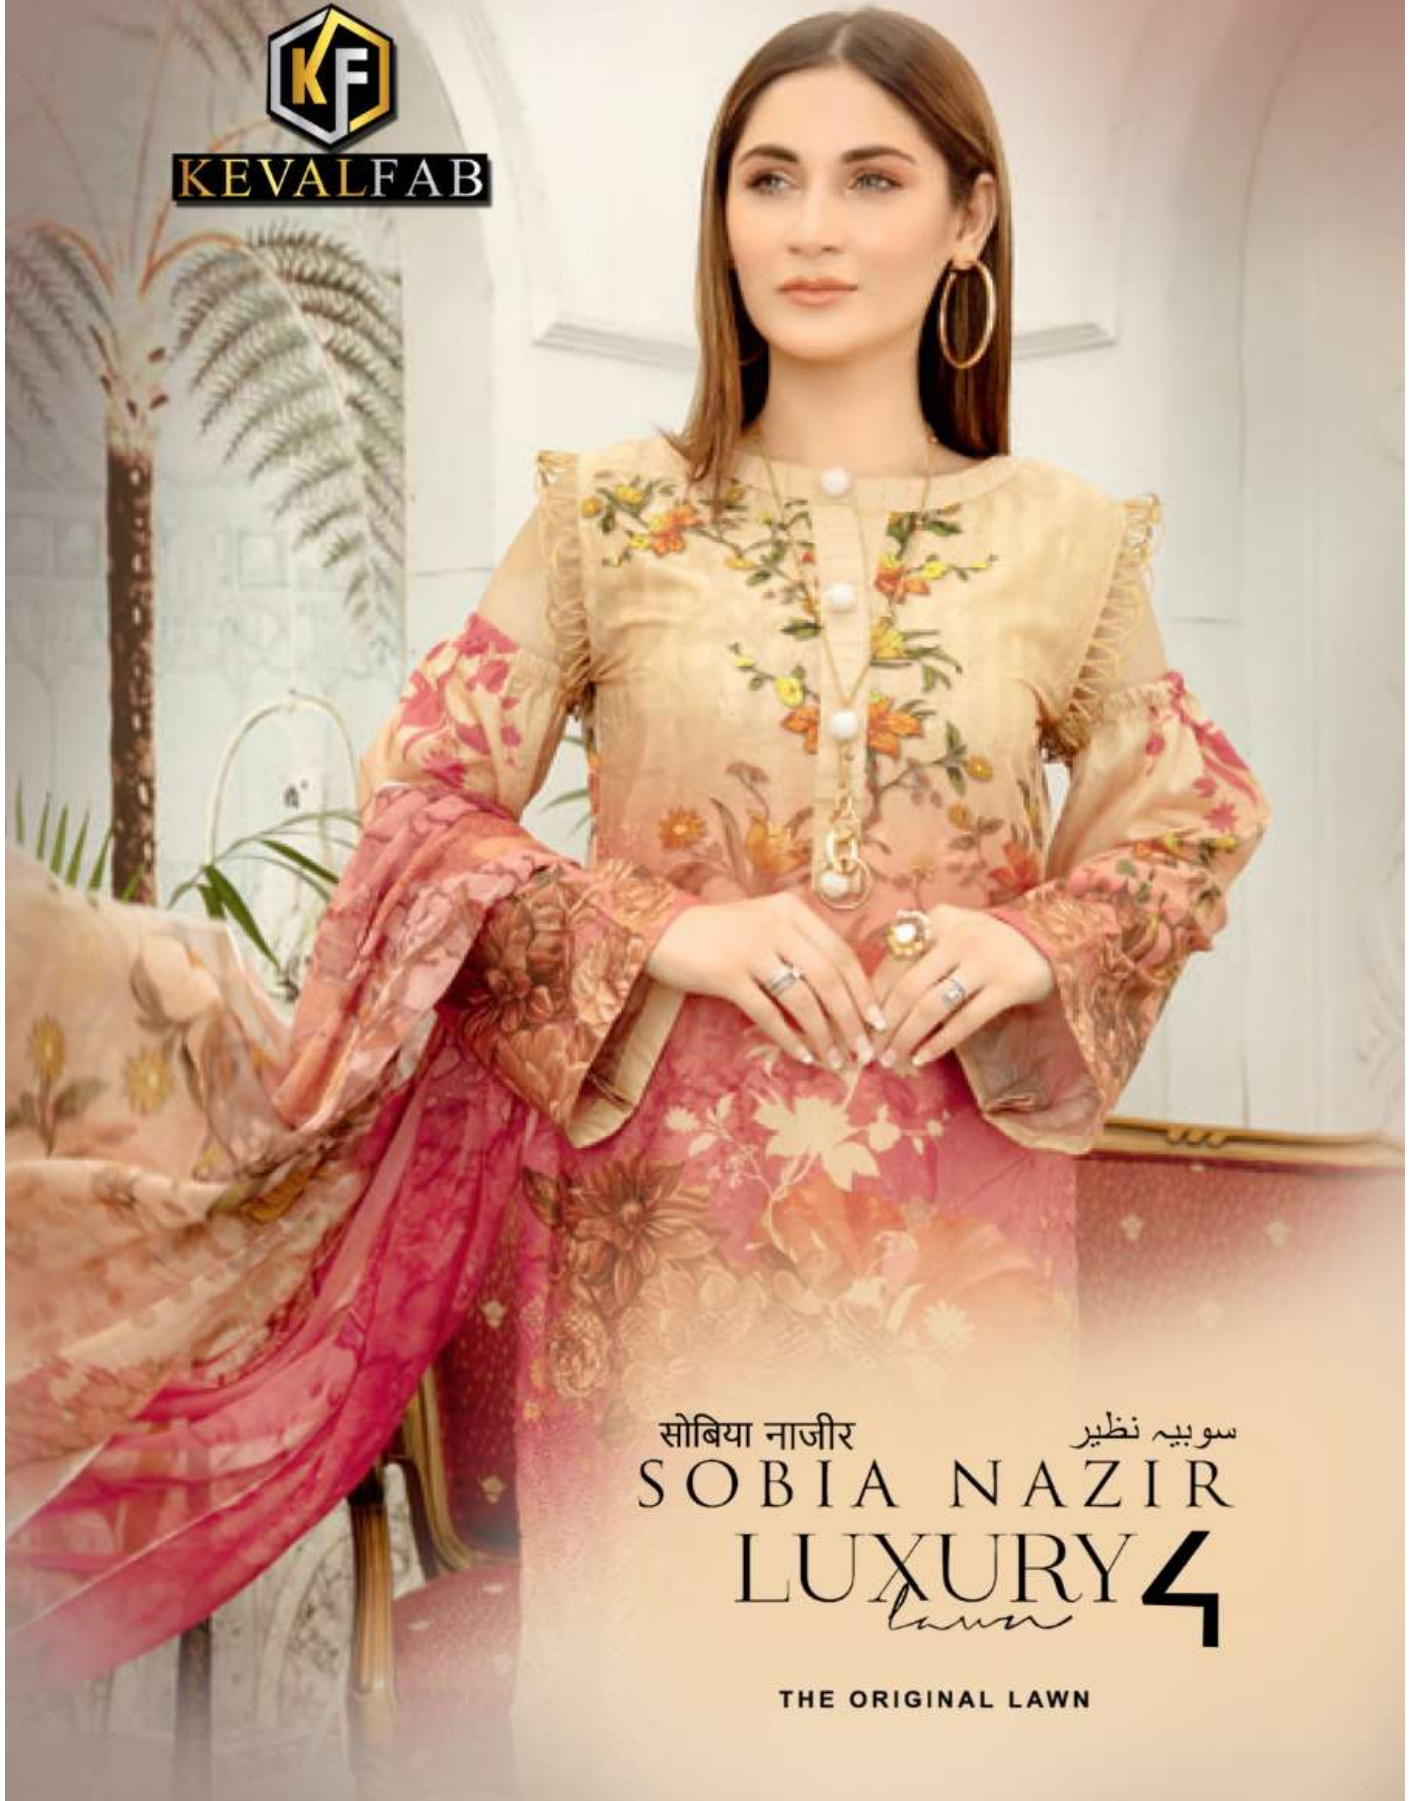

KEVALFAB

سوہیہ نظیر
سوبیا ناظیر
SOBIA NAZIR
LUXURY *lawn* 4

THE ORIGINAL LAWN