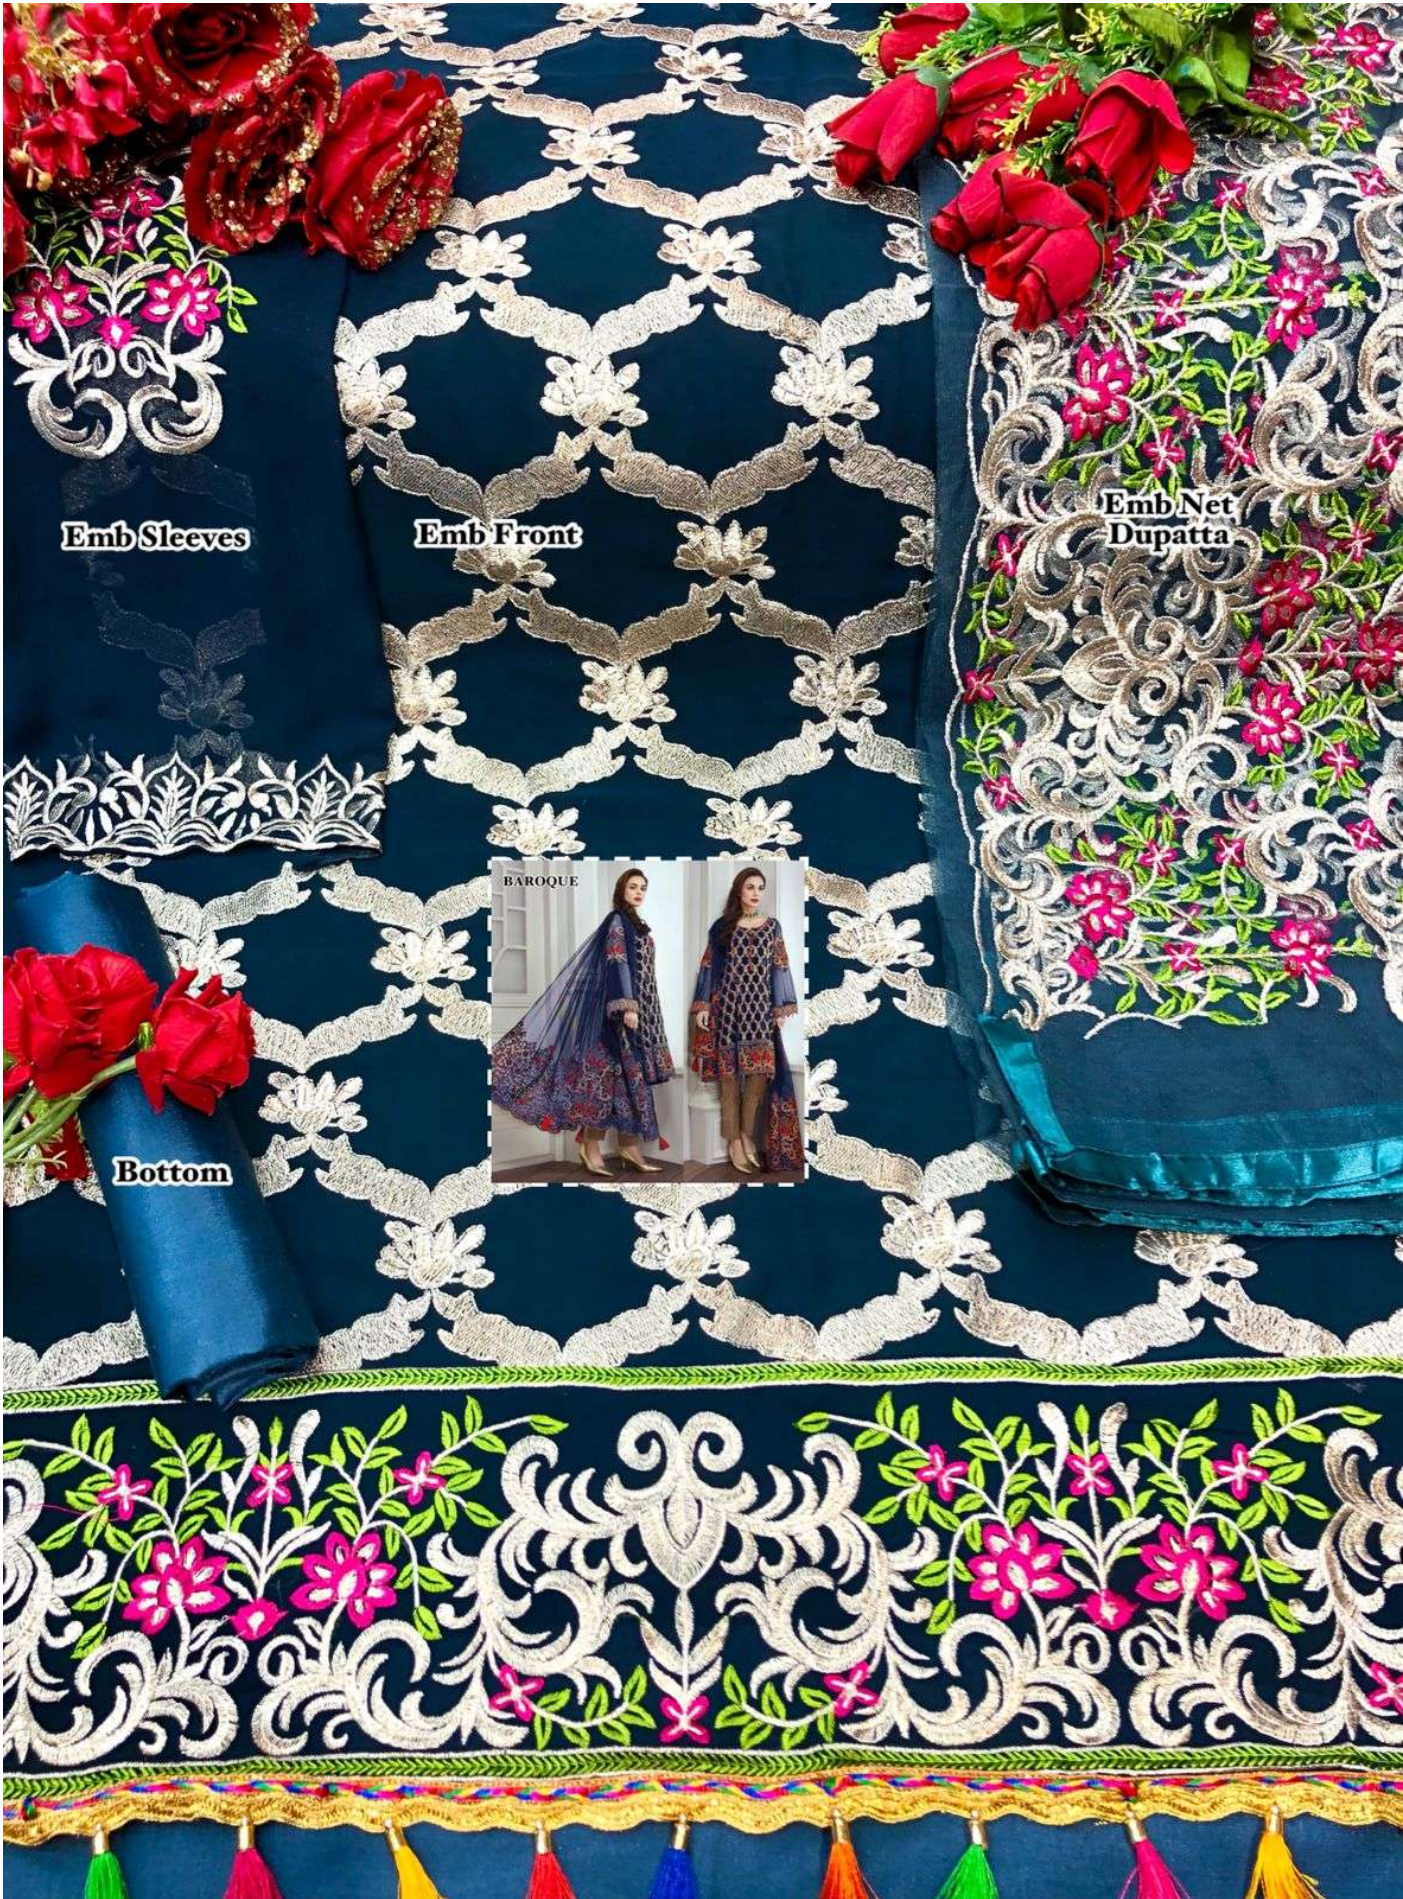

## *Baroque*

Top: Georgette With Heavy Embroidery

Inner/Bottom:- Santoon

Dupatta: Net With Embroidery

## *Baroque*

Top: Georgette With Heavy Embroidery

Inner/Bottom:- Santoon

Dupatta: Net With Embroidery

Emb Sleeves

Emb Front

Emb Net Dupatta

Bottom

Emb Sleeves

Emb Front

Emb Net Dupatta

Bottom

Emb Front

Emb Sleeves

Emb Net Dupatta

BAROQUE