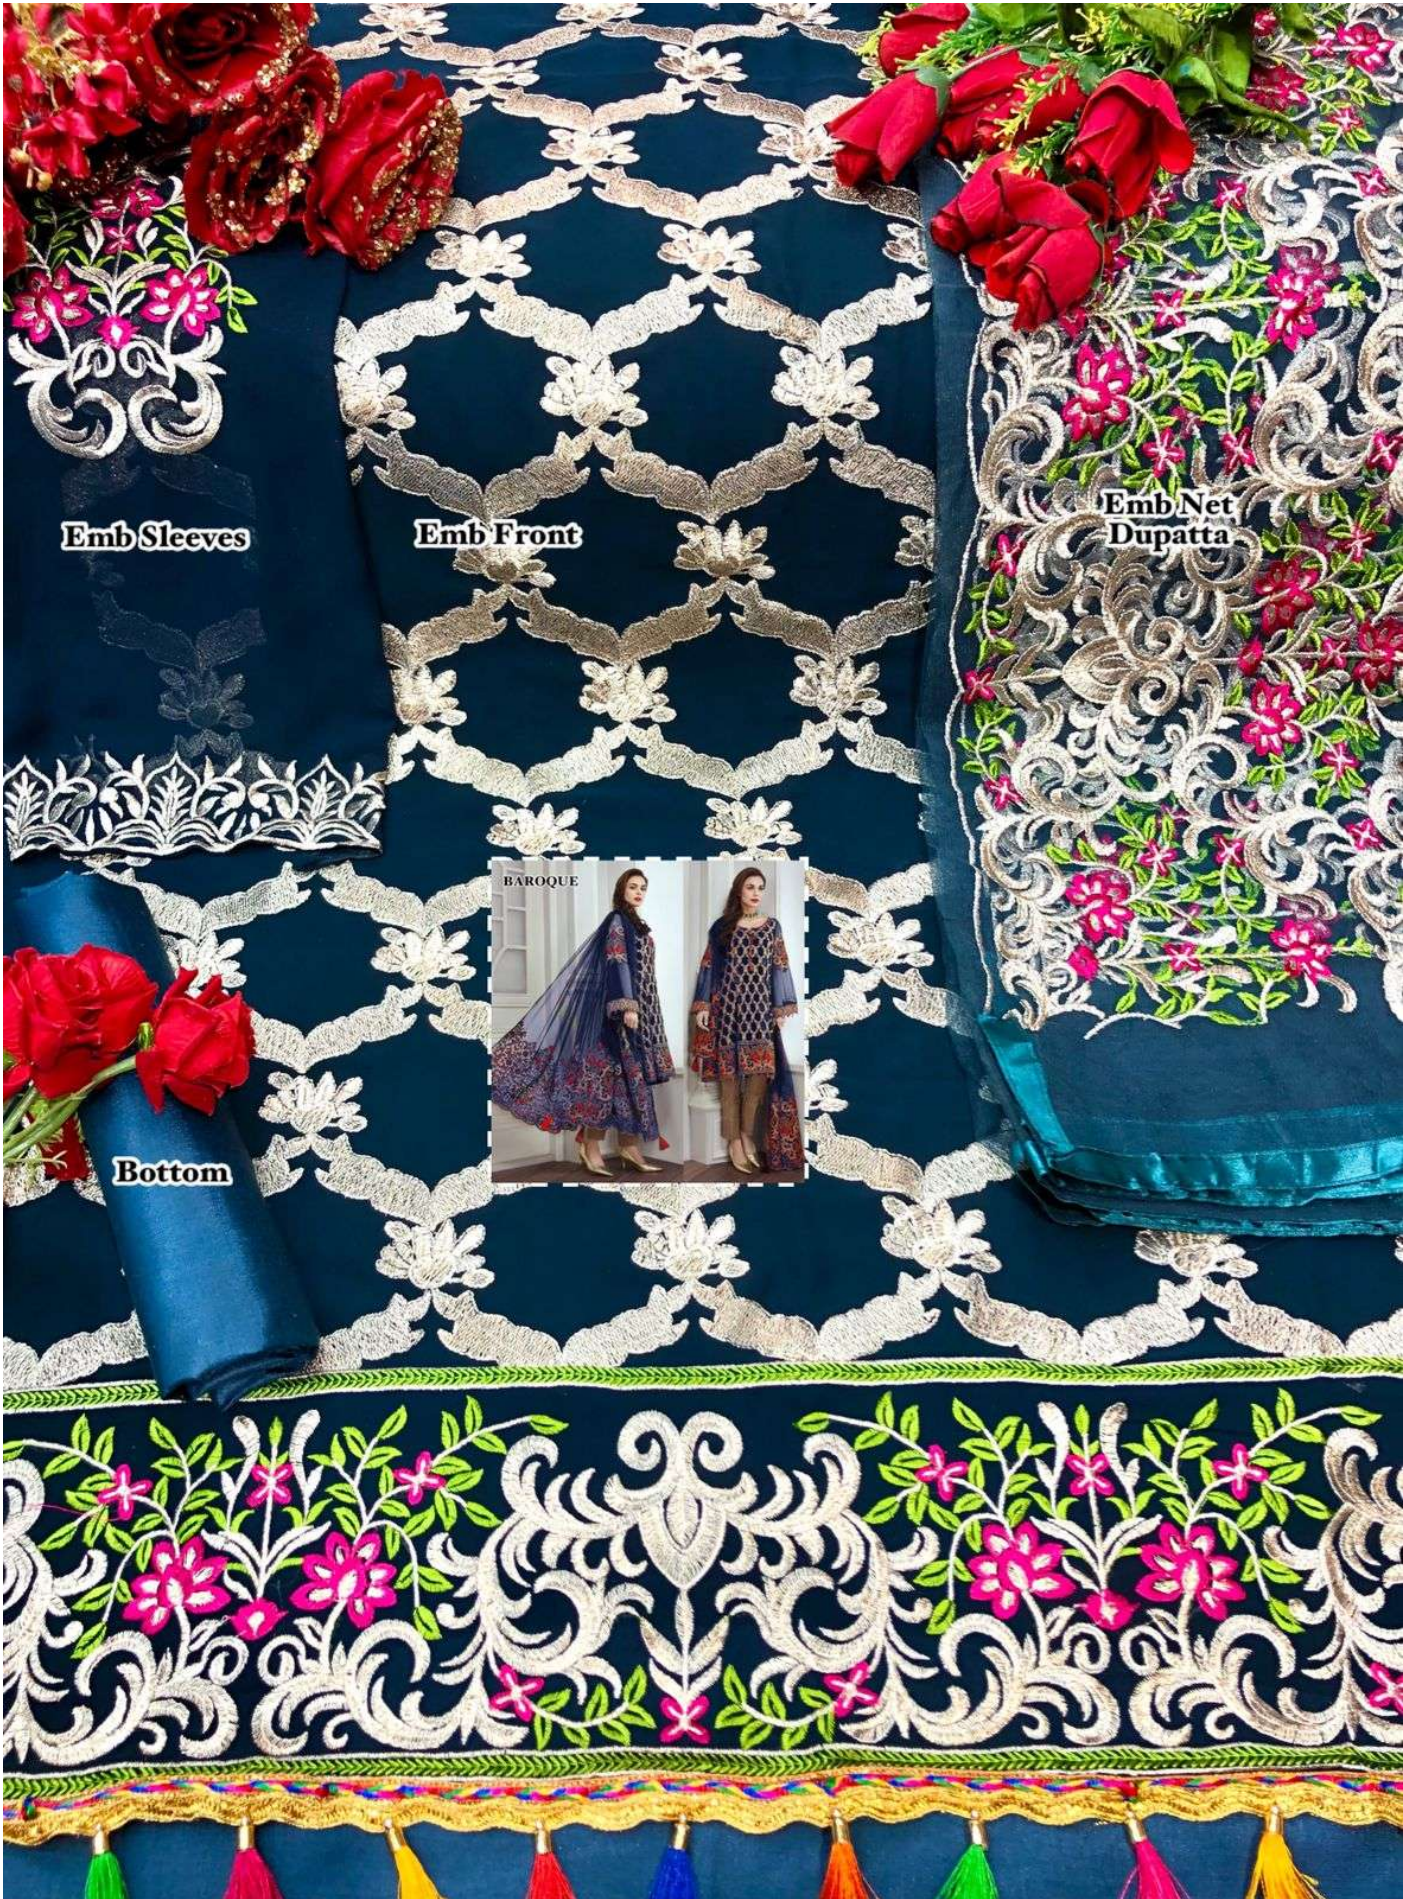

## *Baroque*

Top: Georgette With Heavy Embroidery

Inner/Bottom:- Santoon

Dupatta: Net With Embroidery

## *Baroque*

Top: Georgette With Heavy Embroidery

Inner/Bottom:- Santoon

Dupatta: Net With Embroidery

Emb Sleeves

Emb Front

Emb Net  
Dupatta

Bottom

Emb Sleeves

Emb Front

Emb Net Dupatta

Bottom

Emb Front

Emb Sleeves

Emb Net  
Dupatta

BAROQUE