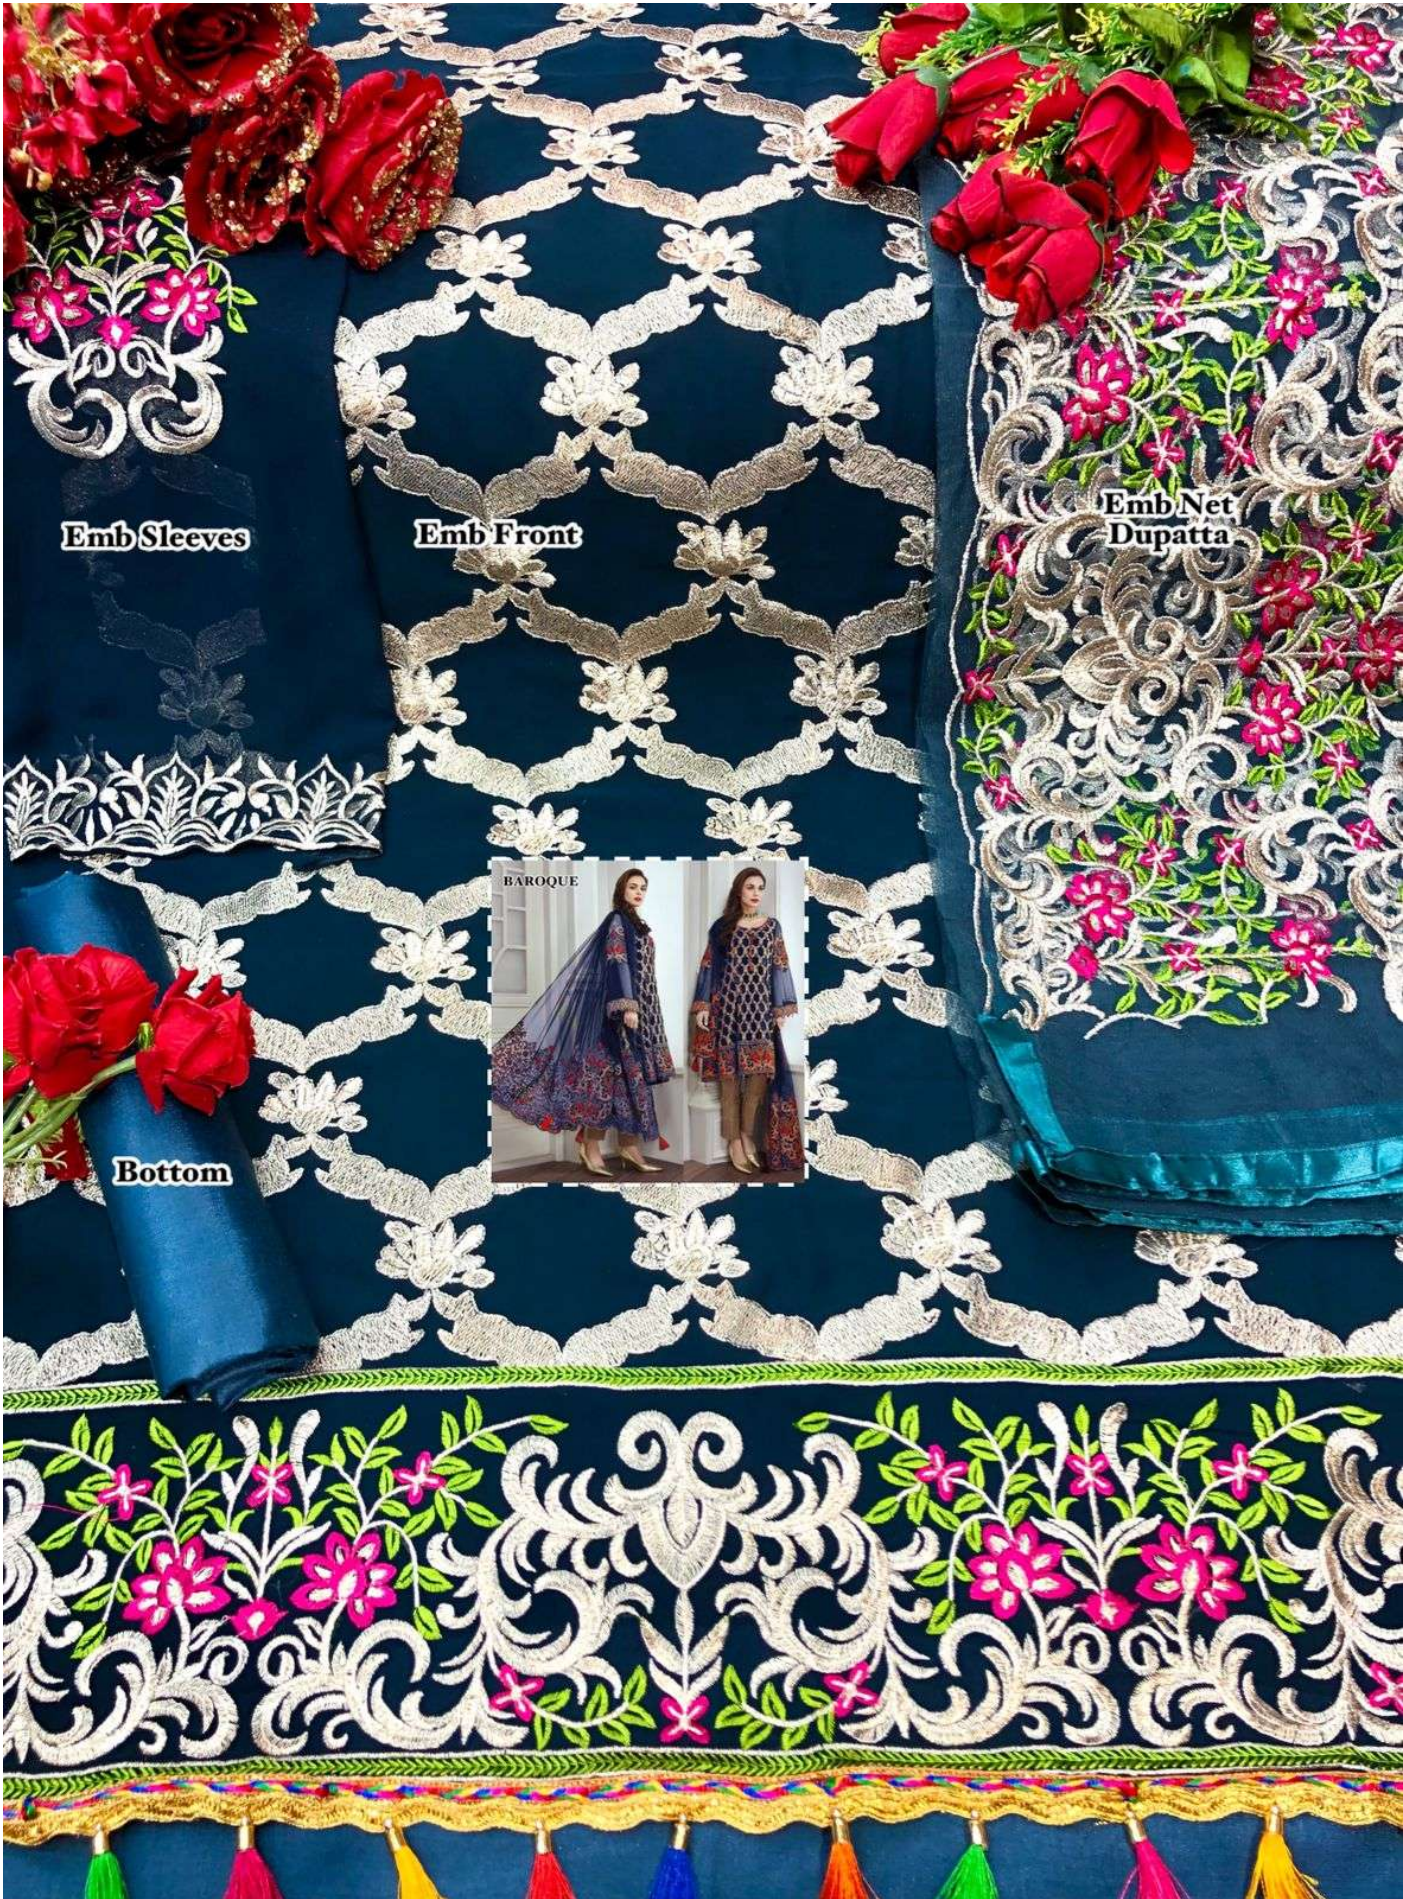

Baroque

Top: Georgette With Heavy Embroidery

Inner/Bottom:- Santoon

Dupatta: Net With Embroidery

Baroque

Top: Georgette With Heavy Embroidery

Inner/Bottom:- Santoon

Dupatta: Net With Embroidery

Baroque

Top: Georgette With Heavy Embroidery

Inner/Bottom:- Santoon

Dupatta: Net With Embroidery

Emb Sleeves

Emb Front

Emb Net
Dupatta

Bottom

Emb Sleeves

Emb Front

Emb Net Dupatta

Bottom

Emb Front

Emb Sleeves

Emb Net Dupatta

BAROQUE