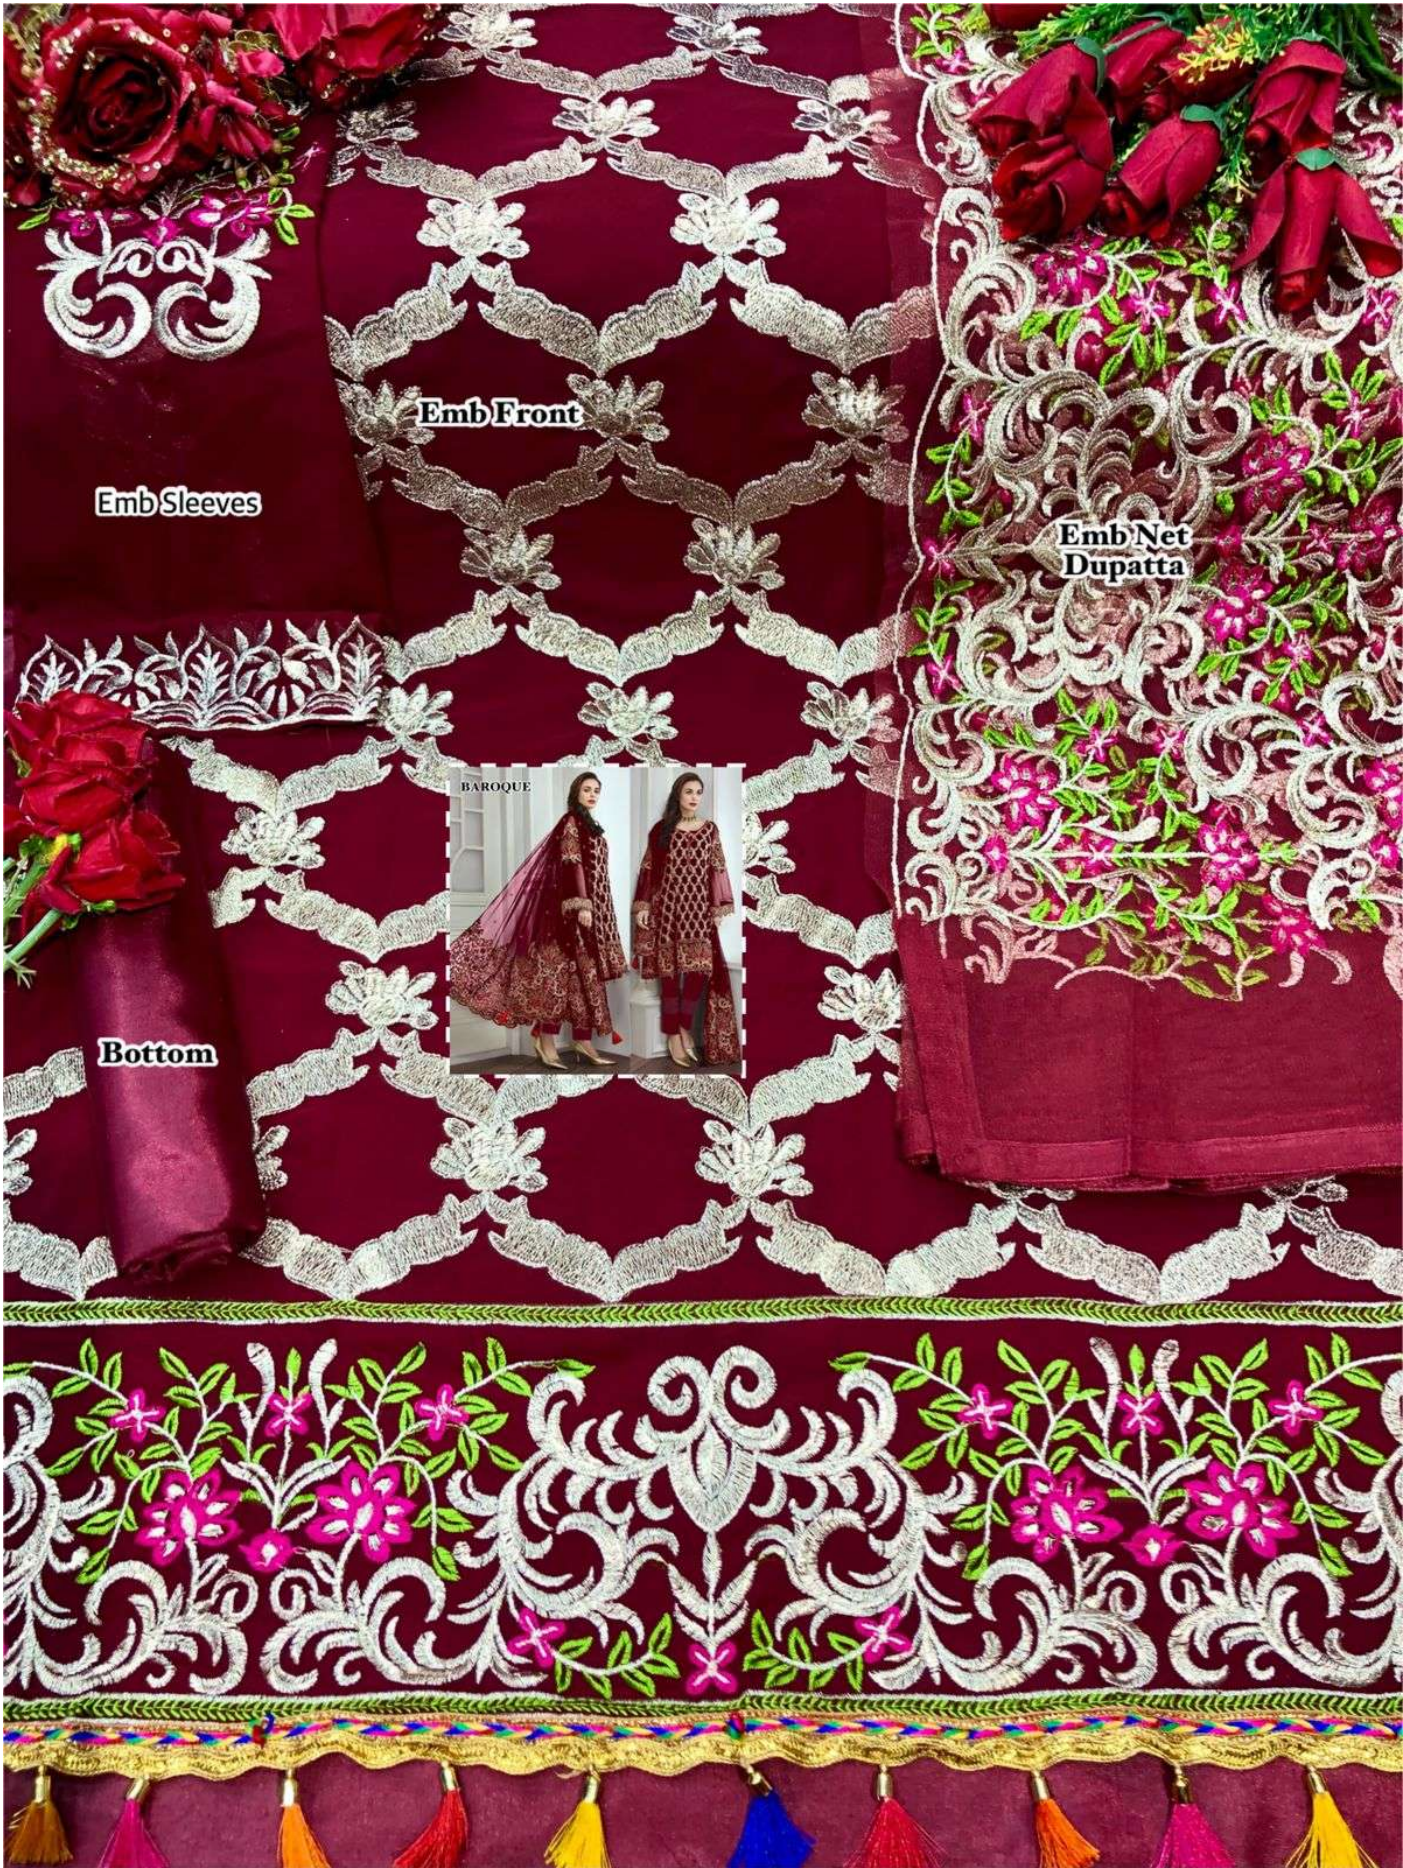

Baroque

Top: Georgette With Heavy Embroidery

Inner/Bottom:- Santoon

Dupatta: Net With Embroidery

Baroque

Top: Georgette With Heavy Embroidery

Inner/Bottom:- Santoon

Dupatta: Net With Embroidery

Baroque

Top: Georgette With Heavy Embroidery

Inner/Bottom:- Santoon

Dupatta: Net With Embroidery

Emb Sleeves

Emb Front

Emb Net
Dupatta

Bottom

Emb Sleeves

Emb Front

Emb Net Dupatta

Bottom

Emb Front

Emb Sleeves

Emb Net Dupatta

BAROQUE