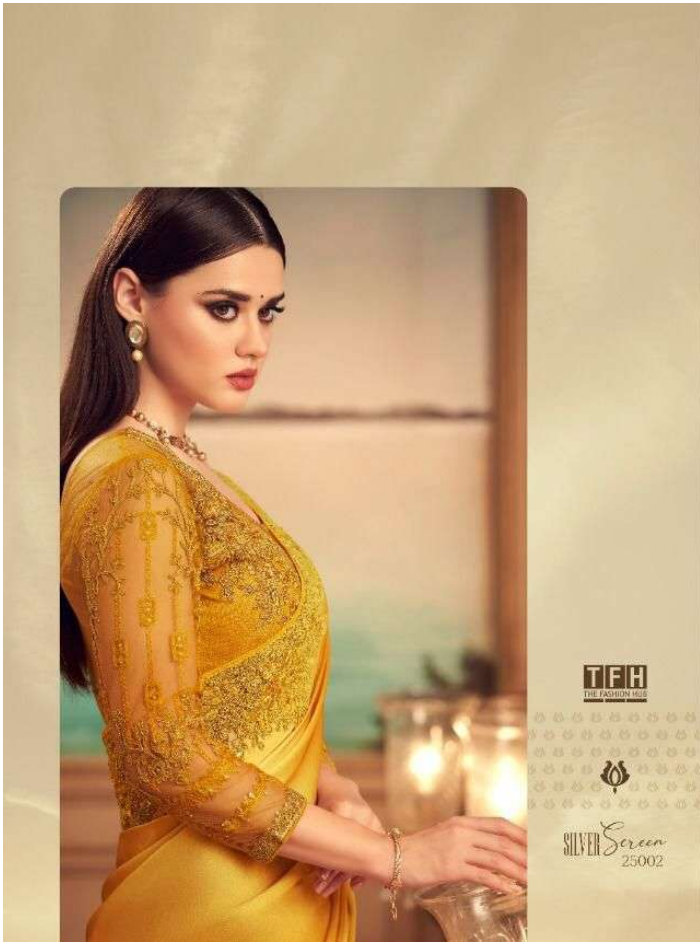

TFH
THE FASHION HUB

12015 B

TFH
THE FASHION HUB

12015 B

TFH
THE FASHION HUB

SILVER SCREEN - 1400

TIFH
THE FASHION HUB

SILVER Screen
25007

TEH
THE FASHION FILE

SILVER Screen
25003

TFH
THE FASHION HUB

SILVER Screen
25011

SILVER SCREEN -15th EDITION

Catalog Name	D.No.	Rate (IN RS.)	CUT. (approx.)	Fabric Details
SILVER SCREEN-15	25002	2439/-	6.30 mts.	Orange Silk
SILVER SCREEN-15	25003	2161/-	6.30 mts.	Orange Silk
SILVER SCREEN-15	25005	2383/-	6.30 mts.	Orange Silk
SILVER SCREEN-15	25007	2439/-	6.30 mts.	Sunlight Silk
SILVER SCREEN-15	25008	2061/-	6.30 mts.	Magnum Silk
SILVER SCREEN-15	25009	1950/-	6.30 mts.	Costa Silk
SILVER SCREEN-15	25011	2161/-	6.30 mts.	Burberry Silk
SILVER SCREEN-15	25012	2106/-	6.30 mts.	Costa Silk
SILVER SCREEN-15	25015	2161/-	6.30 mts.	Milano Silk
SILVER SCREEN-15	25016	2283/-	6.30 mts.	Glorious Chiffon
SILVER SCREEN-15	25017	2061/-	6.30 mts.	Milano Silk
SILVER SCREEN-15	25018	1950/-	6.30 mts.	Costa Silk
SIVER SCREEN	14010	1661/-	6.30 mts.	GEORGETTE
SIVER SCREEN	12015B	1750/-	6.30 mts.	PESTO GEORGETTE