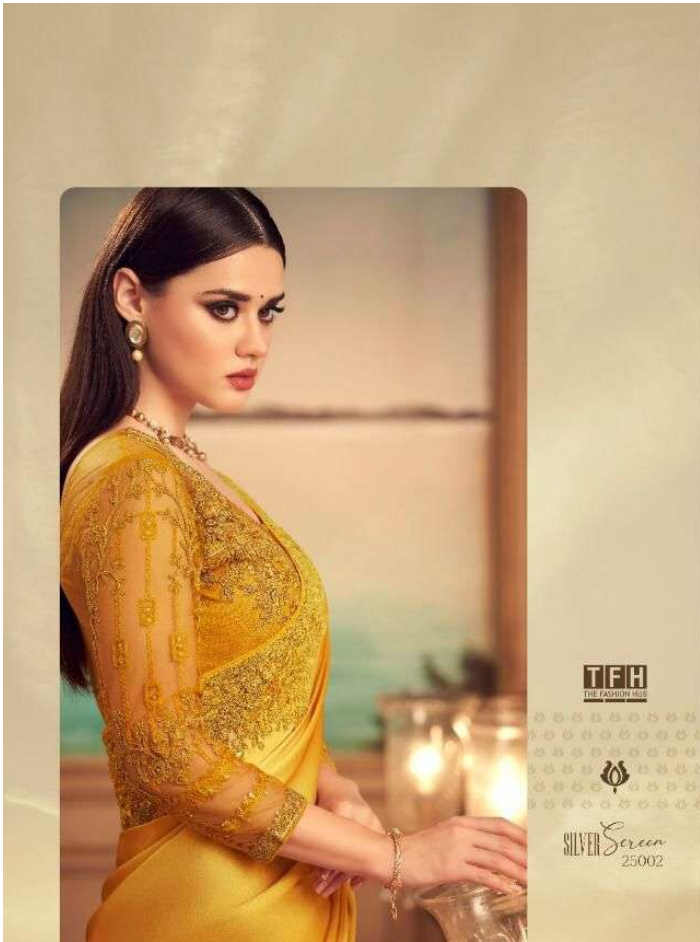

**TFH**  
THE FASHION HUB

12015 B

**TFH**  
THE FASHION HUB

12015 B

**TFH**  
THE FASHION HUB

SILVER SCREEN - 1400

**TIFH**  
THE FASHION HUB

SILVER Screen  
25007

TEH  
THE FASHION FILE

SILVER Screen  
25003

**TFH**  
THE FASHION HUB

SILVER Screen  
25011

## SILVER SCREEN -15th EDITION

Catalog Name	D.No.	Rate (IN RS.)	CUT. (approx.)	Fabric Details
SILVER SCREEN-15	25002	2439/-	6.30 mts.	Orange Silk
SILVER SCREEN-15	25003	2161/-	6.30 mts.	Orange Silk
SILVER SCREEN-15	25005	2383/-	6.30 mts.	Orange Silk
SILVER SCREEN-15	25007	2439/-	6.30 mts.	Sunlight Silk
SILVER SCREEN-15	25008	2061/-	6.30 mts.	Magnum Silk
SILVER SCREEN-15	25009	1950/-	6.30 mts.	Costa Silk
SILVER SCREEN-15	25011	2161/-	6.30 mts.	Burberry Silk
SILVER SCREEN-15	25012	2106/-	6.30 mts.	Costa Silk
SILVER SCREEN-15	25015	2161/-	6.30 mts.	Milano Silk
SILVER SCREEN-15	25016	2283/-	6.30 mts.	Glorious Chiffon
SILVER SCREEN-15	25017	2061/-	6.30 mts.	Milano Silk
SILVER SCREEN-15	25018	1950/-	6.30 mts.	Costa Silk
SIVER SCREEN	14010	1661/-	6.30 mts.	GEORGETTE
SIVER SCREEN	12015B	1750/-	6.30 mts.	PESTO GEORGETTE