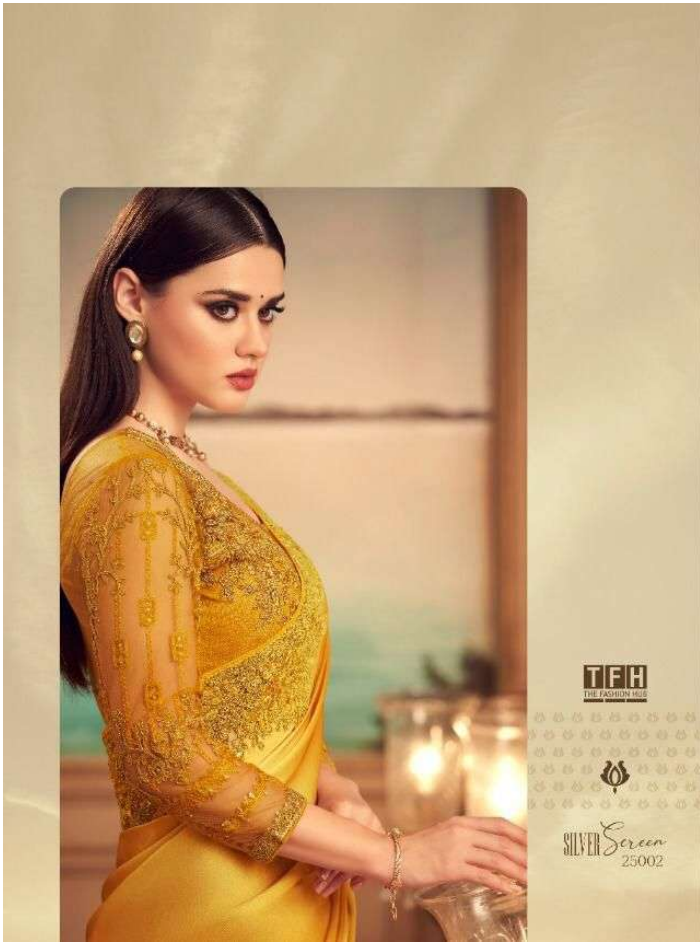

**TFH**  
THE FASHION HUB

12015 B

**TFH**  
THE FASHION HUB

12015 B

**TFH**  
THE FASHION HUB

SILVER SCREEN - 1400

**TIFH**  
THE FASHION HUB

SILVER Screen  
25007

TEH  
THE FASHION FILE

SILVER Screen  
25003

**TFH**  
THE FASHION HUB

SILVER Screen  
25011

T F H  
THE FASHION HOUSE

SILVER Screen  
25008

## SILVER SCREEN -15th EDITION

Catalog Name	D.No.	Rate (IN RS.)	CUT. (approx.)	Fabric Details
SILVER SCREEN-15	25002	2439/-	6.30 mts.	Orange Silk
SILVER SCREEN-15	25003	2161/-	6.30 mts.	Orange Silk
SILVER SCREEN-15	25005	2383/-	6.30 mts.	Orange Silk
SILVER SCREEN-15	25007	2439/-	6.30 mts.	Sunlight Silk
SILVER SCREEN-15	25008	2061/-	6.30 mts.	Magnum Silk
SILVER SCREEN-15	25009	1950/-	6.30 mts.	Costa Silk
SILVER SCREEN-15	25011	2161/-	6.30 mts.	Burberry Silk
SILVER SCREEN-15	25012	2106/-	6.30 mts.	Costa Silk
SILVER SCREEN-15	25015	2161/-	6.30 mts.	Milano Silk
SILVER SCREEN-15	25016	2283/-	6.30 mts.	Glorious Chiffon
SILVER SCREEN-15	25017	2061/-	6.30 mts.	Milano Silk
SILVER SCREEN-15	25018	1950/-	6.30 mts.	Costa Silk
SIVER SCREEN	14010	1661/-	6.30 mts.	GEORGETTE
SIVER SCREEN	12015B	1750/-	6.30 mts.	PESTO GEORGETTE