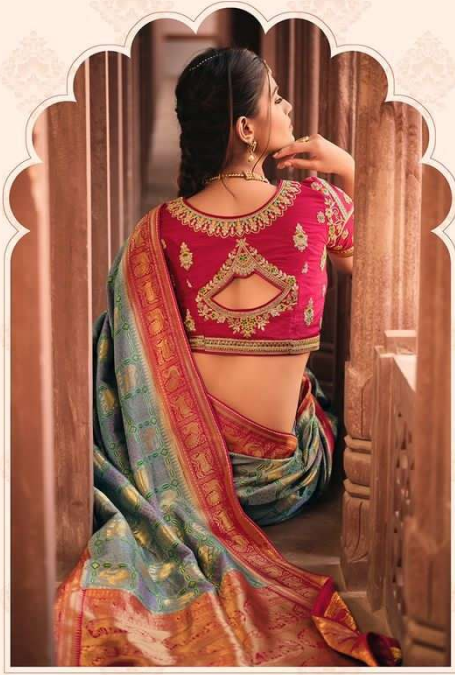

VIRASAT

CRAFTING EMOTIONS
13273