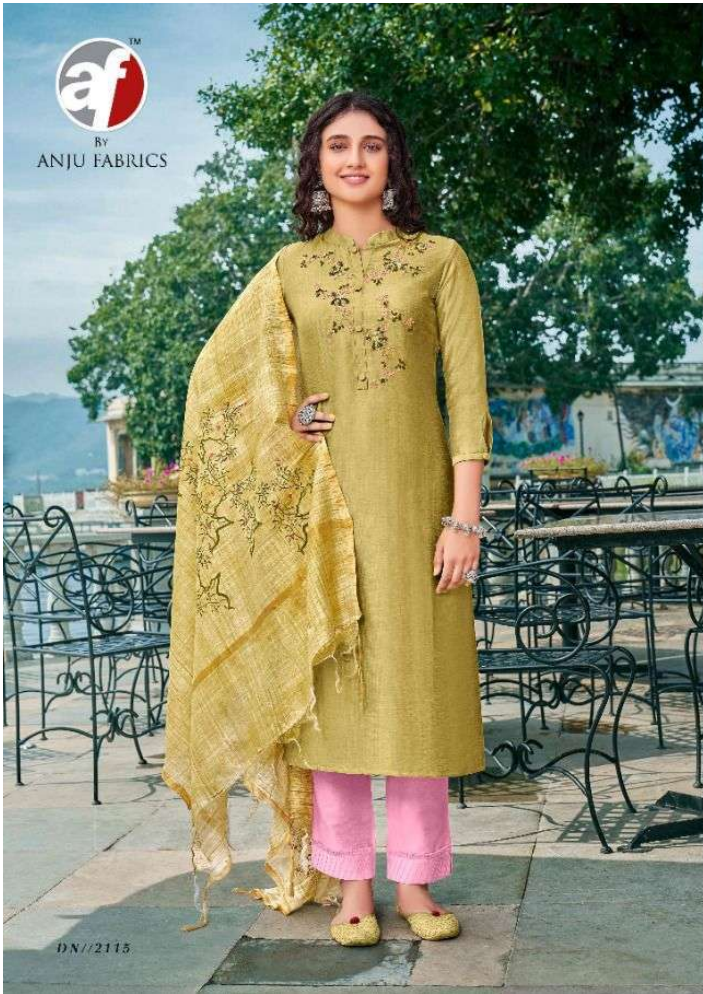

All about
ELEGANCE

© 2015 Anju Fabrics. All rights reserved. For more information, visit our website at www.anjufabrics.com. All rights reserved.