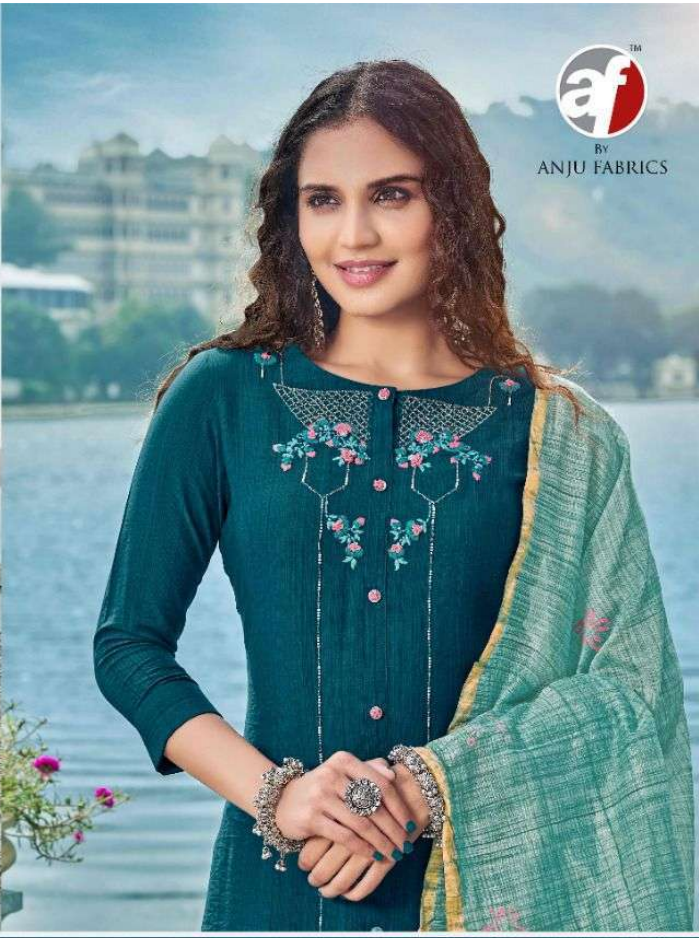

FASHION
Point

FASHION
Point

DN//2111

DN//2112

DN//2113

DN//2114

DN//2115

DN//2116

All about
SOPHISTICATED

DN//2113

All about
GRACE

A lovely light simple style
with a subtle, elegant touch to the look.
It is elegant and simple,
perfect for an evening affair.

DN//2114

DN/2111
All about
CLASSY
Highly detailed piece with embroidery in the neckline, front and sleeves.
This beautiful dress is a must have.