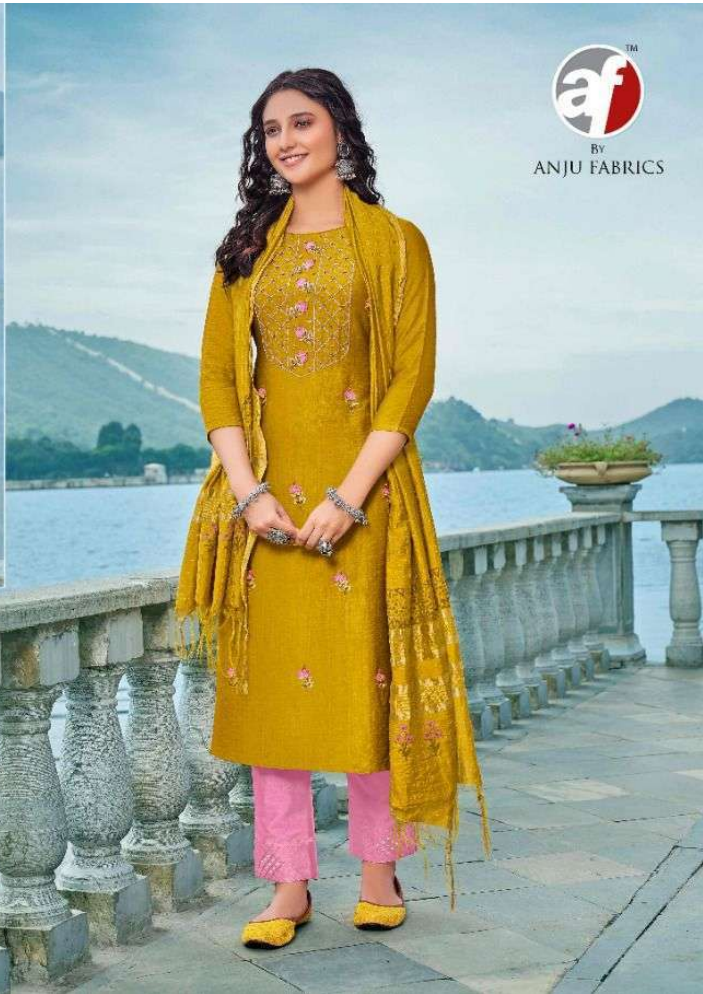

FASHION
Point

FASHION
Point

DN//2111

DN//2112

DN//2113

DN//2114

DN//2115

DN//2116

All about
SOPHISTICATED

DN//2113

All about
GRACE

A lovely light simple style
with a subtle, elegant touch to the look.
It is elegant and simple,
perfect for an evening affair.

DN//2114

DN/2111
All about
CLASSY
Highly detailed piece with embroidery in the neckline, front and sleeves.
This beautiful dress is a must have.