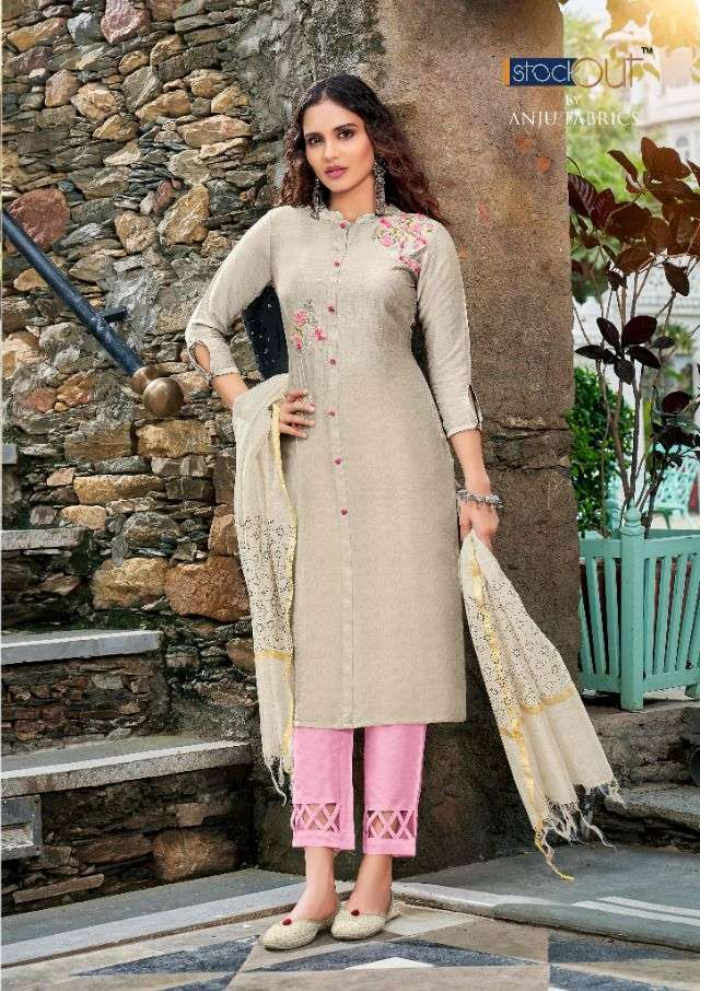

All about
GRACE

DN//2114