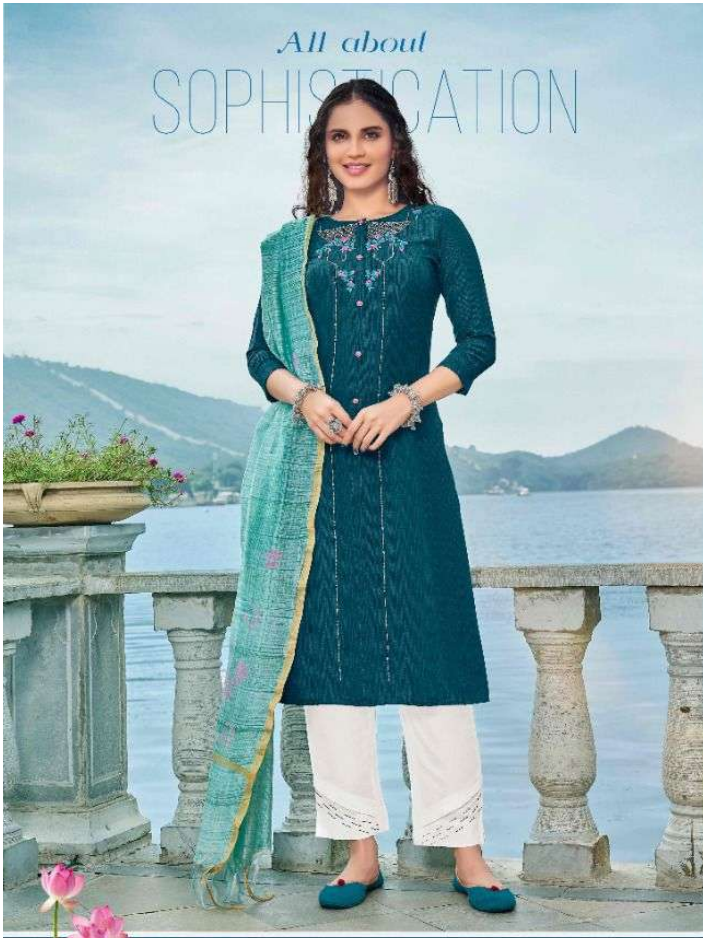

All about
SOPHISTICATED

DN//2113

All about
GRACE

A lovely light simple style
with a subtle, elegant touch to the look.
It is elegant and simple,
perfect for an evening affair.

DN//2114

DN/2111
All about
CLASSY
Highly detailed piece with embroidery in the neckline, front and sleeves.
This beautiful dress is a must have.