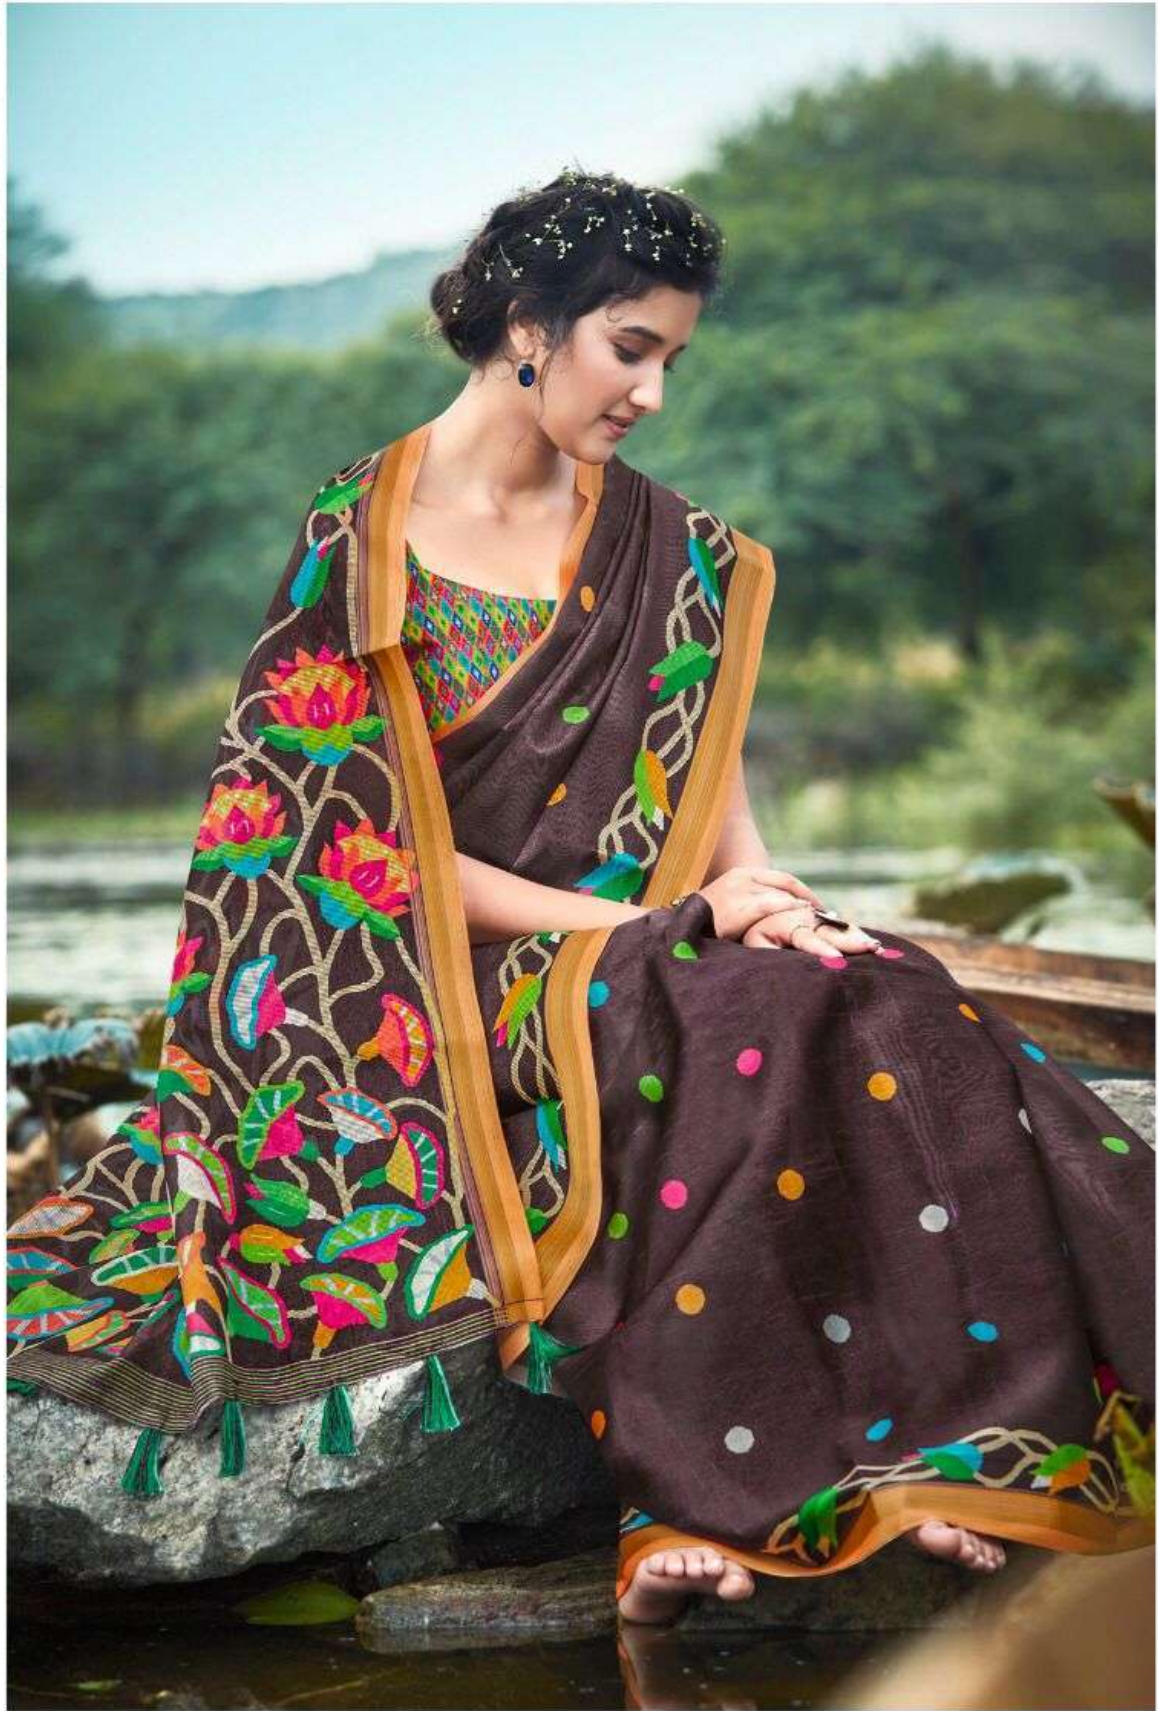

NAPA LOTUS

N.L-12

SHREYANS
FASHION

N.L-11

N.L-10

SHREYANS
FASHION

N.L-09

N.L-08

N.L-07

SHREYANS
FASHION

N.L-06

N.L-05

N.L-04

N.L-03

A woman with dark hair adorned with small white flowers is seated on a boat. She is wearing a vibrant yellow saree with a colorful floral pattern in shades of red, blue, and purple. The saree has a bright green border and orange tassels at the bottom. Underneath, she wears a halter-neck top with a colorful geometric pattern. She is looking down with a gentle smile, her hand resting near the water. The background is a lush green forest.