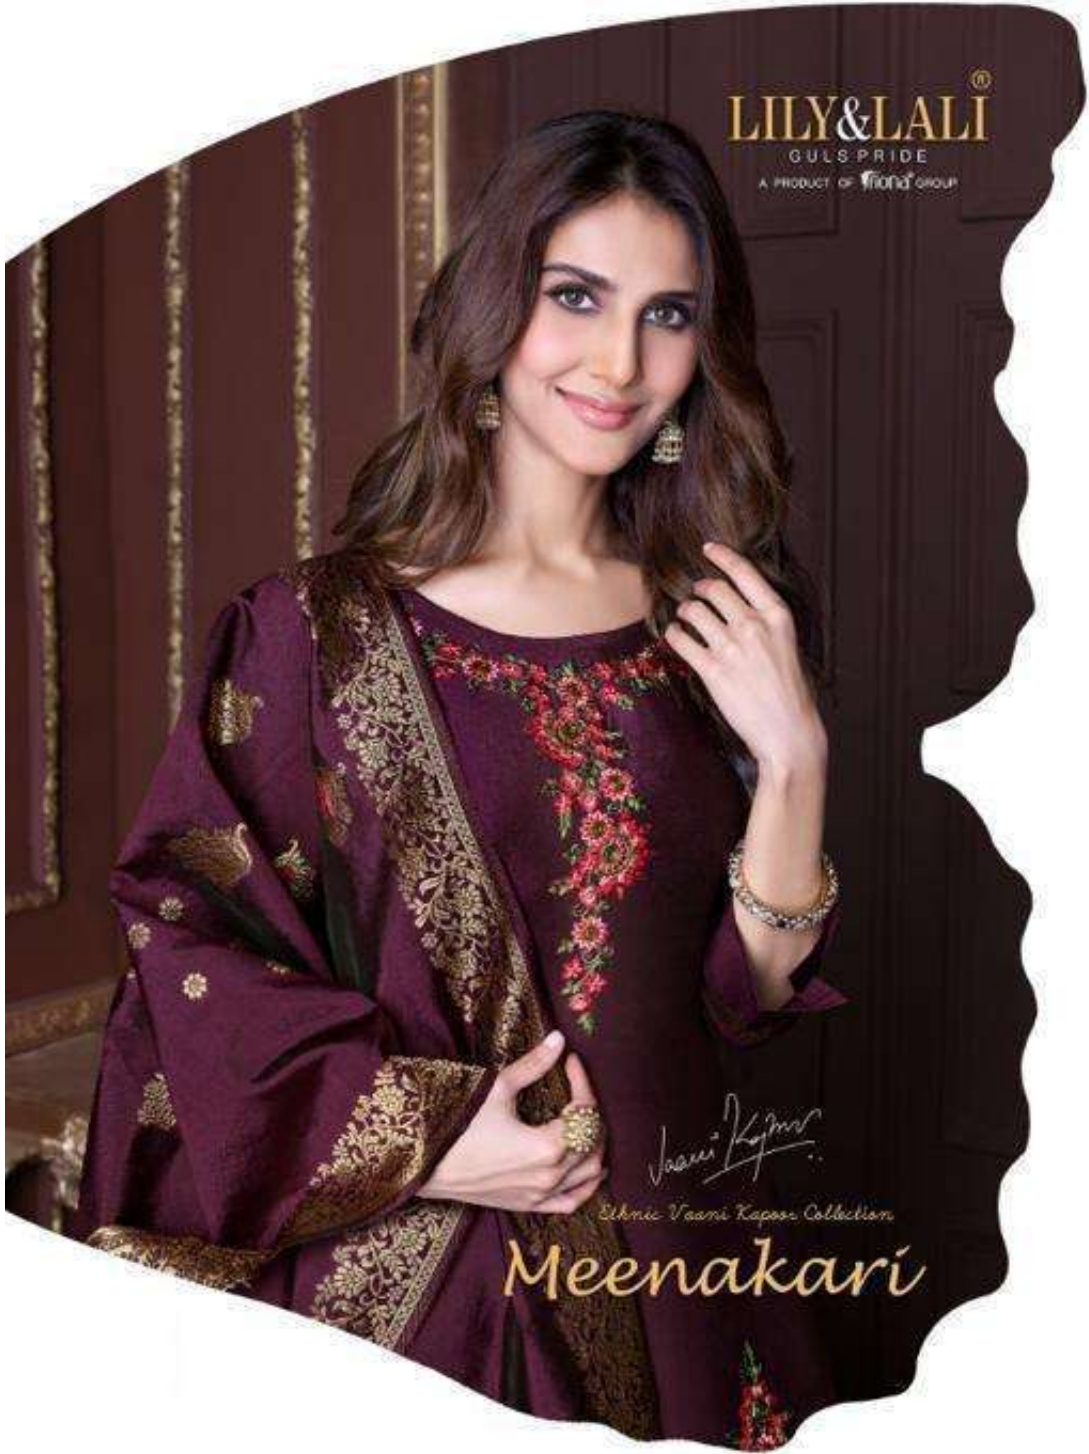

LILY&LALI®
GULS PRIDE
A PRODUCT OF FIONA GROUP

Joani Kojima

Ethnic Vaani Kapoor Collection

Meenakari