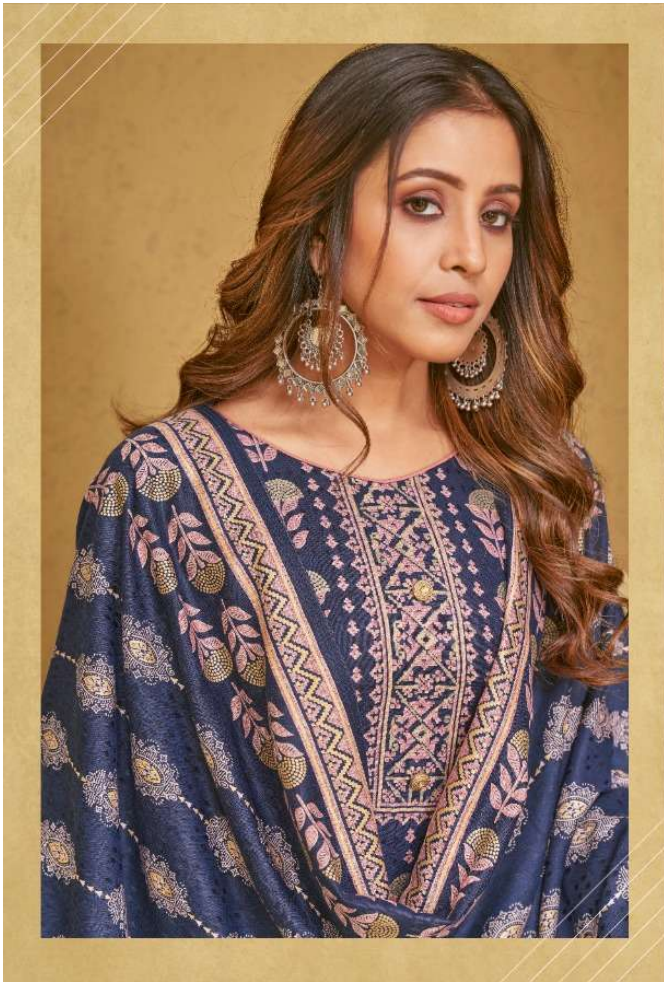

Bipson[®]

Gulnaar

Bipson[®]

Gulnaar

Always No.1

A PRODUCT BY **Lipson**[®]

Gulnaar

Design No :- 1616 to 1623

Top :- Pure Pashmina Discharg Gold
Print With Work

Bottom :- Pure Pashmina Dyed .

Dupatta :- Pure Pashmina Discharg Gold
Print.

1616

1617

1618

1619

1620