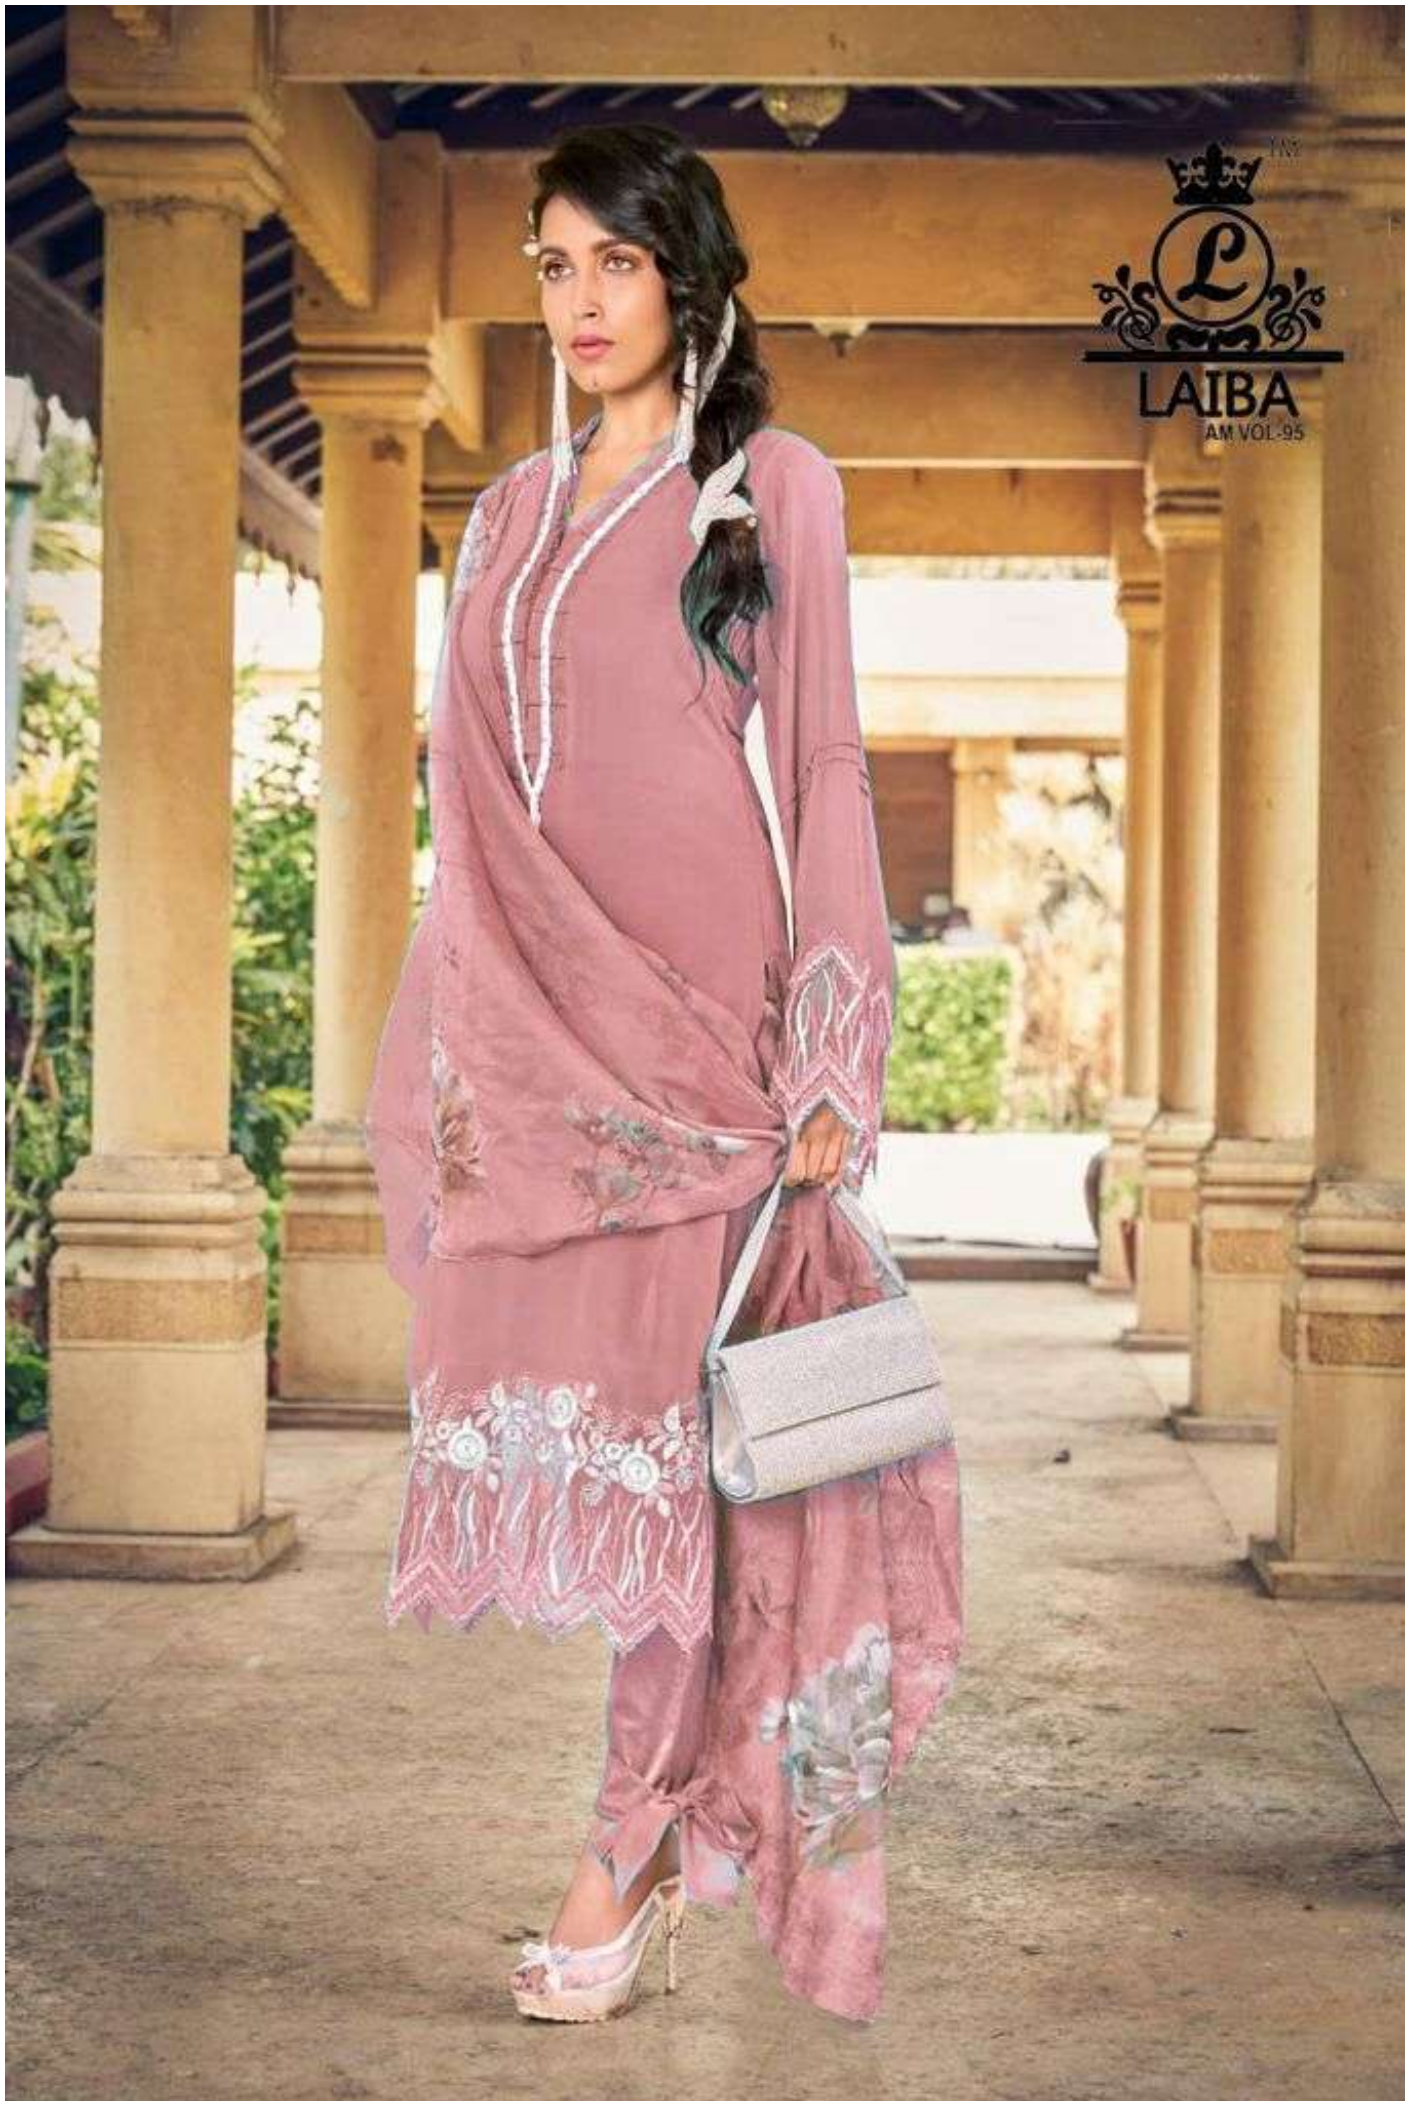

LAIBA
AM VOL. 95