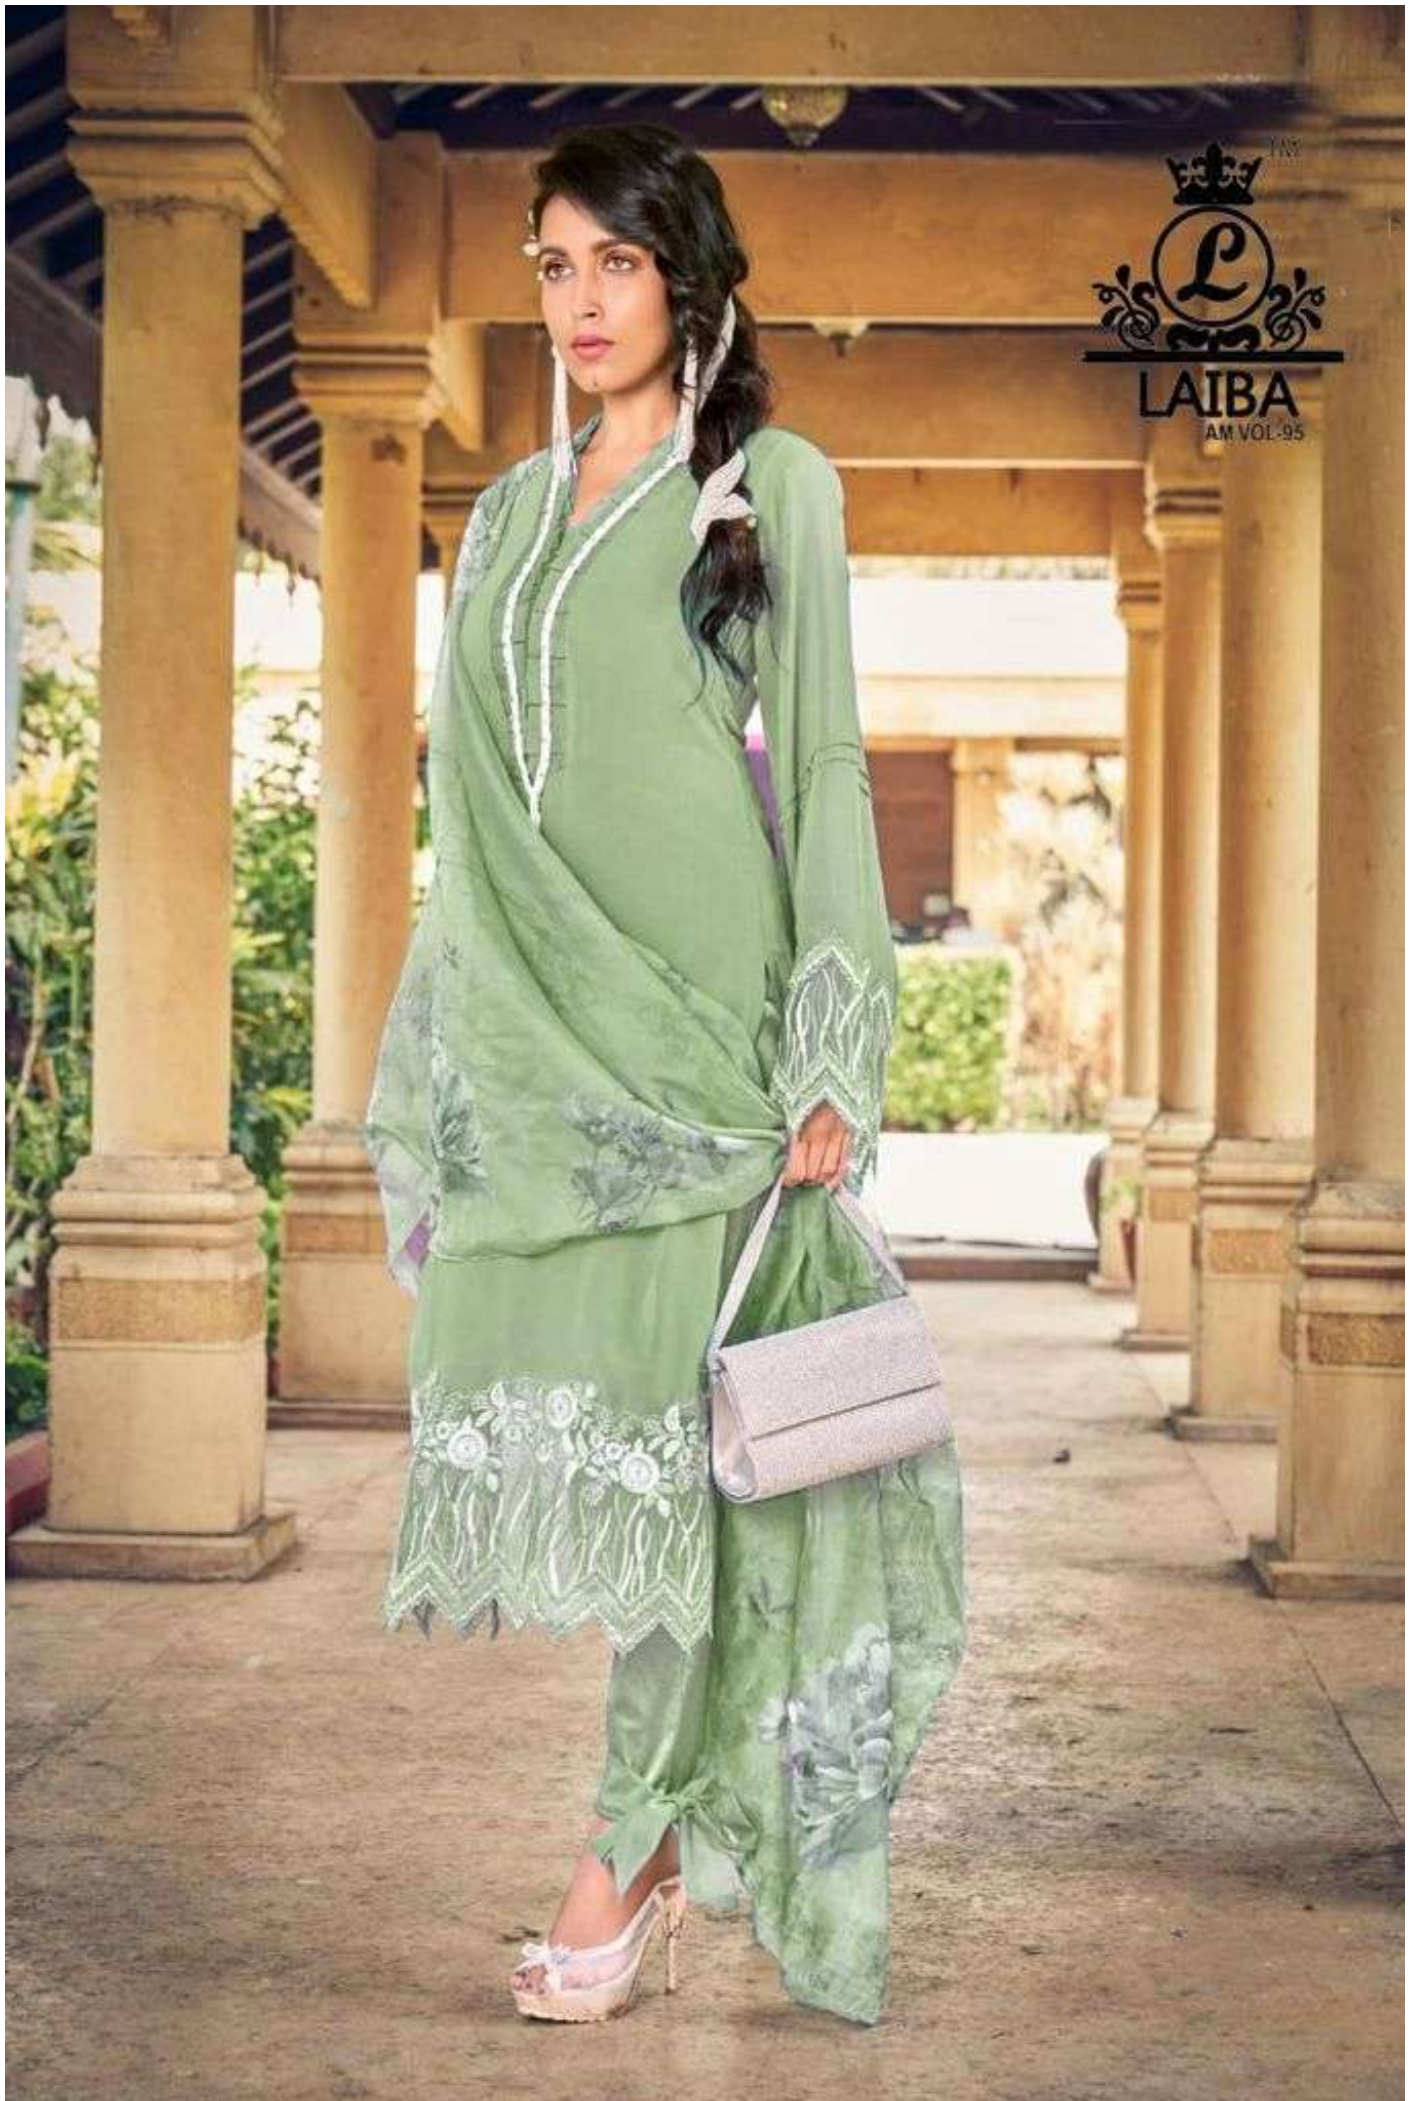

LAIBA
AM VOL. 95