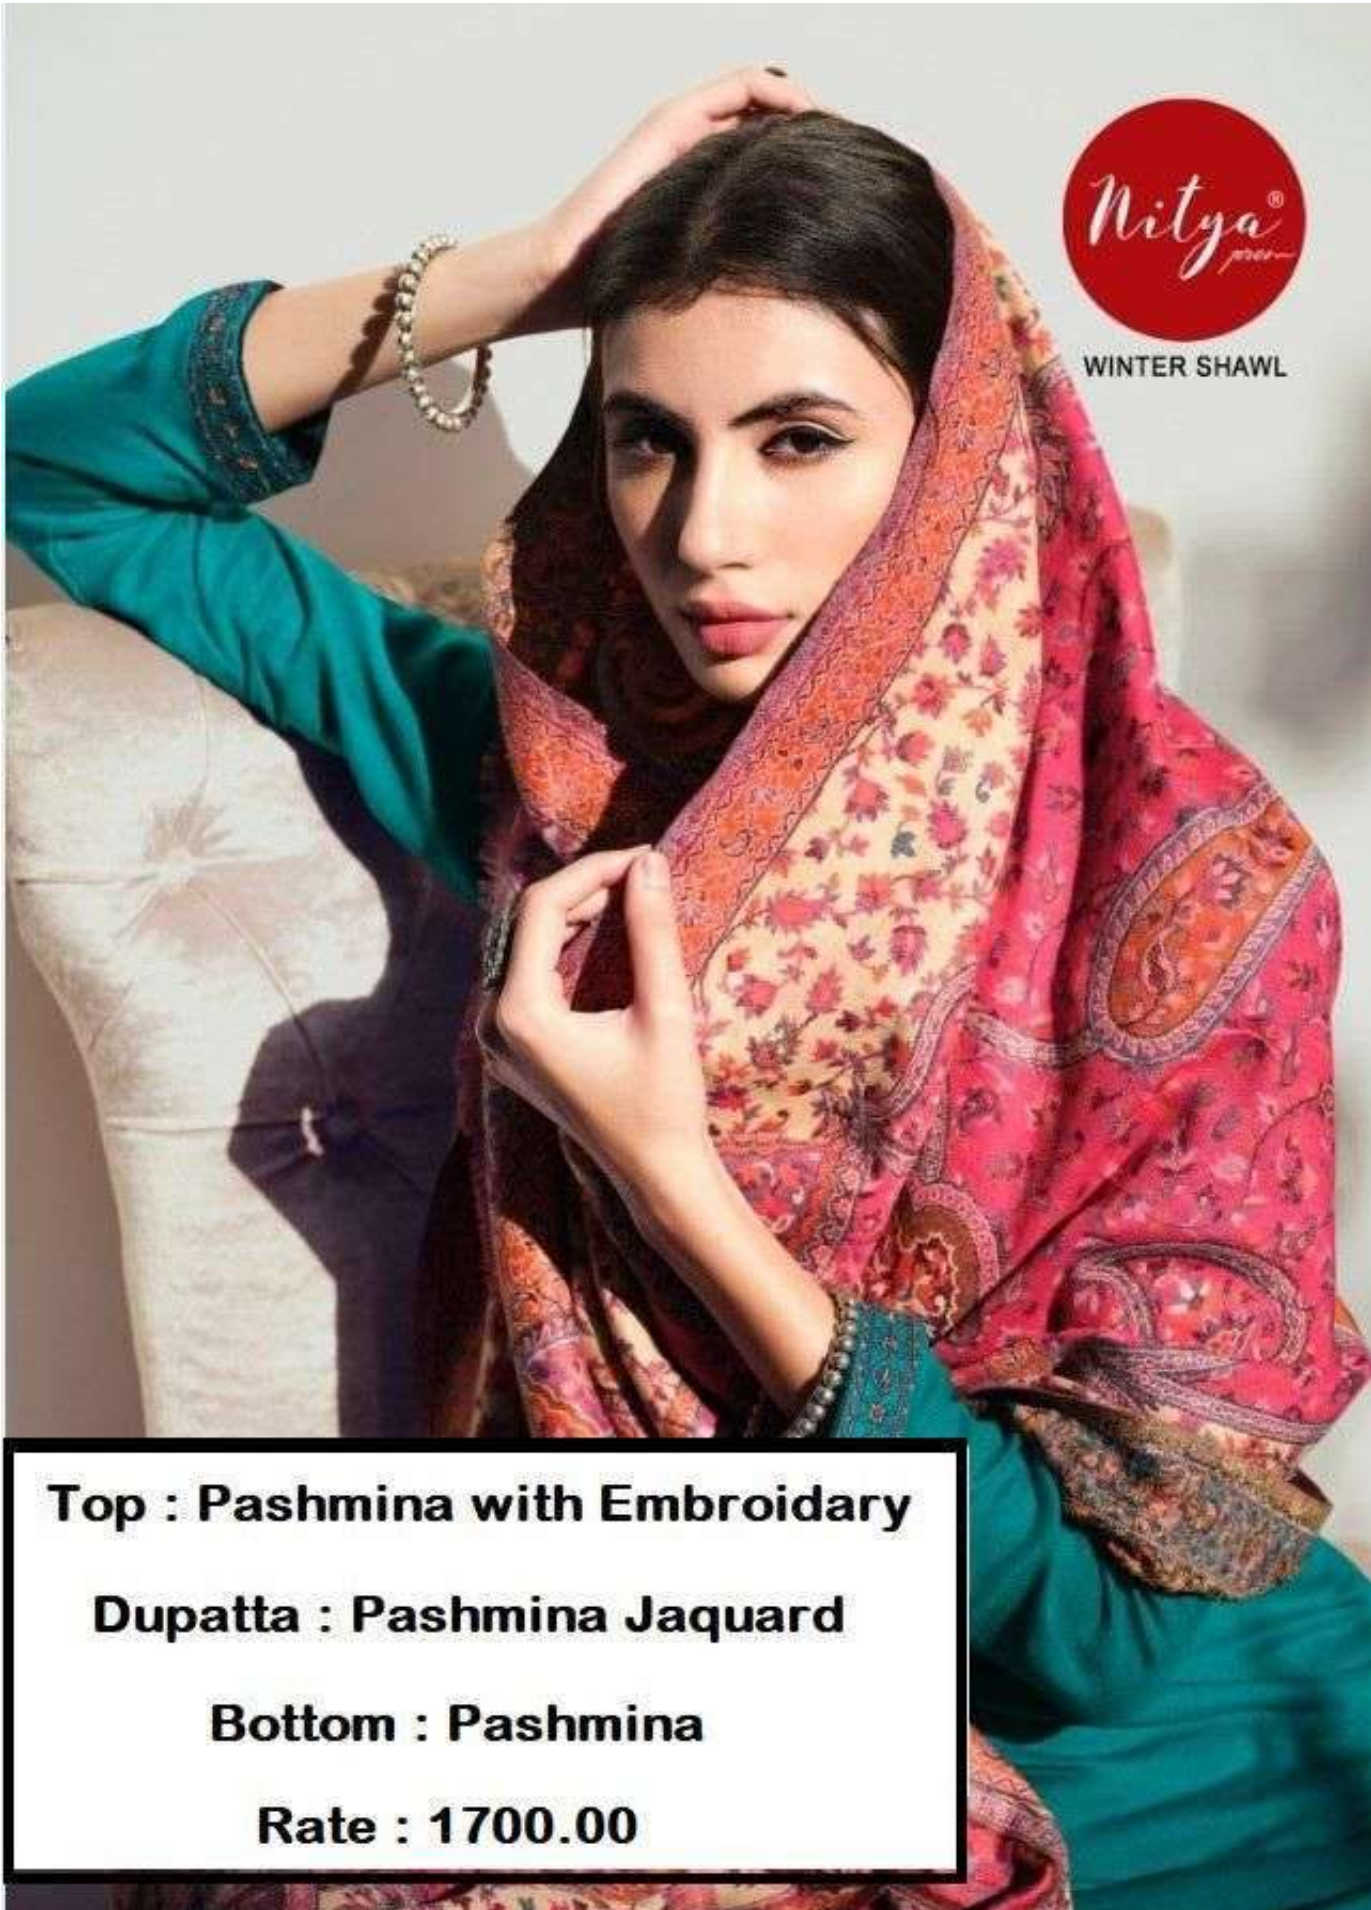

S-101

S-102

S-103

S-104

S-105

S-106

Top : Pashmina with Embroidary

Dupatta : Pashmina Jaquard

Bottom : Pashmina

Rate : 1700.00