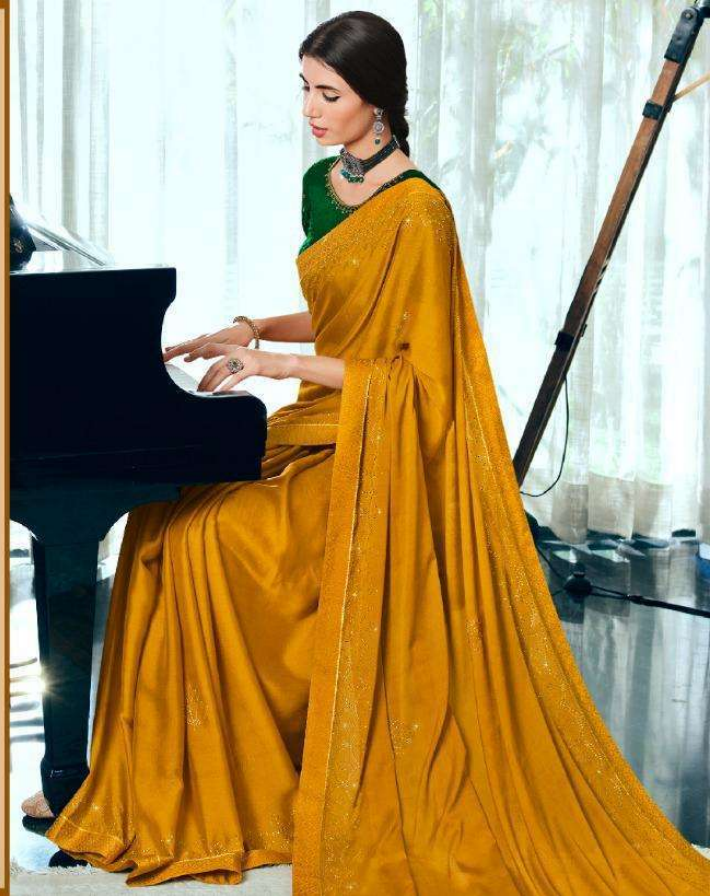

SAREE  
GEORGETTE WITH FOIL PRINT

BLOUSE  
GEORGETTE WITH FOIL PRINT

HSN CODE-54075230

24271

24272

24273

24277

24278