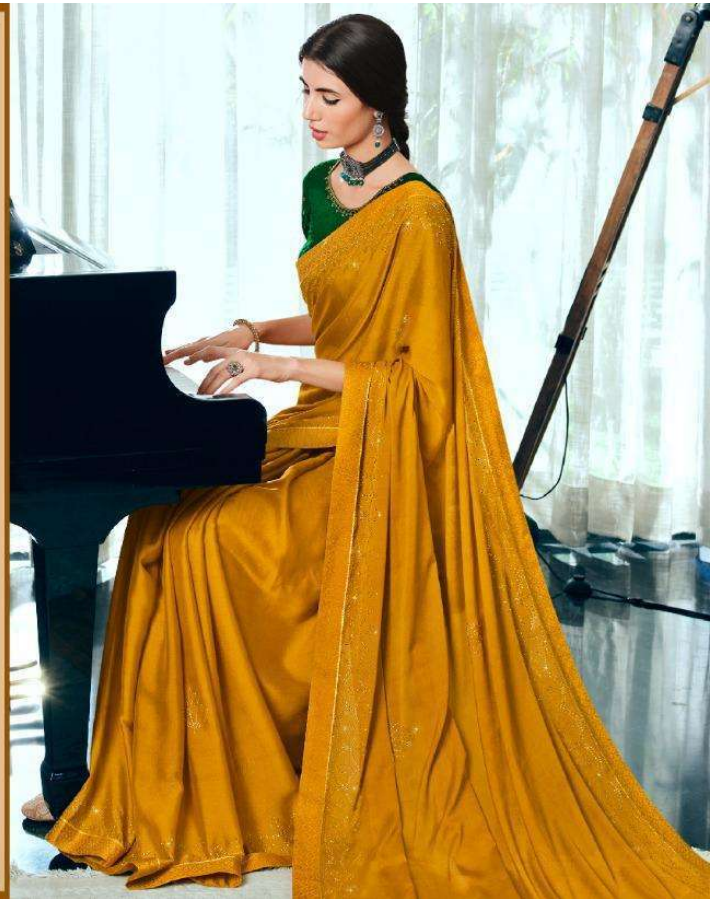

SAREE  
GEORGETTE WITH FOIL PRINT

BLOUSE  
GEORGETTE WITH FOIL PRINT

HSN CODE-54075230

24271

24272

24273

24277

24278