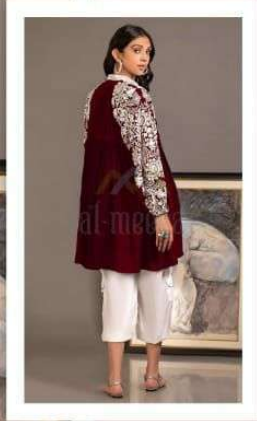

al-meera

al-meera

al-meera

al-meera

al-meera

CARE INSTRUCTIONS

DRY CLEAN RECOMMENDED
DO NOT USE ANY TYPE OF BLEACH OR
STAIN REMOVING CHEMICALS
WASH & SOAK COLORED & WHITE FABRICS SEPARATELY
DO NOT OVER EXPOSE DAMP FABRIC TO STRONG SUNLIGHT
IRON AT MODERATE TEMPERATURE