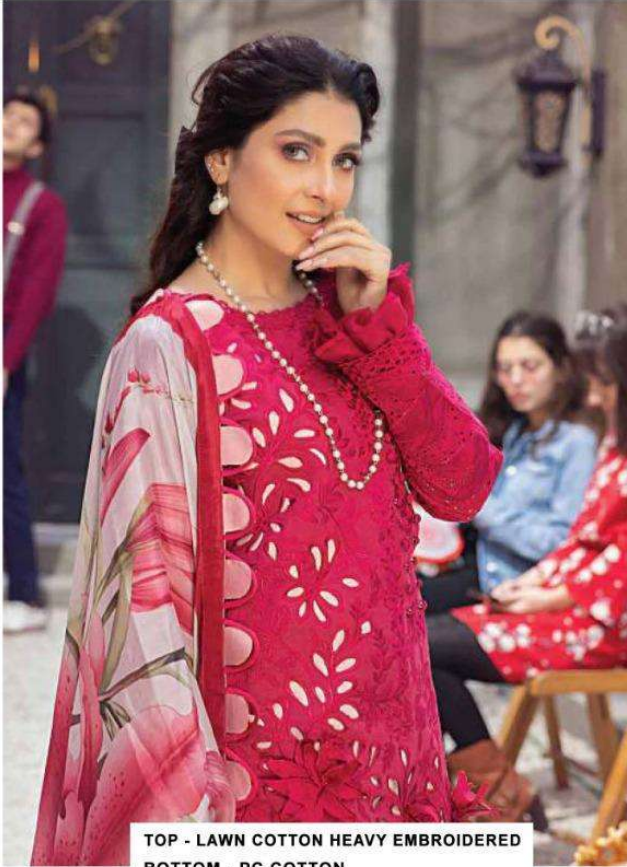

ZARQASH[®]
A BRAND BY 

MushQ

ZARQASH[®]
A BRAND BY *ICONS*

MushQ

TOP - LAWN COTTON HEAVY EMBROIDERED
BOTTOM - PC COTTON
DUPATTA - CHIFFON DIGITAL PRINTED

TOP - LAWN COTTON HEAVY EMBROIDERED
BOTTOM - PC COTTON
DUPATTA - CHIFFON DIGITAL PRINTED

TOP - LAWN COTTON HEAVY EMBROIDERED
BOTTOM - PC COTTON
DUPATTA - CHIFFON DIGITAL PRINTED

TOP - LAWN COTTON HEAVY EMBROIDERED
BOTTOM - PC COTTON
DUPATTA - CHIFFON DIGITAL PRINTED

MushQ

ZARQASHTM
A BRAND BY HIZOON