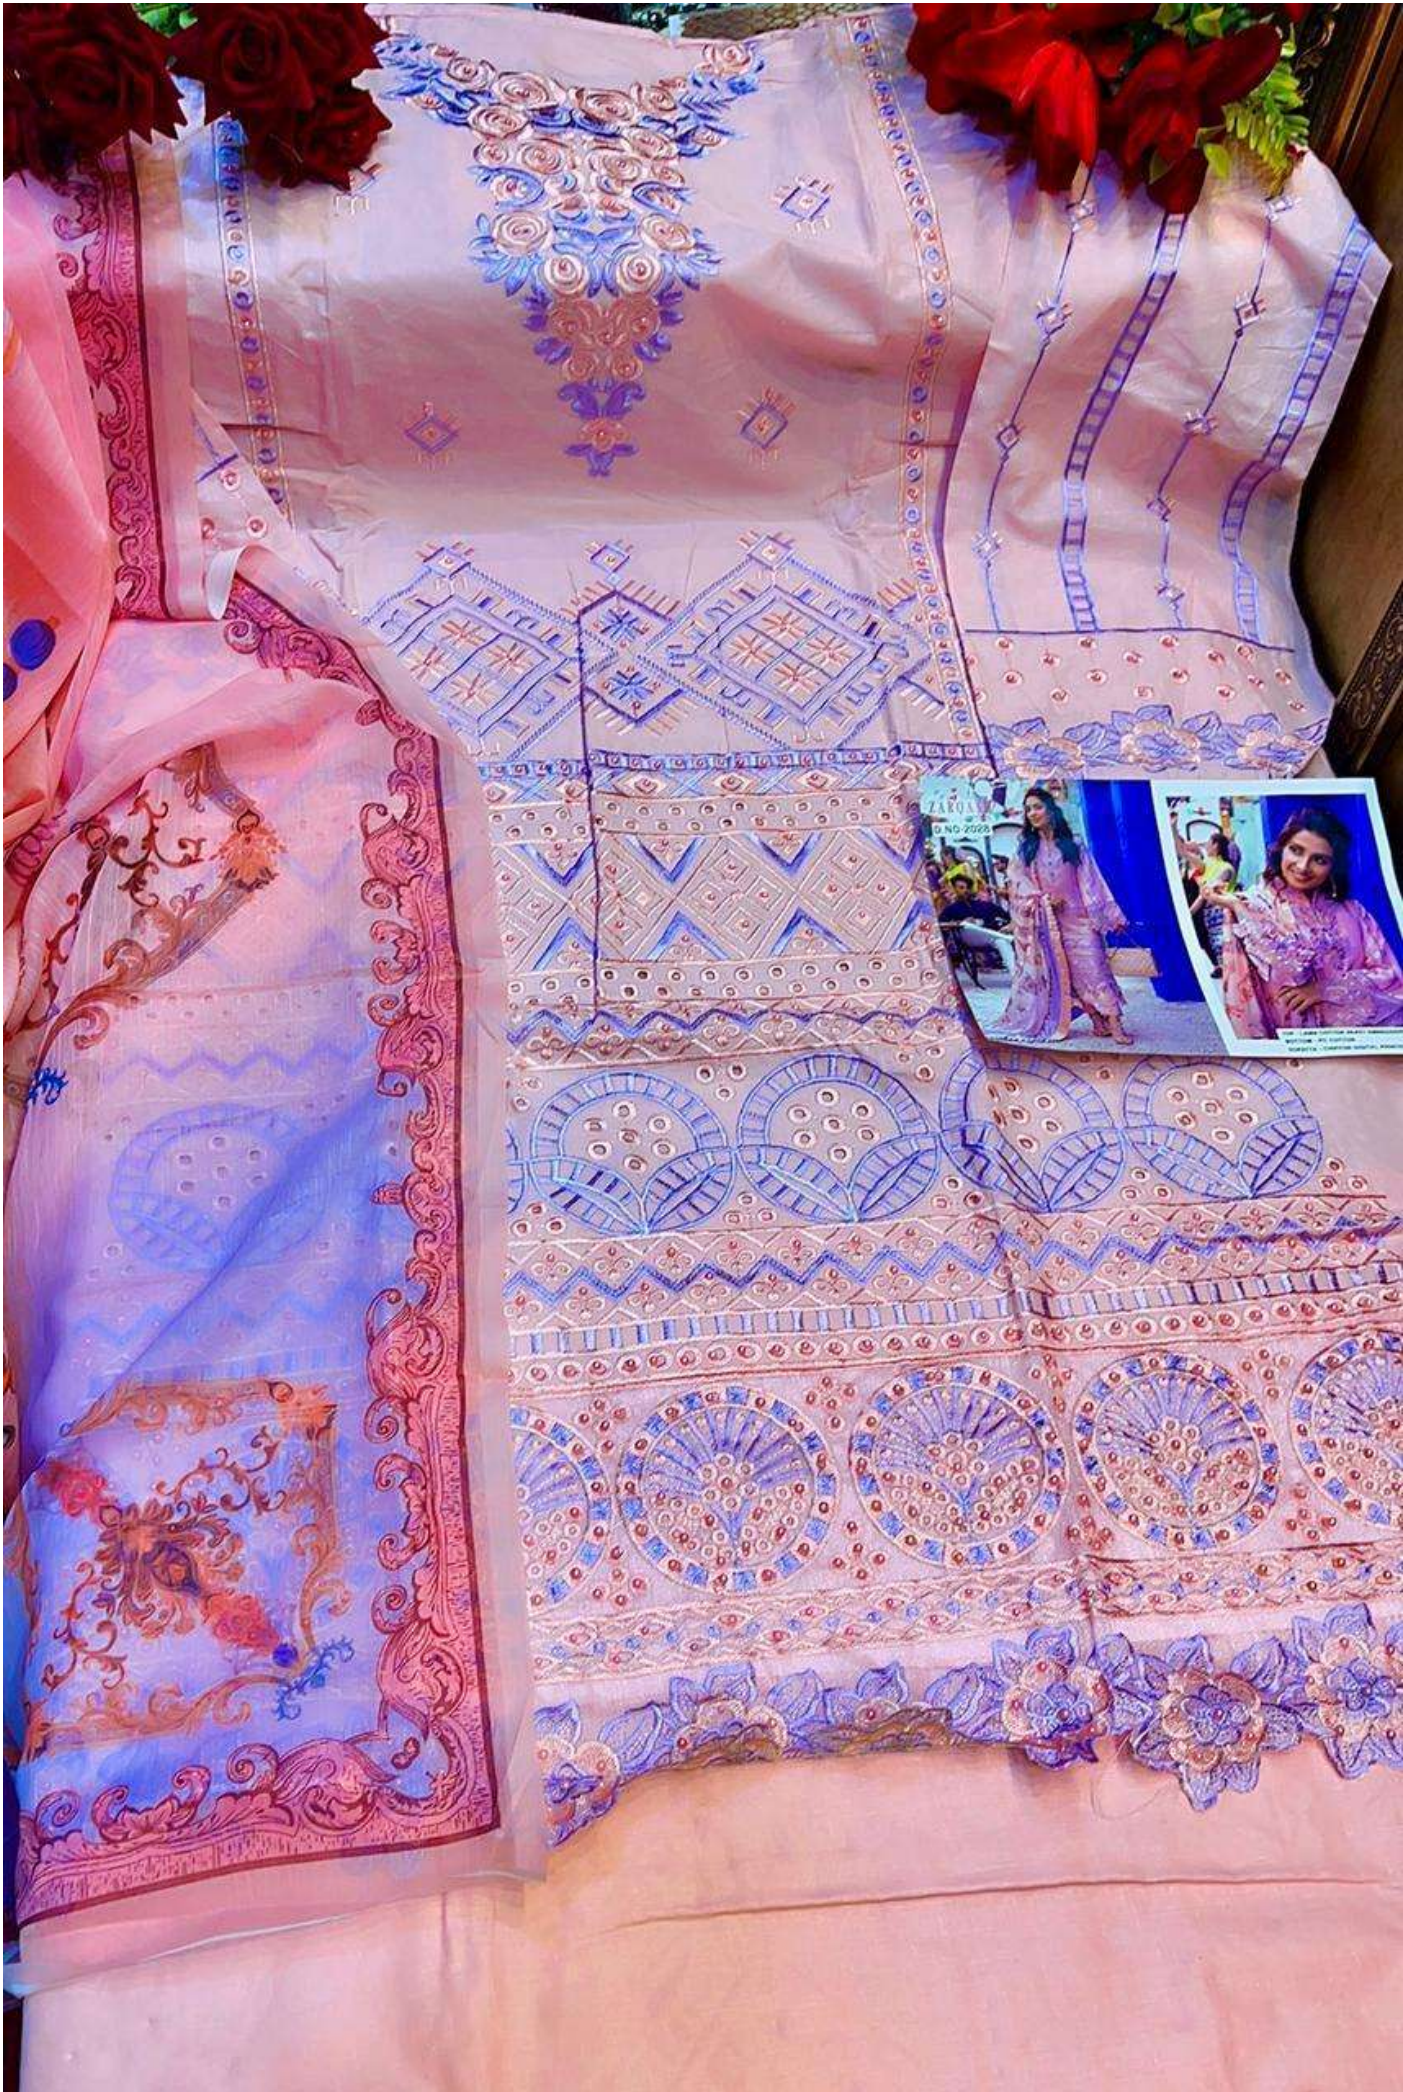

ZARQASH<sup>®</sup>  
A BRAND BY 

MushQ

ZARQASH<sup>®</sup>  
A BRAND BY 

MushQ

TOP - LAWN COTTON HEAVY EMBROIDERED  
BOTTOM - PC COTTON  
DUPATTA - CHIFFON DIGITAL PRINTED

**TOP - LAWN COTTON HEAVY EMBROIDERED**  
**BOTTOM - PC COTTON**  
**DUPATTA - CHIFFON DIGITAL PRINTED**

**TOP - LAWN COTTON HEAVY EMBROIDERED**  
**BOTTOM - PC COTTON**  
**DUPATTA - CHIFFON DIGITAL PRINTED**

**TOP - LAWN COTTON HEAVY EMBROIDERED**  
**BOTTOM - PC COTTON**  
**DUPATTA - CHIFFON DIGITAL PRINTED**