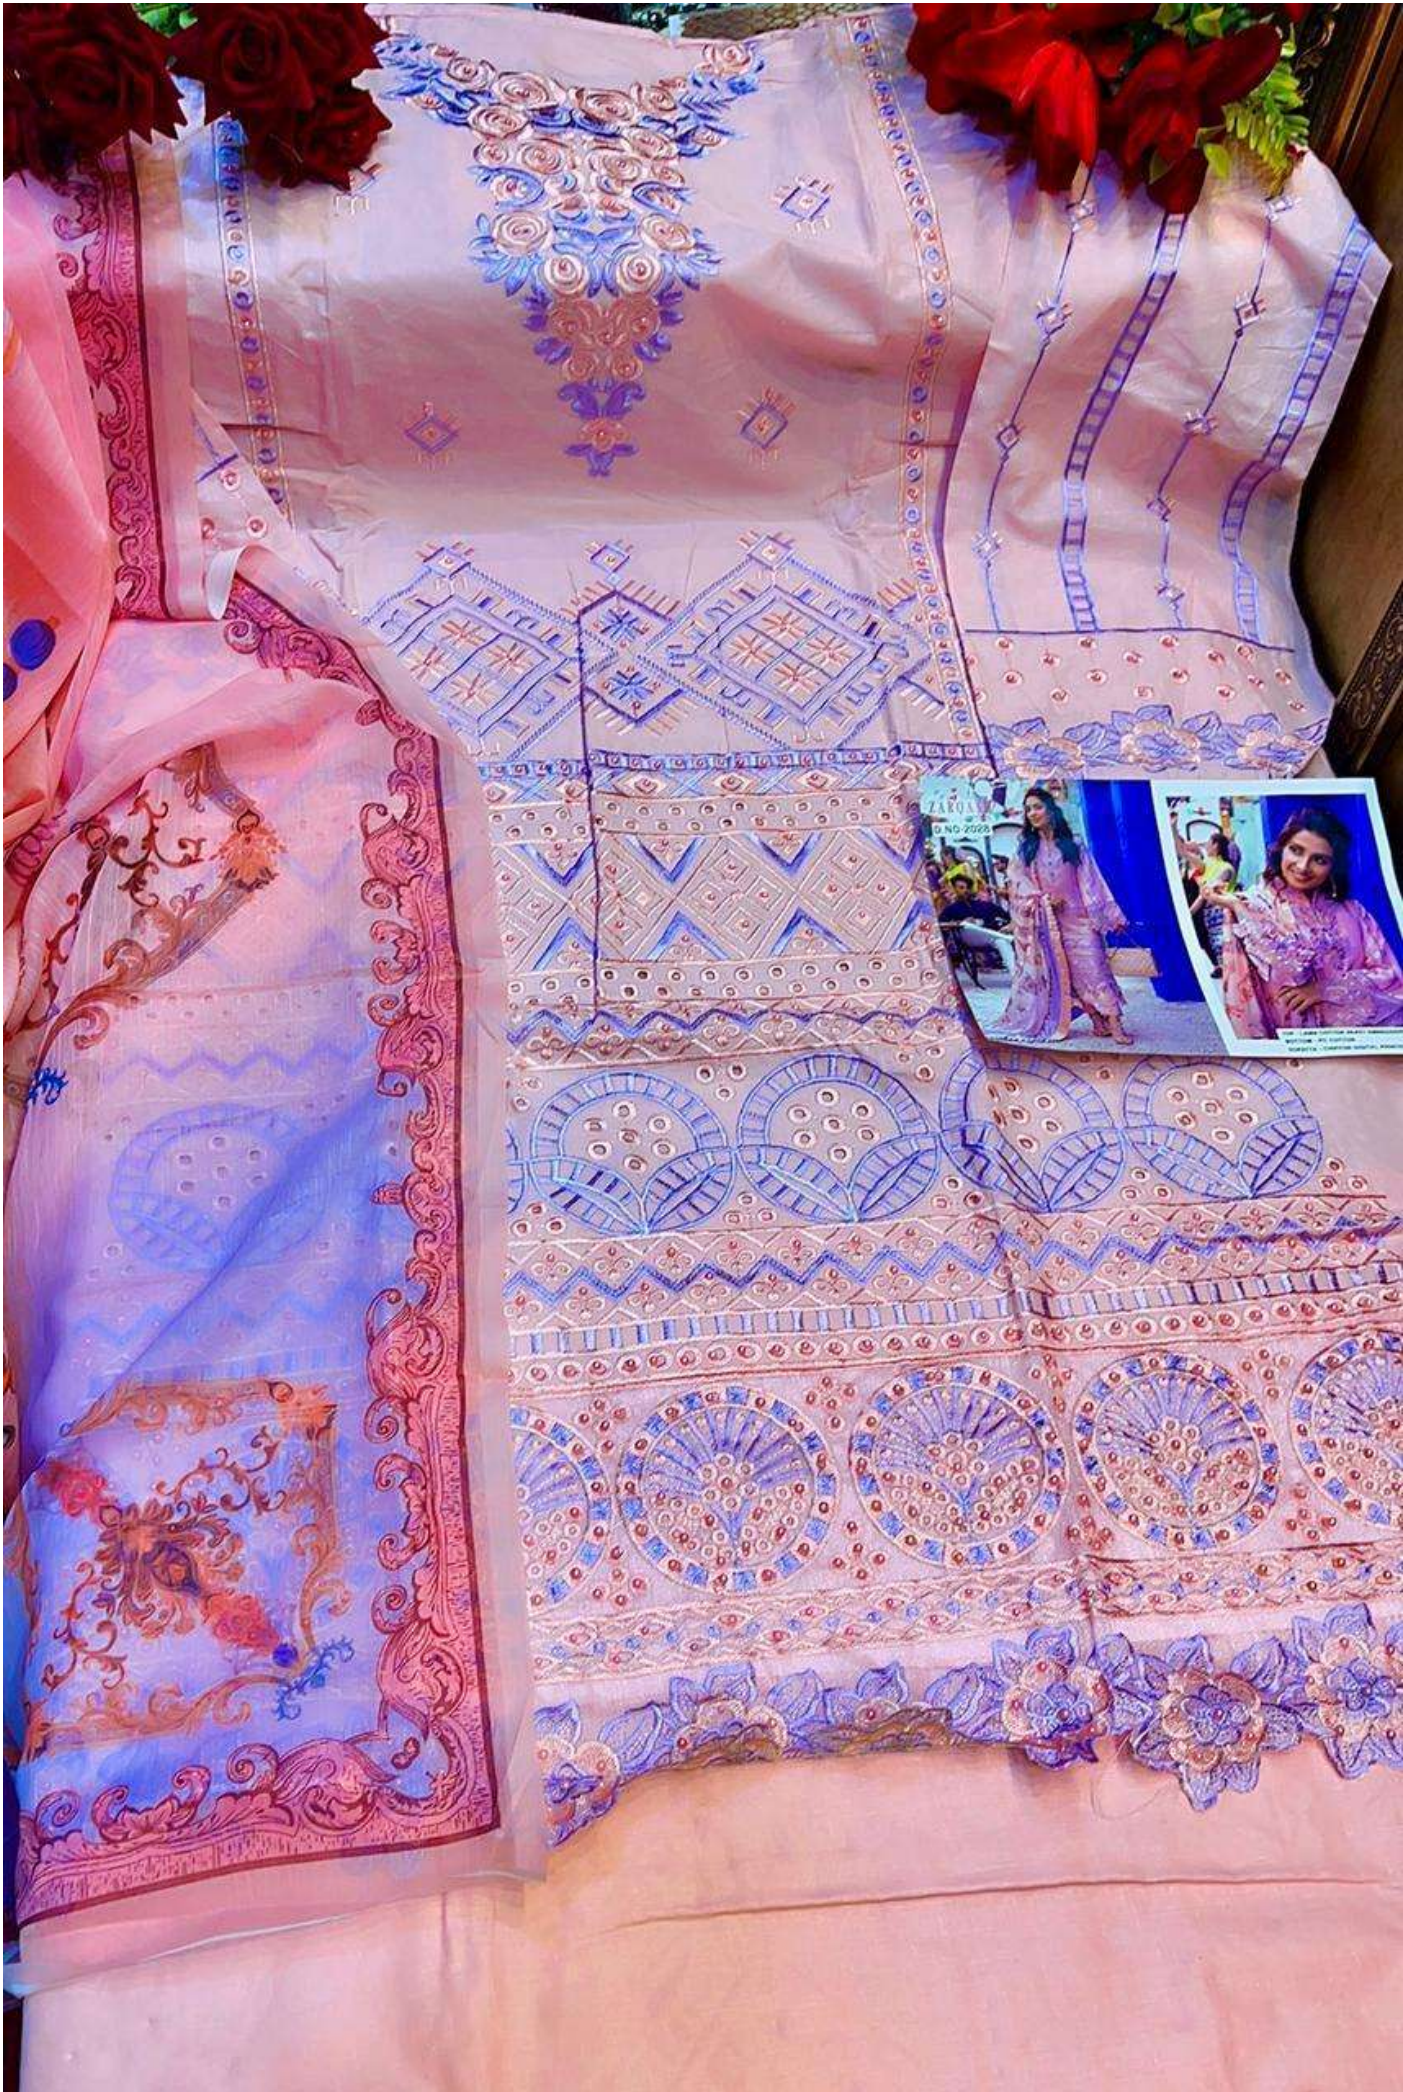

ZARQASH[®]
A BRAND BY 

MushQ

ZARQASH[®]
A BRAND BY 

MushQ

TOP - LAWN COTTON HEAVY EMBROIDERED
BOTTOM - PC COTTON
DUPATTA - CHIFFON DIGITAL PRINTED

TOP - LAWN COTTON HEAVY EMBROIDERED
BOTTOM - PC COTTON
DUPATTA - CHIFFON DIGITAL PRINTED

TOP - LAWN COTTON HEAVY EMBROIDERED
BOTTOM - PC COTTON
DUPATTA - CHIFFON DIGITAL PRINTED

TOP - LAWN COTTON HEAVY EMBROIDERED
BOTTOM - PC COTTON
DUPATTA - CHIFFON DIGITAL PRINTED

MushQ

ZARQASHTM
A BRAND BY HIZOON