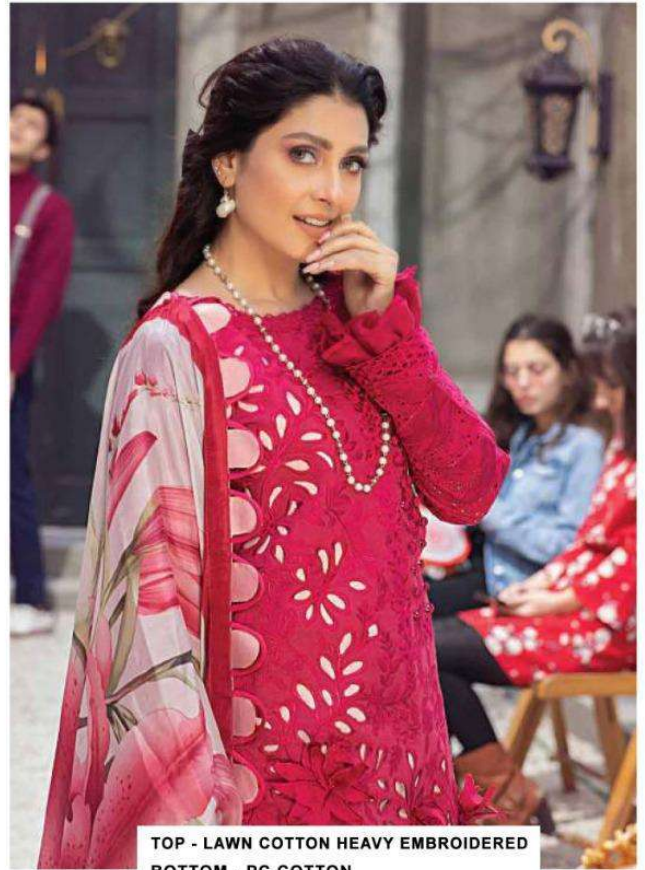

ZARQASH[®]
A BRAND BY 

MushQ

ZARQASH[®]
A BRAND BY 

MushQ

TOP - LAWN COTTON HEAVY EMBROIDERED
BOTTOM - PC COTTON
DUPATTA - CHIFFON DIGITAL PRINTED

TOP - LAWN COTTON HEAVY EMBROIDERED
BOTTOM - PC COTTON
DUPATTA - CHIFFON DIGITAL PRINTED

TOP - LAWN COTTON HEAVY EMBROIDERED
BOTTOM - PC COTTON
DUPATTA - CHIFFON DIGITAL PRINTED

TOP - LAWN COTTON HEAVY EMBROIDERED
BOTTOM - PC COTTON
DUPATTA - CHIFFON DIGITAL PRINTED

MushQ

ZARQASHTM
A BRAND BY HIZOON