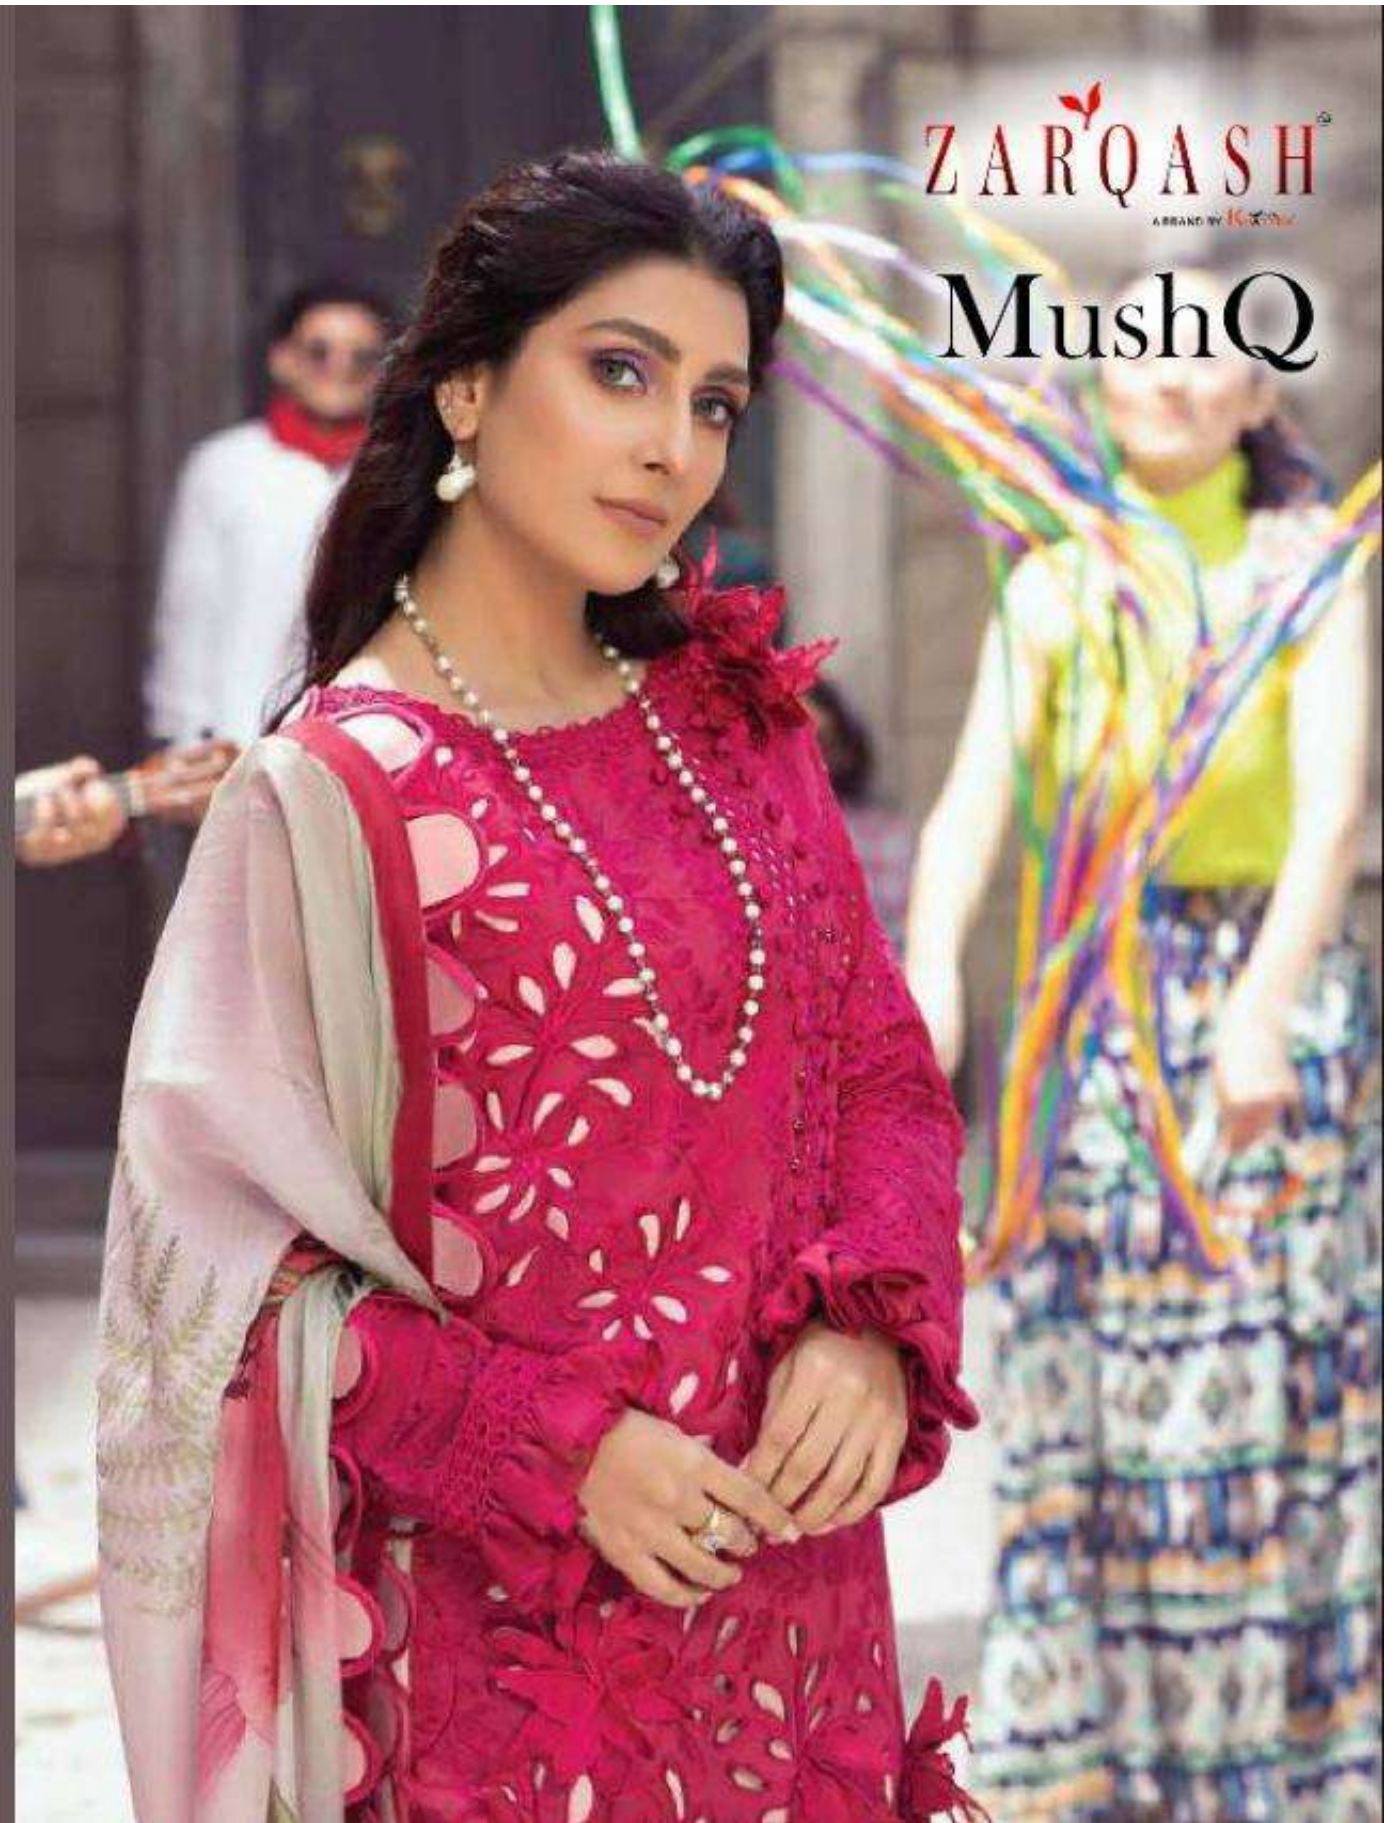

ZARQASH[®]
A BRAND BY 

MushQ

ZARQASH[®]
A BRAND BY *ICONS*

MushQ

TOP - LAWN COTTON HEAVY EMBROIDERED
BOTTOM - PC COTTON
DUPATTA - CHIFFON DIGITAL PRINTED

TOP - LAWN COTTON HEAVY EMBROIDERED
BOTTOM - PC COTTON
DUPATTA - CHIFFON DIGITAL PRINTED

TOP - LAWN COTTON HEAVY EMBROIDERED
BOTTOM - PC COTTON
DUPATTA - CHIFFON DIGITAL PRINTED

TOP - LAWN COTTON HEAVY EMBROIDERED
BOTTOM - PC COTTON
DUPATTA - CHIFFON DIGITAL PRINTED

MushQ

ZARQASHTM
A BRAND BY HIZOON