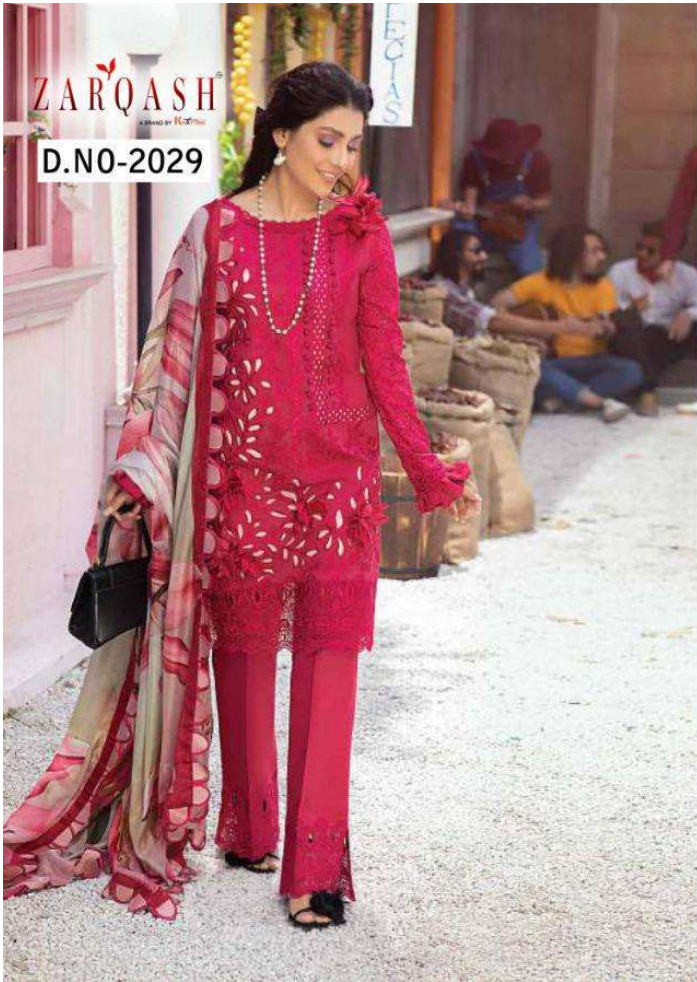

ZARQASH<sup>®</sup>  
A BRAND BY 

MushQ

ZARQASH<sup>®</sup>  
A BRAND BY 

MushQ

TOP - LAWN COTTON HEAVY EMBROIDERED  
BOTTOM - PC COTTON  
DUPATTA - CHIFFON DIGITAL PRINTED

**TOP - LAWN COTTON HEAVY EMBROIDERED**  
**BOTTOM - PC COTTON**  
**DUPATTA - CHIFFON DIGITAL PRINTED**

**TOP - LAWN COTTON HEAVY EMBROIDERED**  
**BOTTOM - PC COTTON**  
**DUPATTA - CHIFFON DIGITAL PRINTED**

**TOP - LAWN COTTON HEAVY EMBROIDERED**  
**BOTTOM - PC COTTON**  
**DUPATTA - CHIFFON DIGITAL PRINTED**