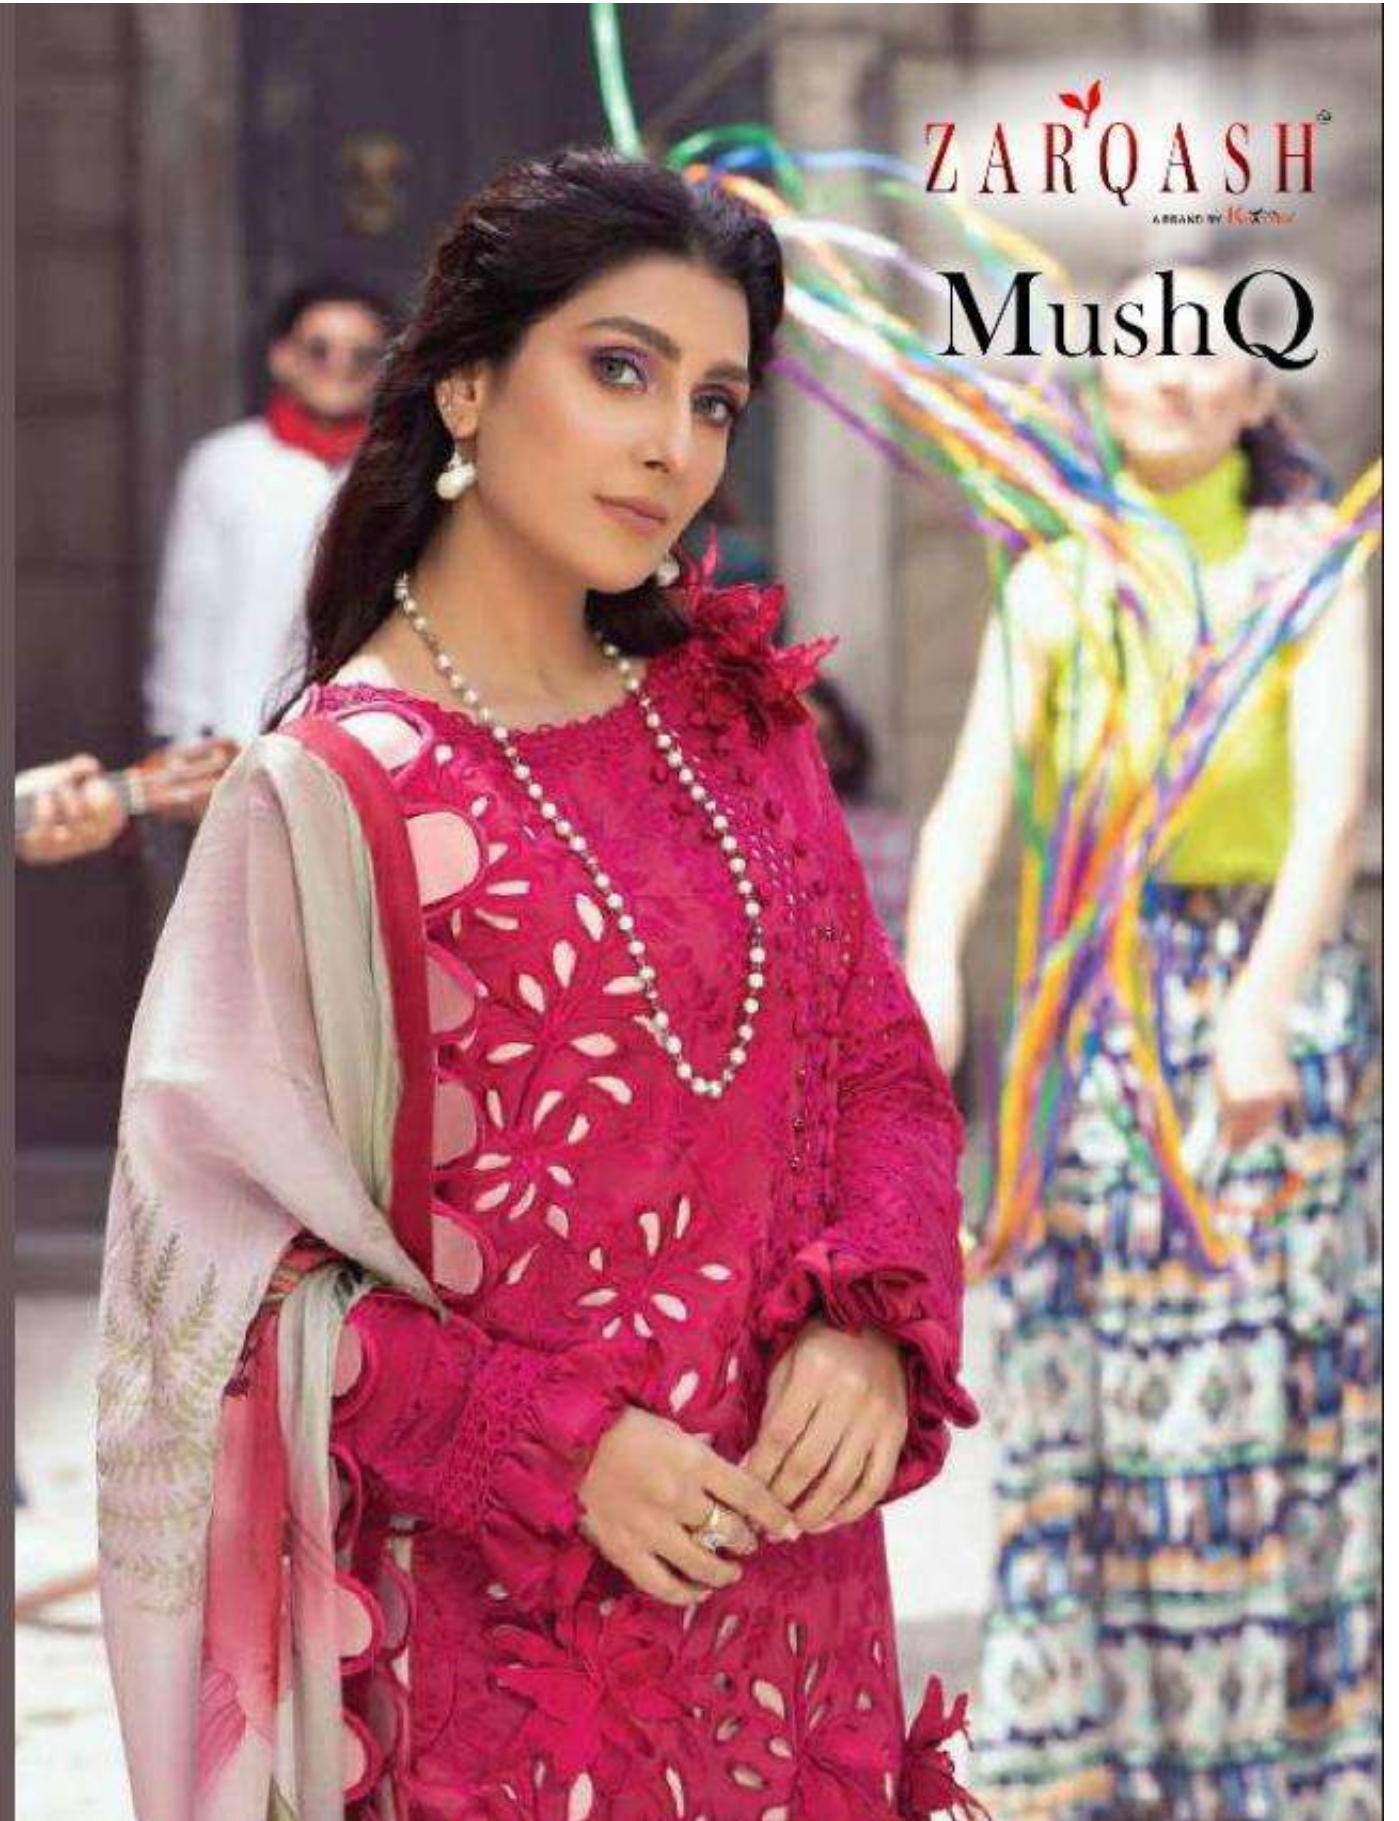

ZARQASH[®]
A BRAND BY 

MushQ

ZARQASH[®]
A BRAND BY 

MushQ

TOP - LAWN COTTON HEAVY EMBROIDERED
BOTTOM - PC COTTON
DUPATTA - CHIFFON DIGITAL PRINTED

TOP - LAWN COTTON HEAVY EMBROIDERED
BOTTOM - PC COTTON
DUPATTA - CHIFFON DIGITAL PRINTED

TOP - LAWN COTTON HEAVY EMBROIDERED
BOTTOM - PC COTTON
DUPATTA - CHIFFON DIGITAL PRINTED

TOP - LAWN COTTON HEAVY EMBROIDERED
BOTTOM - PC COTTON
DUPATTA - CHIFFON DIGITAL PRINTED

MushQ

ZARQASHTM
A BRAND BY HIZOON