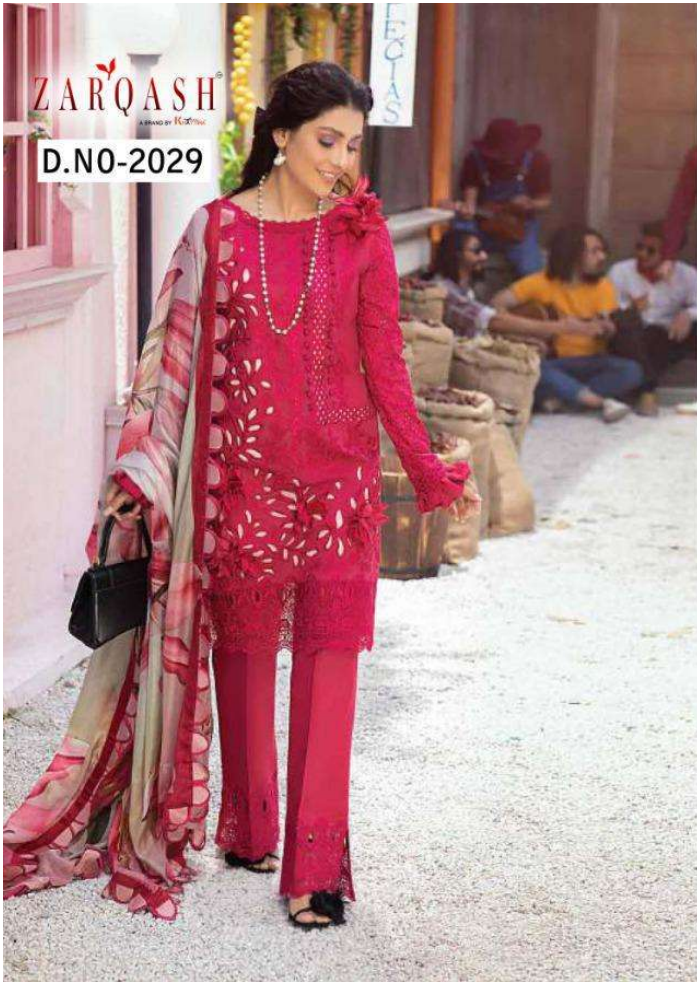

ZARQASH[®]
A BRAND BY 

MushQ

ZARQASH[®]
A BRAND BY *ICX*

MushQ

TOP - LAWN COTTON HEAVY EMBROIDERED
BOTTOM - PC COTTON
DUPATTA - CHIFFON DIGITAL PRINTED

TOP - LAWN COTTON HEAVY EMBROIDERED
BOTTOM - PC COTTON
DUPATTA - CHIFFON DIGITAL PRINTED

TOP - LAWN COTTON HEAVY EMBROIDERED
BOTTOM - PC COTTON
DUPATTA - CHIFFON DIGITAL PRINTED

TOP - LAWN COTTON HEAVY EMBROIDERED
BOTTOM - PC COTTON
DUPATTA - CHIFFON DIGITAL PRINTED

MushQ

ZARQASHTM
A BRAND BY HIZOON