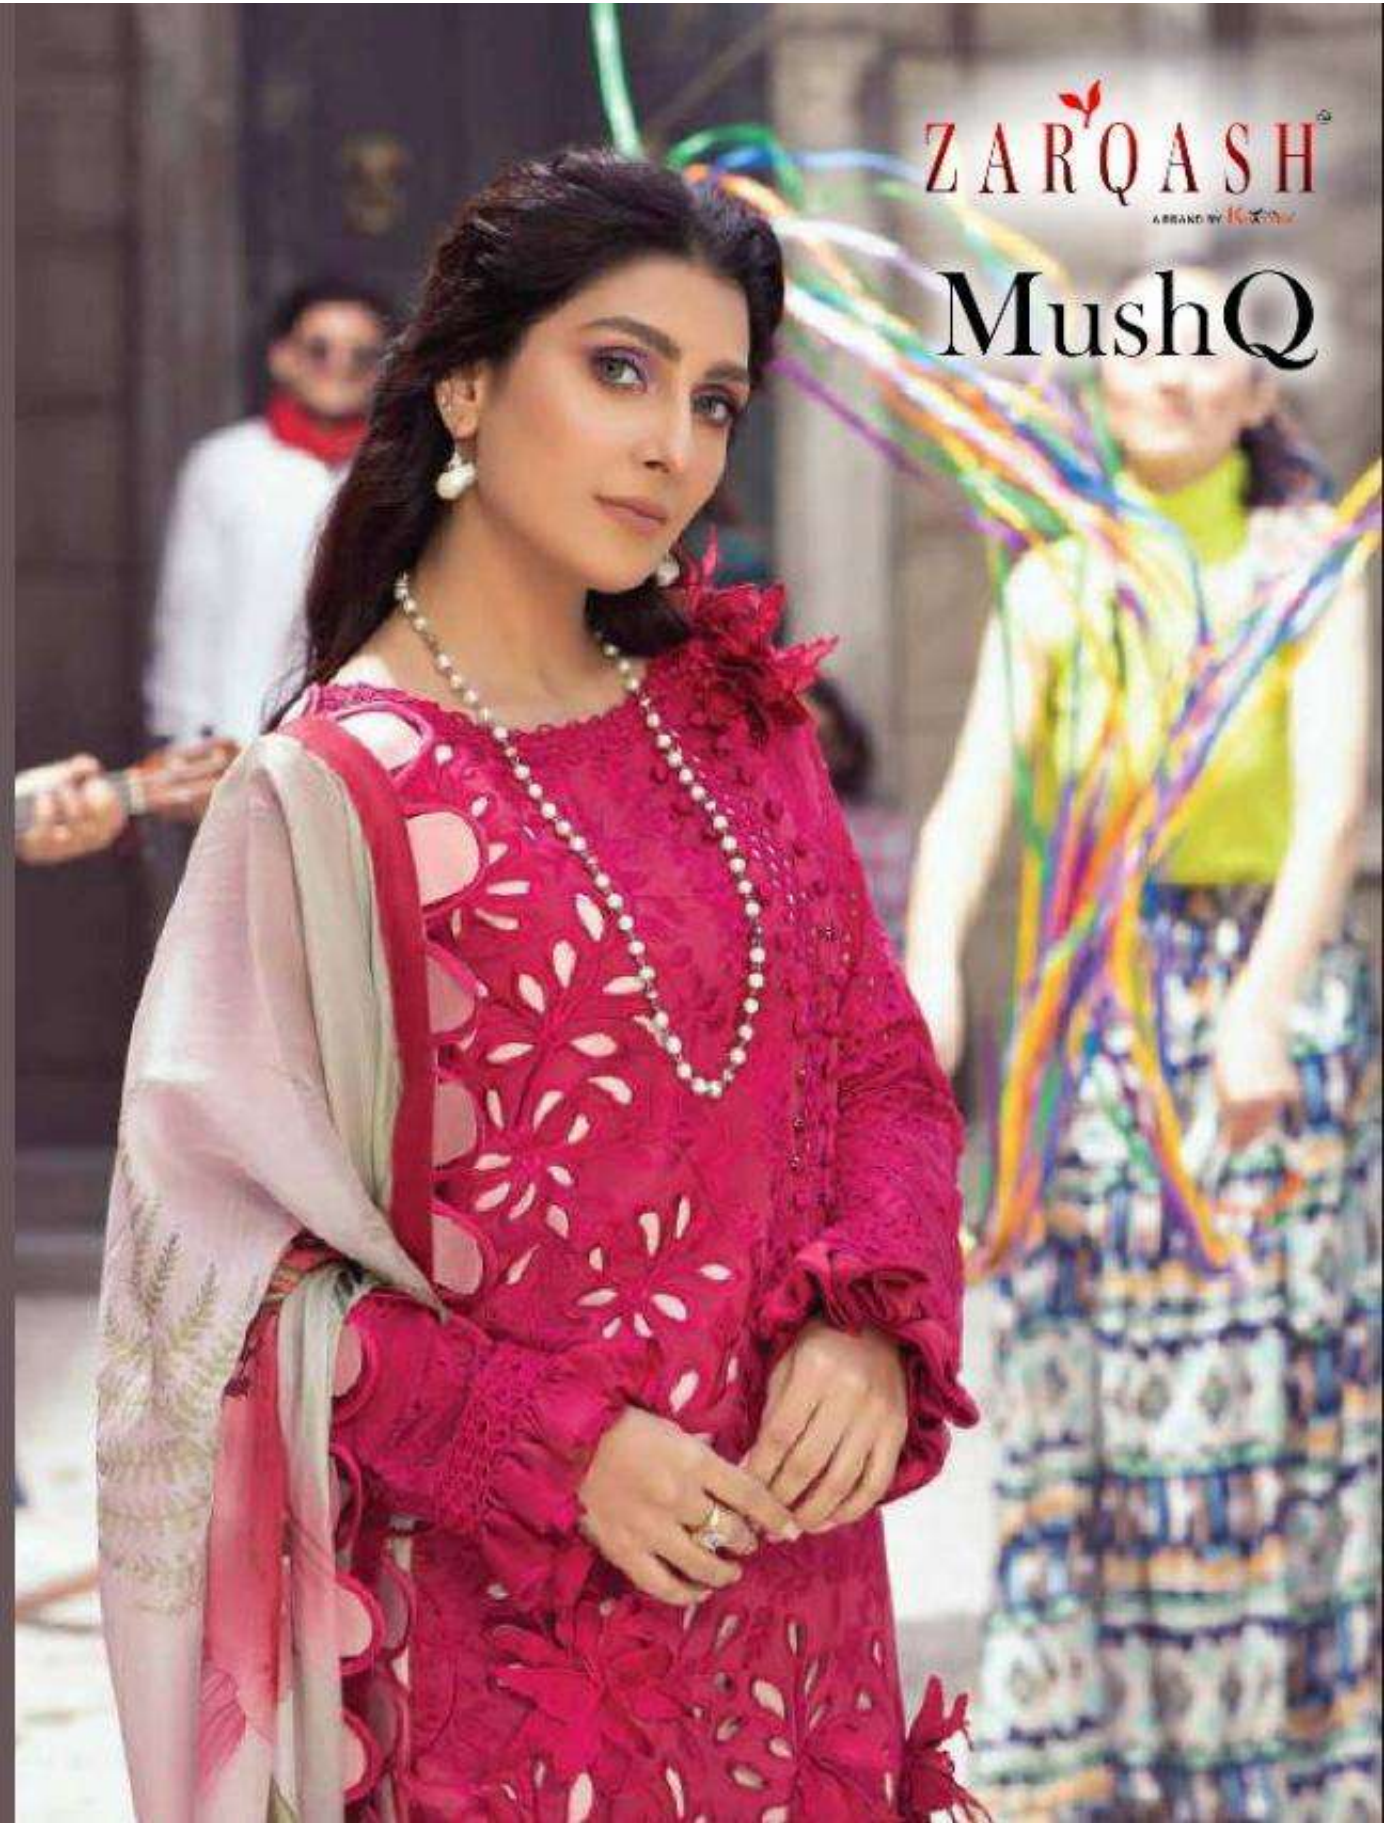

ZARQASH[®]
A BRAND BY 

MushQ

ZARQASH[®]
A BRAND BY *ICONS*

MushQ

TOP - LAWN COTTON HEAVY EMBROIDERED
BOTTOM - PC COTTON
DUPATTA - CHIFFON DIGITAL PRINTED

TOP - LAWN COTTON HEAVY EMBROIDERED
BOTTOM - PC COTTON
DUPATTA - CHIFFON DIGITAL PRINTED

TOP - LAWN COTTON HEAVY EMBROIDERED
BOTTOM - PC COTTON
DUPATTA - CHIFFON DIGITAL PRINTED

TOP - LAWN COTTON HEAVY EMBROIDERED
BOTTOM - PC COTTON
DUPATTA - CHIFFON DIGITAL PRINTED

MushQ

ZARQASHTM
A BRAND BY HIZOON