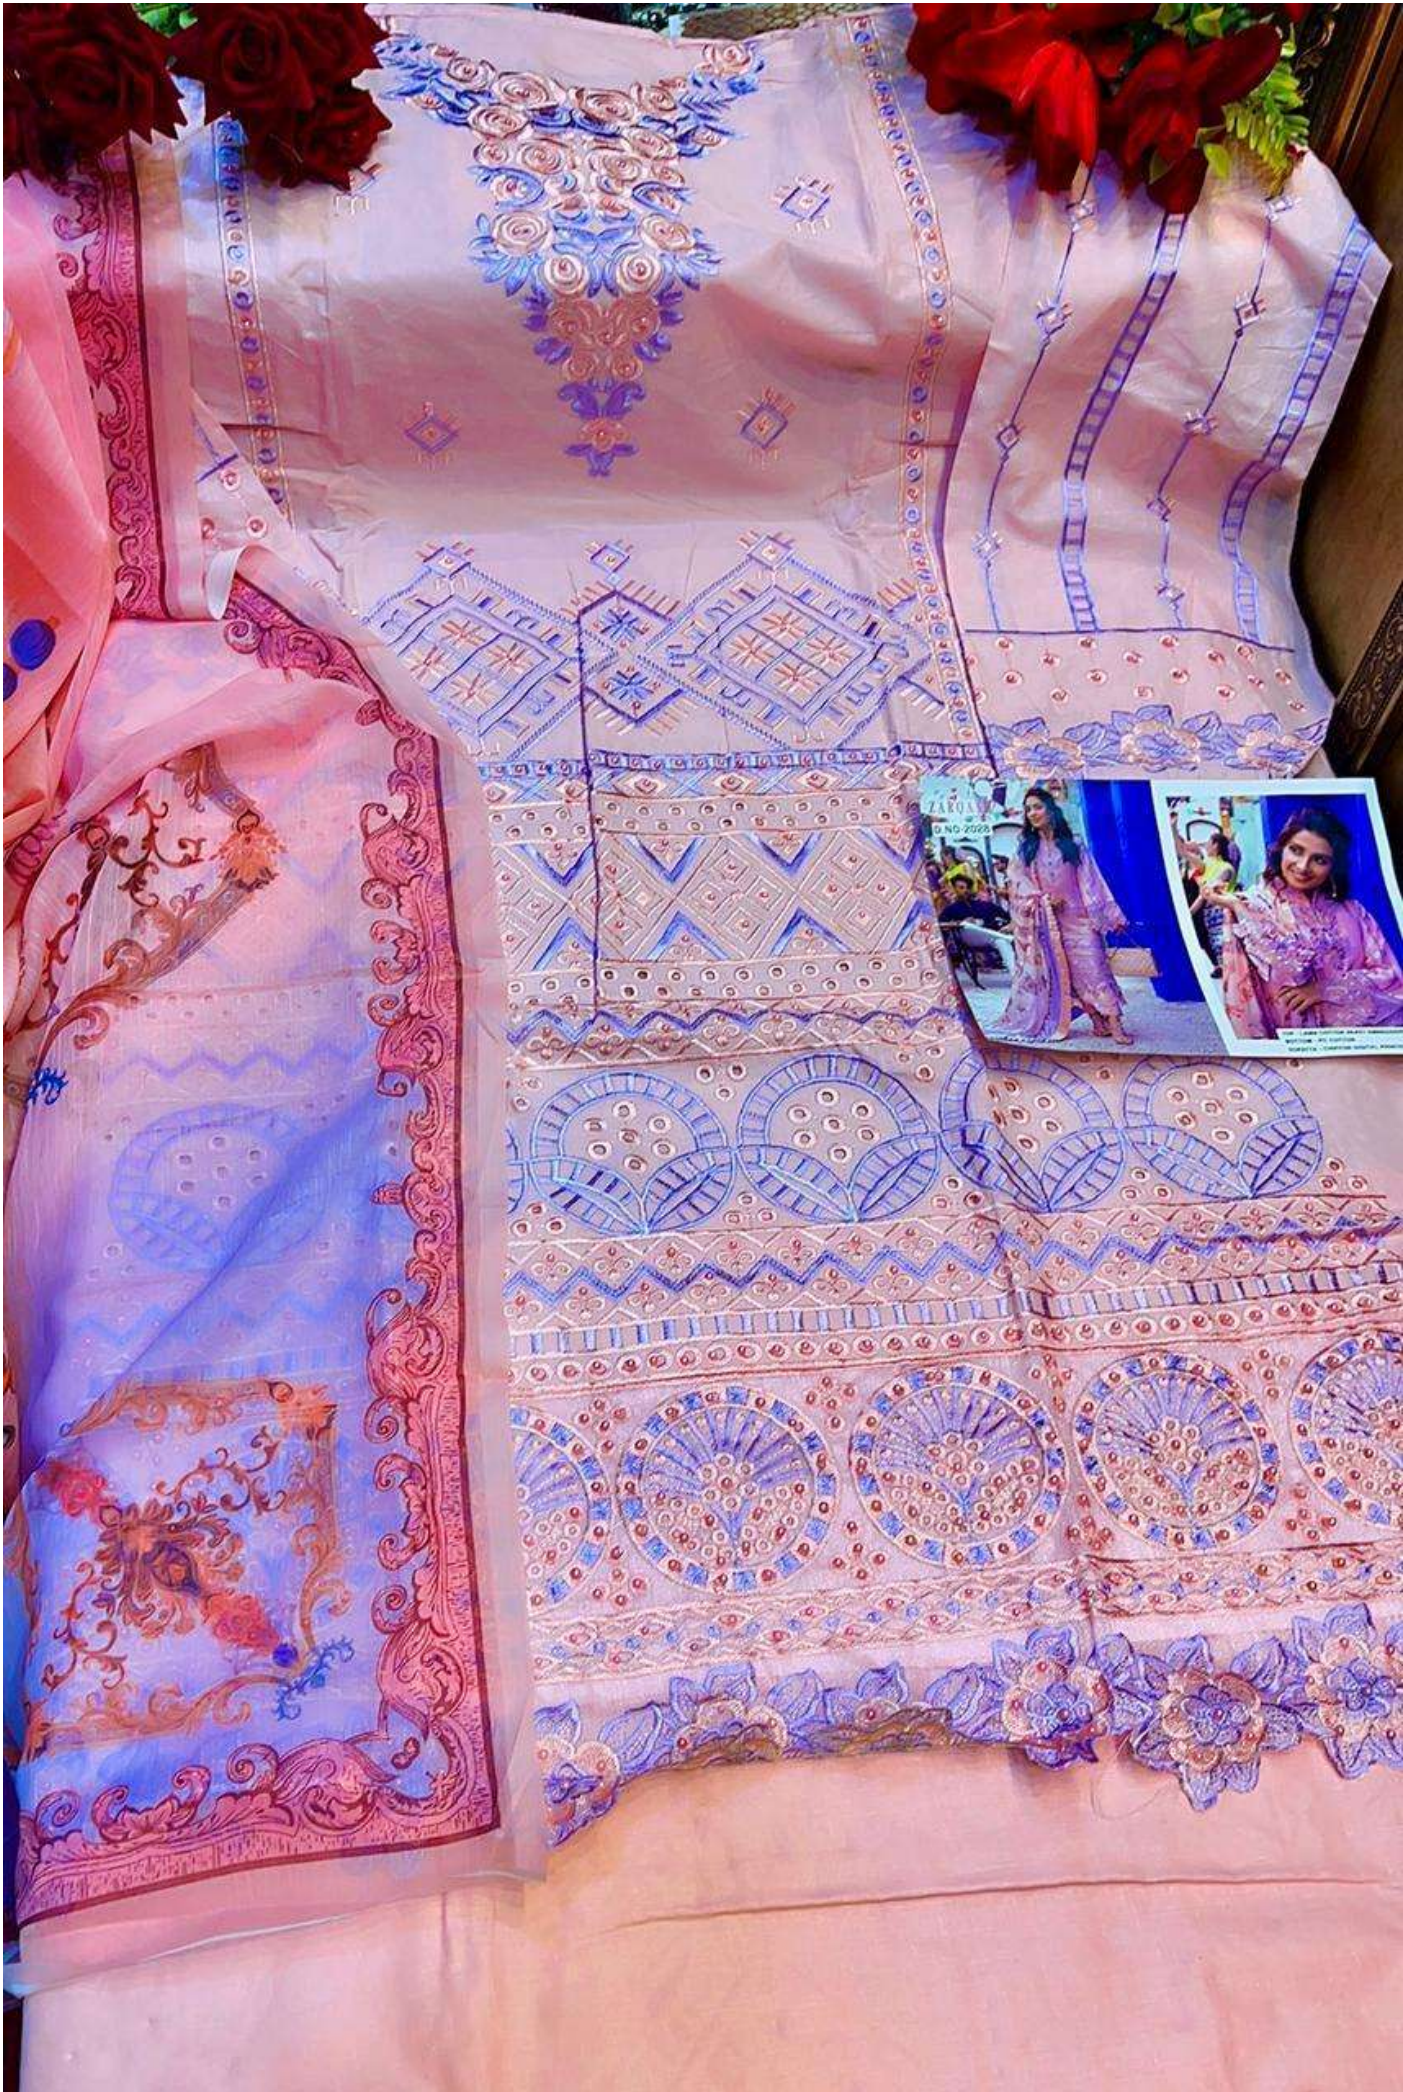

ZARQASH[®]
A BRAND BY 

MushQ

ZARQASH[®]
A BRAND BY *ICX*

MushQ

TOP - LAWN COTTON HEAVY EMBROIDERED
BOTTOM - PC COTTON
DUPATTA - CHIFFON DIGITAL PRINTED

TOP - LAWN COTTON HEAVY EMBROIDERED
BOTTOM - PC COTTON
DUPATTA - CHIFFON DIGITAL PRINTED

TOP - LAWN COTTON HEAVY EMBROIDERED
BOTTOM - PC COTTON
DUPATTA - CHIFFON DIGITAL PRINTED

TOP - LAWN COTTON HEAVY EMBROIDERED
BOTTOM - PC COTTON
DUPATTA - CHIFFON DIGITAL PRINTED

MushQ

ZARQASHTM
A BRAND BY HIZOON