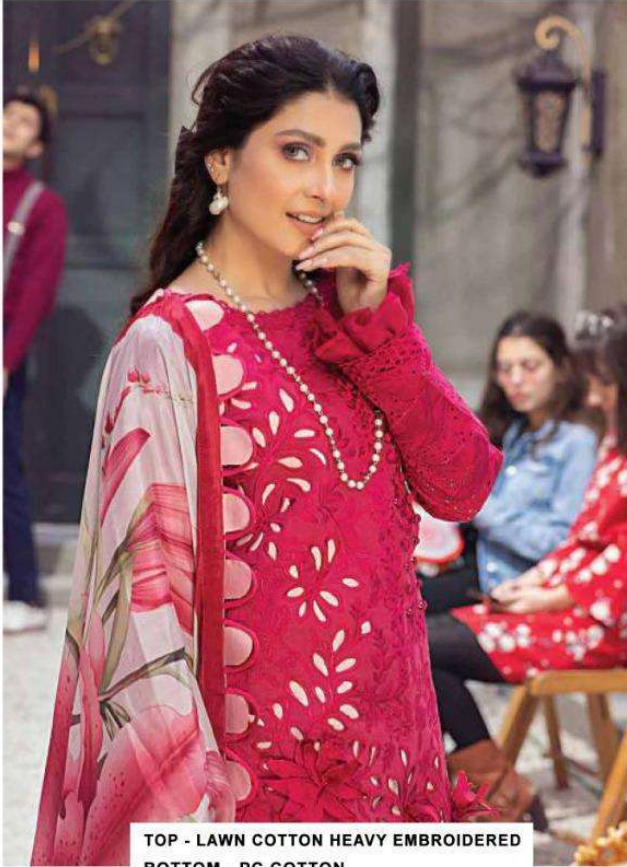

ZARQASH[®]
A BRAND BY 

MushQ

ZARQASH[®]
A BRAND BY *ICX*

MushQ

TOP - LAWN COTTON HEAVY EMBROIDERED
BOTTOM - PC COTTON
DUPATTA - CHIFFON DIGITAL PRINTED

TOP - LAWN COTTON HEAVY EMBROIDERED
BOTTOM - PC COTTON
DUPATTA - CHIFFON DIGITAL PRINTED

TOP - LAWN COTTON HEAVY EMBROIDERED
BOTTOM - PC COTTON
DUPATTA - CHIFFON DIGITAL PRINTED

TOP - LAWN COTTON HEAVY EMBROIDERED
BOTTOM - PC COTTON
DUPATTA - CHIFFON DIGITAL PRINTED

MushQ

ZARQASHTM
A BRAND BY HIZOON