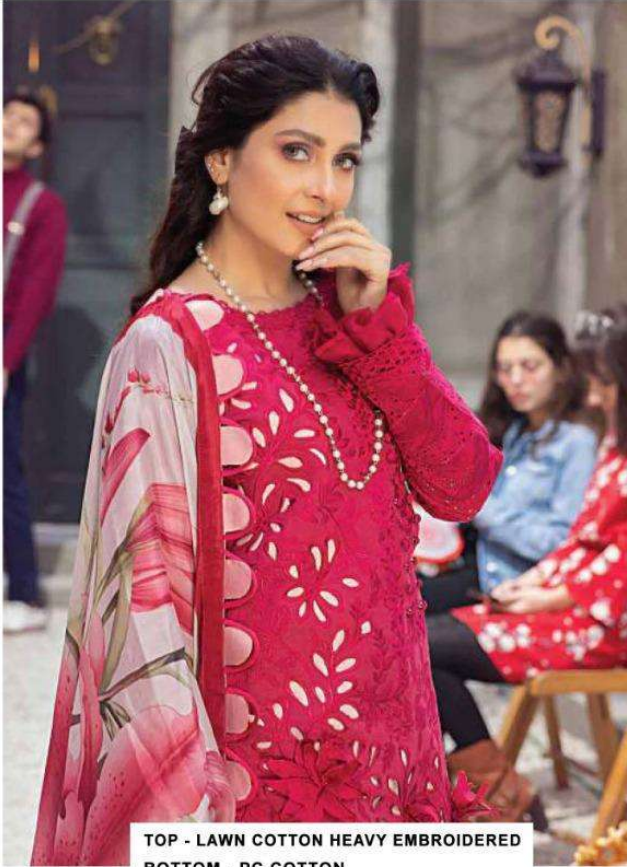

ZARQASH<sup>®</sup>  
A BRAND BY 

MushQ

ZARQASH<sup>®</sup>  
A BRAND BY 

MushQ

TOP - LAWN COTTON HEAVY EMBROIDERED  
BOTTOM - PC COTTON  
DUPATTA - CHIFFON DIGITAL PRINTED

**TOP - LAWN COTTON HEAVY EMBROIDERED**  
**BOTTOM - PC COTTON**  
**DUPATTA - CHIFFON DIGITAL PRINTED**

**TOP - LAWN COTTON HEAVY EMBROIDERED**  
**BOTTOM - PC COTTON**  
**DUPATTA - CHIFFON DIGITAL PRINTED**

**TOP - LAWN COTTON HEAVY EMBROIDERED**  
**BOTTOM - PC COTTON**  
**DUPATTA - CHIFFON DIGITAL PRINTED**