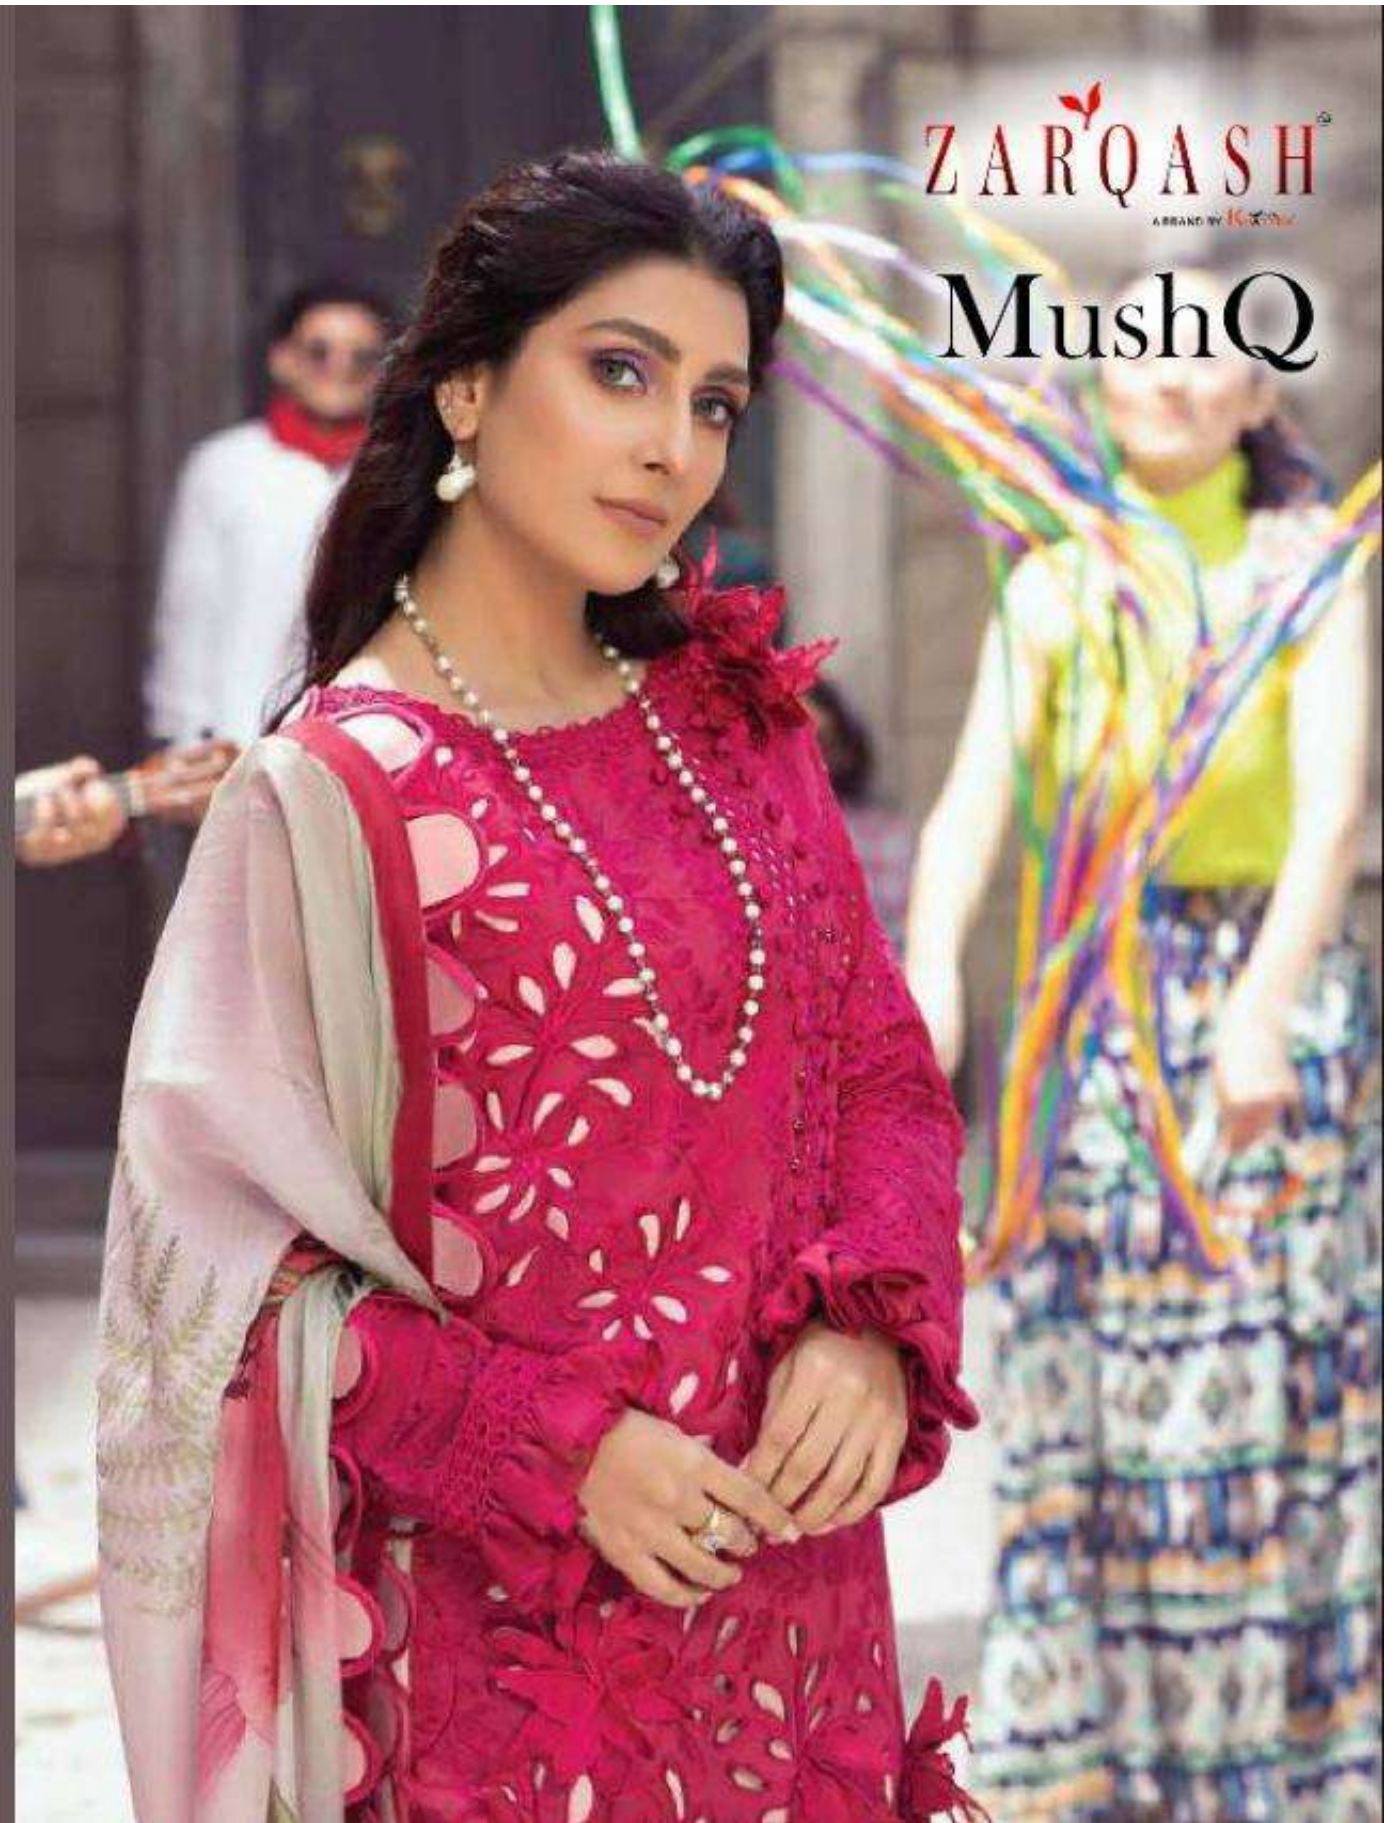

ZARQASH<sup>®</sup>  
A BRAND BY 

MushQ

ZARQASH<sup>®</sup>  
A BRAND BY 

MushQ

TOP - LAWN COTTON HEAVY EMBROIDERED  
BOTTOM - PC COTTON  
DUPATTA - CHIFFON DIGITAL PRINTED

**TOP - LAWN COTTON HEAVY EMBROIDERED**  
**BOTTOM - PC COTTON**  
**DUPATTA - CHIFFON DIGITAL PRINTED**

**TOP - LAWN COTTON HEAVY EMBROIDERED**  
**BOTTOM - PC COTTON**  
**DUPATTA - CHIFFON DIGITAL PRINTED**

**TOP - LAWN COTTON HEAVY EMBROIDERED**  
**BOTTOM - PC COTTON**  
**DUPATTA - CHIFFON DIGITAL PRINTED**