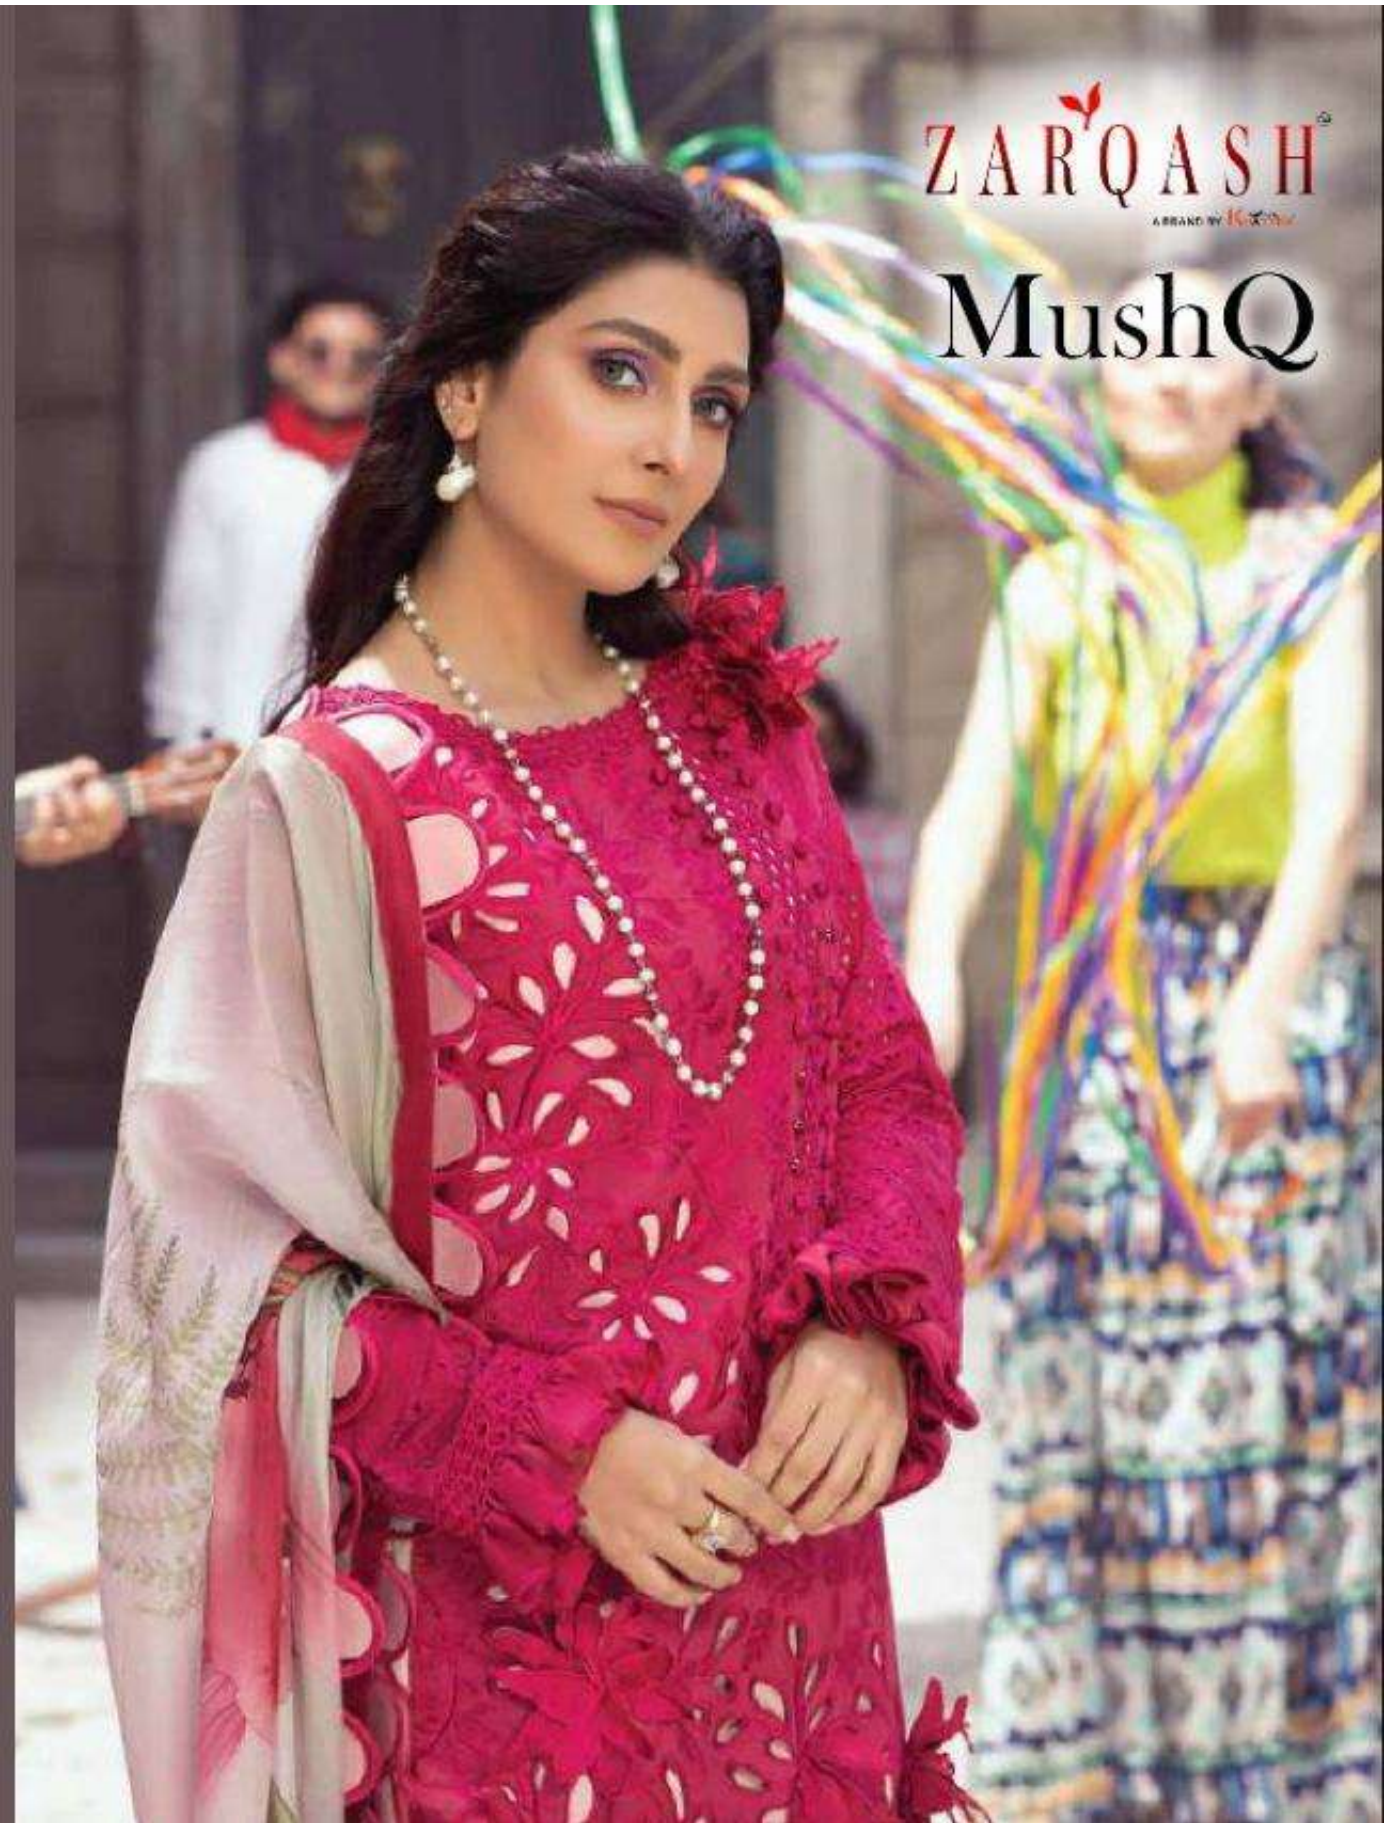

ZARQASH[®]
A BRAND BY 

MushQ

ZARQASH[®]
A BRAND BY *ICX*

MushQ

TOP - LAWN COTTON HEAVY EMBROIDERED
BOTTOM - PC COTTON
DUPATTA - CHIFFON DIGITAL PRINTED

TOP - LAWN COTTON HEAVY EMBROIDERED
BOTTOM - PC COTTON
DUPATTA - CHIFFON DIGITAL PRINTED

TOP - LAWN COTTON HEAVY EMBROIDERED
BOTTOM - PC COTTON
DUPATTA - CHIFFON DIGITAL PRINTED

TOP - LAWN COTTON HEAVY EMBROIDERED
BOTTOM - PC COTTON
DUPATTA - CHIFFON DIGITAL PRINTED

MushQ

ZARQASHTM
A BRAND BY HIZOON