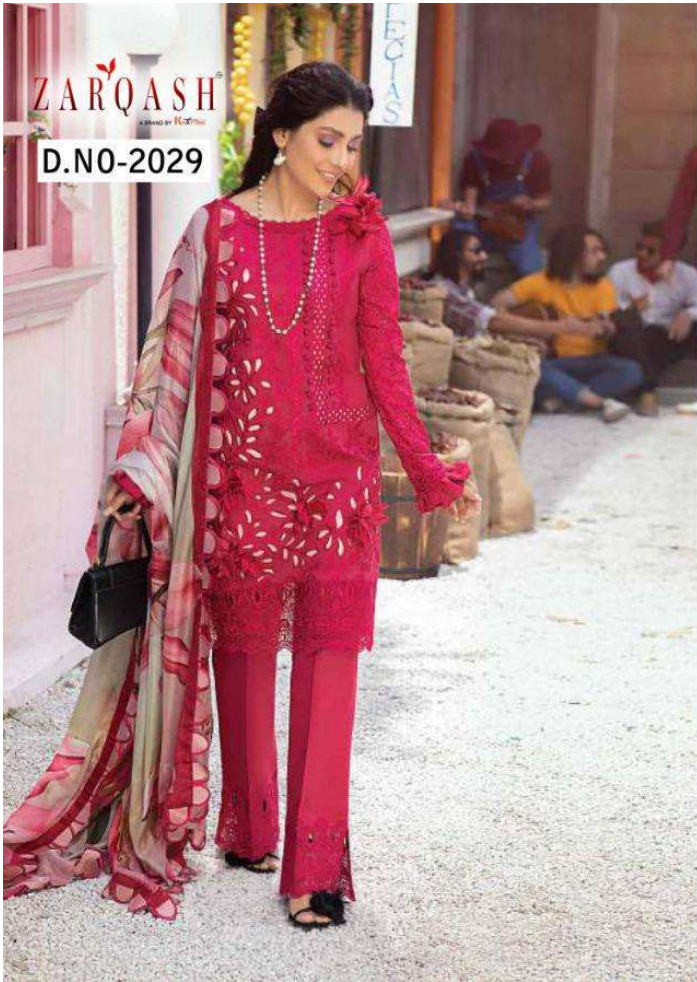

ZARQASH[®]
A BRAND BY 

MushQ

ZARQASH[®]
A BRAND BY 

MushQ

TOP - LAWN COTTON HEAVY EMBROIDERED
BOTTOM - PC COTTON
DUPATTA - CHIFFON DIGITAL PRINTED

TOP - LAWN COTTON HEAVY EMBROIDERED
BOTTOM - PC COTTON
DUPATTA - CHIFFON DIGITAL PRINTED

TOP - LAWN COTTON HEAVY EMBROIDERED
BOTTOM - PC COTTON
DUPATTA - CHIFFON DIGITAL PRINTED

TOP - LAWN COTTON HEAVY EMBROIDERED
BOTTOM - PC COTTON
DUPATTA - CHIFFON DIGITAL PRINTED

MushQ

ZARQASHTM
A BRAND BY HIZOON