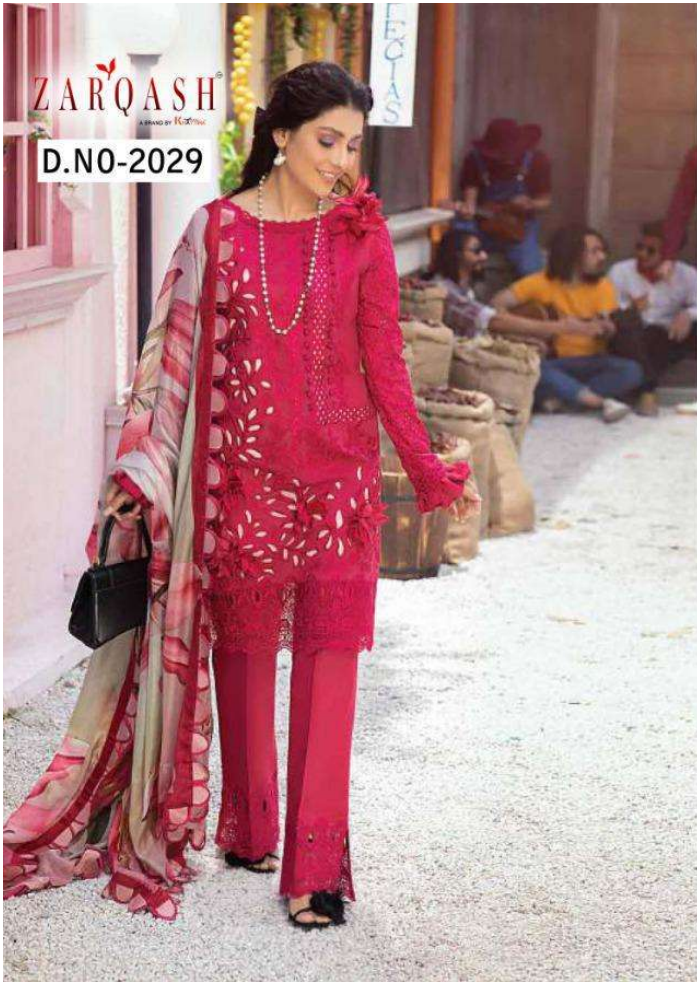

ZARQASH[®]
A BRAND BY 

MushQ

ZARQASH[®]
A BRAND BY *ICONS*

MushQ

TOP - LAWN COTTON HEAVY EMBROIDERED
BOTTOM - PC COTTON
DUPATTA - CHIFFON DIGITAL PRINTED

TOP - LAWN COTTON HEAVY EMBROIDERED
BOTTOM - PC COTTON
DUPATTA - CHIFFON DIGITAL PRINTED

TOP - LAWN COTTON HEAVY EMBROIDERED
BOTTOM - PC COTTON
DUPATTA - CHIFFON DIGITAL PRINTED

TOP - LAWN COTTON HEAVY EMBROIDERED
BOTTOM - PC COTTON
DUPATTA - CHIFFON DIGITAL PRINTED

MushQ

ZARQASHTM
A BRAND BY HIZOON