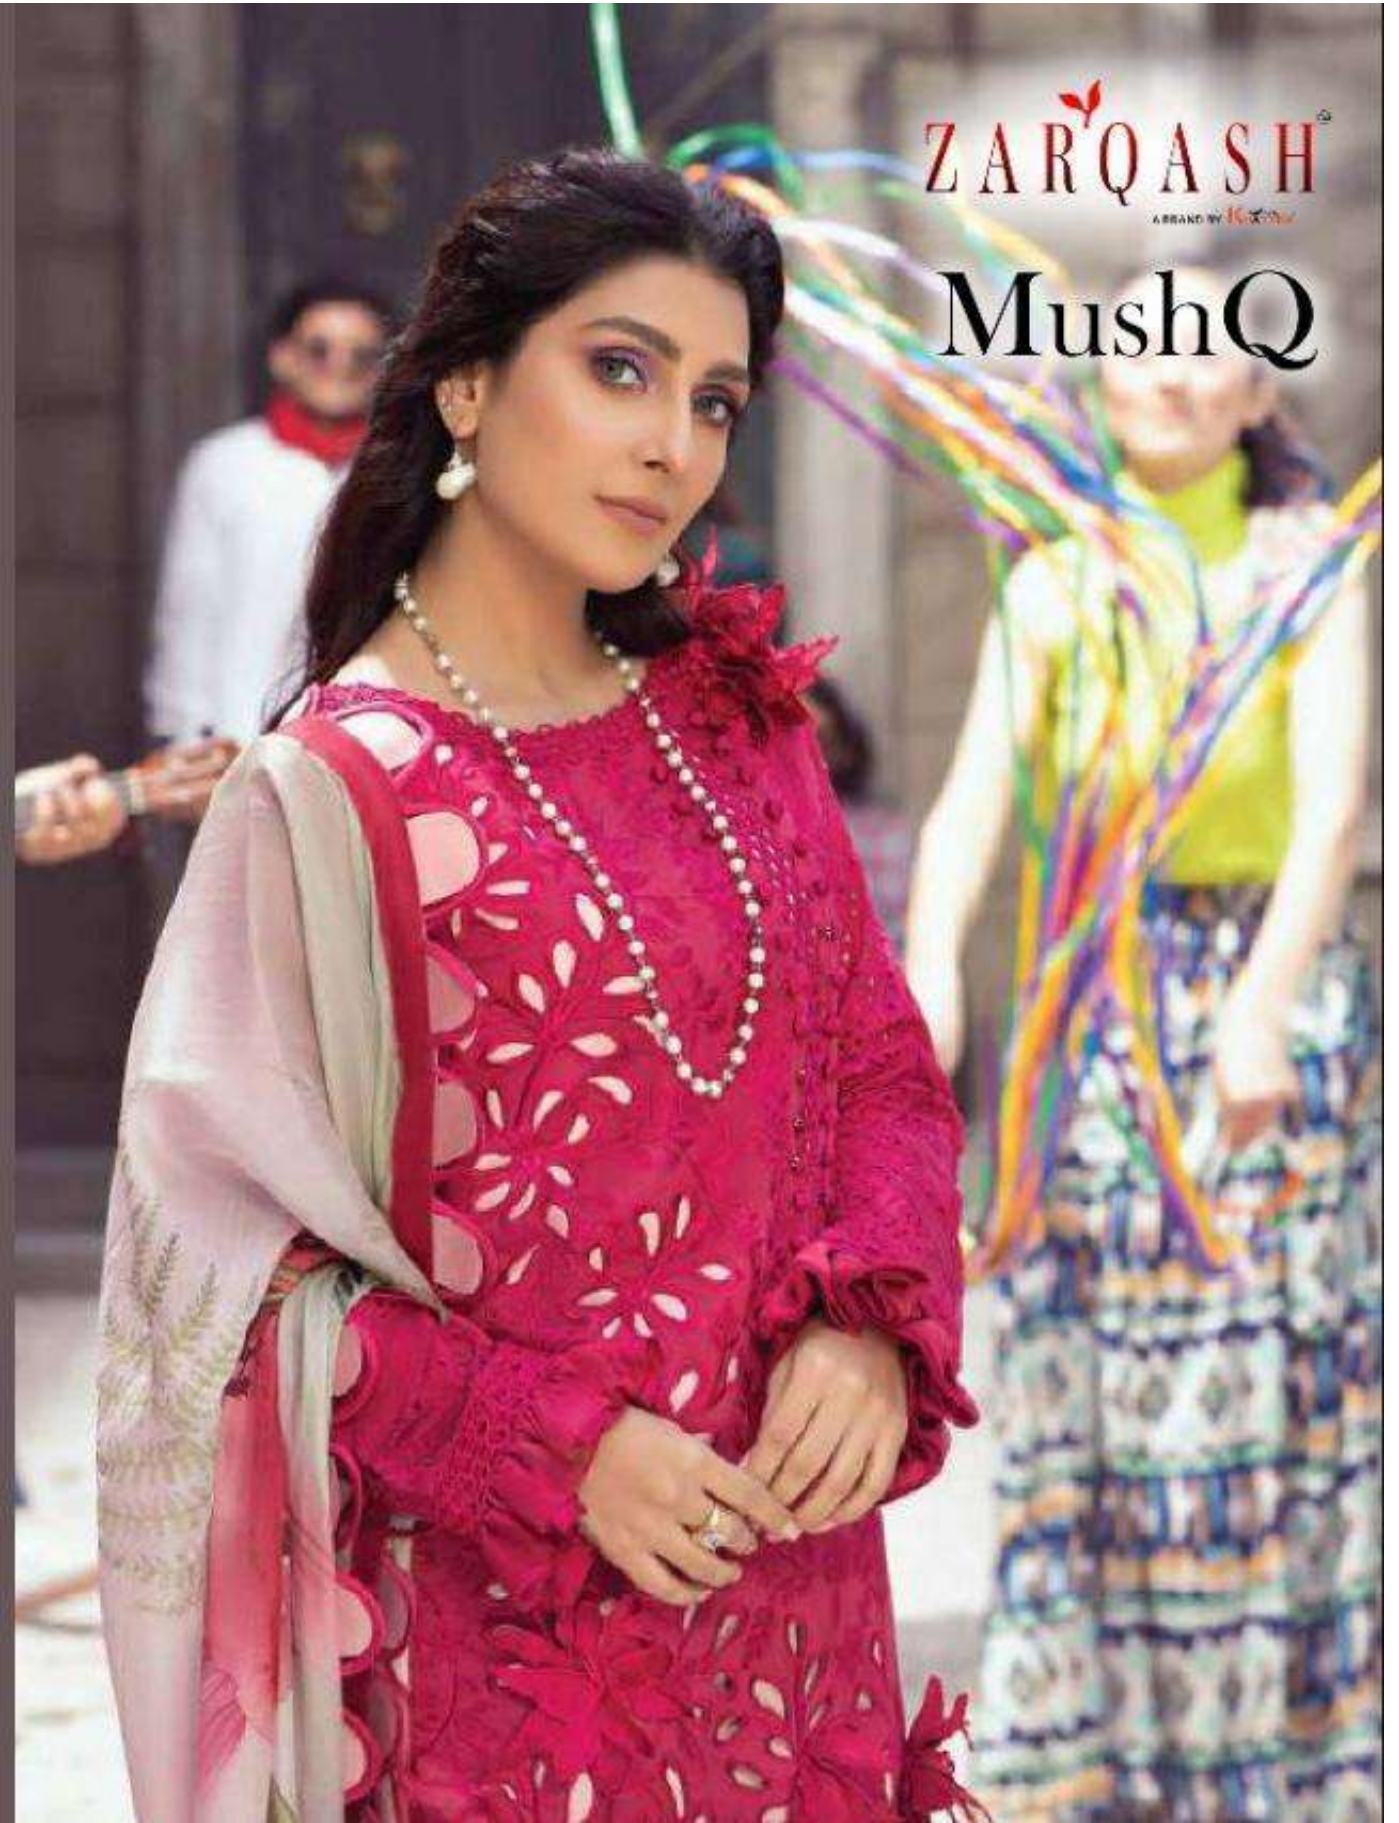

ZARQASH[®]
A BRAND BY 

MushQ

ZARQASH[®]
A BRAND BY *ICX*

MushQ

TOP - LAWN COTTON HEAVY EMBROIDERED
BOTTOM - PC COTTON
DUPATTA - CHIFFON DIGITAL PRINTED

TOP - LAWN COTTON HEAVY EMBROIDERED
BOTTOM - PC COTTON
DUPATTA - CHIFFON DIGITAL PRINTED

TOP - LAWN COTTON HEAVY EMBROIDERED
BOTTOM - PC COTTON
DUPATTA - CHIFFON DIGITAL PRINTED

TOP - LAWN COTTON HEAVY EMBROIDERED
BOTTOM - PC COTTON
DUPATTA - CHIFFON DIGITAL PRINTED

MushQ

ZARQASHTM
A BRAND BY HIZOON