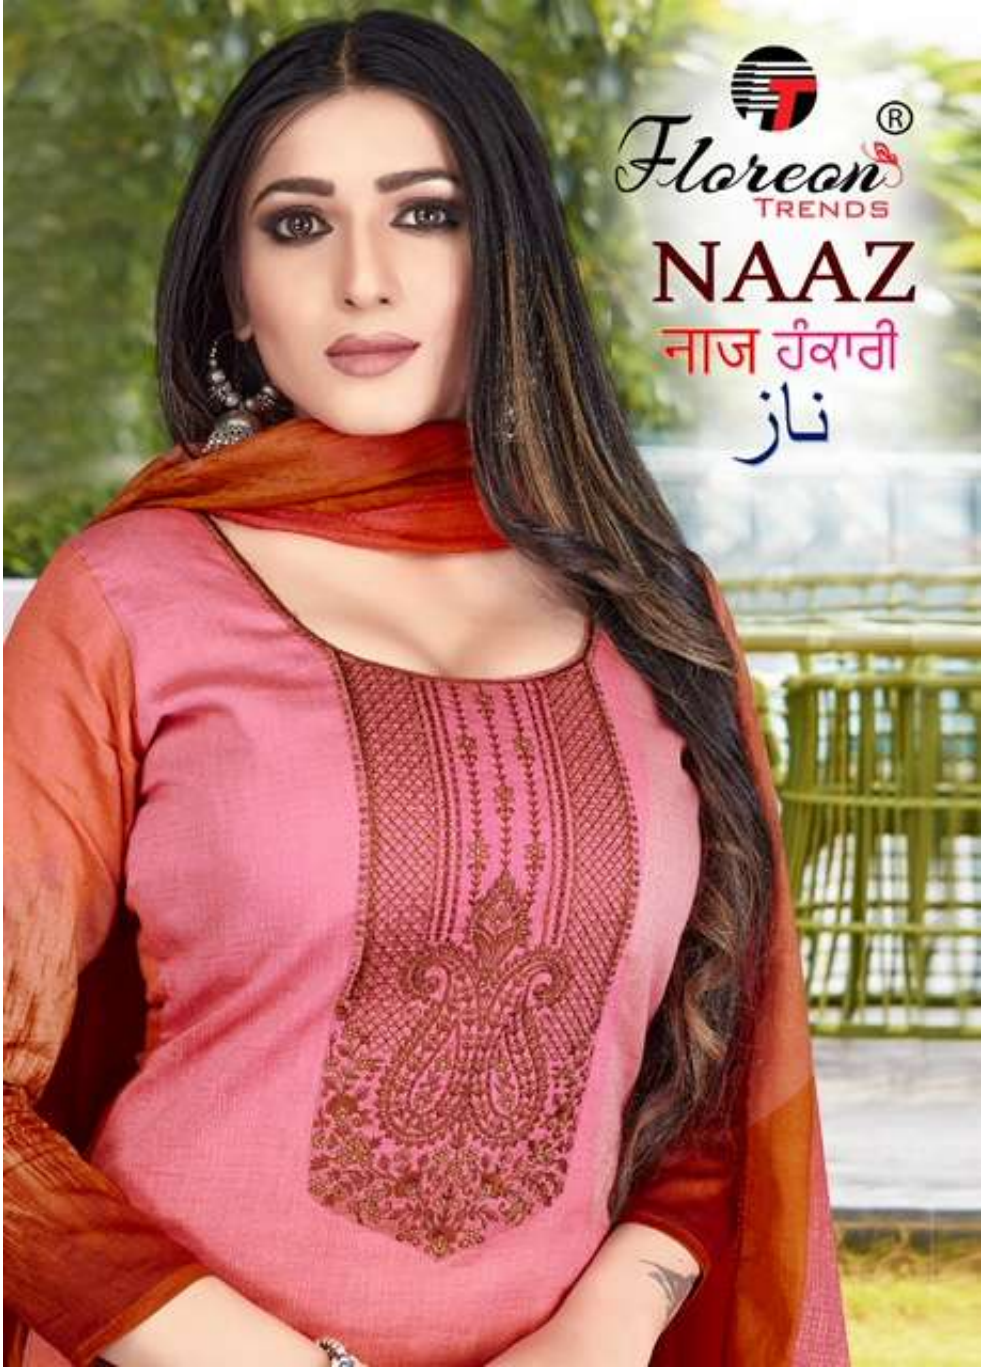

 **Floreon**[®]
TRENDS

NAAZ
नाज रंवाती
ناز

Floreon[®]
TRENDS

NAAZ
नाज रंवाती
ناز

STYLE IS NOT A DISPLAY OF WEALTH BUT AN EXPRESSION OF IMAGINATION

"STYLE complicated THINGS."

Fashions fade, style is eternal.

Colorful light and
and in your
around the
green, blue,
orange, yellow, red
and white. The
world is full of
color and life.

Floreon[®]
TRENDS
NAAZ
1008

Glorious

Experience it, when the
fashion is all around
in the world!

Colorful, bright and
glam! In shimmering
embroidered, these
dresses do your
charm justice like
never else. Fill the
world around you
with brightness and
beauty.

Floreon
TRENDS

NAAZ

❁1007❁

FASHION
SAYS
"ME TOO"