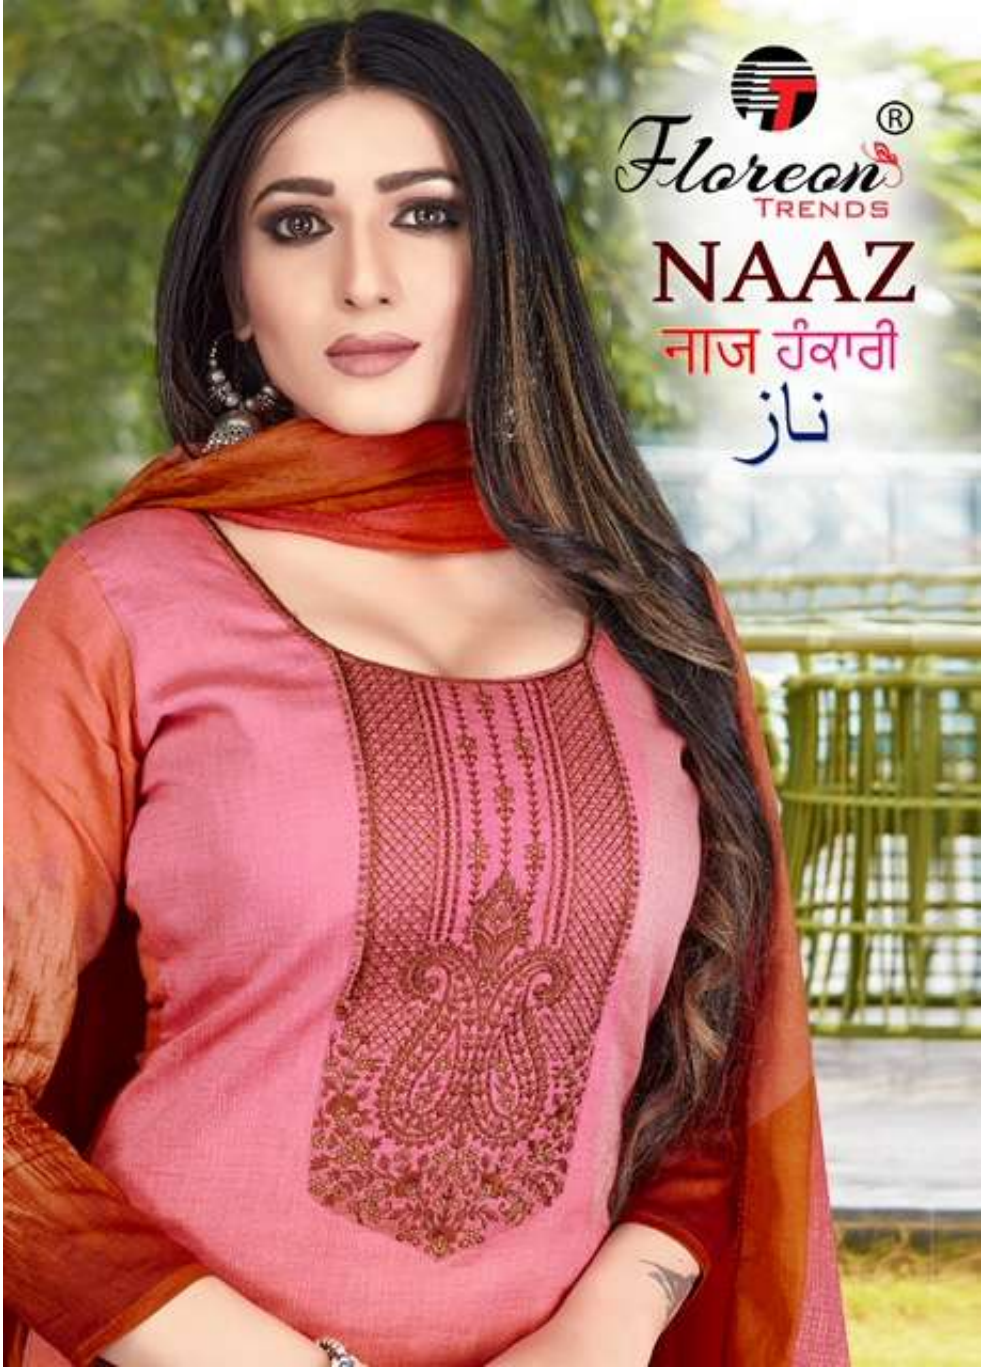

Floreon[®]
TRENDS

NAAZ
नाज रंवाती
ناز

Floreon[®]
TRENDS

NAAZ
नाज रंवाती
ناز

STYLE IS NOT A DISPLAY OF WEALTH BUT AN EXPRESSION OF IMAGINATION

"STYLE complicated THINGS."

Fashions fade, style is eternal.

Womankind

Colorful light and
and in your
around these
cases to see
them. You can
none of the
world about you
with a few clicks.

Floreon[®]
TRENDS
NAAZ
1008

Glorious

Experience the glory of
the past in the present.
At The Palace

Colorful, bright and
glam! In shimmering
embroidered, these
dresses do your
charm justice like
never else. Fill the
world around you
with brightness & fun.

Floreon
TRENDS

NAAZ

❁1007❁

**FASHION
SAYS
"ME TOO"**