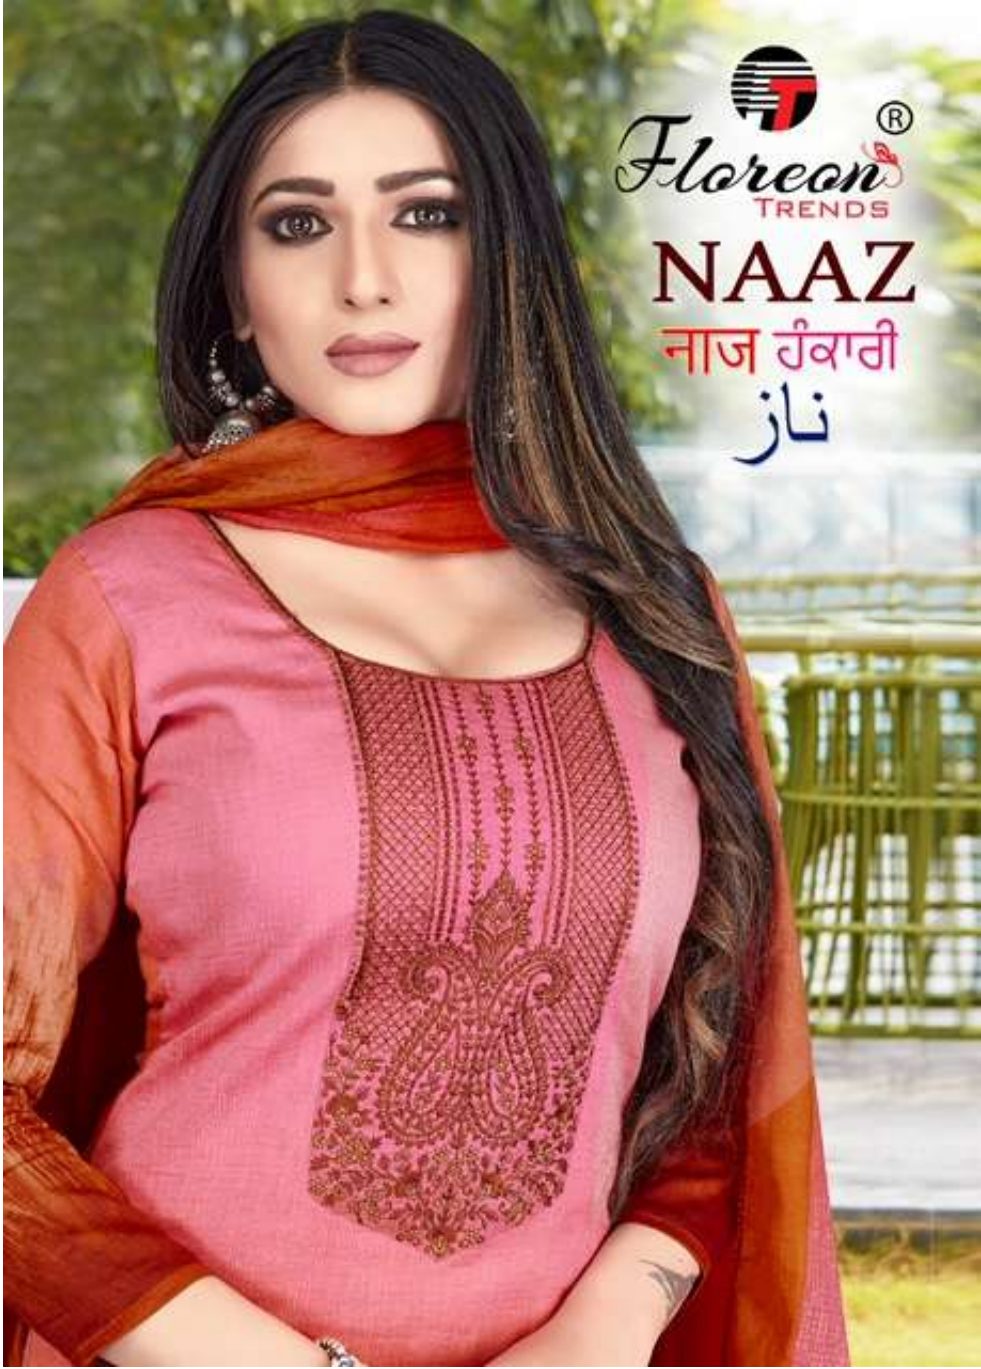

 **Floreon**[®]
TRENDS

NAAZ
नाज रंवाती
ناز

 Floreon[®]
TRENDS

NAAZ
नाज रंवाती
ناز

STYLE IS NOT A DISPLAY OF WEALTH BUT AN EXPRESSION OF IMAGINATION

"STYLE complicated THINGS."

Fashions fade, style is eternal.

Womankind

Colorful light and
and in a hood
around the base
of the dress
the
none else in the
world about you
with a smile

Floreon[®]
TRENDS
NAAZ
1008

Glorious

Experience the glory of
the past in the present.
At The Palace

Colorful, bright and
glam in kurtis
unmatched. These
pieces do your
charm justice like
now else. Fill the
world around you
with brightness and
beauty.

Floreon
TRENDS

NAAZ

❁1007❁

FASHION
SAYS
"ME TOO"

STYLE SAYS
"ME ONLY"