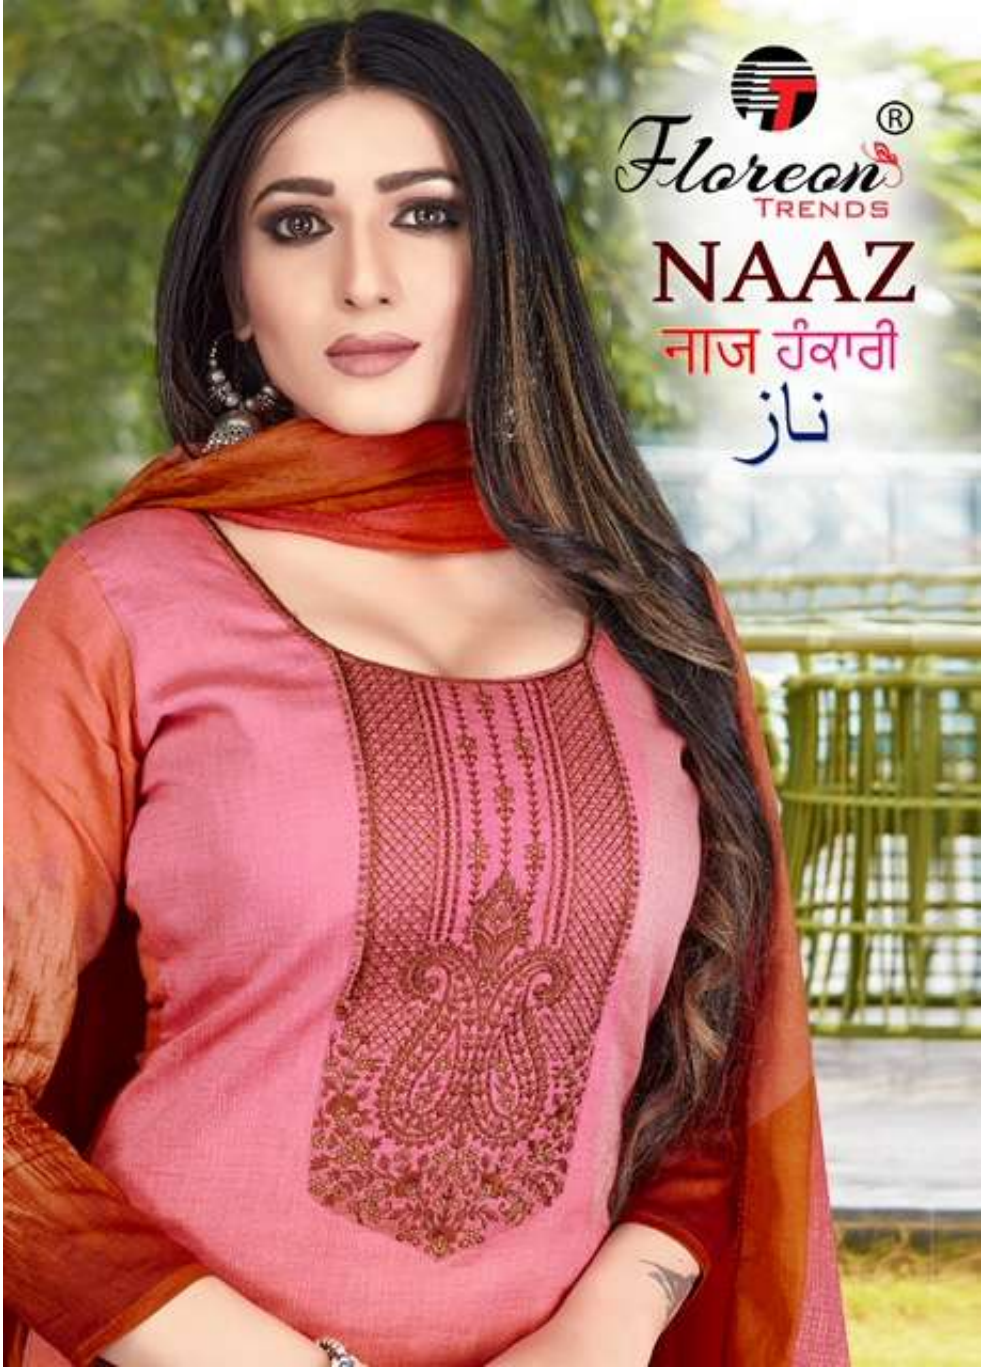

Floreon[®]
TRENDS

NAAZ
नाज रंवाती
ناز

 Floreon[®]
TRENDS

NAAZ
नाज रंवाती
ناز

STYLE IS NOT A DISPLAY OF WEALTH BUT AN EXPRESSION OF IMAGINATION

"STYLE complicated THINGS."

Fashions fade, style is eternal.

Womankind

Colorful light and
and in your
around these
cases to see
them. You can
none of the
world about you
with a few clicks.

Floreon[®]
TRENDS
NAAZ
1008

Glorious

Experience the glory of
the past in the present.
At The Palace

Colorful, bright and
glam! In shimmering
embroidered, these
dresses do your
charm justice like
nowhere else. Fill the
world around you
with brightness and
beauty.

Floreon
TRENDS

NAAZ

❁1007❁

**FASHION
SAYS
"ME TOO"**