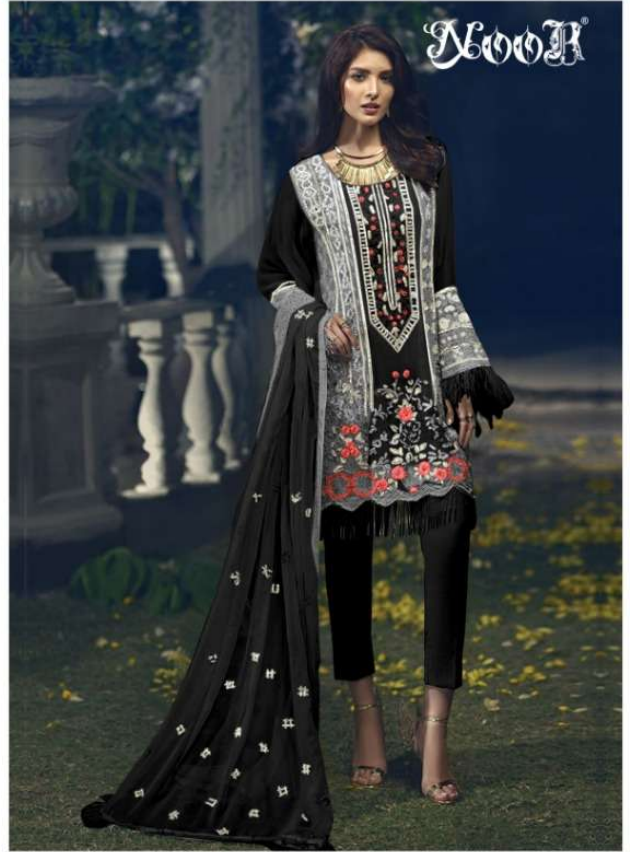

FABRIC DETAILS

TOP- FOX GEORGEETE

BOTTAM/INNER - SANTOON

DUPPTA- HEAVY NAZMEEN

108-C

WASHING INSTRUCTION

MACHINE WASH COLD.
DRYCLEANABLE.
MEDIUM IRON.
DO NOT BLEACH.
DO NOT WRING.
DO NOT TUMBLE DRY.
SPOT CLEANABLE.