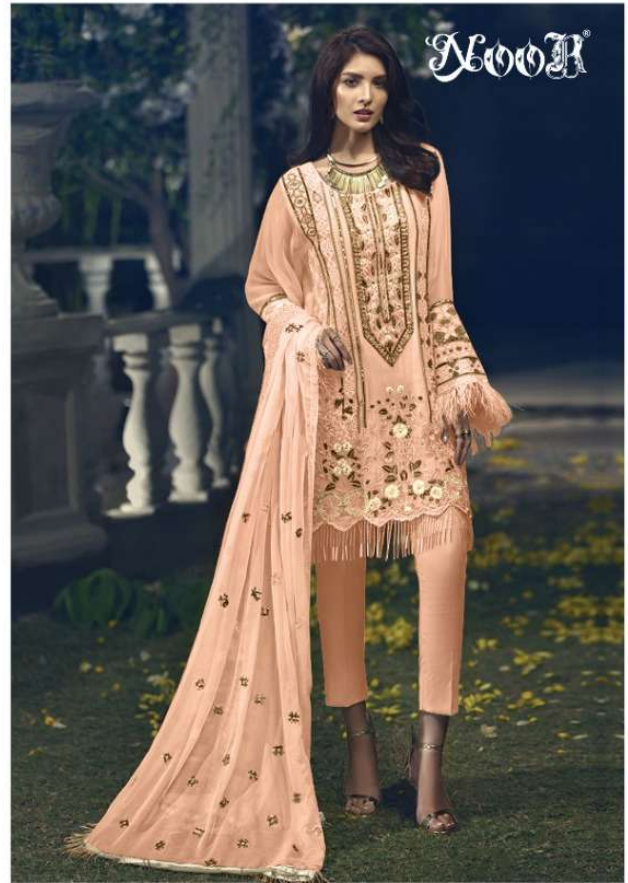

WASHING INSTRUCTION

MACHINE WASH COLD.
DRYCLEANABLE.
MEDIUM IRON.
DO NOT BLEACH.
DO NOT WRING.
DO NOT TUMBLE DRY.
SPOT CLEANABLE.