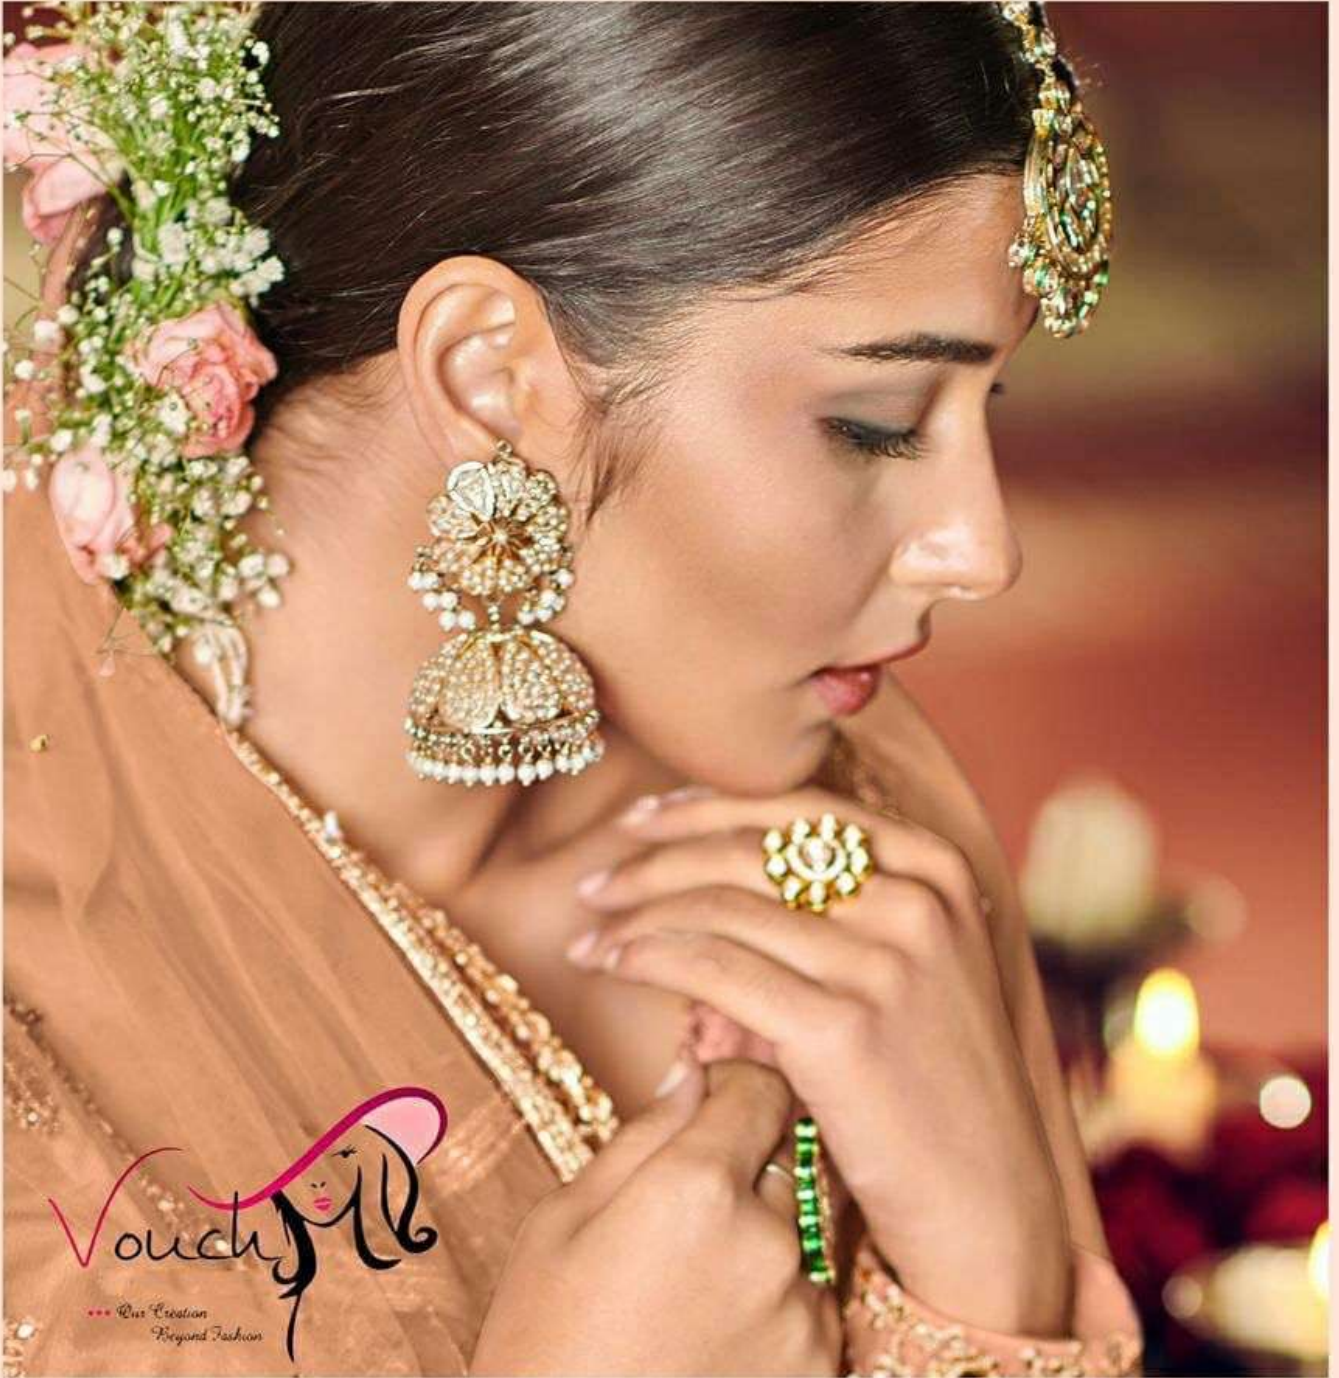

Vouchy
Our Creation
Beyond Fashion

Fairy lady

*For a decade, style on the runway,
followed a predictable formula but
now it's unpredictable.*

D.NO- 103

Vouchy
 ... Our Creation
 Beyond Fashion

D.NO	TOP FAB	+CUT	INNER	+CUT	BOTTOM	+CUT	DUPT+CUT		RATE
101	Georgett	+3 MTR	SANTOON	+1.70MTR	Grgetsntn	3.5+2.5	Naznin	2.25	2295/-
102	Viscosjakrd	+3 MTR	SANTOON	+1.70MTR	Grgetsntn	3+2.5	Net	2.25	2300/-
103	Georgett	+3.5 MTR	SANTOON	+1.70MTR	Grgetsntn	3.5+2.5	Net	2.25	1935/-
104	Net	+7 MTR	SANTOON	+1.70MTR	Santoon	+2.5	Net	2.25	2650/-