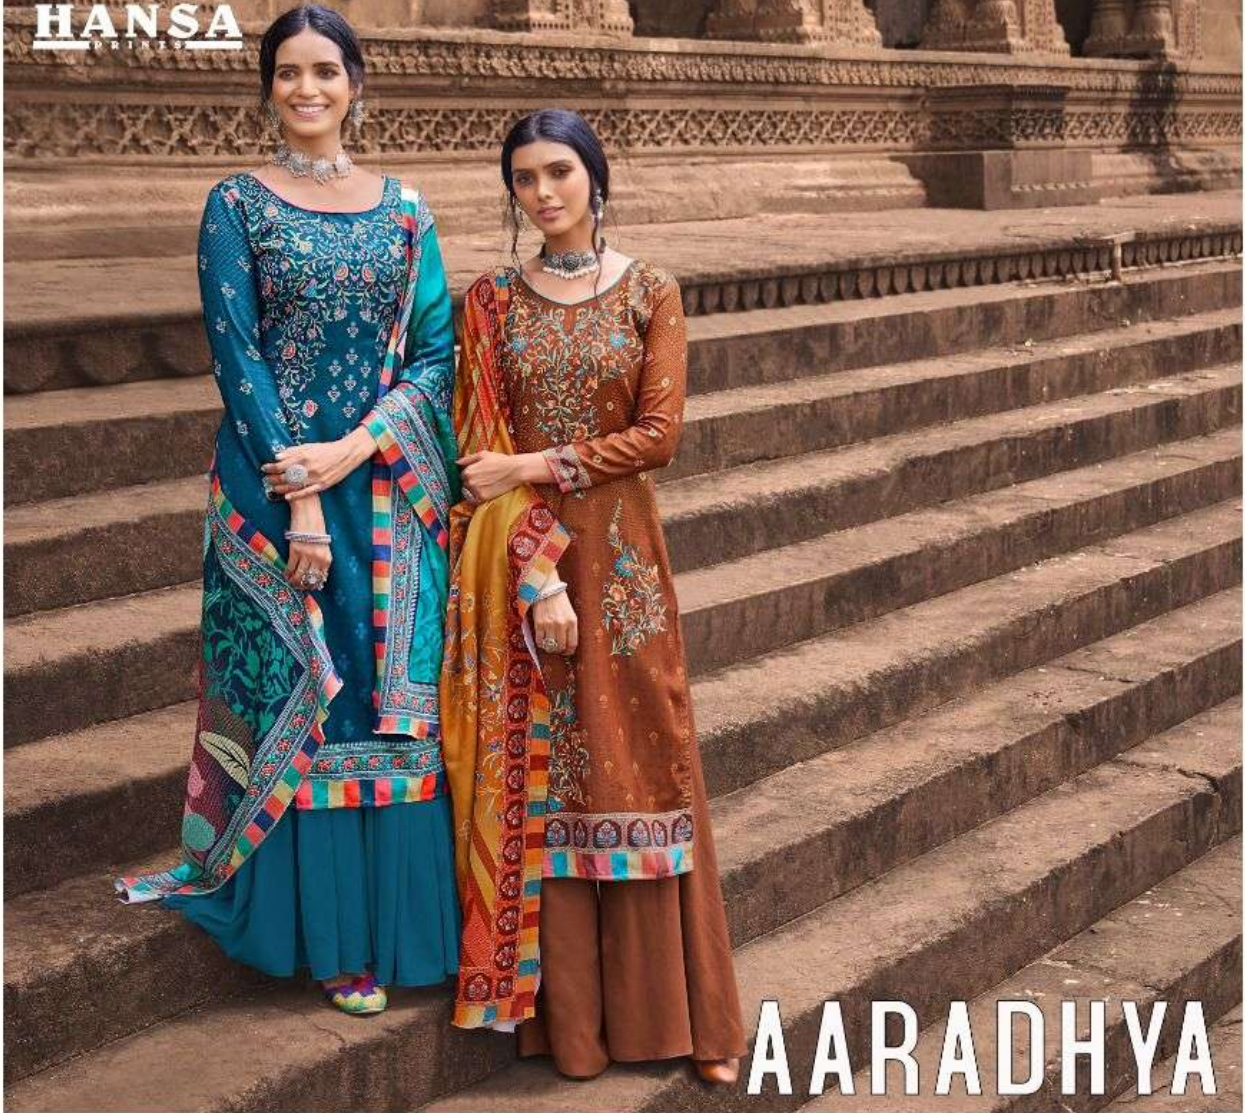

HIDAYA

HANSA
LIFESTYLE

AARADHYA

TOP	PASHMINA DIGITAL PRINT WITH WORK
BOTTOM	PASHMINA DAYED
DUPPATA	ACRYLIC PASHMINA DIGITAL PRINT

|| Glamour, sophistication and versatility ||

Each piece of Hansa collection has been selected with you in mind,
designs that are undeniably perfect for your occasion.