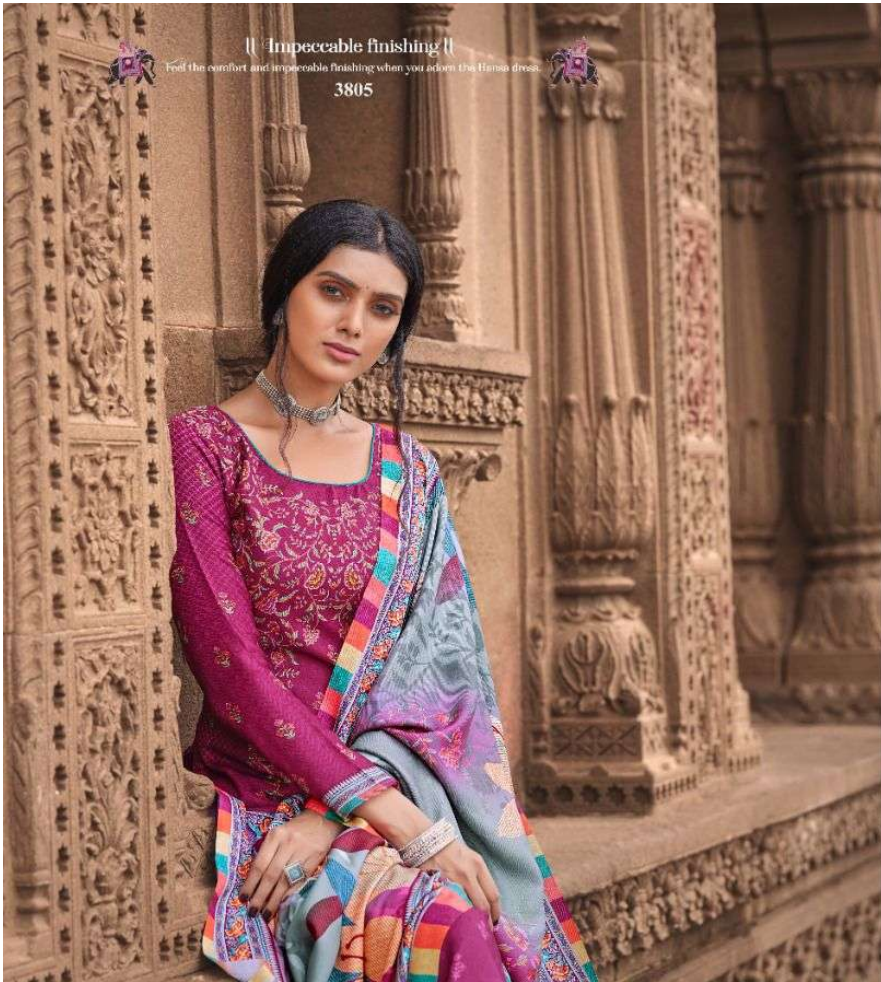

|| Impeccable finishing ||

Feel the comfort and impeccable finishing when you adorn the Hansa dress.

3805