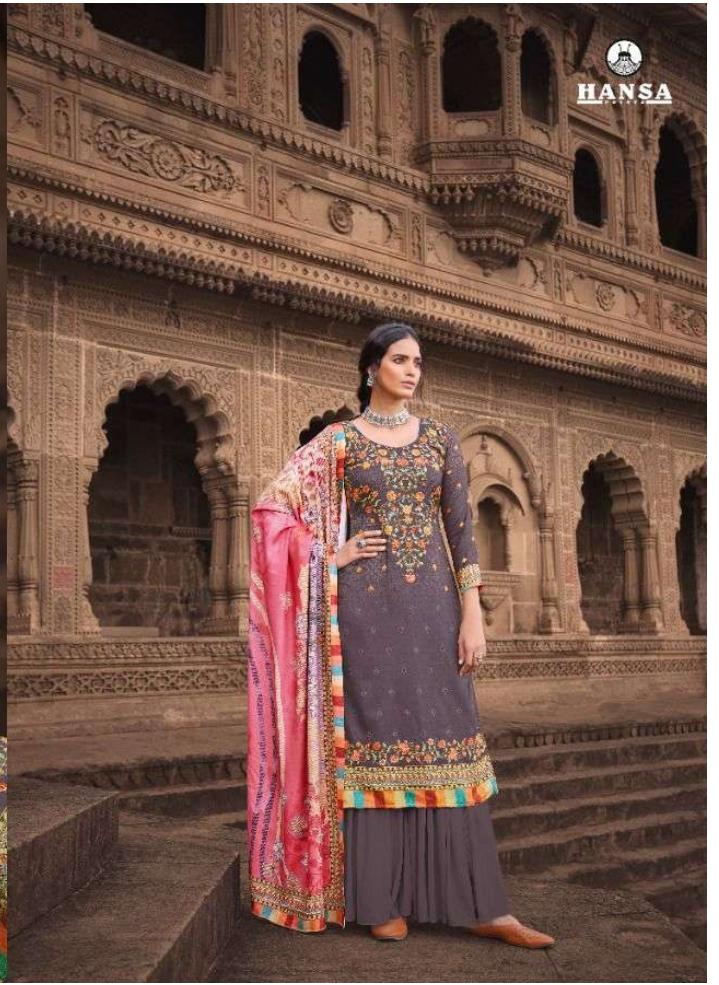

|| Glamour, sophistication and versatility ||

3802

HANSA