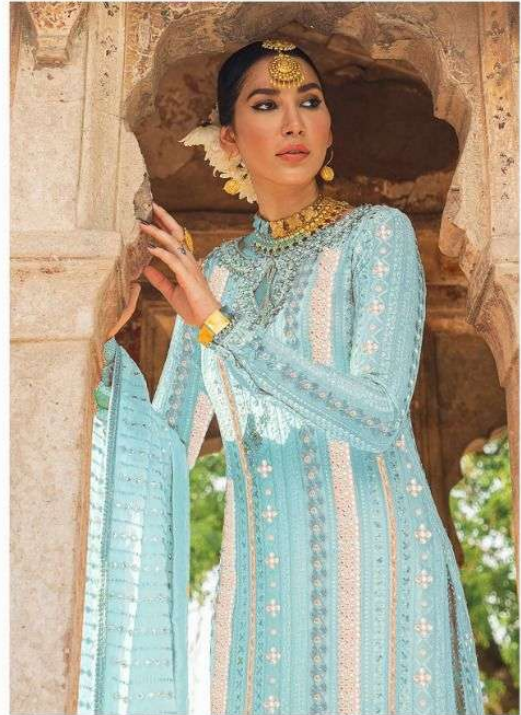

23007-B

23007-B

23007-E

23007-D

23007

23007-C

HOOR
The Art of Fashion

23007-A

23007-B

23007-C

23007-D

23007-E

HOOR TEX

Hoor The Fashion Noor

Gulab Colour-1

DRY CLEAN ONLY
DO NOT BLEACH
WASH ON REVERSE SIDE
WASHING CATCH INSIDE
TUMBLE DRY