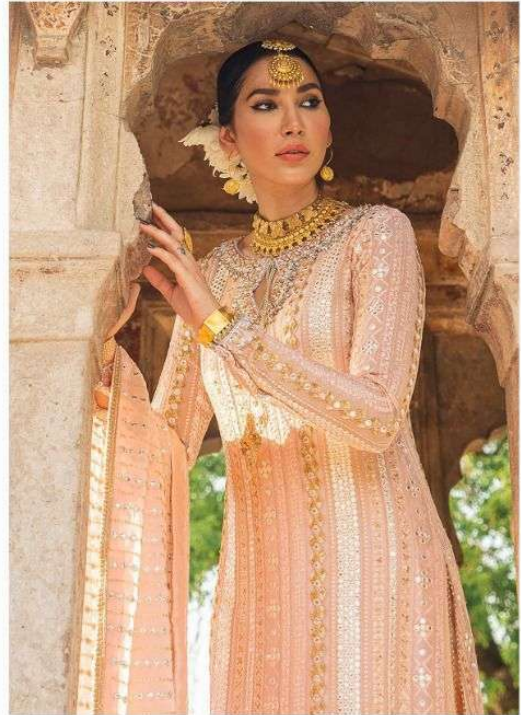

23007-B

23007-B

23007-E

23007-D

23007

23007-C

23007-A

23007-B

23007-C

23007-D

23007-E

HOOR TEX
Hoor The Fashion Noor
Gulab Colour-1

DRY CLEAN ONLY
DO NOT BLEACH
WASH ON REVERSE SIDE
WASHING CATCH INSIDE
TUMBLE DRY

MADE IN INDIA