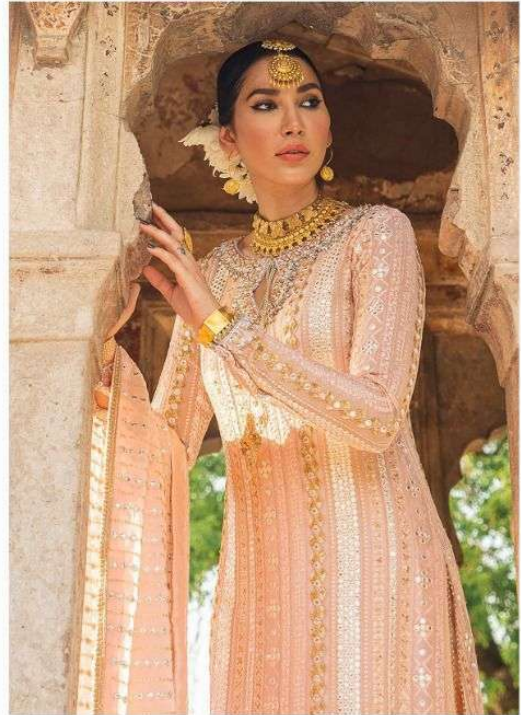

23007-B

23007-B

23007-E

23007-D

23007

23007-C

HOOR
The Art of Fashion

23007-A

23007-B

23007-C

23007-D

23007-E

HOOR TEX

Hoor The Fashion Noor

Gulab Colour-1

DRY CLEAN ONLY
DO NOT BLEACH
WASH ON REVERSE SIDE
WASHING CATCH INSIDE
TUMBLE DRY