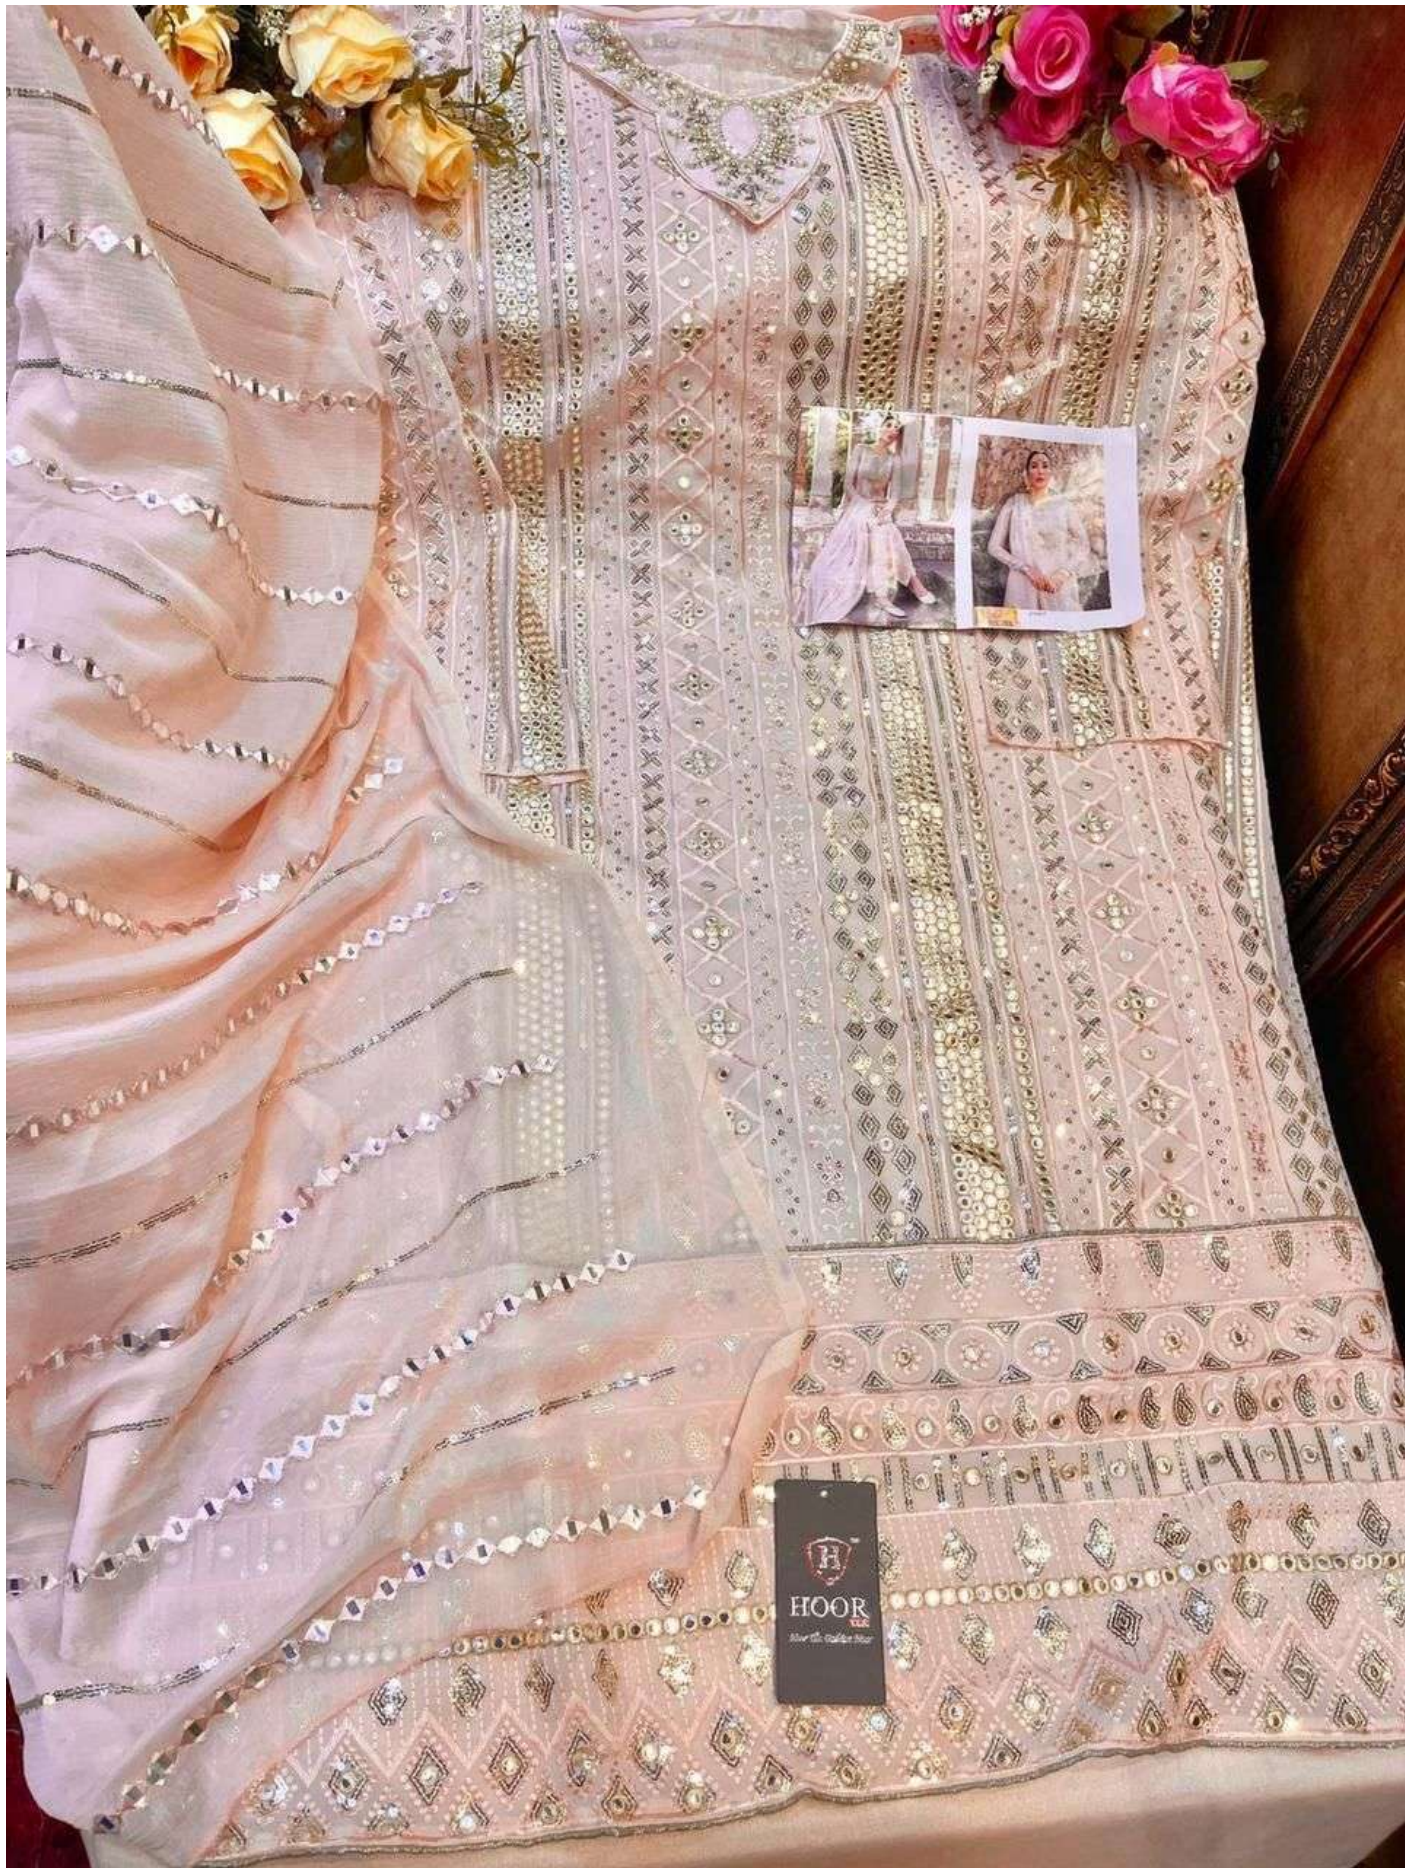

23007-B

23007-B

23007-E

23007-D

23007

23007-C

23007-A

23007-B

23007-C

23007-D

23007-E

HOOR TEX
Hoor The Fashion Noor
Gulab Colour-1

DRY CLEAN ONLY
DO NOT BLEACH
WASH ON REVERSE SIDE
WASHING CATCH INSIDE
TUMBLE DRY

MADE IN INDIA