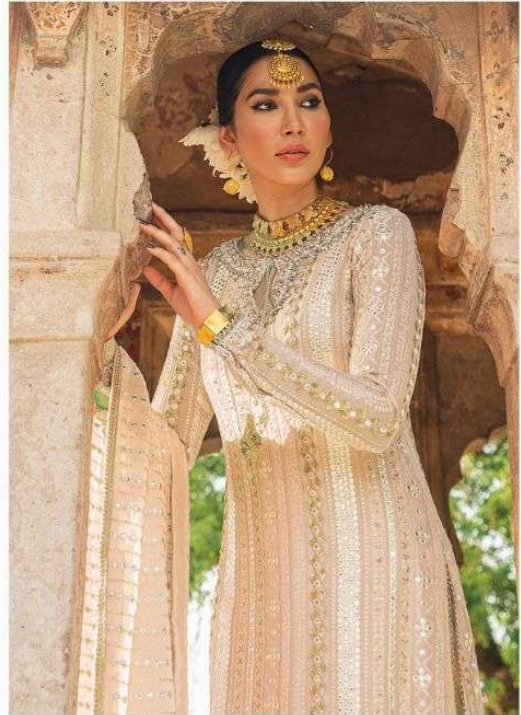

23007-B

23007-B

23007-E

23007-D

23007

23007-C

HOOR
The Art of Fashion

23007-A

23007-B

23007-C

23007-D

23007-E

HOOR TEX

Hoor The Fashion Noor

Gulab Colour-1

DRY CLEAN ONLY
DO NOT BLEACH
WASH ON REVERSE SIDE
WASHING CATCH INSIDE
TUMBLE DRY