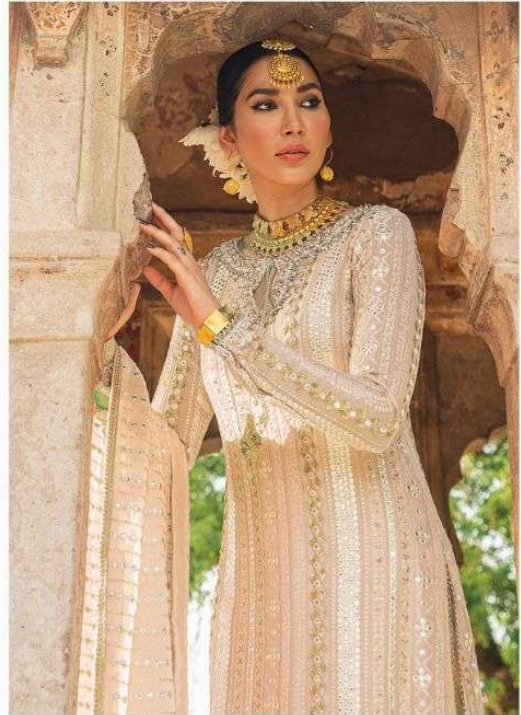

23007-B

23007-B

23007-E

23007-D

23007

23007-C

23007-A

23007-B

23007-C

23007-D

23007-E

HOOR TEX
Hoor The Fashion Noor
Gulab Colour-1

DRY CLEAN ONLY
DO NOT BLEACH
WASH ON REVERSE SIDE
WASHING CATCH INSIDE
TUMBLE DRY

MADE IN INDIA