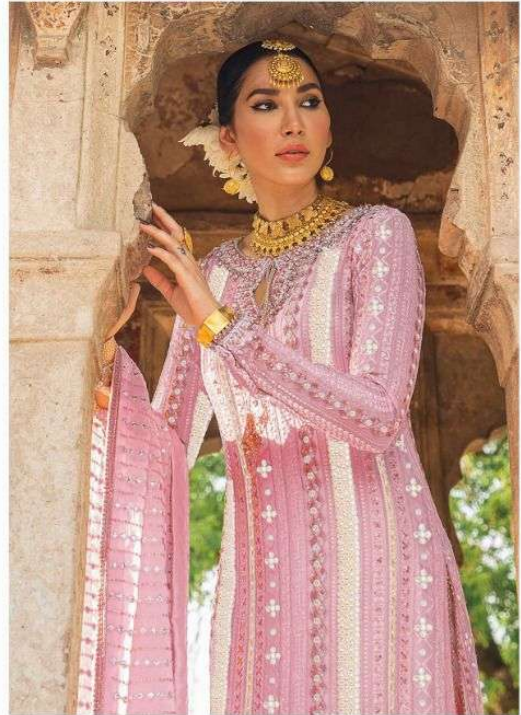

23007-B

23007-B

23007-E

23007-D

23007

23007-C

HOOR
The Art of Fashion

23007-A

23007-B

23007-C

23007-D

23007-E

HOOR TEX

Hoor The Fashion Noor

Gulab Colour-1

DRY CLEAN ONLY
DO NOT BLEACH
WASH ON REVERSE SIDE
WASHING CATCH INSIDE
TUMBLE DRY