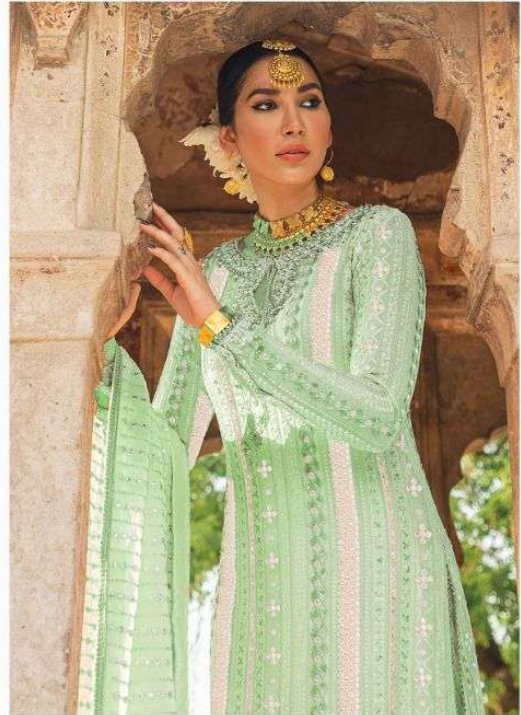

23007-B

23007-B

23007-E

23007-D

23007

23007-C

HOOR
The Art of Fashion

23007-A

23007-B

23007-C

23007-D

23007-E

HOOR TEX

Hoor The Fashion Noor

Gulab Colour-1

DRY CLEAN ONLY
DO NOT BLEACH
WASH ON REVERSE SIDE
WASHING CATCH INSIDE
TUMBLE DRY