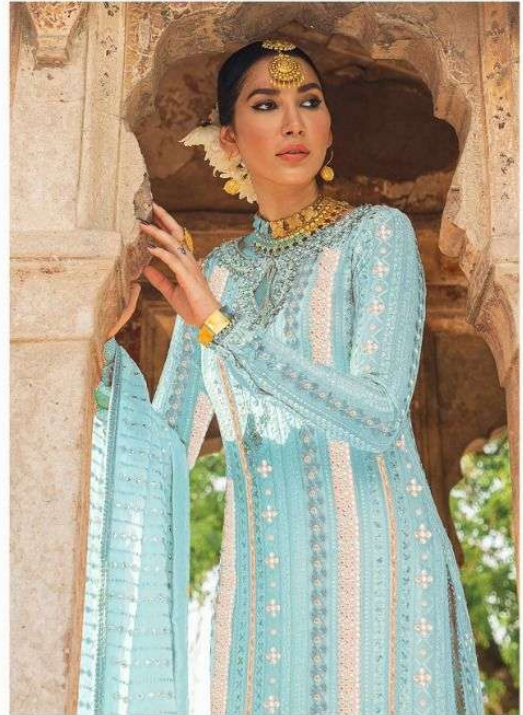

23007-B

23007-B

23007-E

23007-D

23007

23007-C

23007-A

23007-B

23007-C

23007-D

23007-E

HOOR TEX
Hoor The Fashion Noor
Gulab Colour-1

DRY CLEAN ONLY
DO NOT BLEACH
WASH ON REVERSE SIDE
WASHING CATCH INSIDE
TUMBLE DRY

MADE IN INDIA