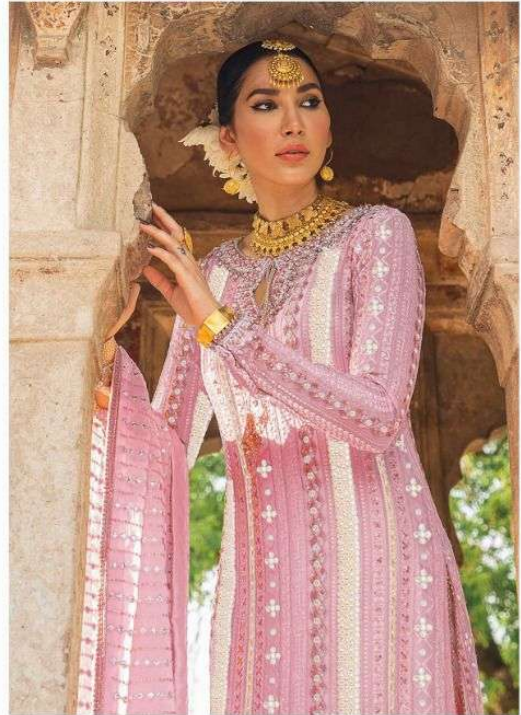

23007-B

23007-B

23007-E

23007-D

23007

23007-C

23007-A

23007-B

23007-C

23007-D

23007-E

HOOR TEX
Hoor The Fashion Noor
Gulab Colour-1

DRY CLEAN ONLY
DO NOT BLEACH
WASH ON REVERSE SIDE
WASHING CATCH INSIDE
TUMBLE DRY

MADE IN INDIA