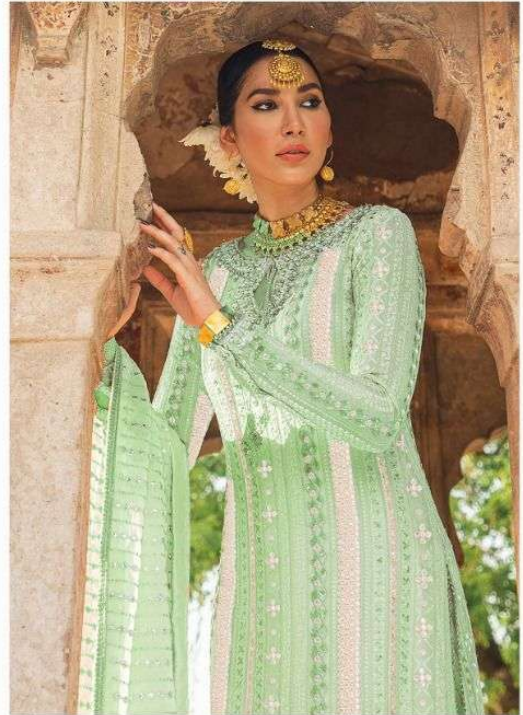

23007-B

23007-B

23007-E

23007-D

23007

23007-C

23007-A

23007-B

23007-C

23007-D

23007-E

HOOR TEX
Hoor The Fashion Noor
Gulab Colour-1

DRY CLEAN ONLY
DO NOT BLEACH
WASH ON REVERSE SIDE
WASHING CATCH INSIDE
TUMBLE DRY

MADE IN INDIA