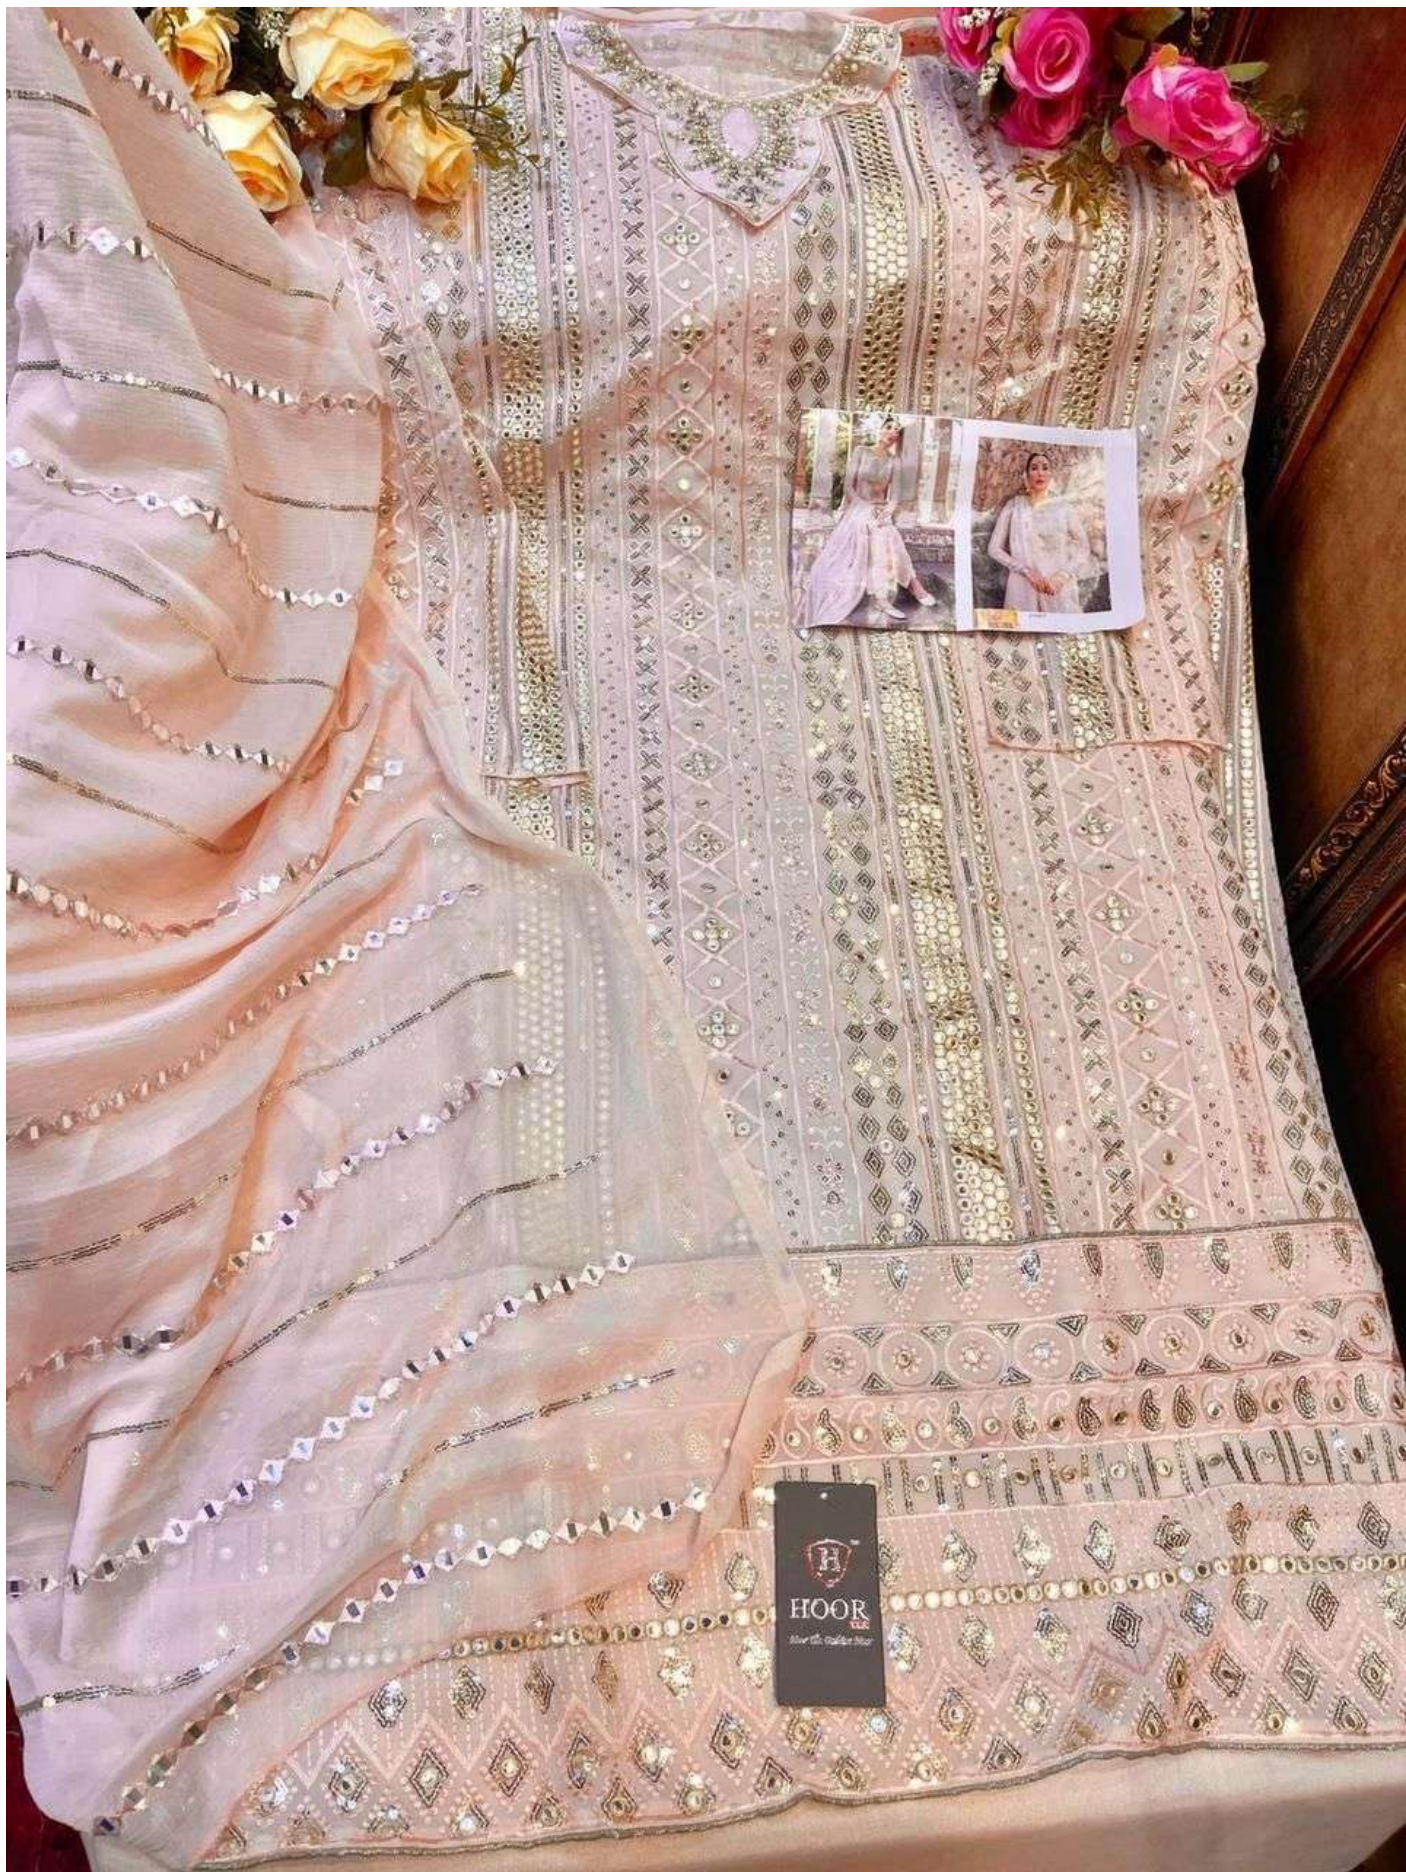

23007-B

23007-B

23007-E

23007-D

23007

23007-C

HOOR
The Art of Fashion

23007-A

23007-B

23007-C

23007-D

23007-E

HOOR TEX

Hoor The Fashion Noor

Gulab Colour-1

DRY CLEAN ONLY
DO NOT BLEACH
WASH ON REVERSE SIDE
WASHING CATCH INSIDE
TUMBLE DRY