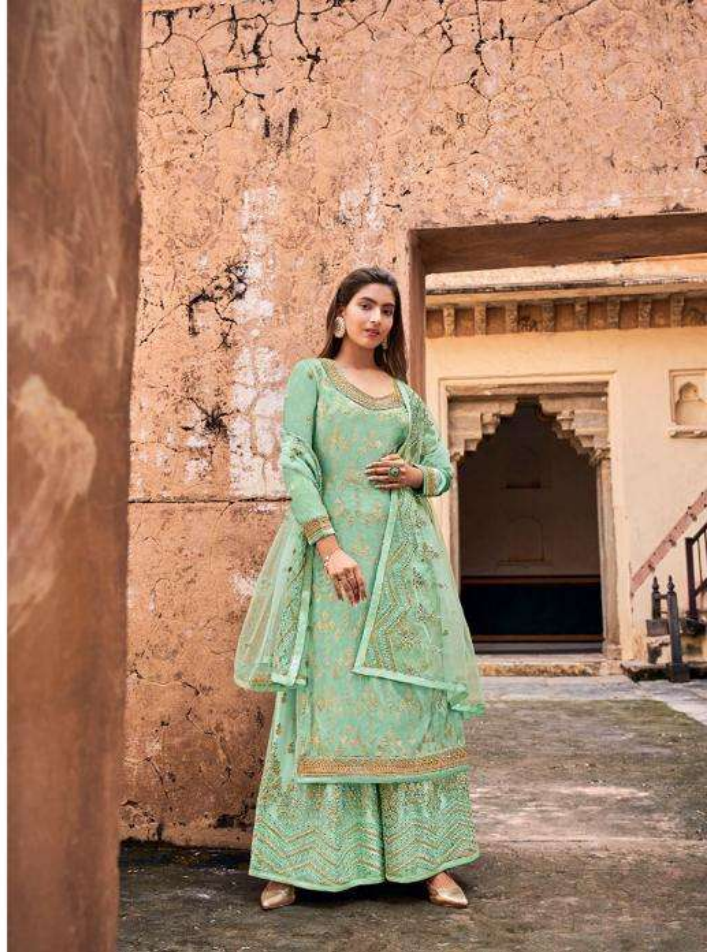

RAAZI
NEW COLLECTION

30060 *Chaste Agle 148 karamat aur karamat
me highlight ki karamat aur karamat karamat*

RAAZI

The dance of colors allows you to make the extraordinary plain, making a perfect with subtle details of elegance

30057

RAAZI
FASHION

30061 | A blend of colors that highlight every
corner of the attractive design that is
here where you will feel happy.

30057

30058

30061

30062

30059