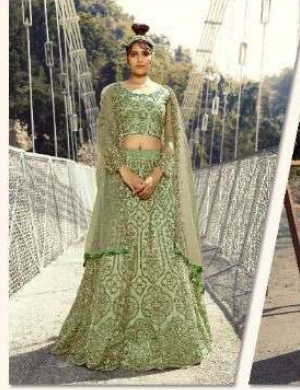

◀ 40001 ▶

◀ 40002 ▶

◀ 40004 ▶

◀ 40005 ▶

◀ 40003 ▶

VIVAANA
VOL - 4

maisha