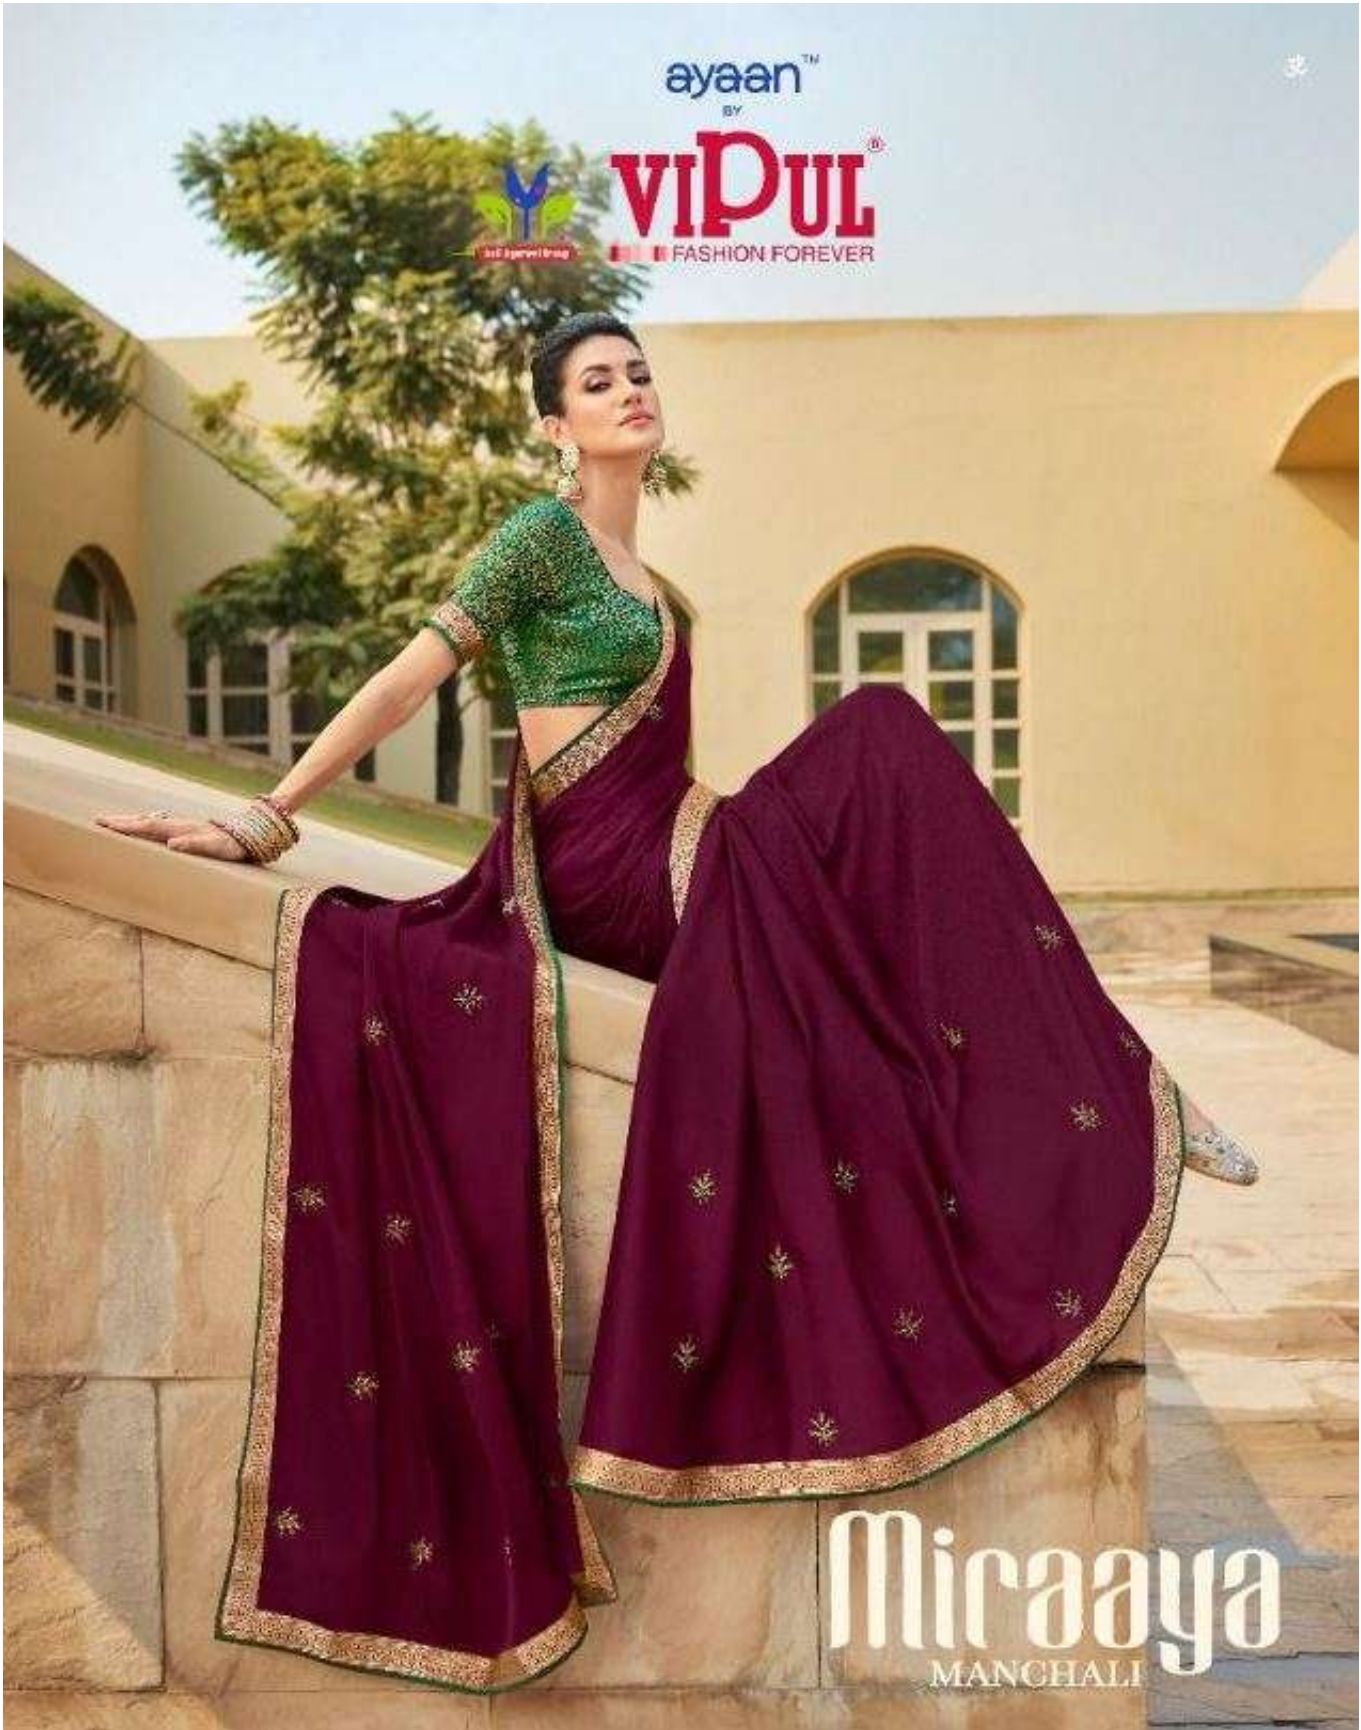

ayaan™

BY

VIPOUL®

FASHION FOREVER

Miraaya
MANCHALI