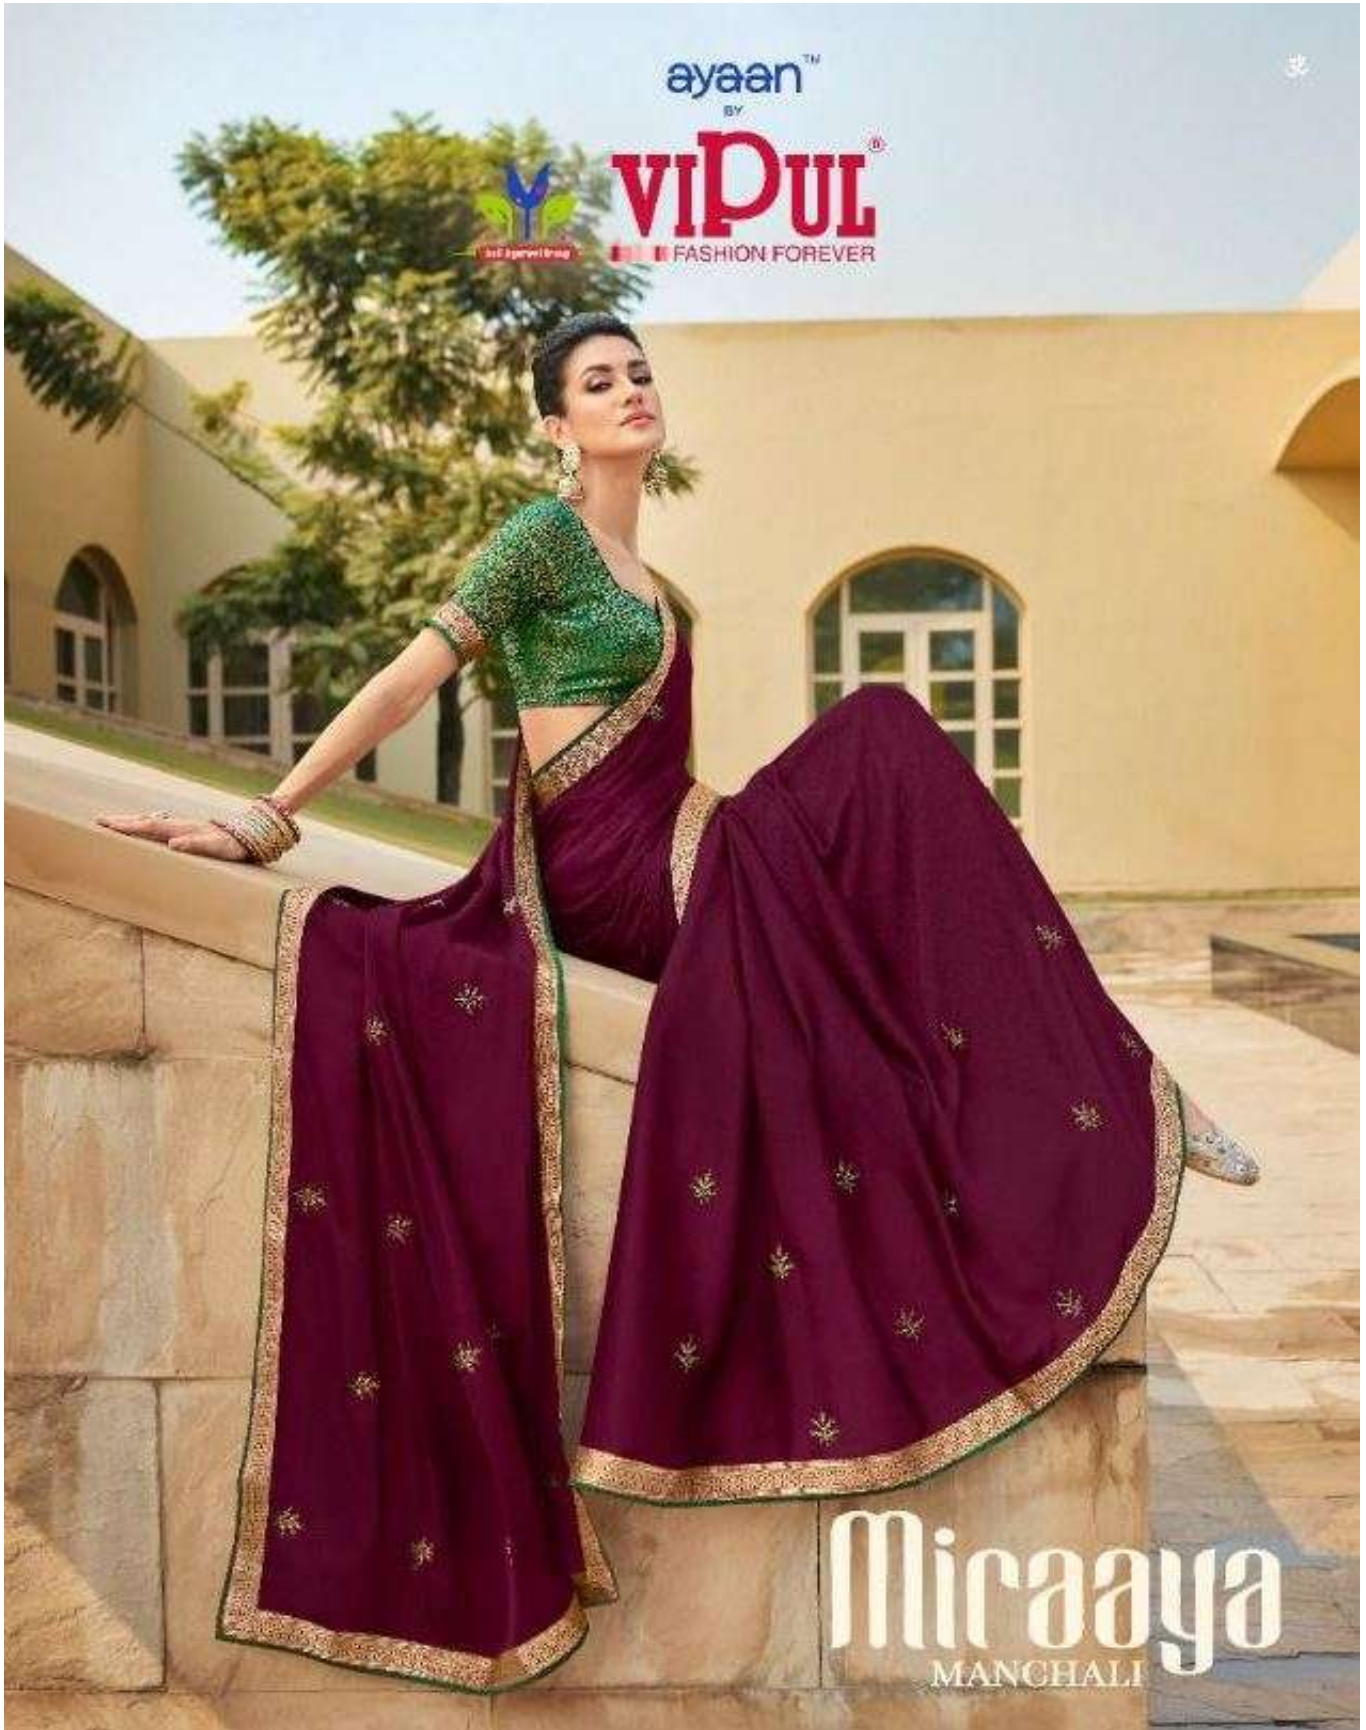

FASHION FOREVER

Miraaya
MANCHALI

ayaan™
viPul
FASHION DESIGNER
Miraaya
MANCHALI

DREAMY SIX YARDS IN VIVID HUES, ELEVATED
WITH CHIFFON WITH SHEEN FABRICK
DELICATELY EMBROIDERED MOTIFS & SU
WEVEN FINE BLOUSE, OUR PRE-SENTIVE
COLLECTION PAYS AN ODE TO THE FEMININE AND
ELEGANCE OF THE ICONIC DRAMATIS PERSONAL.