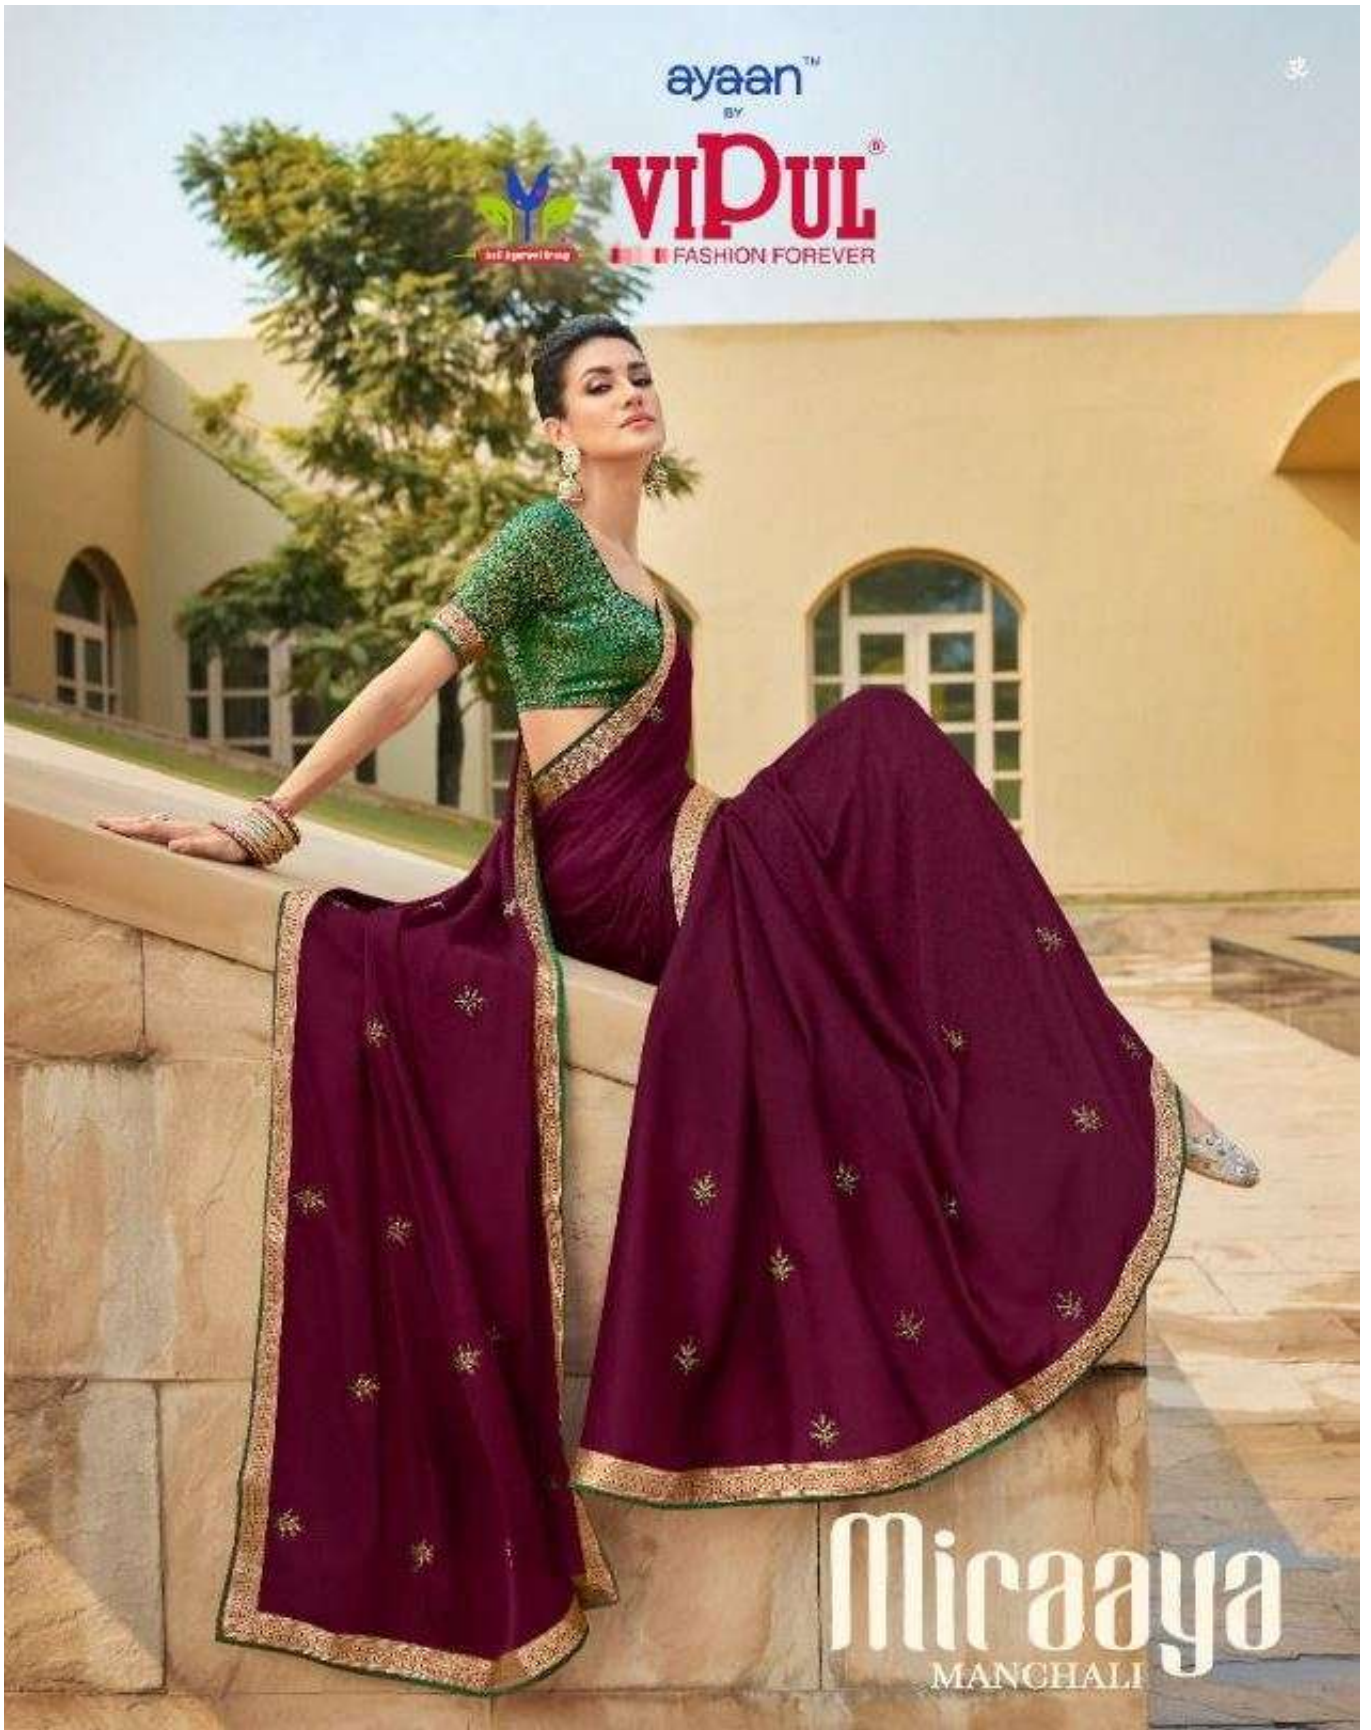

ayaan™

BY

VIPOUL®

FASHION FOREVER

Miraaya
MANCHALI