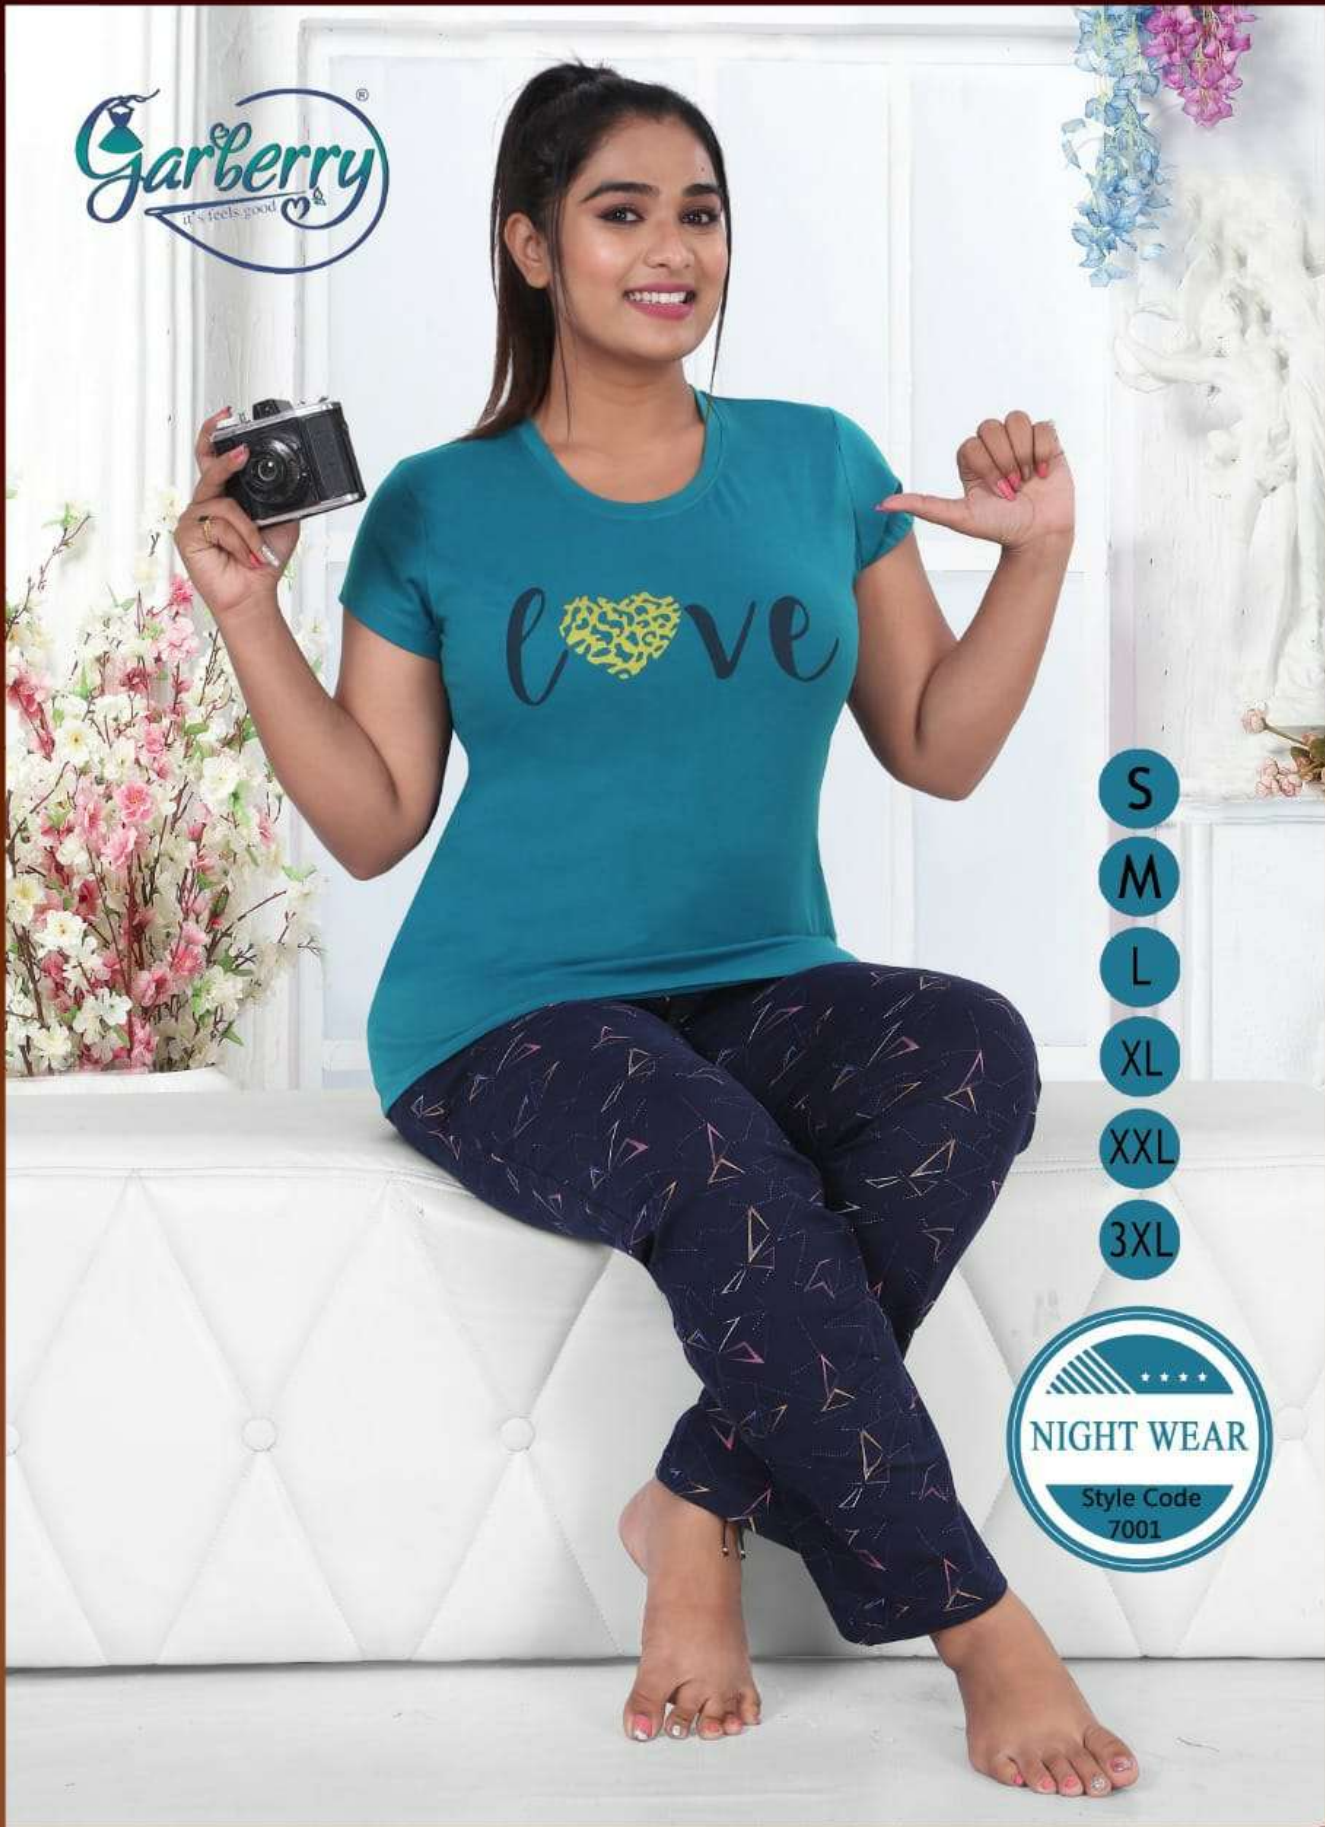

**INCIDE
INSPIRE**

- S
- M
- L
- XL
- XXL
- 3XL

NIGHT WEAR

Style Code
7001

everybody
~~SOME~~BODY
LOVE

- S
- M
- L
- XL
- XXL
- 3XL

NIGHT WEAR
Style Code
7001

**INCIDE
INSPIRE**

- S
- M
- L
- XL
- XXL
- 3XL

NIGHT WEAR

Style Code
7001

- S
- M
- L
- XL
- XXL
- 3XL

- S
- M
- L
- XL
- XXL
- 3XL

NIGHT WEAR
Style Code
7001

- S
- M
- L
- XL
- XXL
- 3XL

S

M

L

XL

XXL

3XL

NIGHT WEAR

Style Code
7001