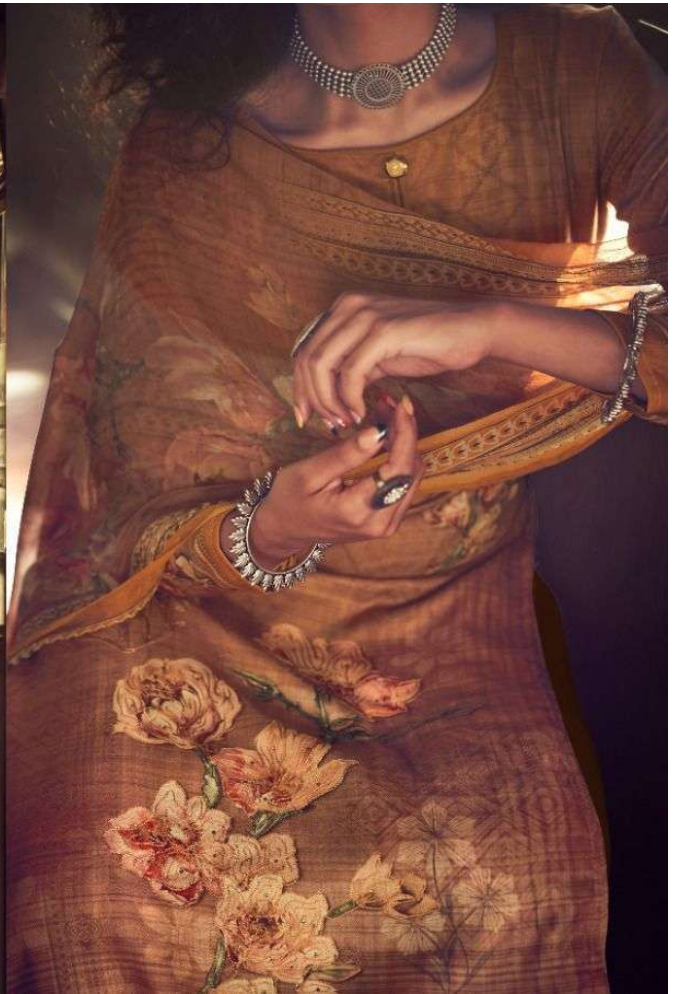

254 - 007

254 - 008

FEMININETOUCH

Replace your out of date wardrobe with exotically  
patterned collection of deep multicolored opulent ensembles  
feminine touch to your personality.

FEMININETOUCH

Handcrafted with intricate embroidery and delicate floral motifs, this ensemble is a true masterpiece of traditional craftsmanship. Perfect for those who appreciate the artistry of handloomed textiles.