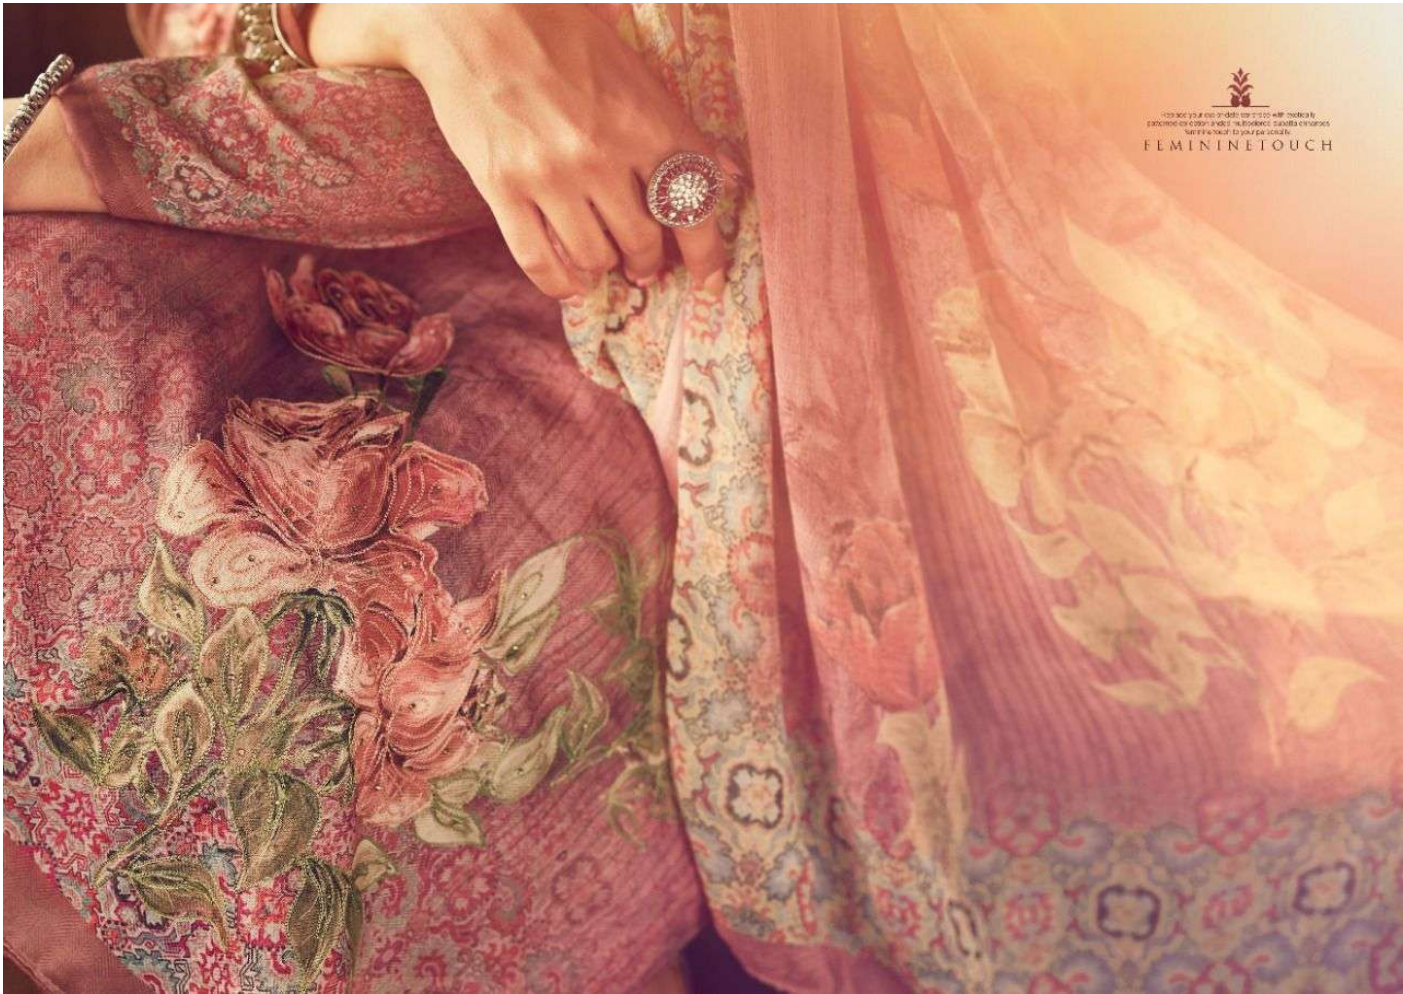

— ॐ कृपया आपका आदेश तुरंत प्रोसेस किया जाएगा —
— ॐ कृपया आपका आदेश तुरंत प्रोसेस किया जाएगा —
— ॐ कृपया आपका आदेश तुरंत प्रोसेस किया जाएगा —
FEMININETOUCH