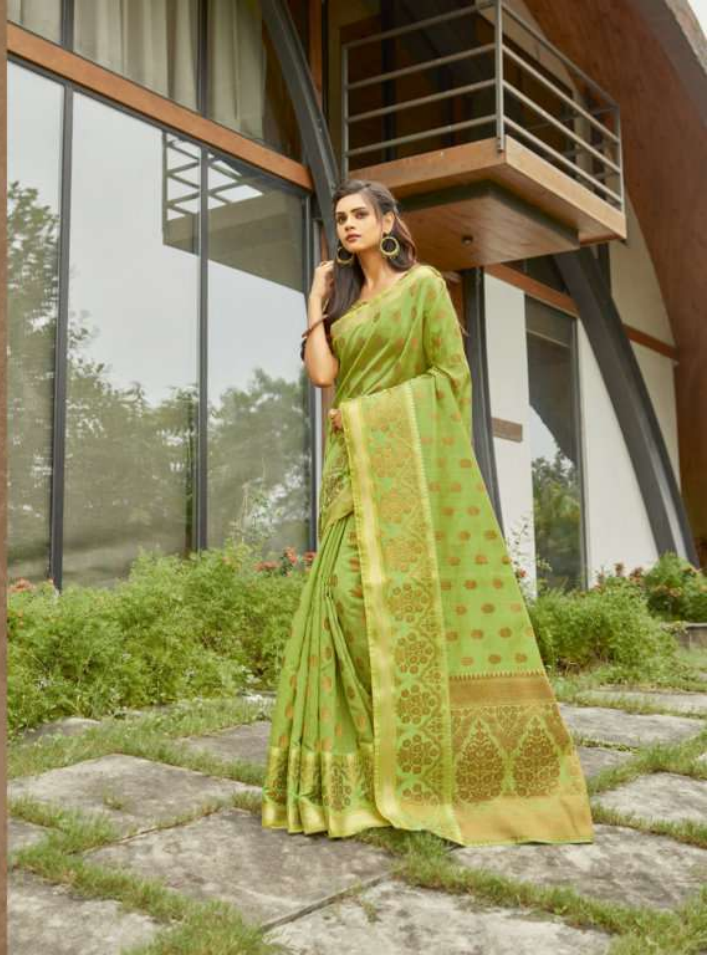

सिंहसागर की शायरी
SANGAM
PRINTS

7006

WILDERNESS
OF LOVE

A CREATION DESIGNED TO BRING YOU IN TOUCH WITH YOUR RAW SELF,
TO ENTICE THE WORLD WITH PURE ANIMAL MAGNETISM. FOR THE BOLD,
MODERN, CONFIDENT WOMAN... THIS IS THE PERFECT SARI.

સંગમ પ્રિન્ટ્સ
SANGAM
PRINTS

7001

7002

સંગમ પ્રિન્ટ્સ
SANGAM
PRINTS

7003

सिंहसागर की शायरी
SANGAM
PRINTS

संगम प्रिन्ट्स
SANGAM
PRINTS

7004