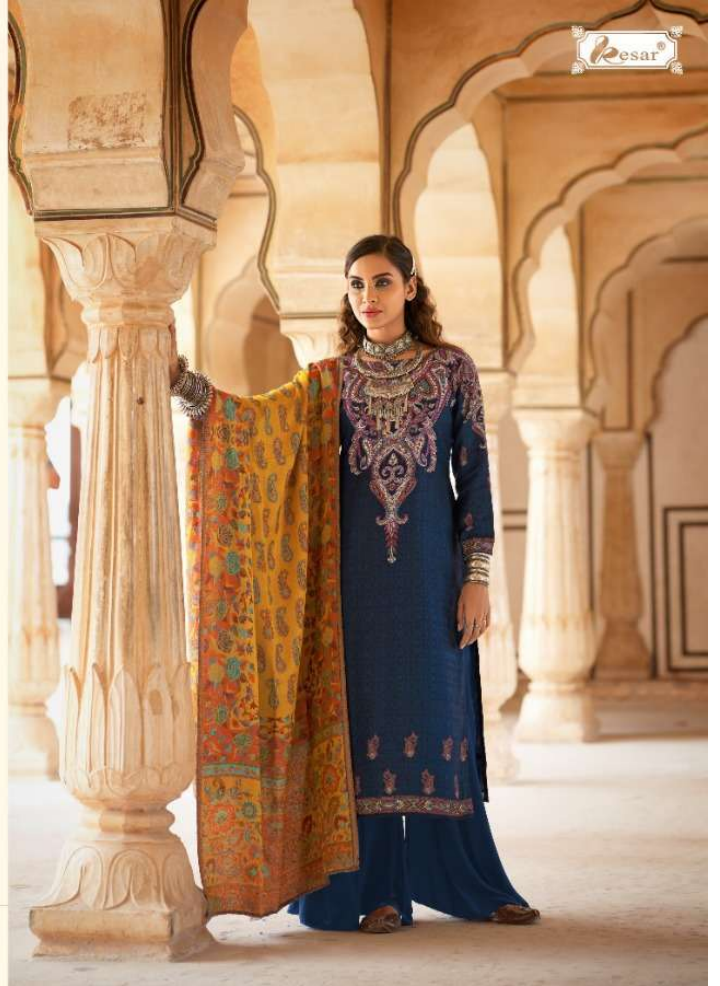

EXCELLENT AND BRILLIANT

115001

Resar®