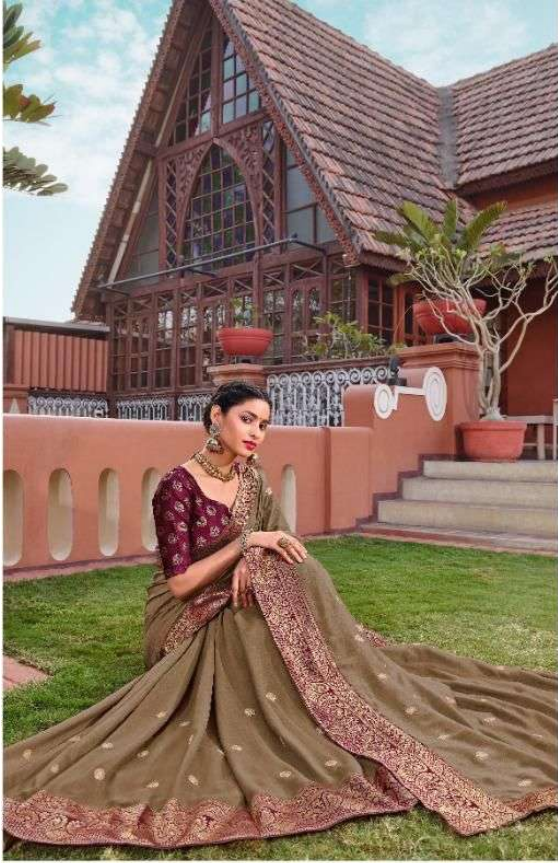

NISHA

RIGHT WOMEN
DESIGNER

NISHA

RIGHT WOMEN
DESIGNER

EVERYTHING | BEAUTY | 81181 |

GLAMOROUS GREEN | 81182 |

ENCHANTING | FASHION | 81183 |

STUNNING LAF-PON | 81184 |

EMBRACE | JOURNEY | 81185 |

PERFECT CHOICE | 81186 |

PERSONAL | STYLE | 81187 |

ULTIMATE | COI | FCTON | 81188 |

81181

81182

81183

81184