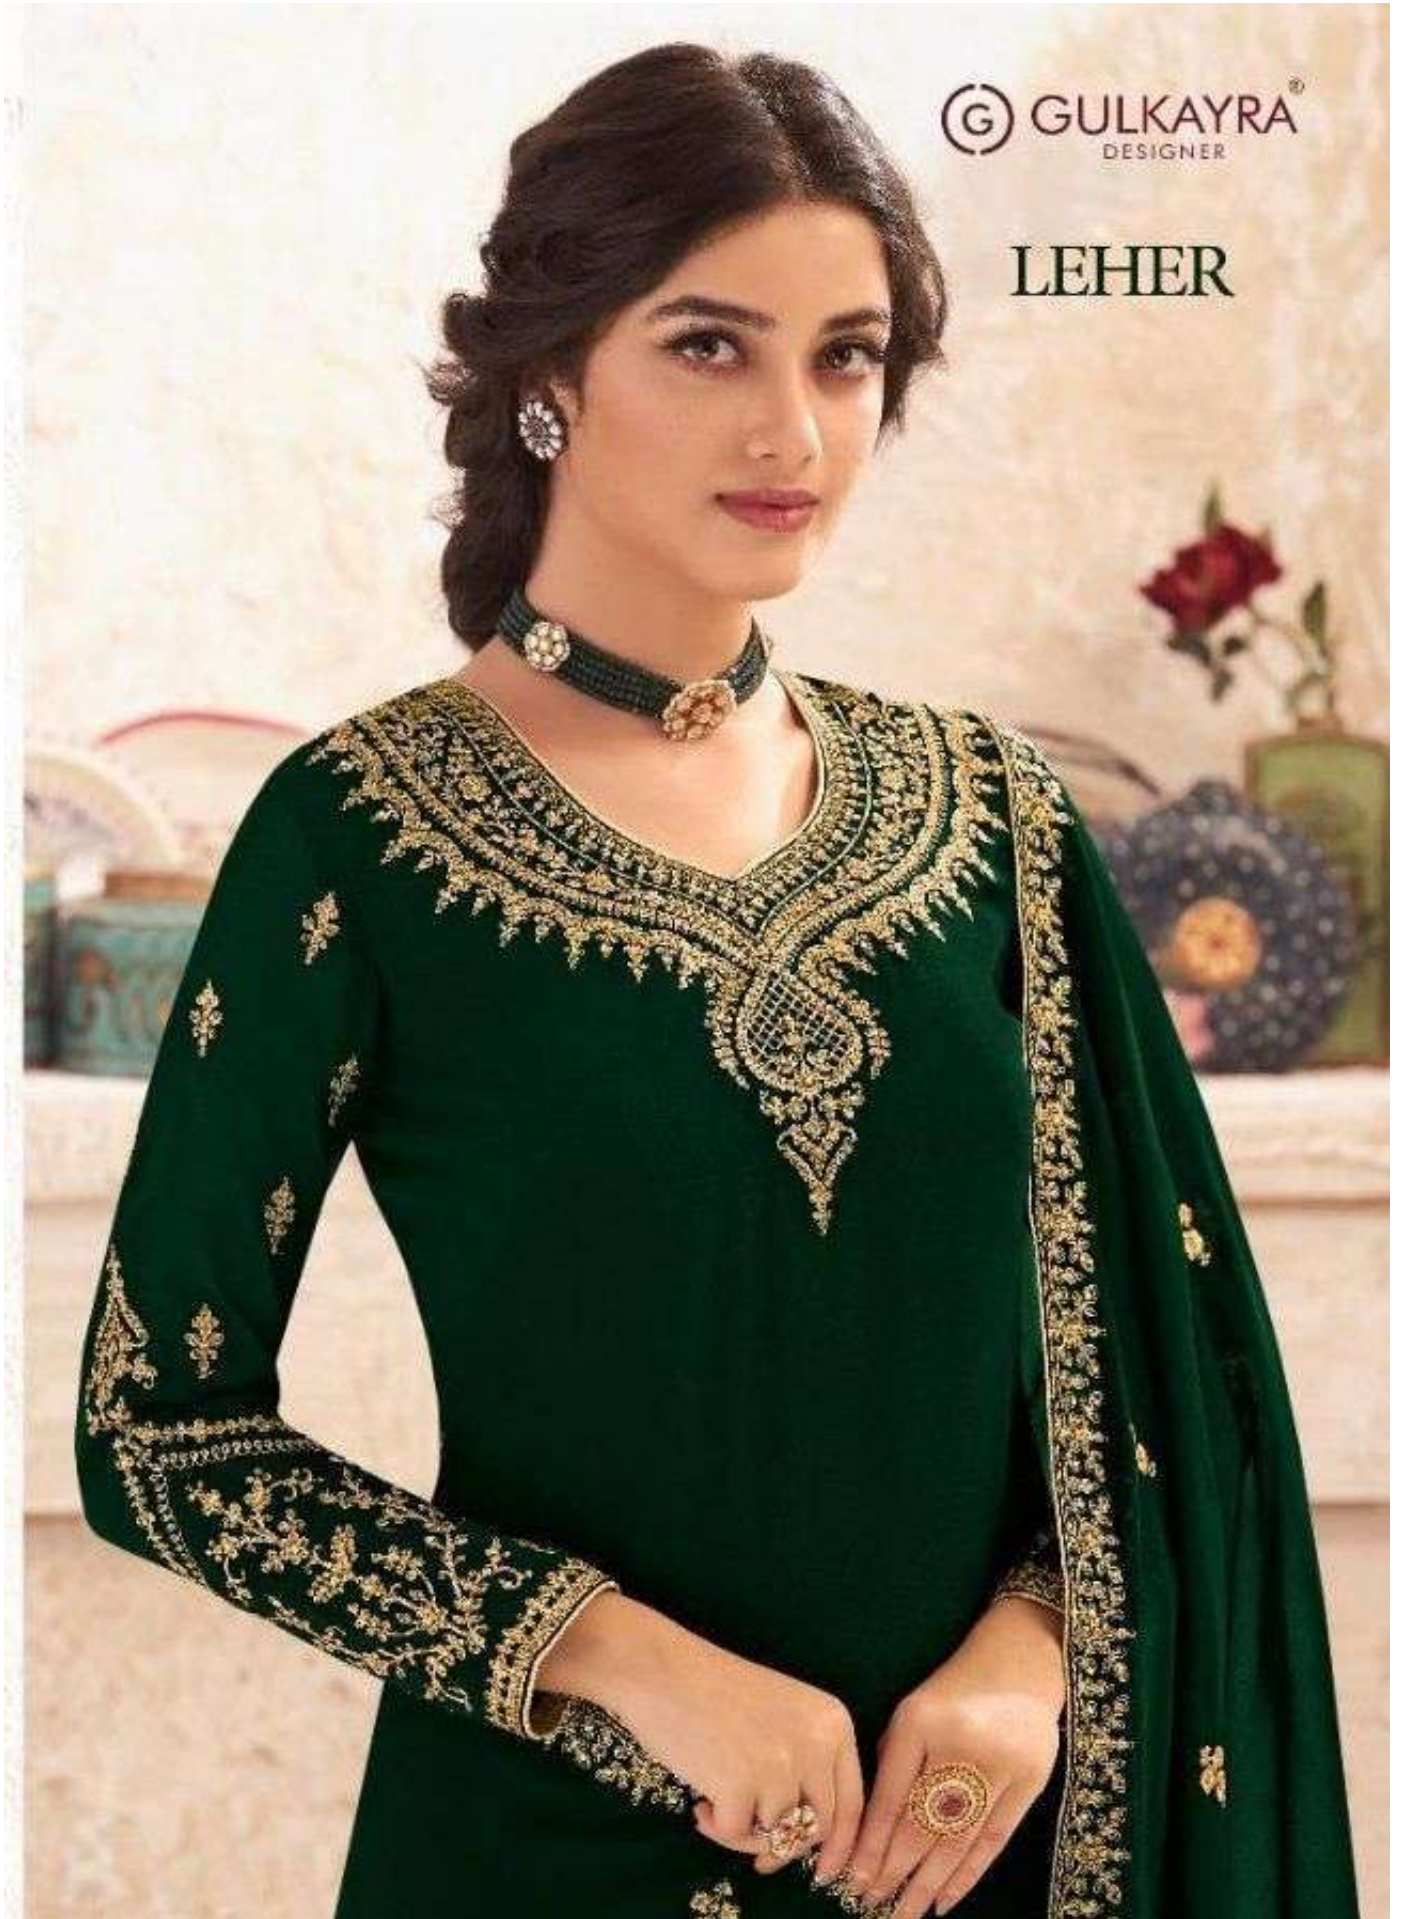

G GULKAYRA[®]
DESIGNER

LEHER

7011

7011

© GULKAYRA
DESIGNER

LEHER

© GULKAYRA
DESIGNER

7012

PRESENTING TO
YOU OUR NEW CATLOUGE

LEHER

PRODUCT DETAILS

: TOP :

REAL GEORGETTE

: BOTTOM :

DULL SANTOON

: DUPATTA :