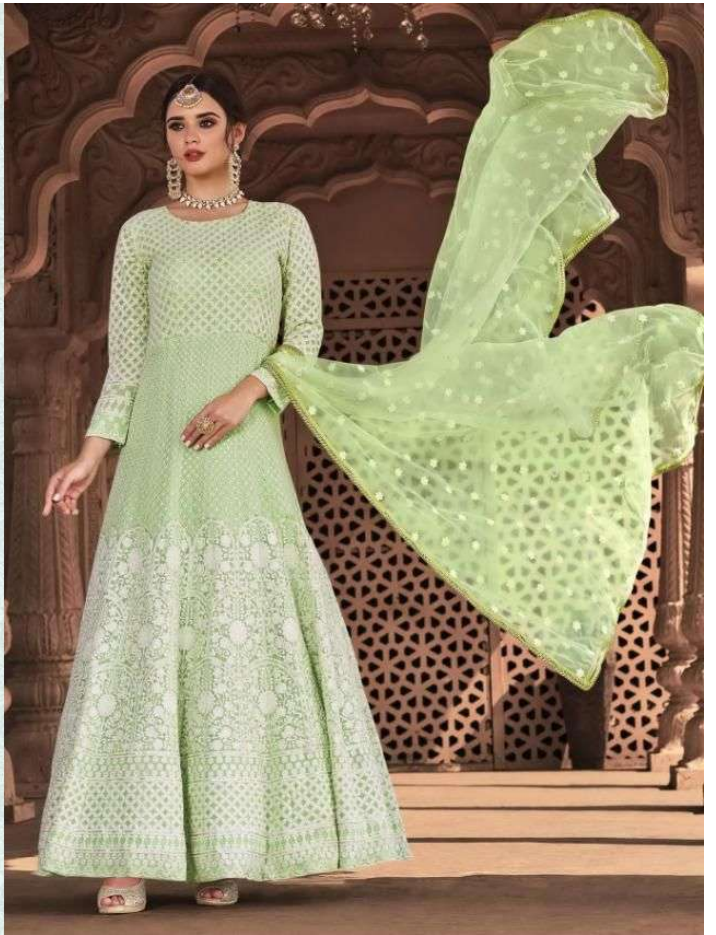

RINAZ[®]
FASHION

D.NO.5501
RIM ZIM
VOL-6

TOP: - BUTTERFLY NET WITH HEAVY EMBROIDERY & DIAMOND WORK
BOTTOM+INNER: - HEAVY SHANTUN
DUPATTA: - BUTTERFLY NET WITH EMBROIDERY

D.NO.5501

D.NO.5502

D.NO.5503

D.NO.5504

RIM ZIM

VOL-6

D.No.	TOP	BOTTOM + INNER	DUPATTA
5501	BUTTERFLY NET WITH HEAVY EMBROIDERY & DIAMOND WORK	HEAVY SHANTUN	BUTTERFLY NET WITH EMBROIDERY
5502	BUTTERFLY NET WITH HEAVY EMBROIDERY & DIAMOND WORK	HEAVY SHANTUN	BUTTERFLY NET WITH EMBROIDERY
5503	BUTTERFLY NET WITH HEAVY EMBROIDERY & DIAMOND WORK	HEAVY SHANTUN	BUTTERFLY NET WITH EMBROIDERY
5504	BUTTERFLY NET WITH HEAVY EMBROIDERY & DIAMOND WORK	HEAVY SHANTUN	BUTTERFLY NET WITH EMBROIDERY
5505	BUTTERFLY NET WITH HEAVY EMBROIDERY & DIAMOND WORK	HEAVY SHANTUN	BUTTERFLY NET WITH EMBROIDERY