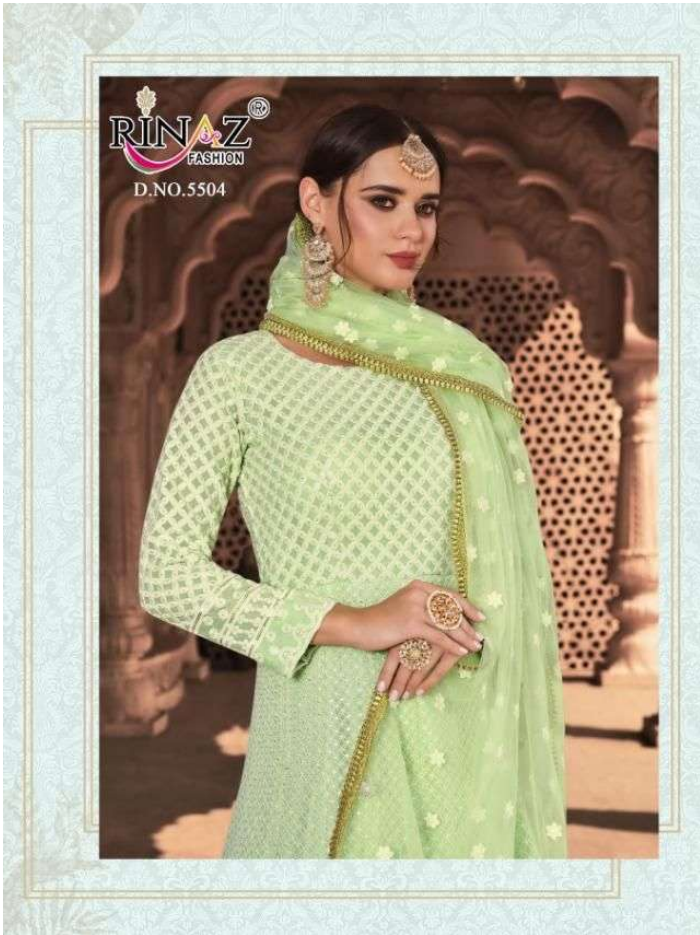

RINAZ[®]
FASHION

D.NO.5501
RIM ZIM
VOL-6

TOP: - BUTTERFLY NET WITH HEAVY EMBROIDERY & DIAMOND WORK
BOTTOM+INNER: - HEAVY SHANTUN
DUPATTA: - BUTTERFLY NET WITH EMBROIDERY

D.NO.5501

D.NO.5502

D.NO.5503

D.NO.5504

RIM ZIM

VOL-6

D.No.	TOP	BOTTOM + INNER	DUPATTA
5501	BUTTERFLY NET WITH HEAVY EMBROIDERY & DIAMOND WORK	HEAVY SHANTUN	BUTTERFLY NET WITH EMBROIDERY
5502	BUTTERFLY NET WITH HEAVY EMBROIDERY & DIAMOND WORK	HEAVY SHANTUN	BUTTERFLY NET WITH EMBROIDERY
5503	BUTTERFLY NET WITH HEAVY EMBROIDERY & DIAMOND WORK	HEAVY SHANTUN	BUTTERFLY NET WITH EMBROIDERY
5504	BUTTERFLY NET WITH HEAVY EMBROIDERY & DIAMOND WORK	HEAVY SHANTUN	BUTTERFLY NET WITH EMBROIDERY
5505	BUTTERFLY NET WITH HEAVY EMBROIDERY & DIAMOND WORK	HEAVY SHANTUN	BUTTERFLY NET WITH EMBROIDERY