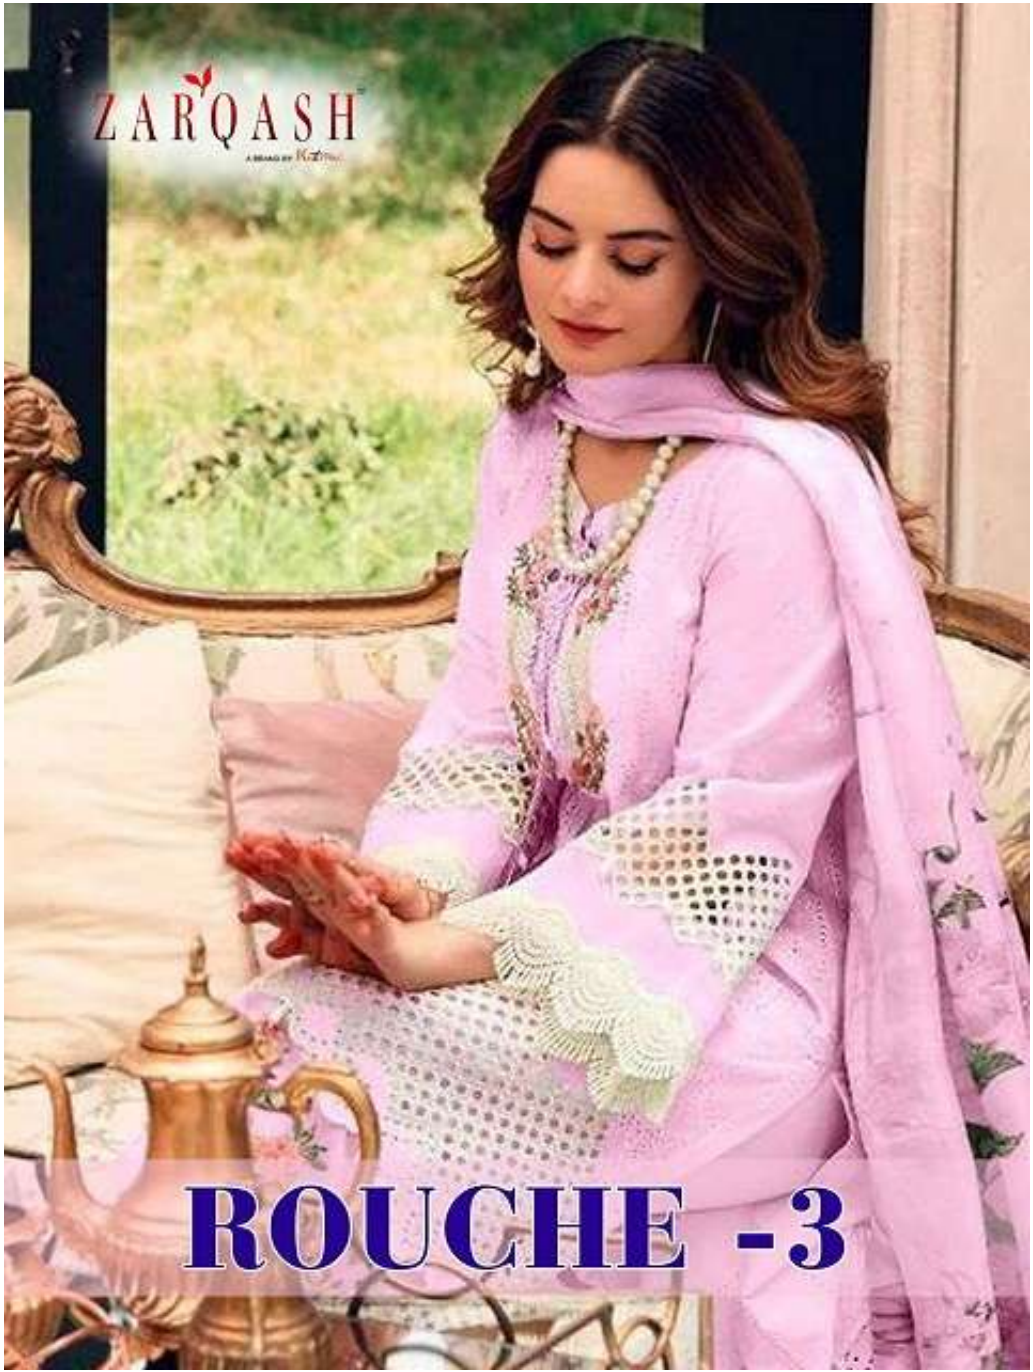

ZARQASH  
A BRAND BY KUTUB

**ROUCHE -3**

ZARQASH  
A BRAND BY KUTUB

**ROUCHE -3**

**ZARQASH**  
A BRAND BY **KITMAY**

**D.NO.Z-2051 D**

Top - Lawn cotton heavy embroidered  
Bottom - Semi lawn cotton  
Dupatta - Chiffon digital printed

**ZARQASH**  
A BRAND BY KUTUMBA

**D.NO.Z-2051 C**

Top - Lawn cotton heavy embroidered  
Bottom - Semi lawn cotton  
Dupatta - Chiffon digital printed

**ZARQASH**  
A BRAND BY KUTTY

**D.NO.Z-2051 B**

Top - Lawn cotton heavy embroidered  
Bottom - Semi lawn cotton  
Dupatta - Chiffon digital printed

**ZARQASH**  
A BRAND BY **KIKI**

**D.NO.Z-2051 A**

Top - Lawn cotton heavy embroidered  
Bottom - Semi lawn cotton  
Dupatta - Chiffon digital printed

**D.NO.Z-2051 A**

**D.NO.Z-2051 B**

**D.NO.Z-2051 C**

**D.NO.Z-2051 D**

**Top - Lawn cotton**  
**Bottom - Semi lawn**  
**Dupatta - Chiffon printed**