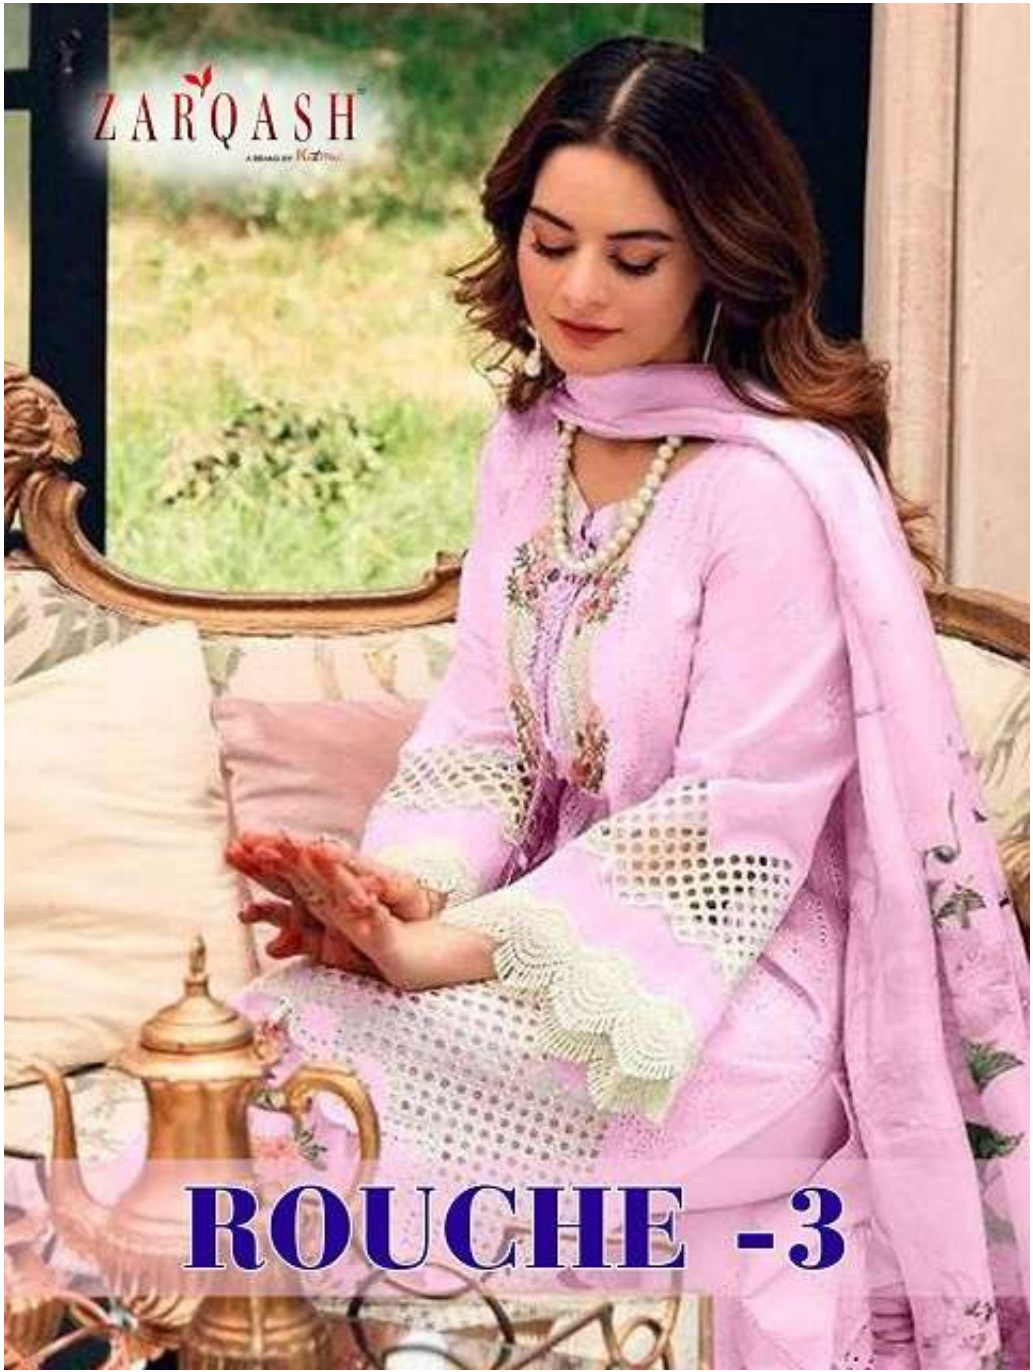

ZARQASH  
A BRAND BY KUTUB

**ROUCHE -3**

ZARQASH  
A BRAND BY KUTUB

**ROUCHE -3**

**ZARQASH**  
A BRAND BY **KITANI**

**D.NO.Z-2051 D**

Top - Lawn cotton heavy embroidered  
Bottom - Semi lawn cotton  
Dupatta - Chiffon digital printed

**ZARQASH**  
A BRAND BY **KITANO**

**D.NO.Z-2051 C**

Top - Lawn cotton heavy embroidered  
Bottom - Semi lawn cotton  
Dupatta - Chiffon digital printed

**ZARQASH**  
A BRAND BY KUTTY

**D.NO.Z-2051 B**

Top - Lawn cotton heavy embroidered  
Bottom - Semi lawn cotton  
Dupatta - Chiffon digital printed

**ZARQASH**  
A BRAND BY KIKI

**D.NO.Z-2051 A**

Top - Lawn cotton heavy embroidered  
Bottom - Semi lawn cotton  
Dupatta - Chiffon digital printed

**D.NO.Z-2051 A**

**D.NO.Z-2051 B**

**D.NO.Z-2051 C**

**D.NO.Z-2051 D**

Top - Lawn cotton  
Bottom - Semi lawn  
Dupatta - Chiffon printed