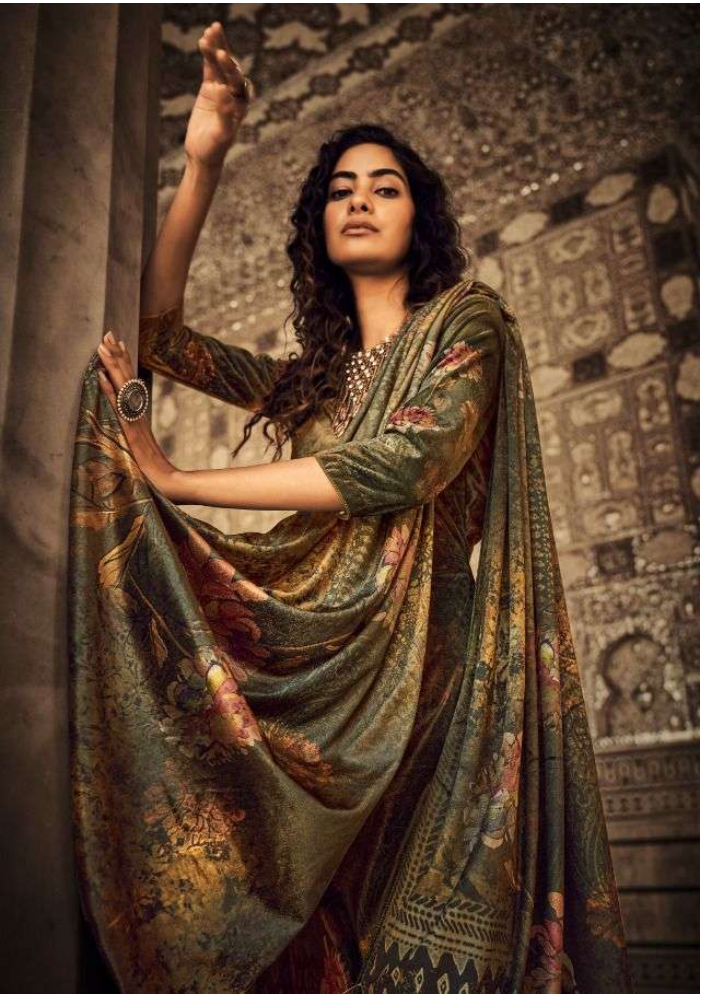

Sheesh Mahal

BEAUTYWINDS

Sheesh Mahal

BEAUTYWINDS

258-003
SheeshiMalhi

258-002

Shree Mahal

258-005
SheeshyMajid

BEAUTYWINDS

SheeshMahal

BEAUTY WINDS

-: Product Details :-

Top

Premium Velvet Digital Print.

Bottom

Pure Pashmina Solid.