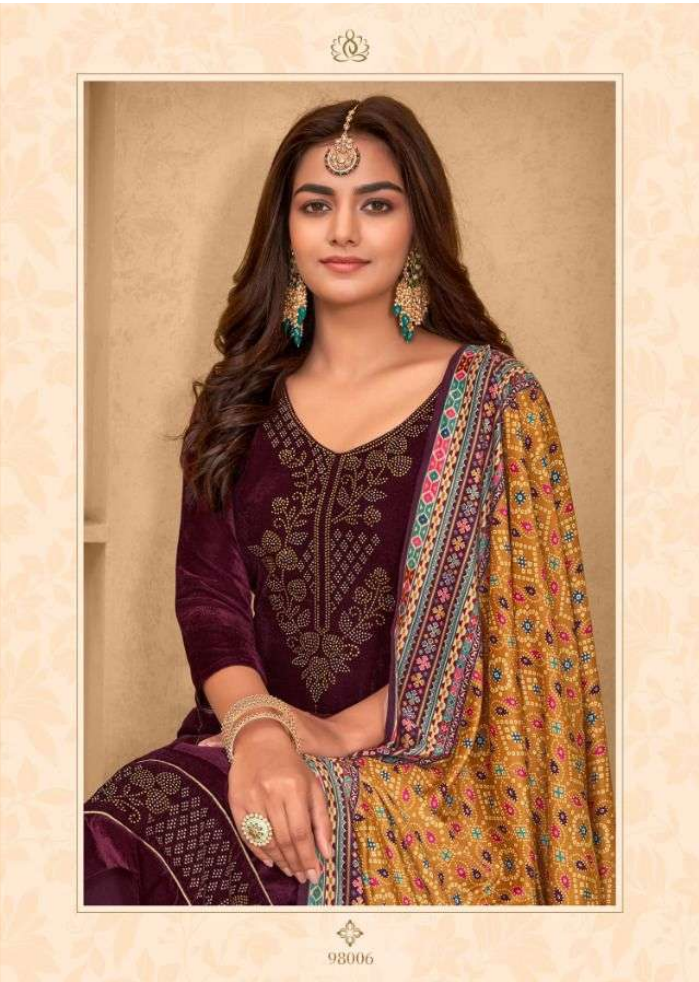

TunicHouse
PURE BEYOND CREATION

98003

A close-up photograph of the woman's face and upper torso, showing the gold jewelry and the maroon velvet fabric. The background is a light beige wall with a subtle floral pattern.