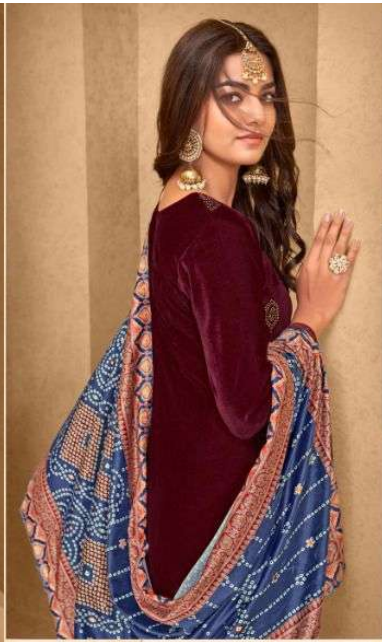

TunicHouse
PURE BEYOND CREATION

98003

A close-up photograph of the woman's face and upper torso, showing the gold jewelry and the maroon velvet fabric. The background is a light beige wall with a subtle floral pattern.