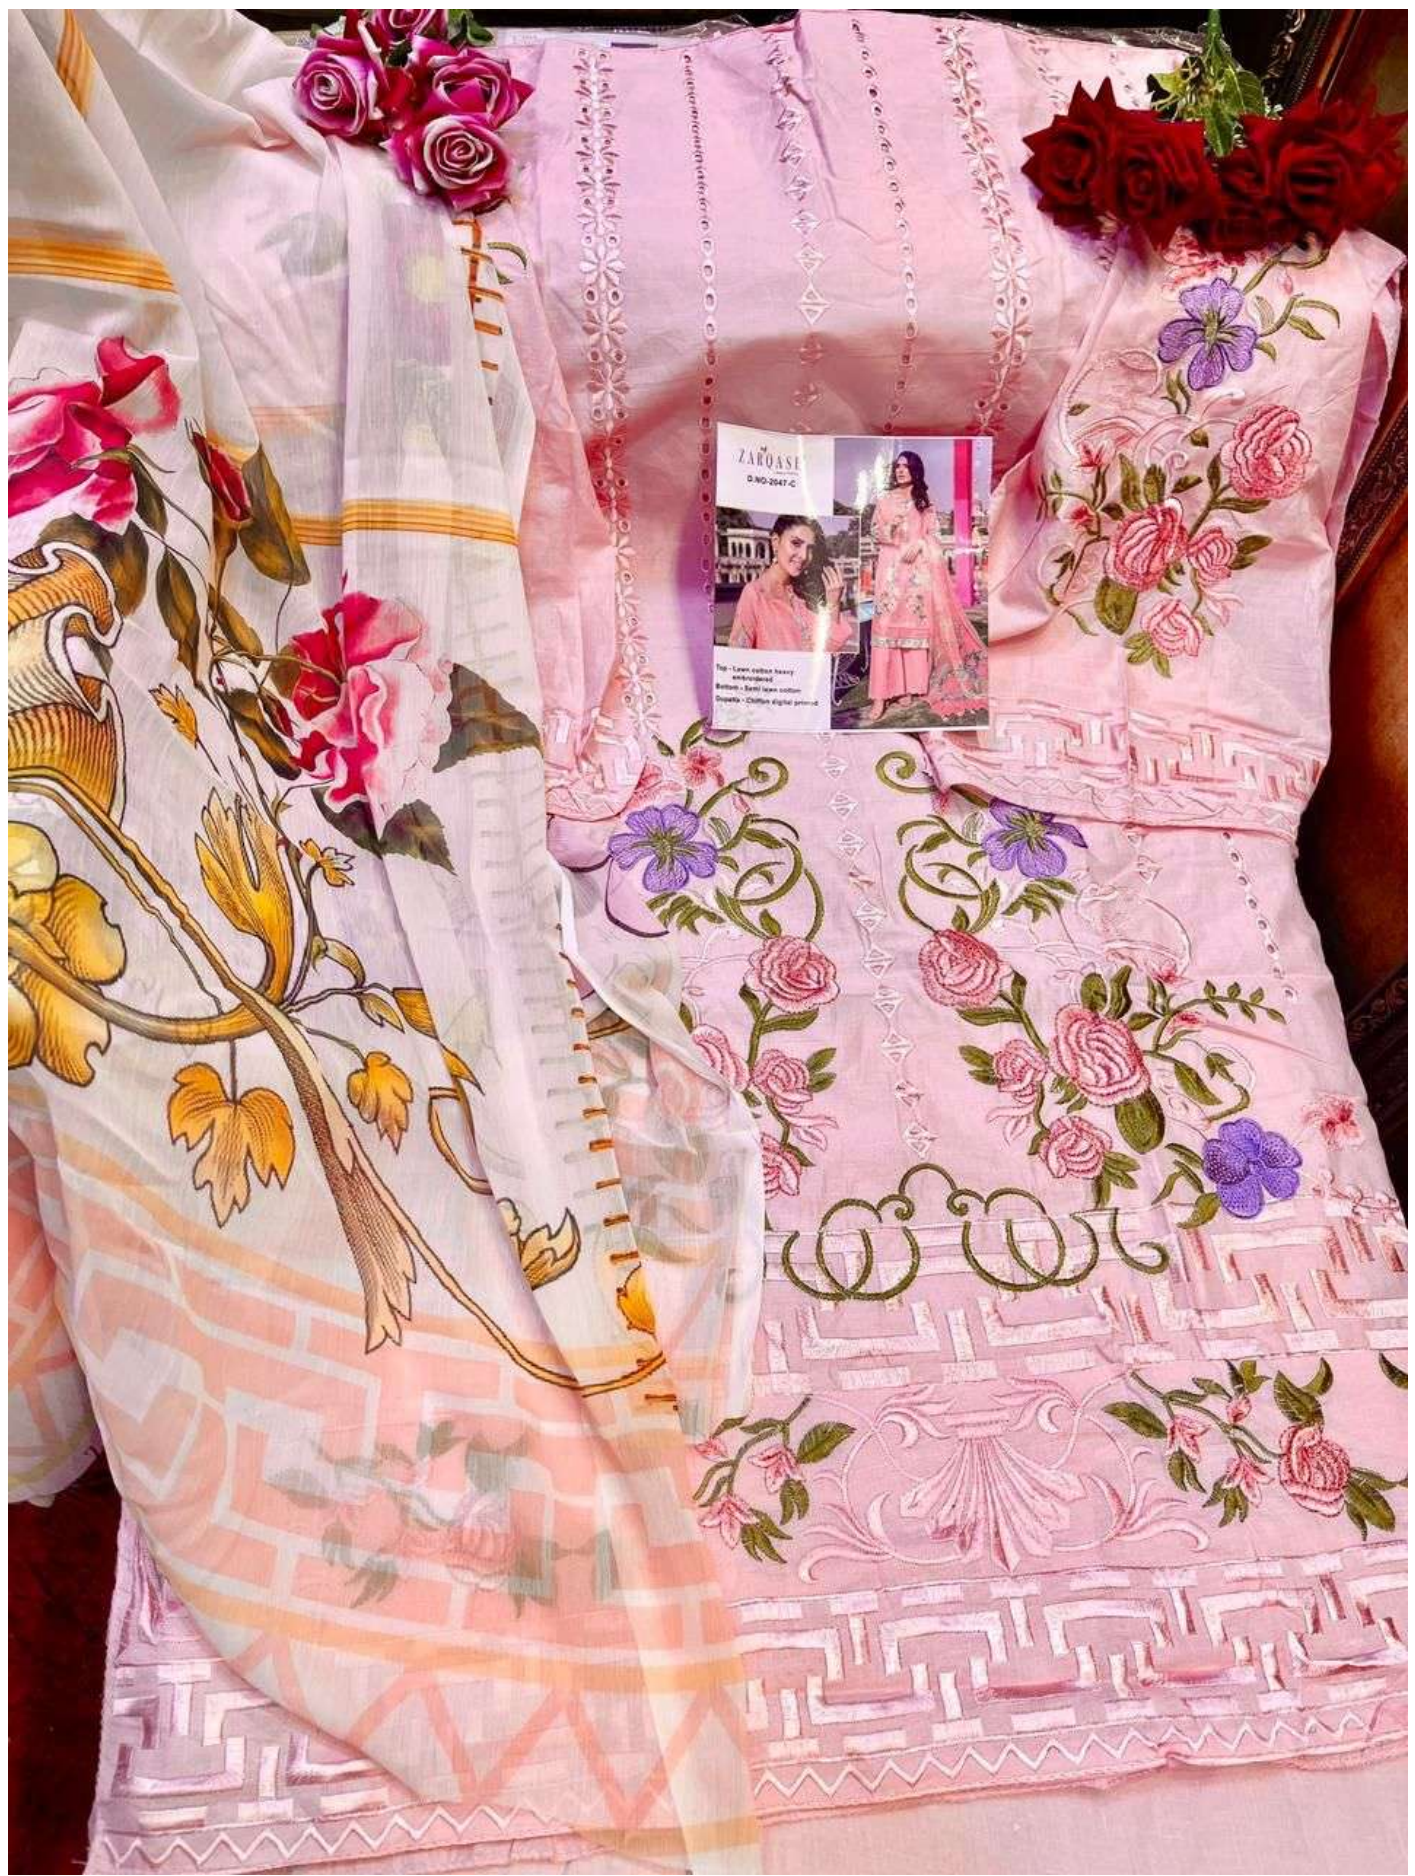

Bottom - Semi lawn cotton

Dupatta - Chiffon digital printed

ZARQASH
D.NO-2347-D

Top - Lawn cotton baby embroidery
Bottom - Bari lawn cotton
Quills - China digital print

ZARQASH

ZARQASH®
A brand by KCS®

Rouche-2

Bottom - Semi lawn cotton

Dupatta - Chiffon digital printed

ZARQASH[®]
A BRAND BY *KurlyPink*

D.NO-2047-A

Top - Lawn cotton heavy embroidered

Bottom - Semi lawn cotton

Dupatta - Chiffon digital printed

ZARQASH[®]
A BRAND BY *KurAyaan*

D.NO-2047-C

Top - Lawn cotton heavy embroidered

Bottom - Semi lawn cotton

Dupatta - Chiffon digital printed

ZARQASI
D.NO-2047-C

Top - Lawn cotton heavy embroidery
Bottom - Soft lawn cotton
Dupatta - Chiffon digital print