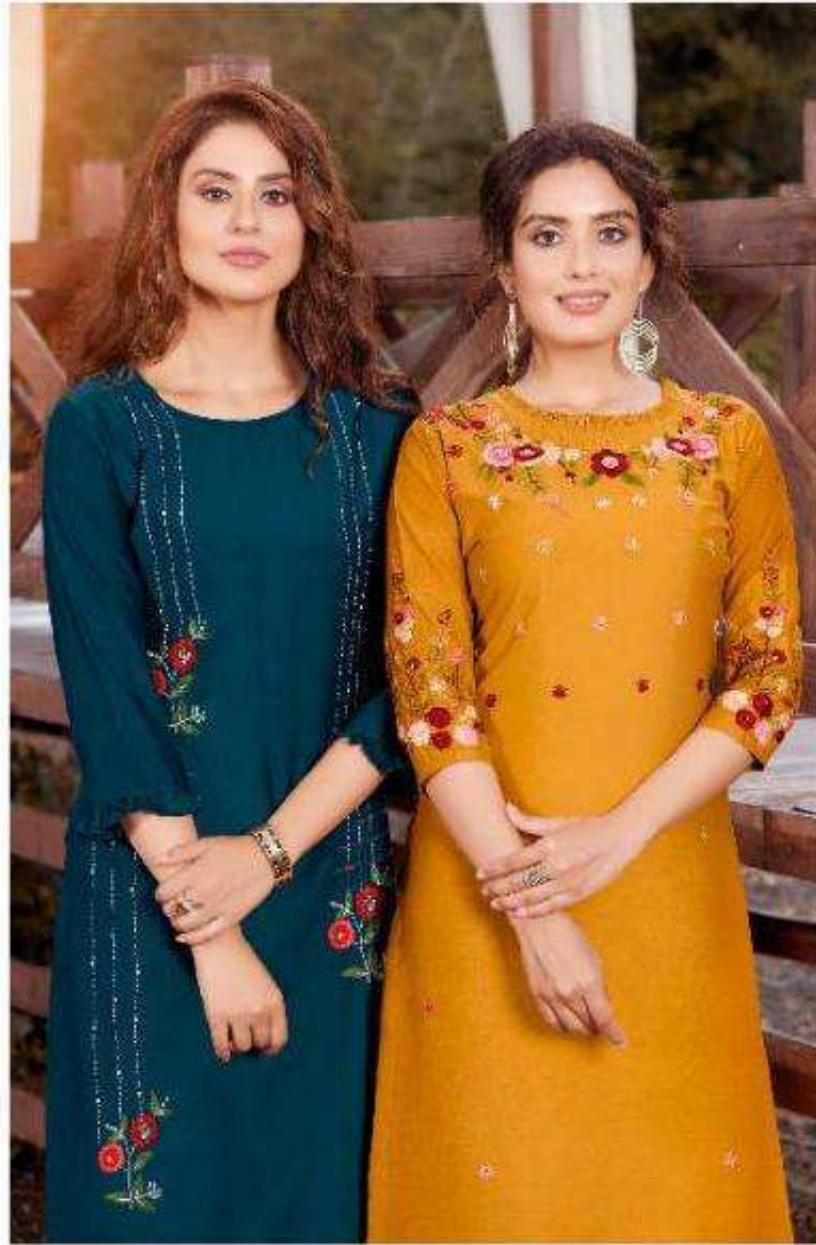

BY
ANJU FABRICS

Impressive
~ VOL-2 ~

BY
ANJU FABRICS

Impressive
~ VOL-2 ~

ROYAL ROMANCE
ADD A LITTLE TOUCH OF SPLASH
AND SHINE TO LIFE

MODERN LUXURIOUS
ADD A LITTLE TOUCH OF SPLASH AND SHINE TO LIFE
DN : 2081