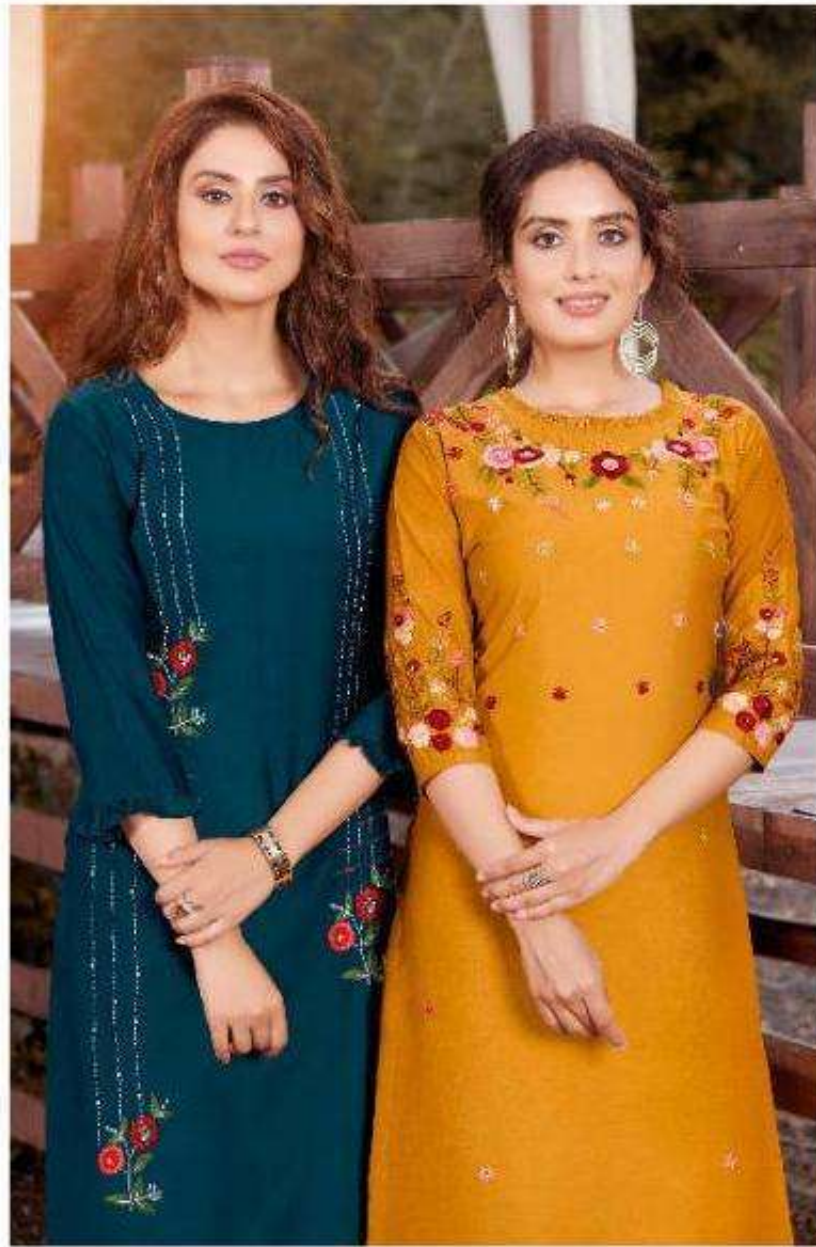

BY
ANJU FABRICS

Impressive
~ VOL-2 ~

BY
ANJU FABRICS

Impressive
~ VOL-2 ~

ROYAL ROMANCE
ADD A LITTLE TOUCH OF SPLASH
AND SHINE TO LIFE

MODERN LUXURIOUS
ADD A LITTLE TOUCH OF SPLASH AND SHINE TO LIFE
DN : 2081