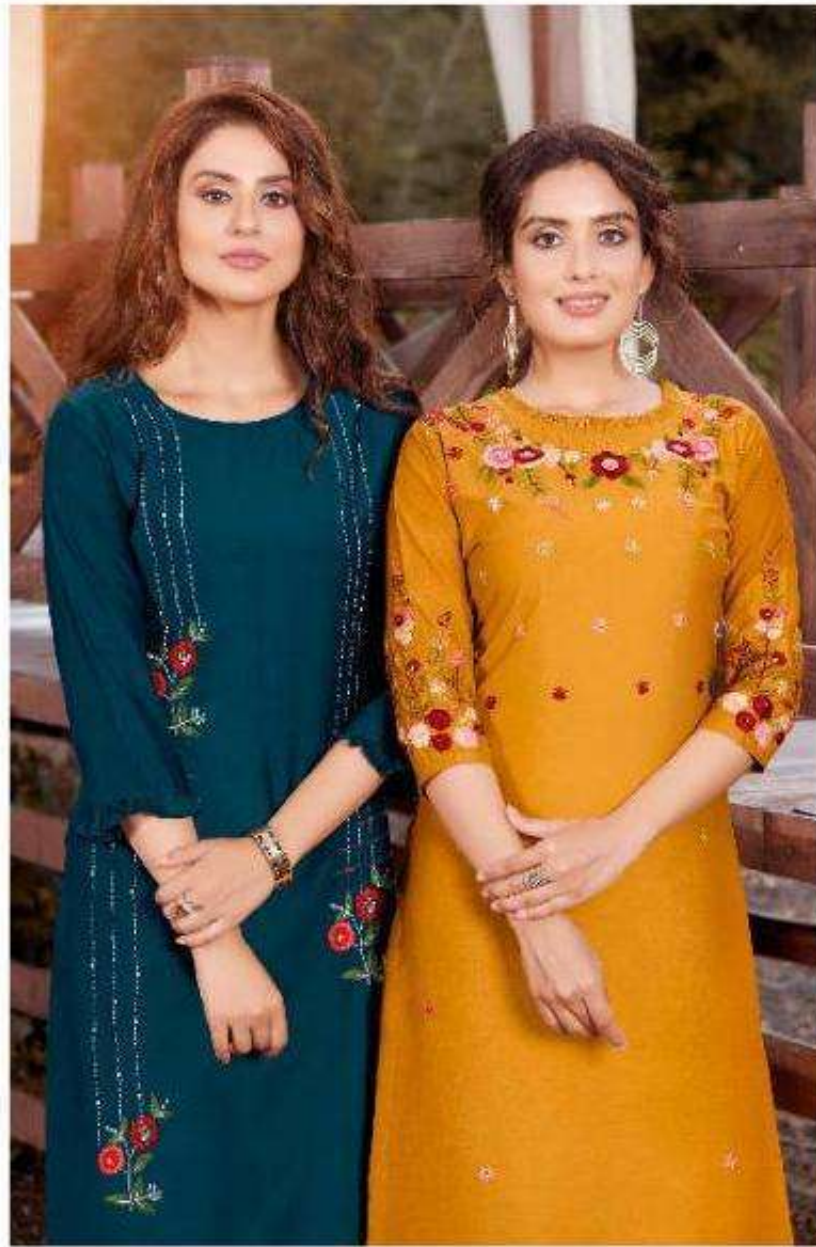

BY  
ANJU FABRICS

*Impressive*  
~ VOL-2 ~

BY  
ANJU FABRICS

*Impressive*  
~ VOL-2 ~

ROYAL ROMANCE  
ADD A LITTLE TOUCH OF SPLASH  
AND SHINE TO LIFE

**MODERN LUXURIOUS**  
ADD A LITTLE TOUCH OF SPLASH AND SHINE TO LIFE  
DN : 2081