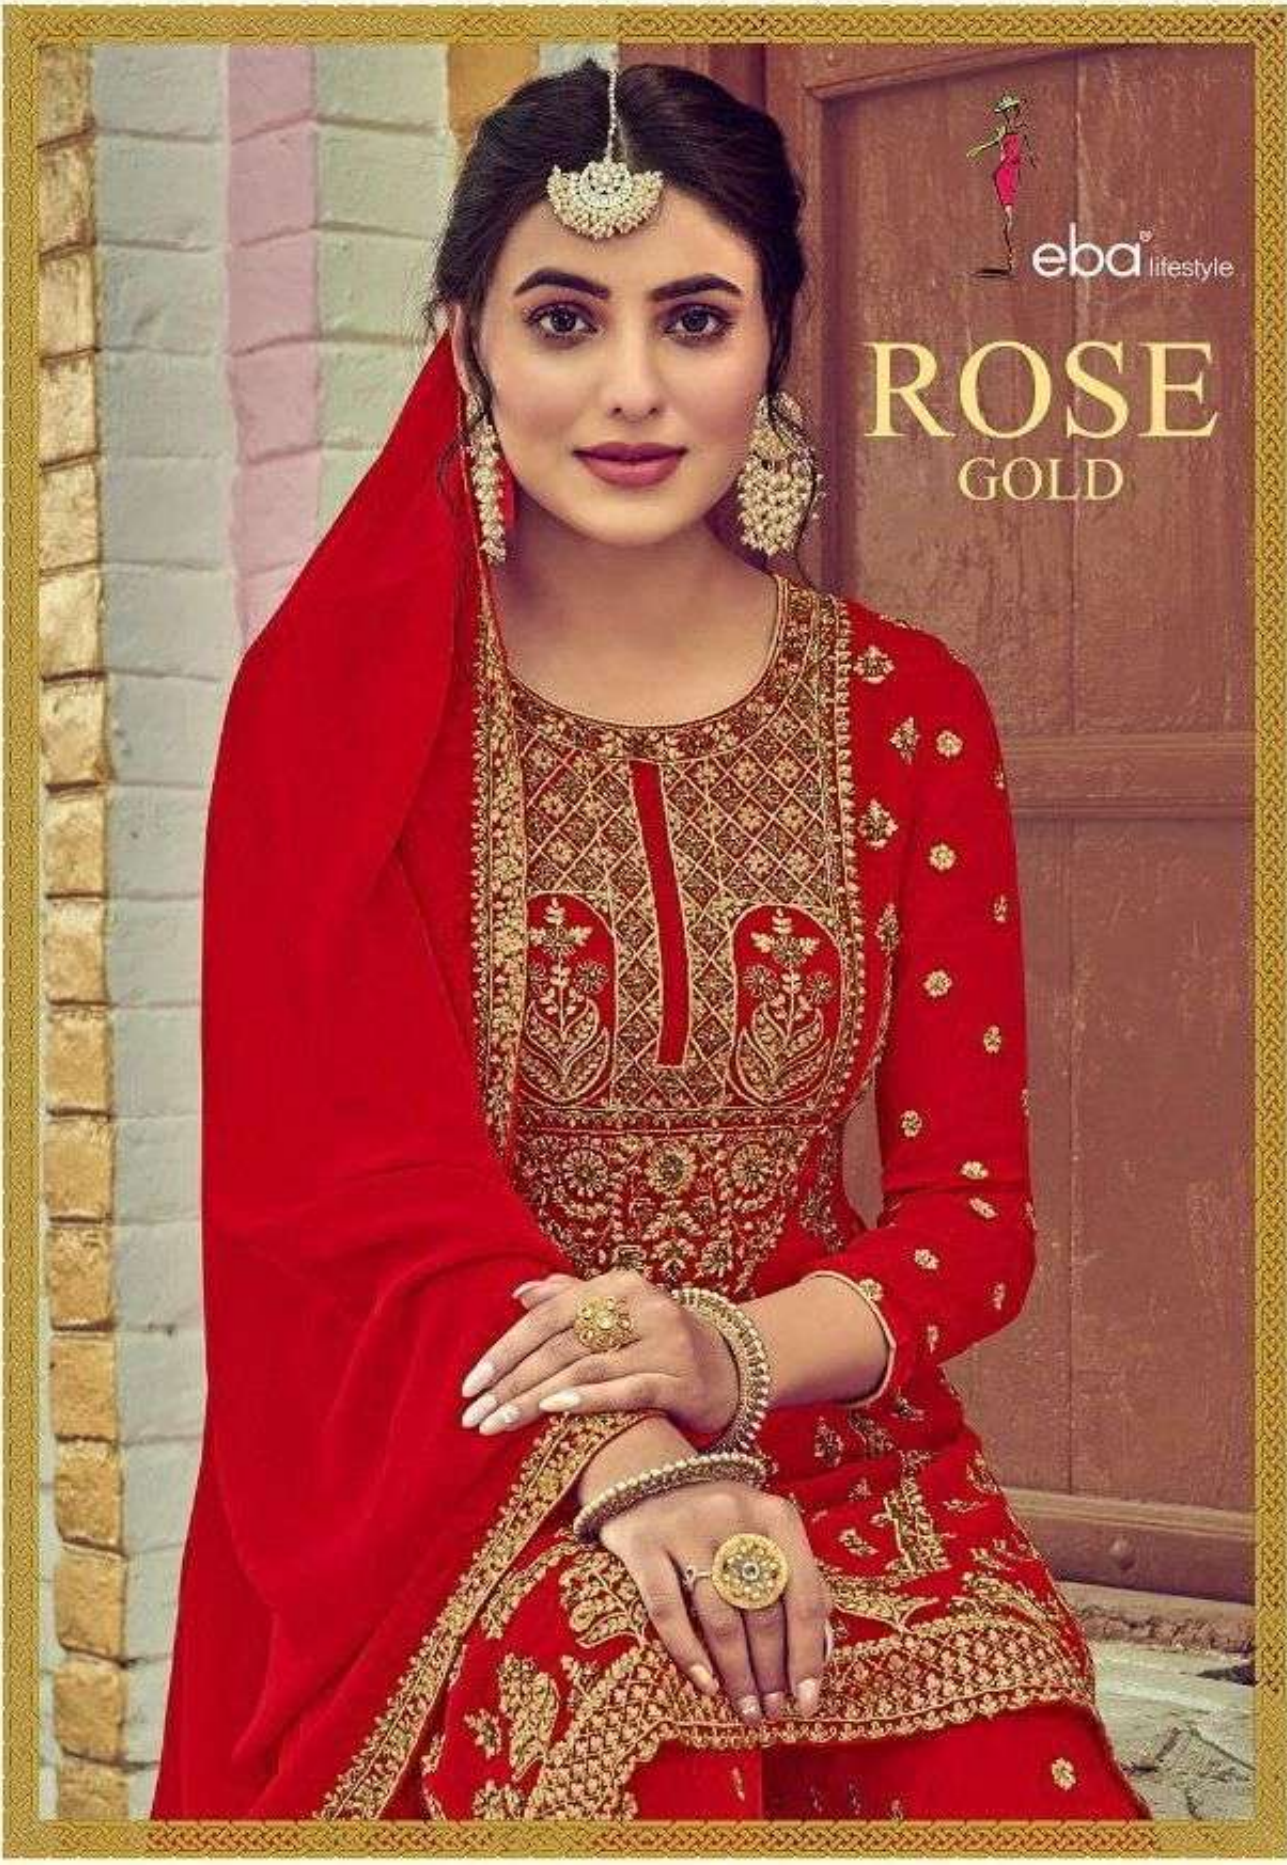

eba lifestyle

ROSE GOLD

eba lifestyle

ROSE GOLD

eba lifestyle

+ 1220 +

eba® lifestyle

Fashion is an important aspect in every one life.
it's manipulated beautifully and seen to be amazing.
be the most stunning beauty Draped in the fashionSuper smile...
spread the good vibes of your super smile in the world
of fashion Clothing & become the showstopper
of every occasion in your life

*Glimmering
Drops of
Magic*

1219

1220

1221

ROSE
GOLD