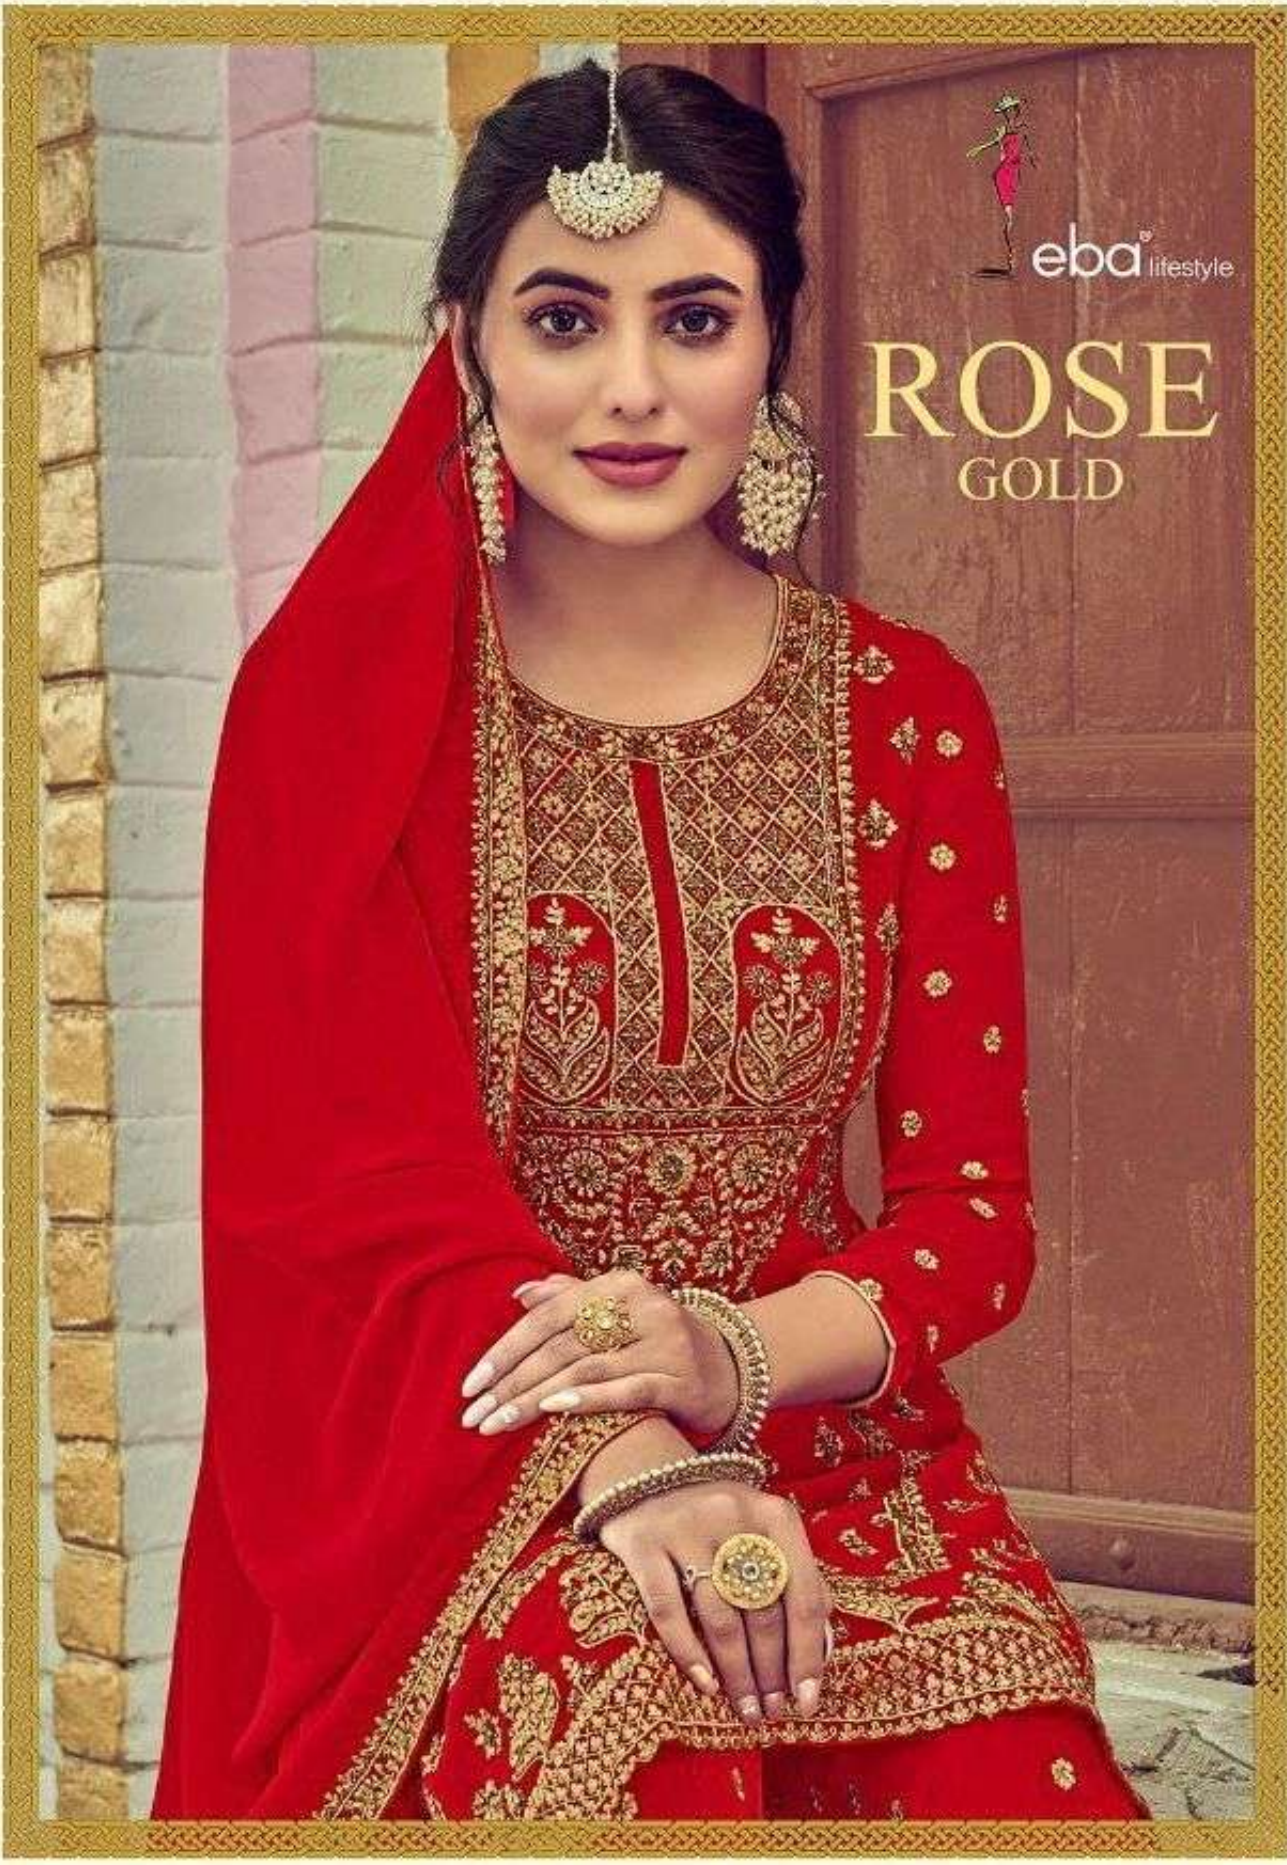

eba lifestyle

ROSE GOLD