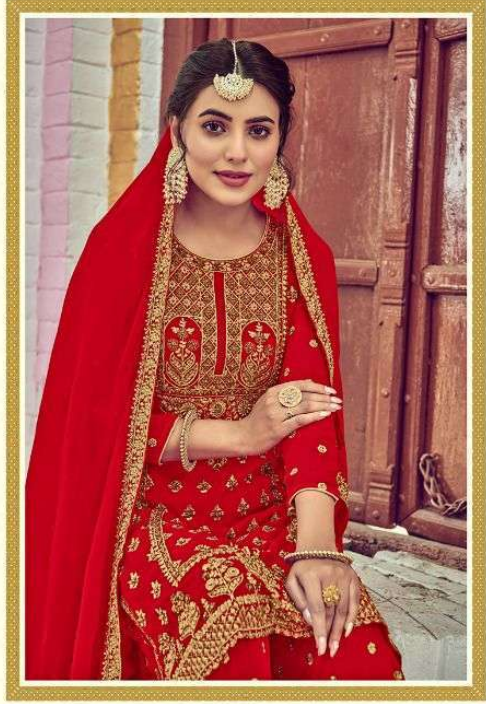

eba lifestyle

ROSE GOLD

eba lifestyle

ROSE GOLD

eba lifestyle

+ 1220 +

eba® lifestyle

Fashion is an important aspect in every one life.
it's manipulated beautifully and seen to be amazing.
be the most stunning beauty Draped in the fashionSuper smile...
spread the good vibes of your super smile in the world
of fashion Clothing & become the showstopper
of every occasion in your life

*Glimmering
Drops of
Magic*

1219

1220

1221

ROSE
GOLD