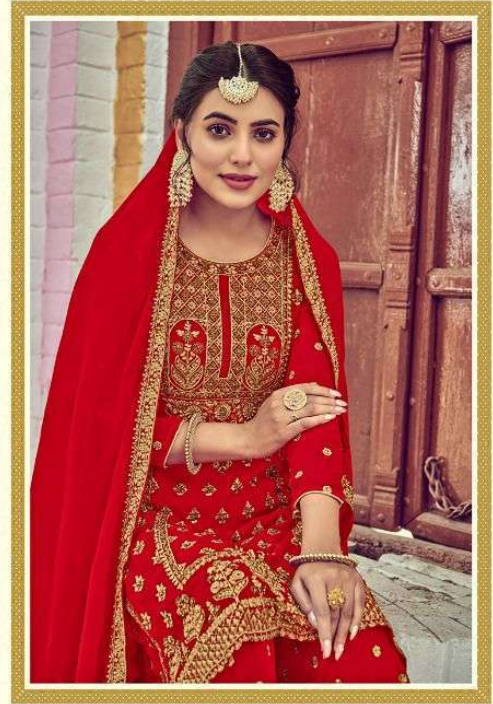

eba lifestyle

ROSE GOLD

eba lifestyle

ROSE GOLD

eba lifestyle

+ 1220 +

eba® lifestyle

Fashion is an important aspect in every one life.
it's manipulated beautifully and seen to be amazing.
be the most stunning beauty Draped in the fashionSuper smile...
spread the good vibes of your super smile in the world
of fashion Clothing & become the showstopper
of every occasion in your life

*Glimmering
Drops of
Magic*

1219

1220

1221

ROSE
GOLD