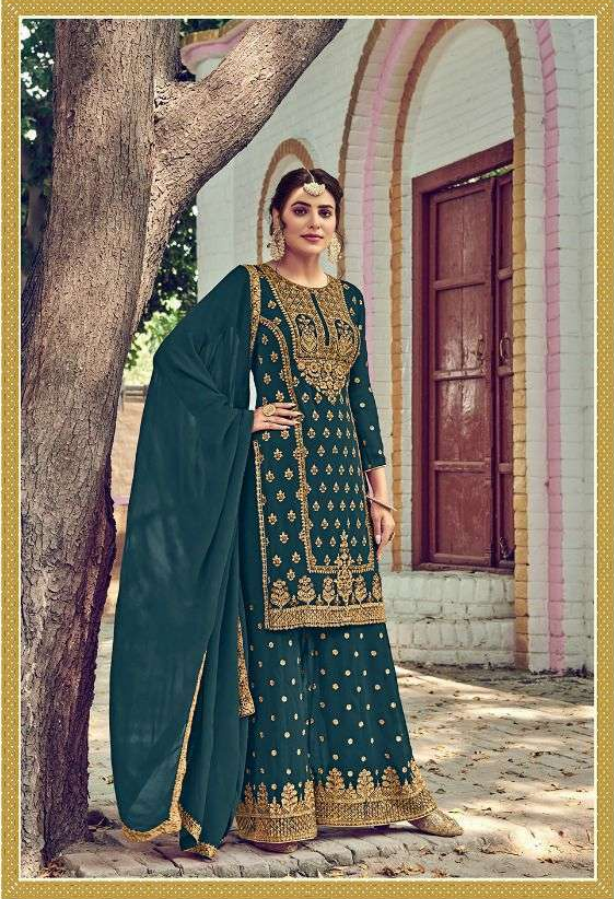

eba lifestyle

ROSE GOLD

eba lifestyle

ROSE GOLD

eba lifestyle

+ 1220 +

eba® lifestyle

Fashion is an important aspect in every one life.
it's manipulated beautifully and seen to be amazing.
be the most stunning beauty Draped in the fashionSuper smile...
spread the good vibes of your super smile in the world
of fashion Clothing & become the showstopper
of every occasion in your life

*Glimmering
Drops of
Magic*

1219

1220

1221

ROSE
GOLD