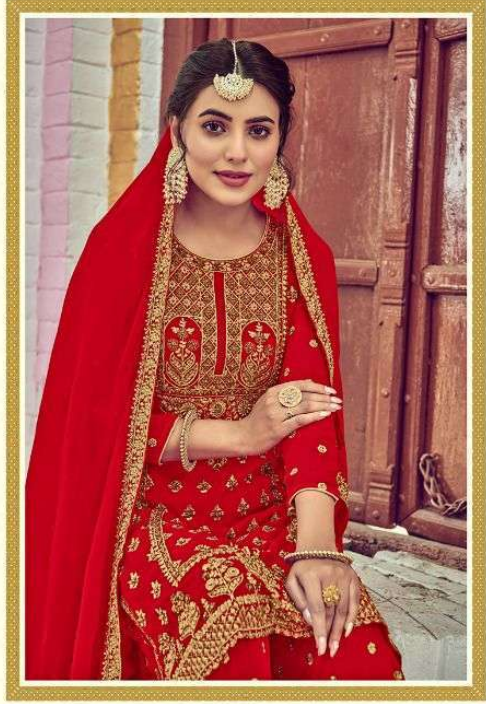

eba lifestyle