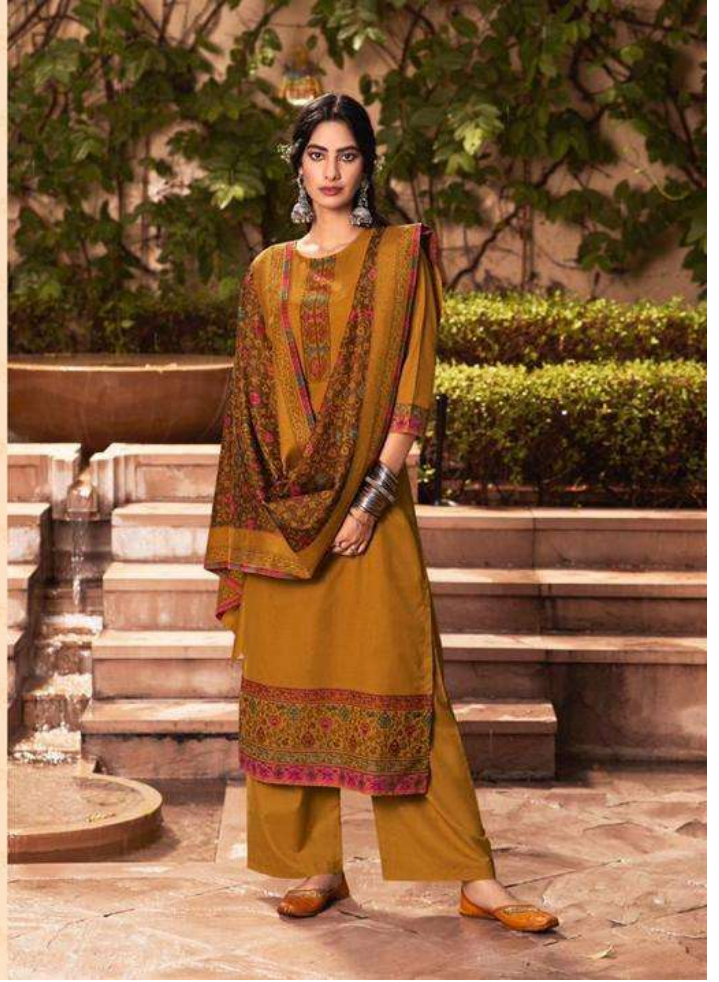

Nitya

W-203

Nitya®

W-201

TOP : PASHMINA JAQUARD

DUPATTA : PASHMINA JAQUARD

BOTTOM : PASHMINA

RATE : 1475.00

Nitya[®]
pre

winter weave

vol-2

W-201

W-202

W-203

W-204

W-205