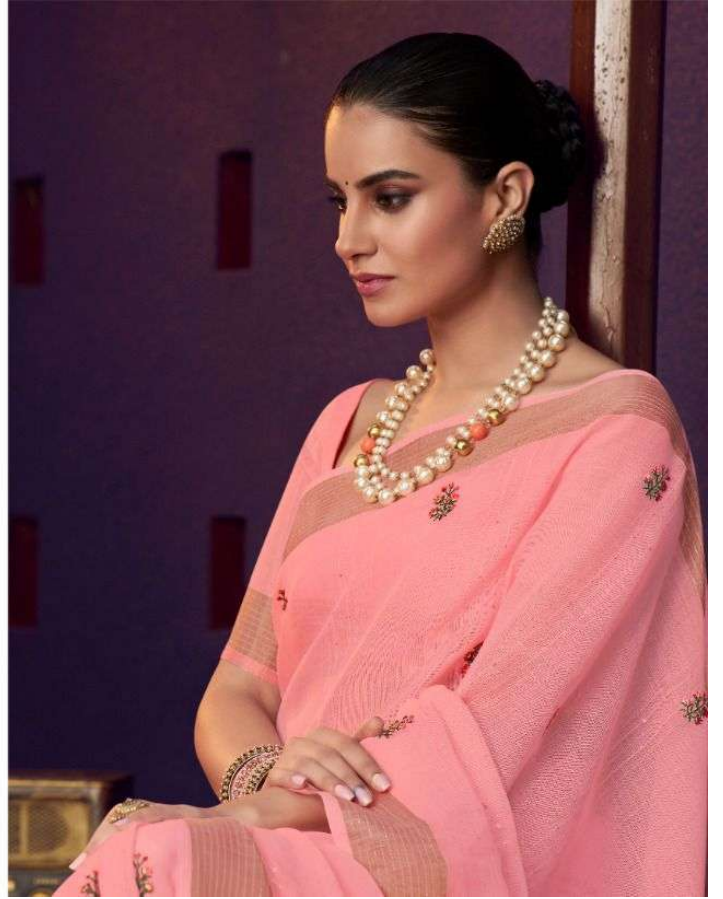

— ADA —

Striking the right balance between subtle and dramatic, our most sought after pieces promise to keep all eyes on you no matter where you are headed. Saris from ADA include soft, Linen fabric and soothing hues that come with sequance in weaving and floral embroidered motifs, making sure to up your ethnic style game this season. Zari woven border and woven pallu adds more beauty to the attire. So wait no more, here we go!