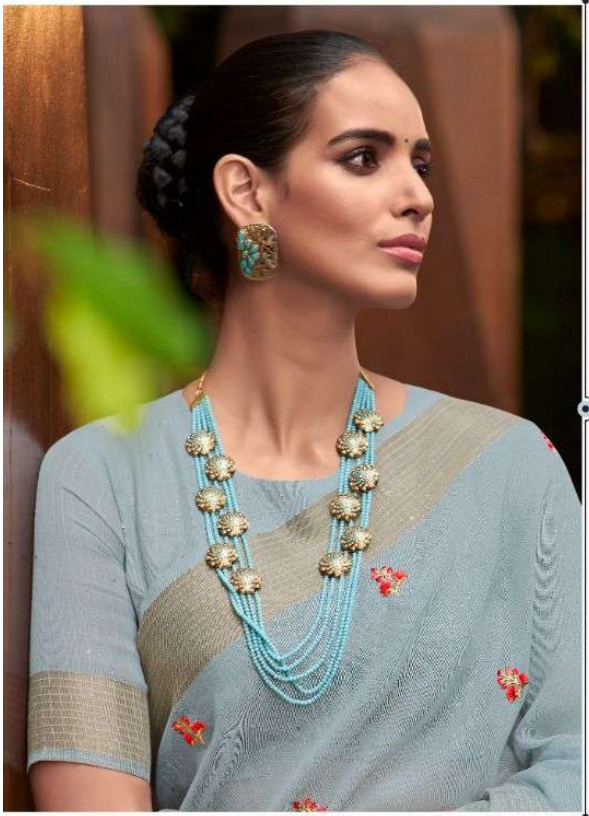

ayaan™

by
VIPUL
FASHION FOREVER

— ADA —

ॐ

ayaan™

by
VIPUL
FASHION FOREVER

— ADA —

ॐ

— ADA —

Striking the right balance between subtle and dramatic, our most sought after pieces promise to keep all eyes on you no matter where you are headed. Saris from ADA include soft, Linen fabric and soothing hues that come with sequance in weaving and floral embroidered motifs, making sure to up your ethnic style game this season. Zari woven border and woven pallu adds more beauty to the attire. So wait no more, here we go!