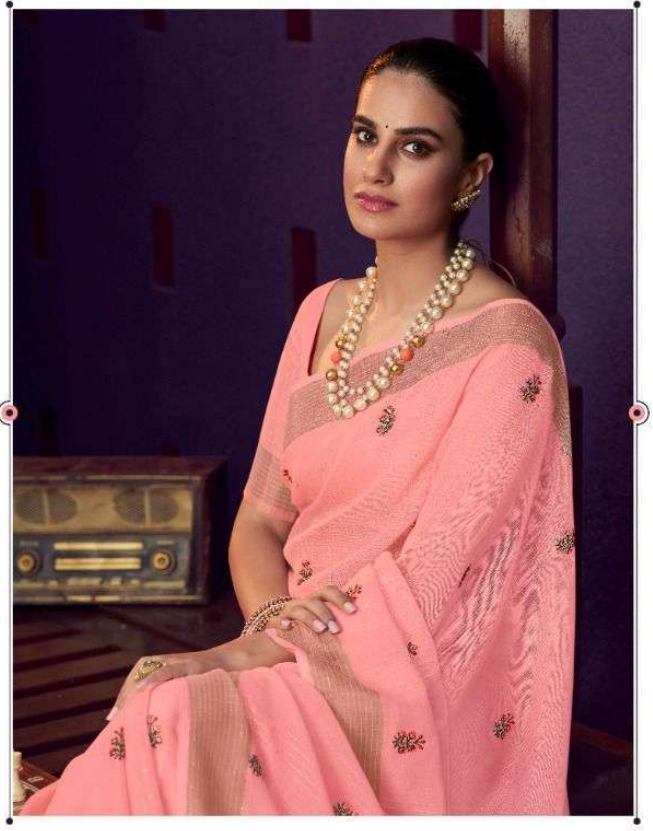

— ADA —

Striking the right balance between subtle and dramatic, our most sought after pieces promise to keep all eyes on you no matter where you are headed. Saris from ADA include soft, Linen fabric and soothing hues that come with sequance in weaving and floral embroidered motifs, making sure to up your ethnic style game this season. Zari woven border and woven pallu adds more beauty to the attire. So wait no more, here we go!