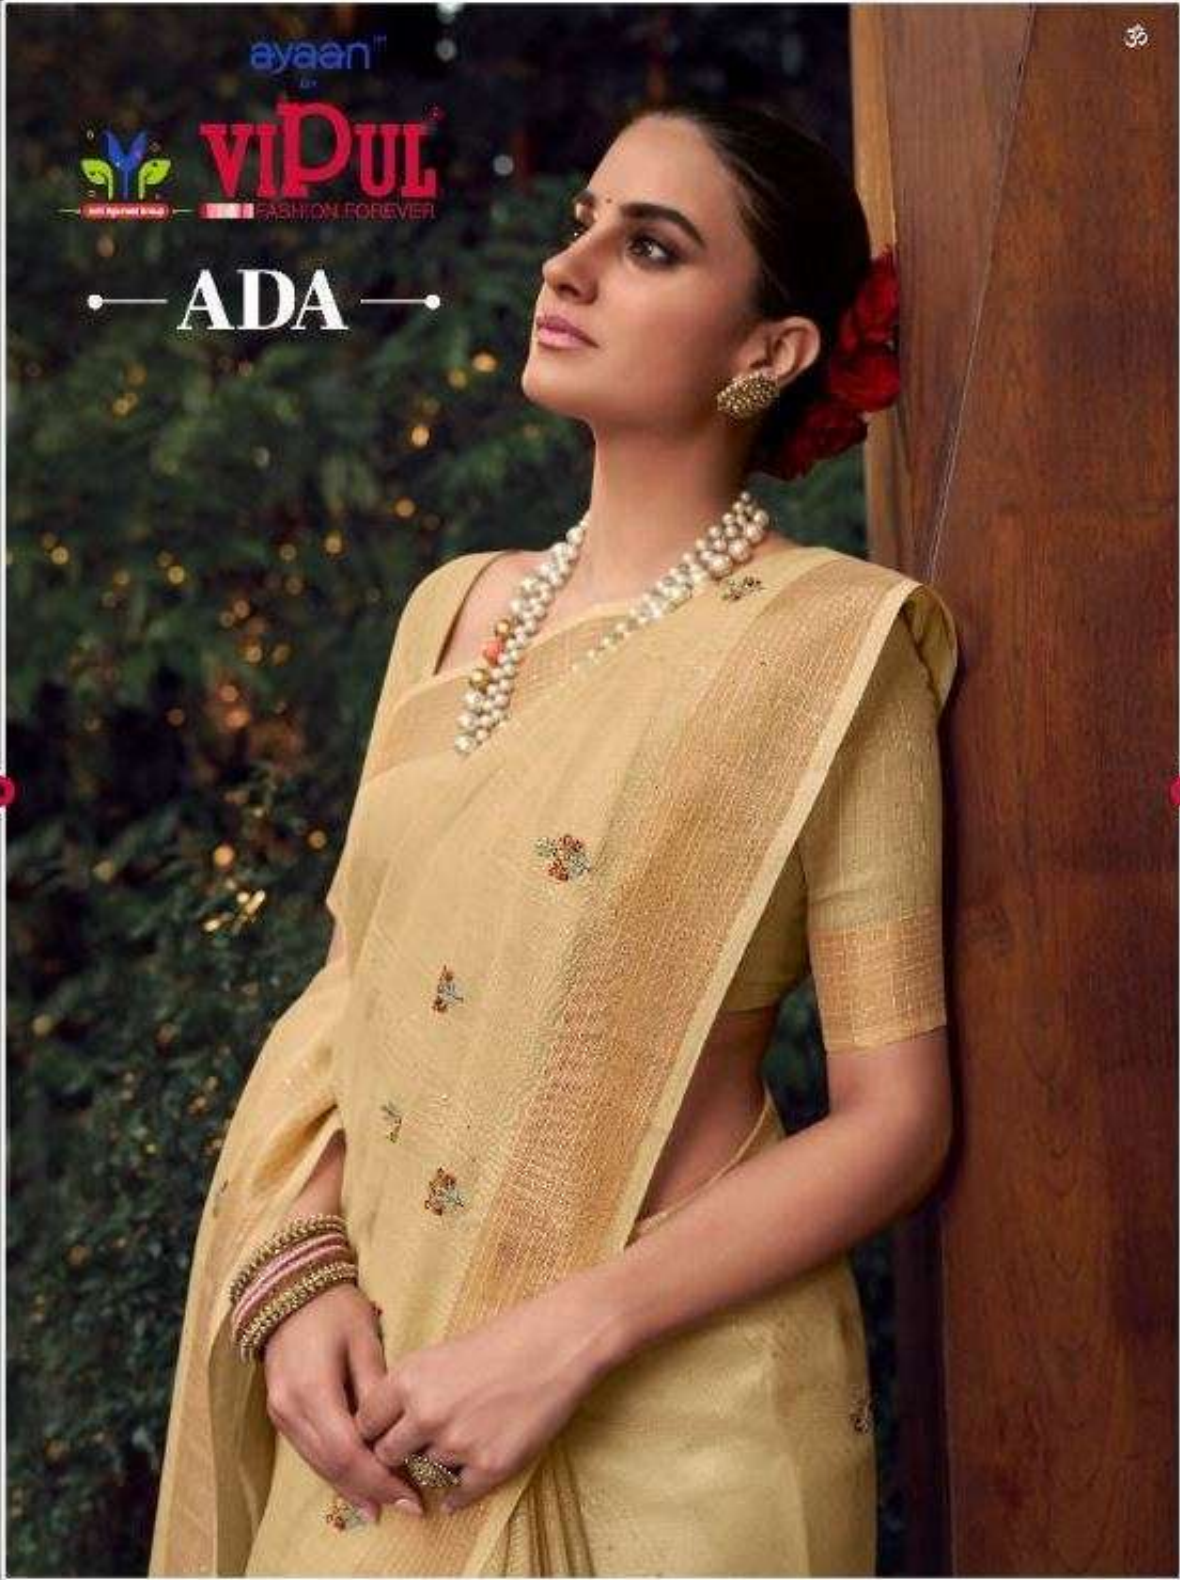

ayaan™

by
VIPUL
FASHION FOREVER

— ADA —

ॐ