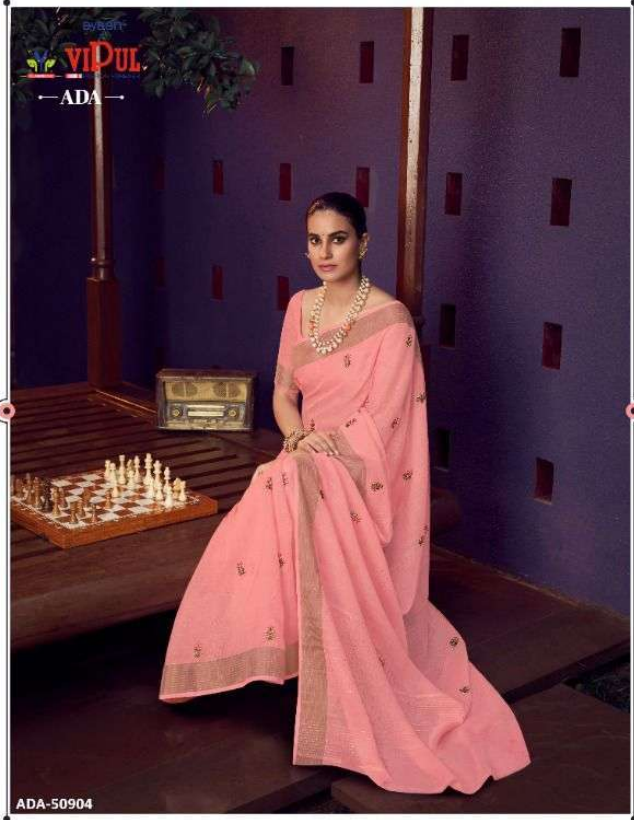

ayaan™

by
VIPUL
FASHION FOREVER

— ADA —

ॐ

ayaan™

by
VIPUL
FASHION FOREVER

— ADA —

ॐ

— ADA —

Striking the right balance between subtle and dramatic, our most sought after pieces promise to keep all eyes on you no matter where you are headed. Saris from ADA include soft, Linen fabric and soothing hues that come with sequance in weaving and floral embroidered motifs, making sure to up your ethnic style game this season. Zari woven border and woven pallu adds more beauty to the attire. So wait no more, here we go!