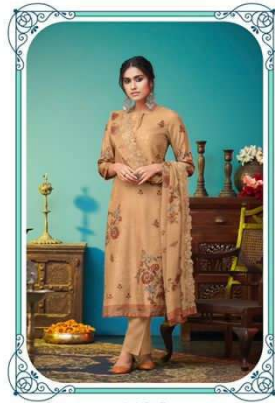

1418

1496

SARG®
BellCasa