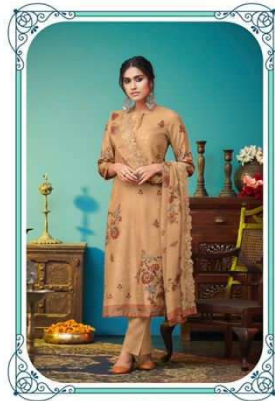

1418

1496

SARG®
BellCasa