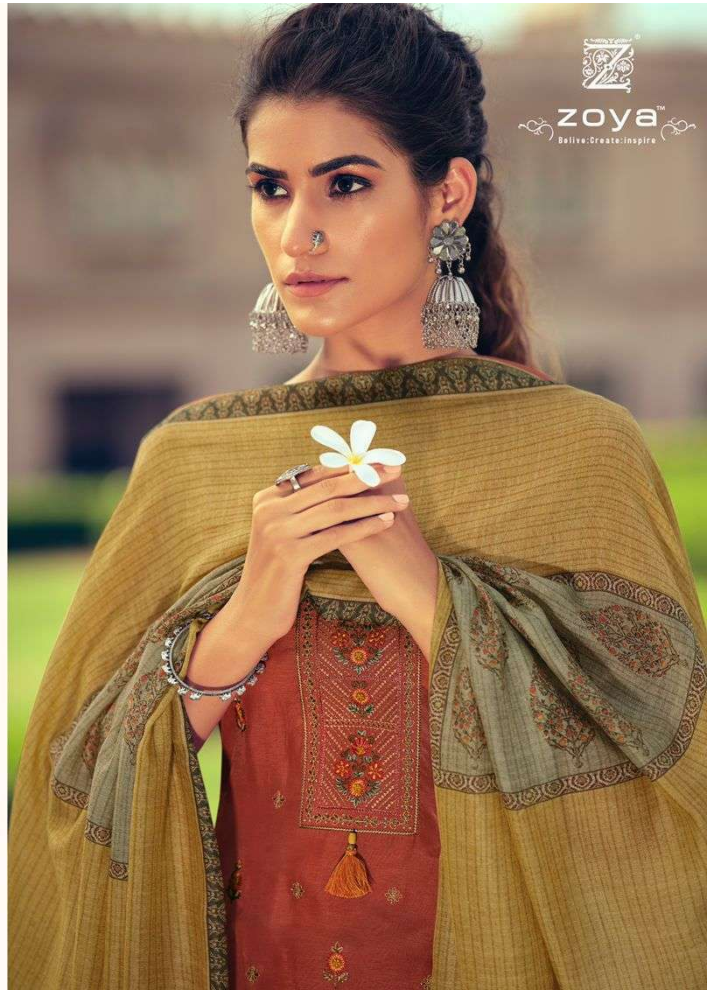

zoya™
belive:create:inspire

ELEGANCE

zoya™
belive:create:inspire

ELEGANCE

zoya™
Believe. Create. Inspire.
MOVE
WITH THE TREND

38001

38004

zoYa™
Belive>CreateInspire

38001

38002

38003

38004

38005

zoya™
Believe>Create>Inspire

ELEGANCE

ELEGANCE

PRODUCT DETAILS

DESIGN NO.
38001 TO 38005

TOP :
BFM RUSSIAN SILK

DUPATTA :
BFM ERIC SILK

BOTTOM :
VISCOSE DYED

SET OF 5 DESIGNS

zoyaTM
belive:create:inspire

ADDRESS