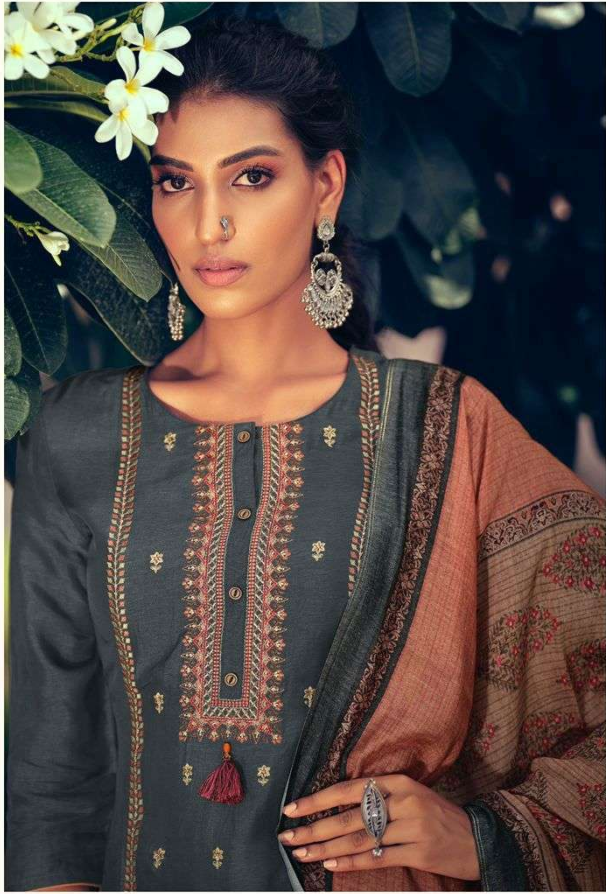

zoya™
belive:create:inspire

ELEGANCE

zoya™
belive:create:inspire

ELEGANCE

zoya™
Belive: Create: Inspire

MOVE
WITH THE TREND

38001

38004

zoYa™
Belive>CreateInspire

38001

38002

38003

38004

38005

zoya™
Believe·Create·Inspire

ELEGANCE

ELEGANCE

PRODUCT DETAILS

DESIGN NO.
38001 TO 38005

TOP :
BFM RUSSIAN SILK

DUPATTA :
BFM ERIC SILK

BOTTOM :
VISCOSE DYED

SET OF 5 DESIGNS

zoyaTM
belive:create:inspire