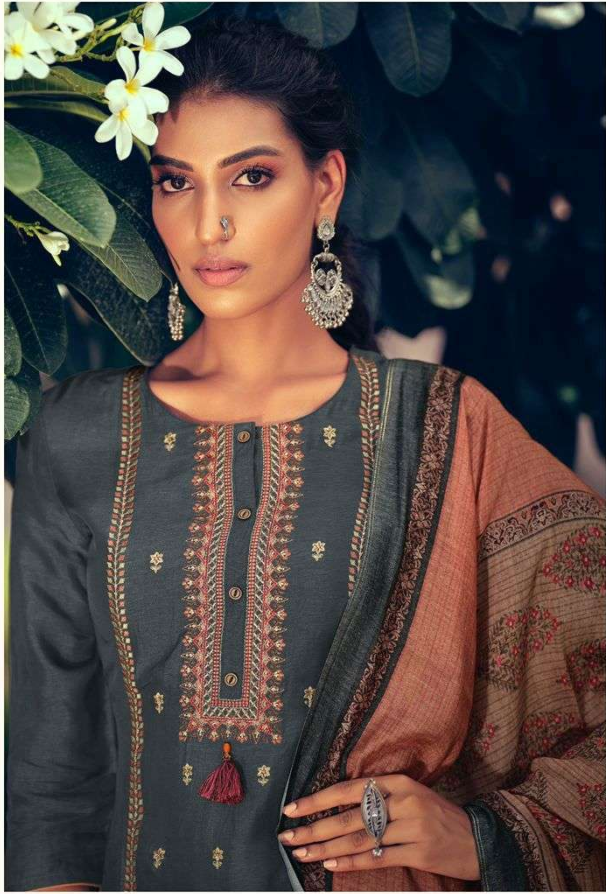

zoya™
belive:create:inspire

ELEGANCE

zoya™
belive:create:inspire

ELEGANCE

zoya™
Believe. Create. Inspire.
MOVE
WITH THE TREND

38001

38004

zoYa™
Belive>CreateInspire

38001

38002

38003

38004

38005

zoya™
Believe>Create>Inspire

ELEGANCE

ELEGANCE

PRODUCT DETAILS

DESIGN NO.
38001 TO 38005

TOP :
BFM RUSSIAN SILK

DUPATTA :
BFM ERIC SILK

BOTTOM :
VISCOSE DYED

SET OF 5 DESIGNS

zoyaTM
belive:create:inspire

ADDRESS