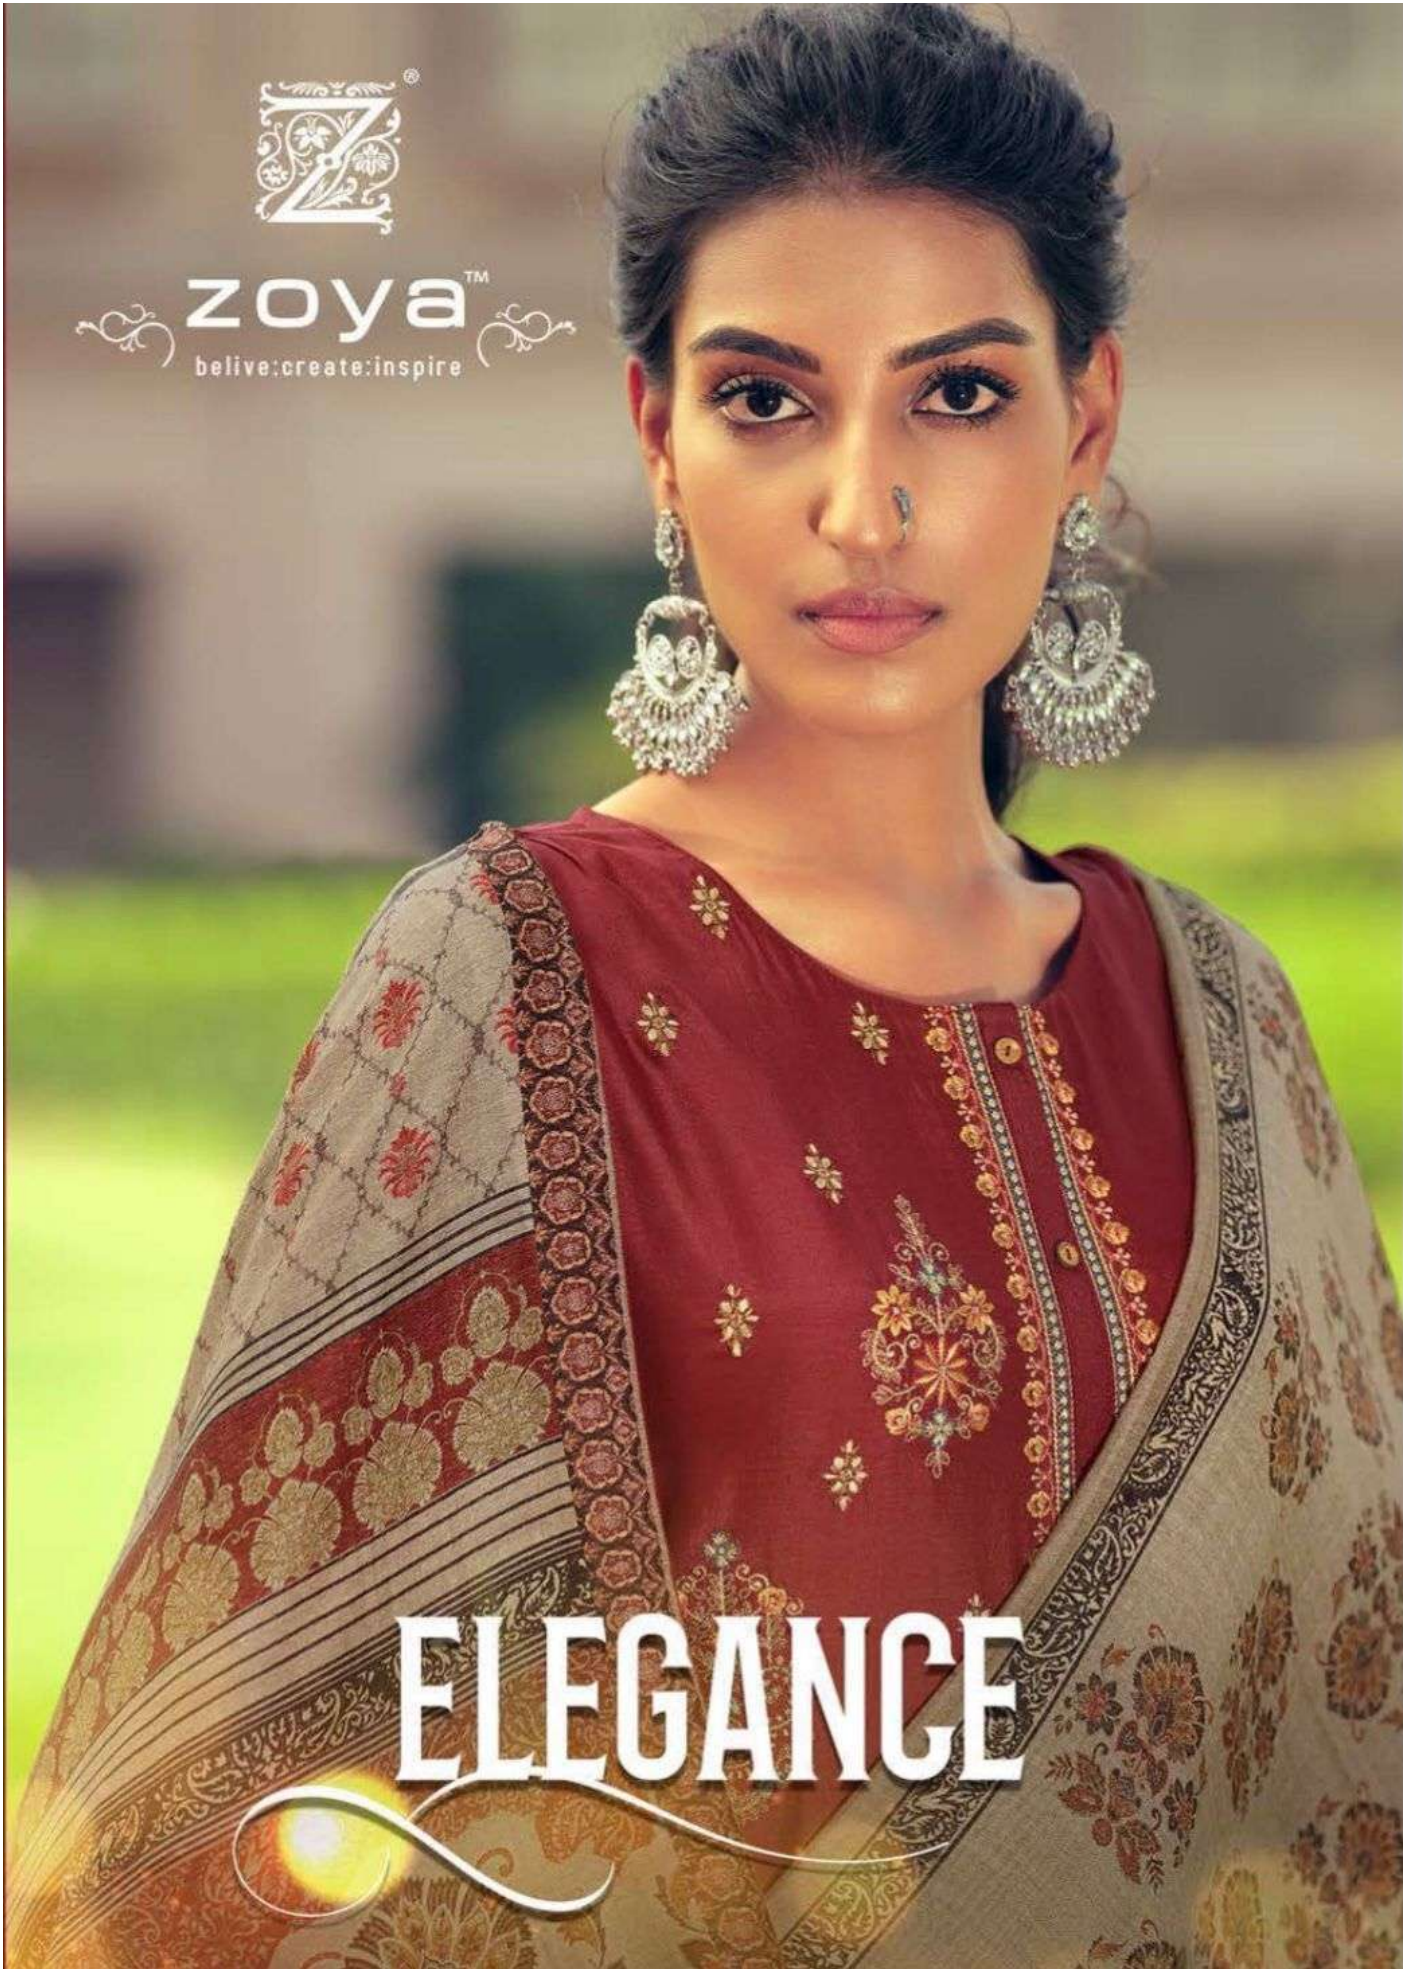

zoya™
belive:create:inspire

ELEGANCE

zoya™
belive:create:inspire

ELEGANCE

zoya™
Believe. Create. Inspire.
MOVE
WITH THE TREND

38001

38004

zoYa™
Belive>CreateInspire

PRODUCT DETAILS

DESIGN NO.
38001 TO 38005

TOP :
BFM RUSSIAN SILK

DUPATTA :
BFM ERIC SILK

BOTTOM :
VISCOSE DYED

SET OF 5 DESIGNS

zoyaTM
belive:create:inspire

ADDRESS