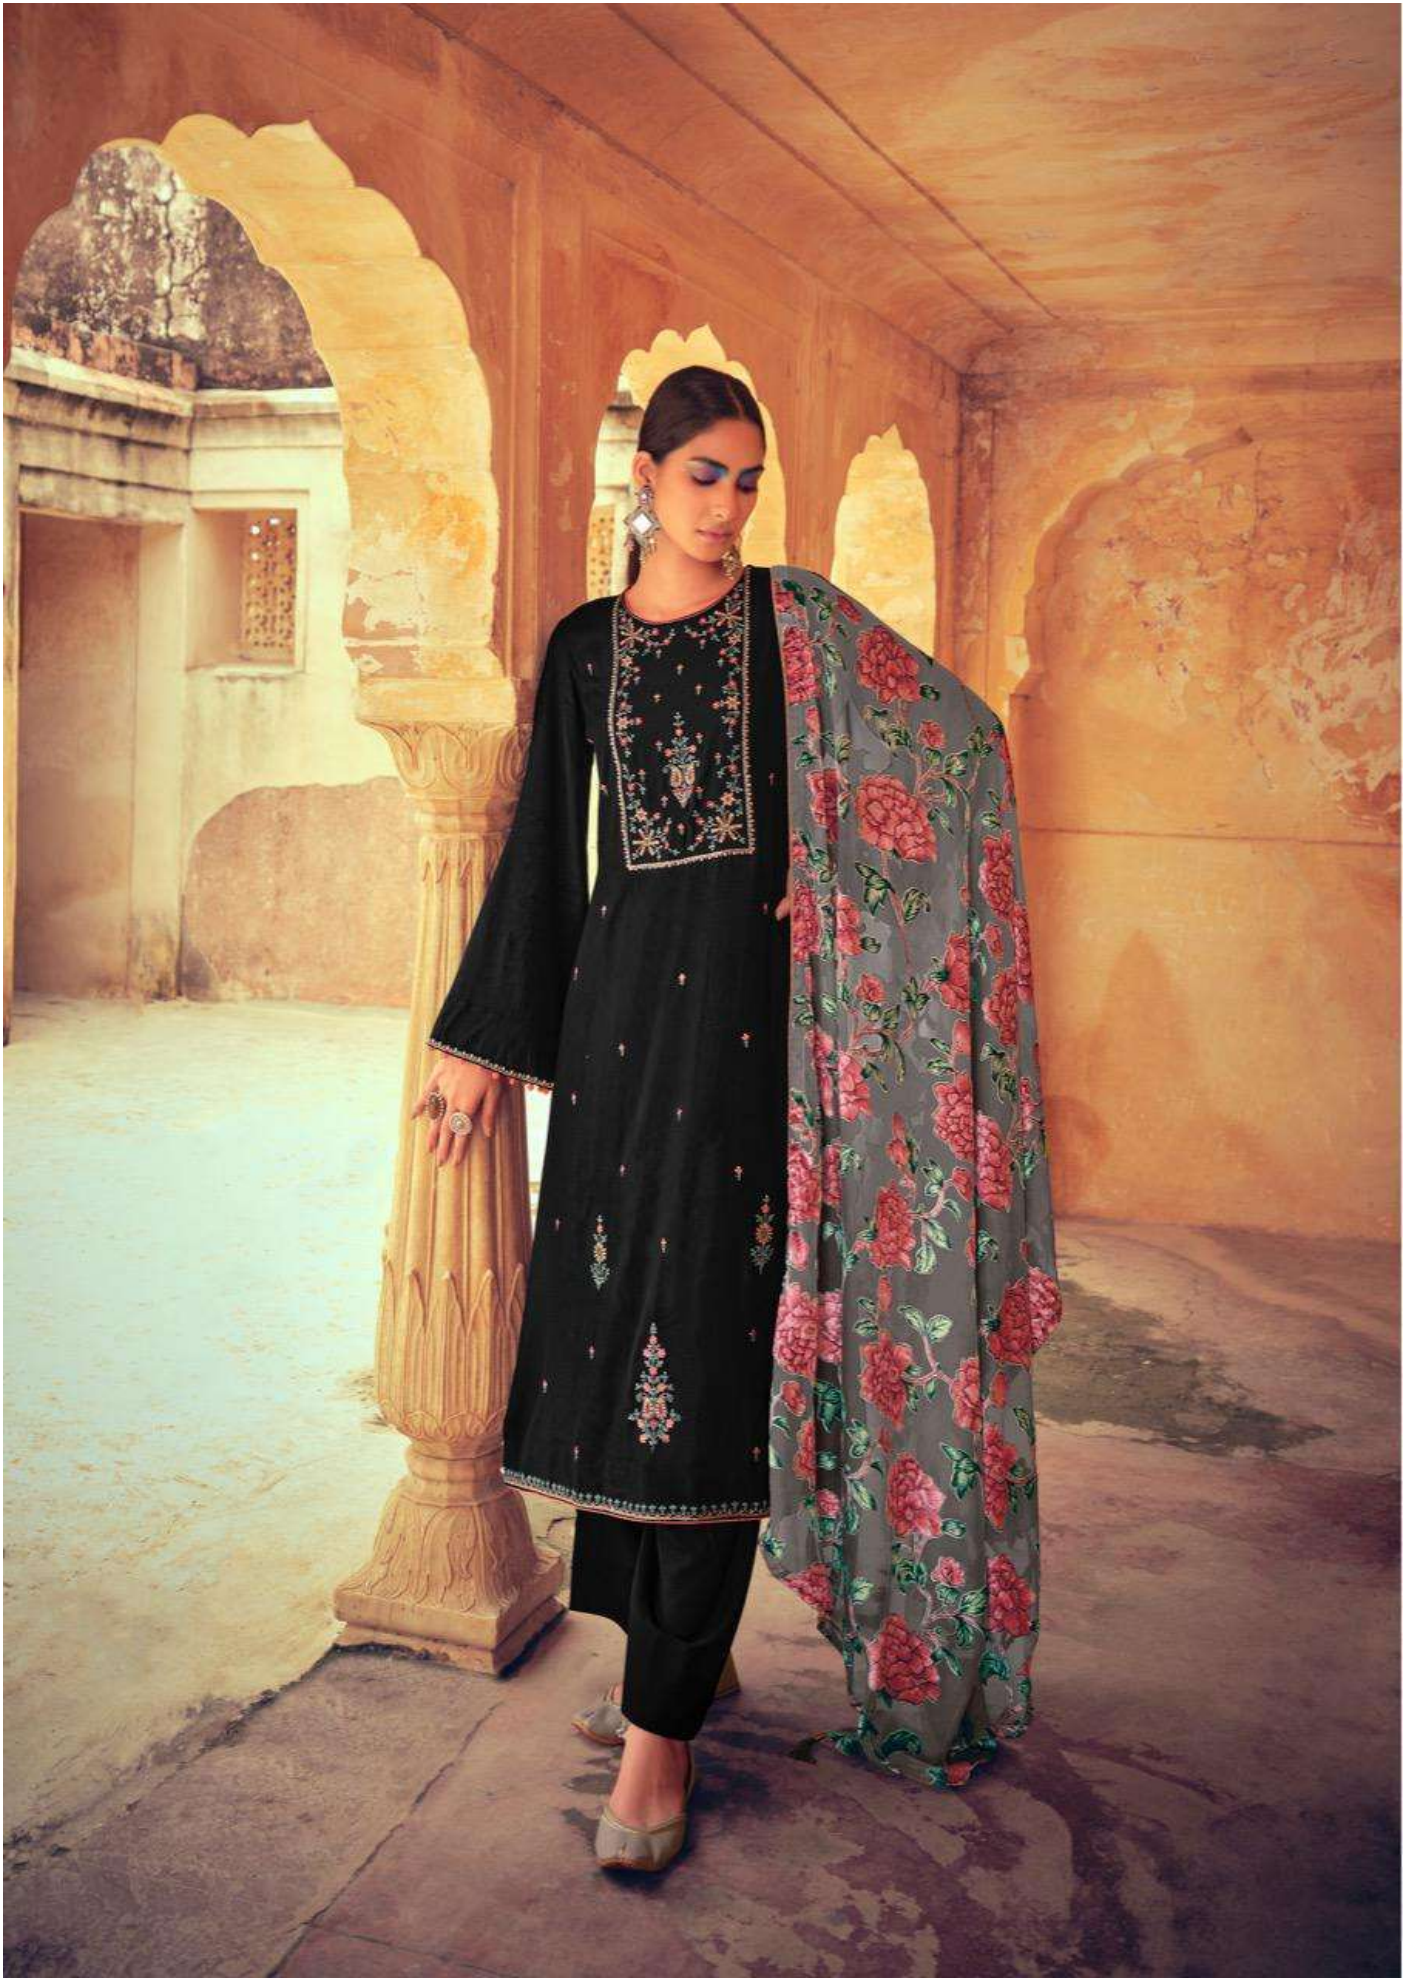

11803

DEEPSY
 suits

Surahi

DESIGN NO.	PRICE	
11801	1699/-	<u>:TOP:</u> PURE VISCOSE PASHMINA WITH EMBROIDERY
11802	1699/-	
11803	1699/-	<u>:BOTTAM:</u> PURE VISCOSE PASHMINA
11804	1699/-	
11805	1699/-	<u>:DUPATTA:</u> VELVET BROASSO
Total Pieces: 5		Total Amountt: 8495/-+GST

11801

11802

11803

11805

11804

11804

11805

DEEPSY