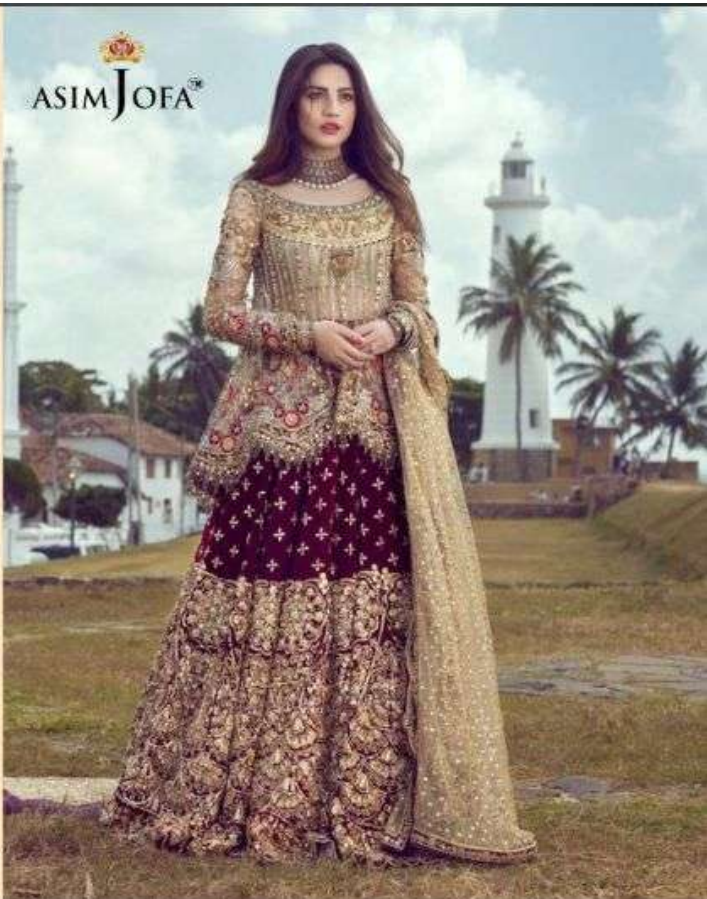

ASIM JOFA™

D.NO.
56057

TOP

Net With Embroidery Work
With Hand Work

BOTTOM

Net With Embroidery Work

DUPATTA

Net Sequin Pearl Work