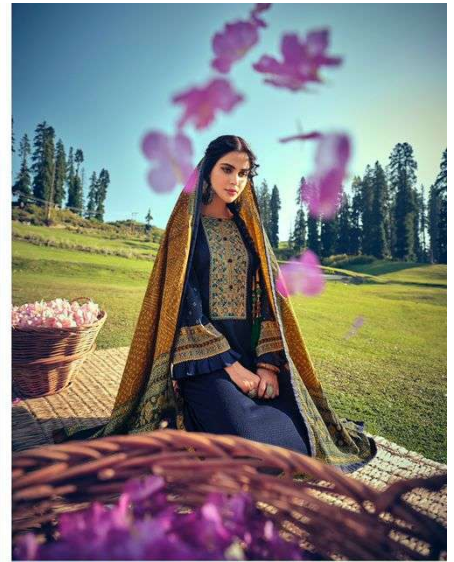

SHAHTOOSH | 1006

SHAHTOOSH | 1001