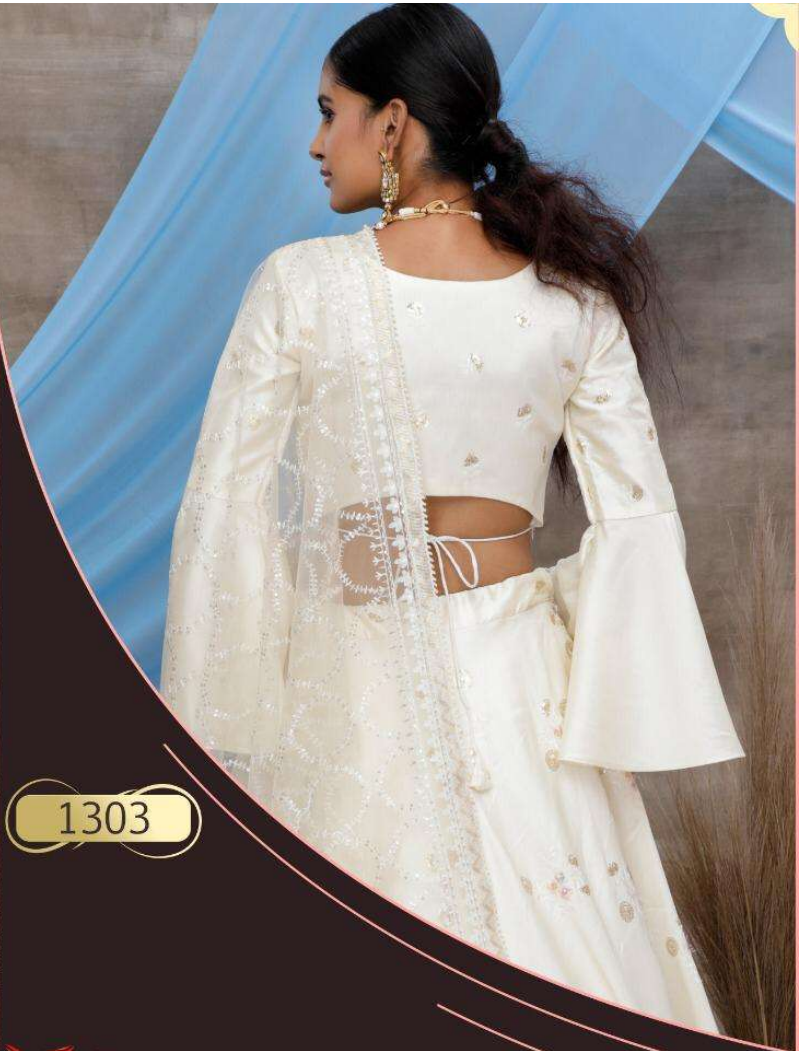

1303

श्रीbhkala®