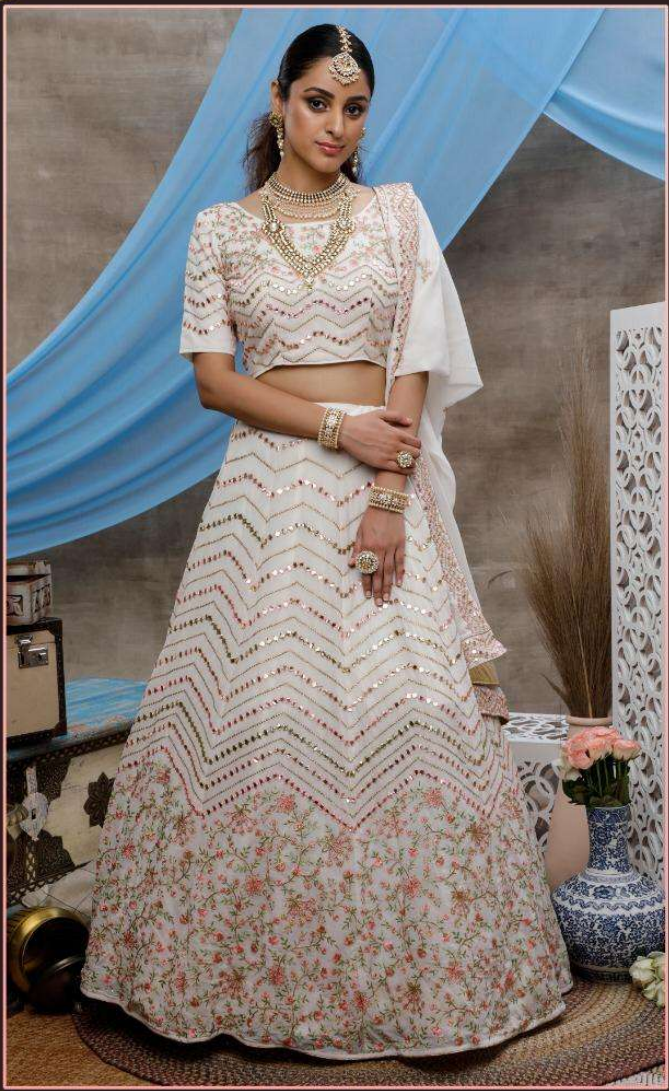

1304

1305

1301

श्रीbhkala®

1301

Abhikala

*Guldasta
Vol. 6*

SKU CODE	Main Color	Lehenga Fabric	Choli Fabric	Dupatta Fabric	Size (Semi Stitched)	Choli Work	Lehenga Work	Dupatta Work	Choli Length	Lehenga Length	Dupatta Length
1301	Pearl White	Georgette	Georgette	Georgette	UPTO 42 BUST AND WAIST	Thread, sequence and gota Patti embroidered work	Thread, sequence and gota Patti embroidered work	Thread, sequence and gota Patti embroidered work	1.20 MTR	42 INCH	2.40 (Approx)
1302	Dusty Green	Georgette	Georgette	NET	UPTO 42 BUST AND WAIST	Thread, sequence and gota Patti embroidered work	Thread, sequence and gota Patti embroidered work	Thread, sequence and gota Patti embroidered work	1.20 MTR	42 INCH	2.40 (Approx)
1303	Pearl White	Art Silk	Art Silk	NET	UPTO 42 BUST AND WAIST	Thread with Sequence Embroidered Work	Thread with Sequence Embroidered Work	Thread with Sequence Embroidered Work	2 MTR	42 INCH	2.40 (Approx)
1304	Beige	Net	Net	NET	UPTO 42 BUST AND WAIST	Thread with Sequence Embroidered Work	Thread with Sequence Embroidered Work	Thread Embroidered work	1.20 MTR	42 INCH	2.40 (Approx)
1305	White - Pink	Net	Art Silk	NET	UPTO 42 BUST AND WAIST	Thread with Sequence Embroidered Work	Thread with Sequence Embroidered Work	Thread Embroidered work	1.40 MTR	42 INCH	2.40 (Approx)