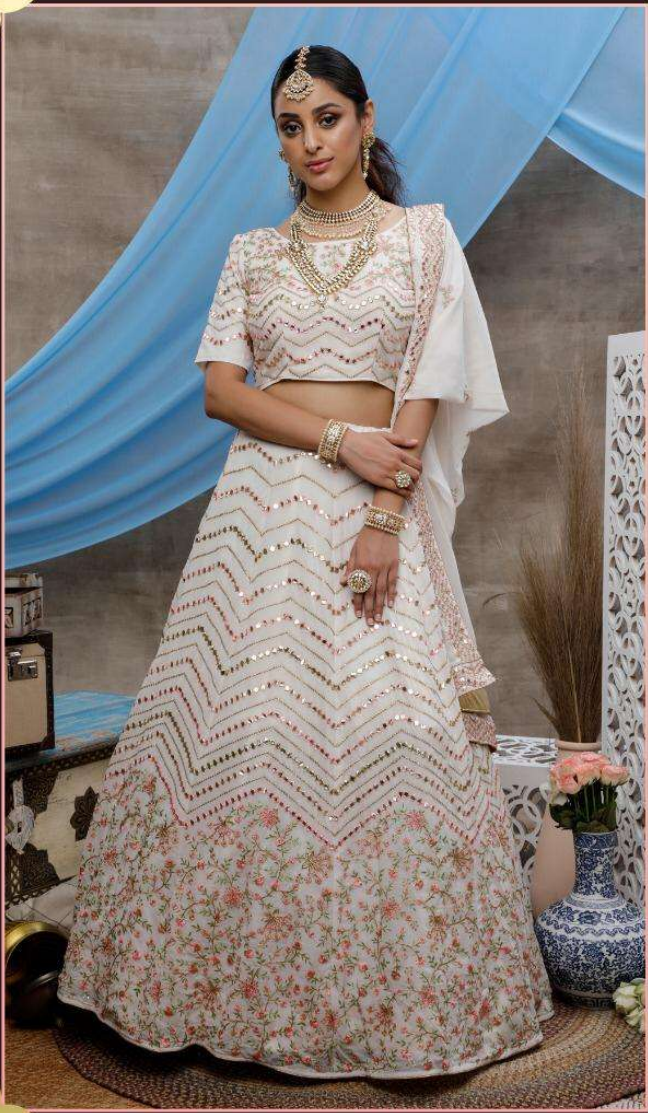

1304

1305

1301

श्रीbhkala®

1301

Abhikala

*Guldasta
Vol. 6*

SKU CODE	Main Color	Lehenga Fabric	Choli Fabric	Dupatta Fabric	Size (Semi Stitched)	Choli Work	Lehenga Work	Dupatta Work	Choli Length	Lehenga Length	Dupatta Length
1301	Pearl White	Georgette	Georgette	Georgette	UPTO 42 BUST AND WAIST	Thread, sequence and gota Patti embroidered work	Thread, sequence and gota Patti embroidered work	Thread, sequence and gota Patti embroidered work	1.20 MTR	42 INCH	2.40 (Approx)
1302	Dusty Green	Georgette	Georgette	NET	UPTO 42 BUST AND WAIST	Thread, sequence and gota Patti embroidered work	Thread, sequence and gota Patti embroidered work	Thread, sequence and gota Patti embroidered work	1.20 MTR	42 INCH	2.40 (Approx)
1303	Pearl White	Art Silk	Art Silk	NET	UPTO 42 BUST AND WAIST	Thread with Sequence Embroidered Work	Thread with Sequence Embroidered Work	Thread with Sequence Embroidered Work	2 MTR	42 INCH	2.40 (Approx)
1304	Beige	Net	Net	NET	UPTO 42 BUST AND WAIST	Thread with Sequence Embroidered Work	Thread with Sequence Embroidered Work	Thread Embroidered work	1.20 MTR	42 INCH	2.40 (Approx)
1305	White - Pink	Net	Art Silk	NET	UPTO 42 BUST AND WAIST	Thread with Sequence Embroidered Work	Thread with Sequence Embroidered Work	Thread Embroidered work	1.40 MTR	42 INCH	2.40 (Approx)